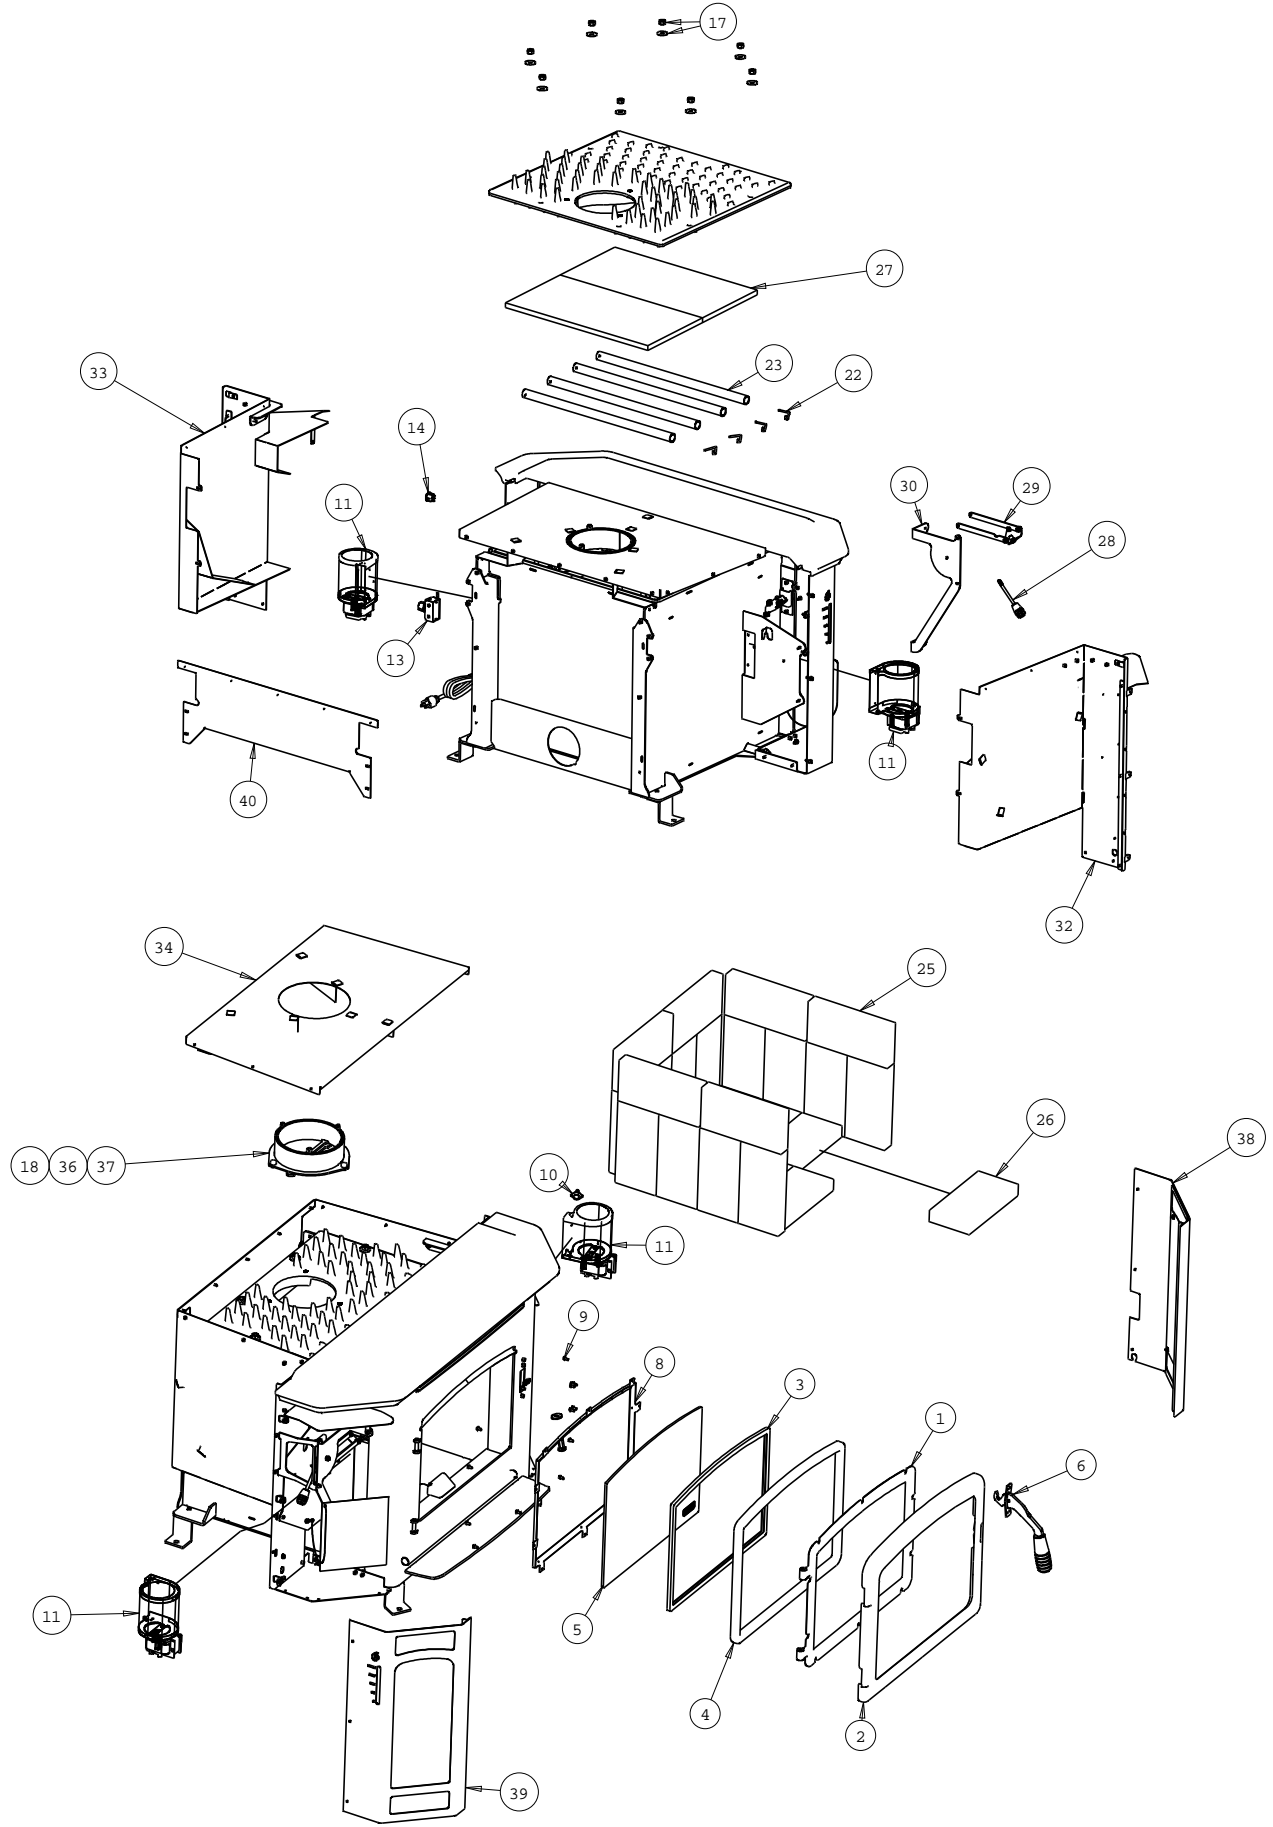

REPLACEMENT PARTS - MODEL MONTLAKE™ 300