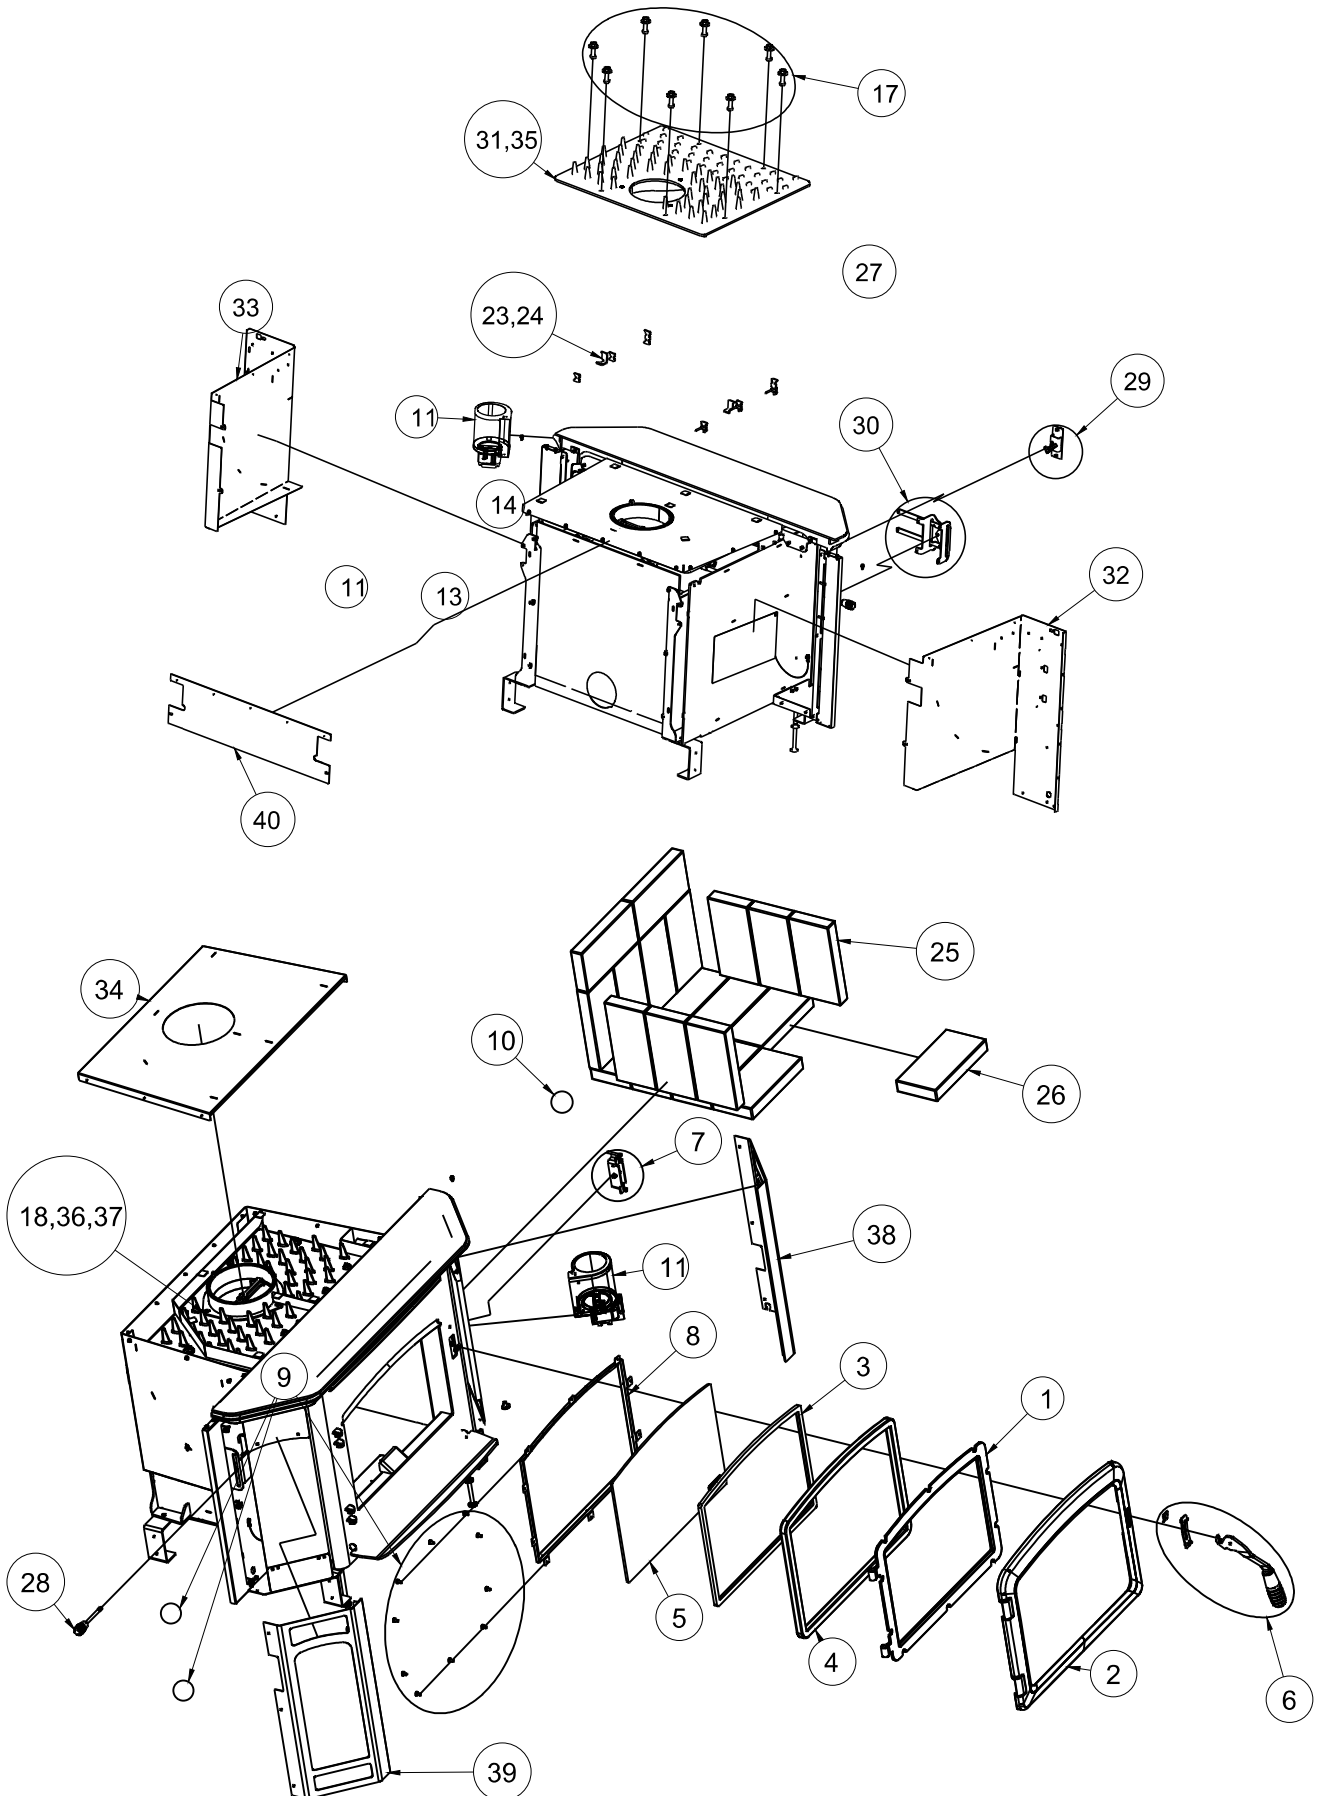

REPLACEMENT PARTS - MODELS MONTLAKE™ 230 AND 300

Contact an IHP dealer to obtain any of these parts. Never use substitute materials. Use of non-approved parts can result in poor performance and safety hazards.

FRONT DOOR PARTS LIST			
Item #	Description	ML230	ML300
1	Inner Door Frame, Cast Iron	H8365	
2	Outer Door Frame, Cast Iron	H8366	
3	Glass Gasket 1"	H8380	
4	Door Gasket 7/8"	H5639	
5	Ceramic Glass With Gasket	H8392	
6	Door Handle Kit	H8395	
7	Door Latch Assembly (4 button head screws and latch)	H8397	
8	Glass, Retainer Kit	H8394	
9	Door Hardware Kit (includes 2 pins, door roller and 10 button head screws and door set screw)	H8398	
BLOWER PARTS			
10	Snap switch	H8682	
11	Blower Kits	F3222	F3223
---	Wire Harness	H8684	
---	Wire Harness, RH to LH Blower	---	F2030
13	Rheostat	H5742	
14	Toggle Switch	H8066	
MISCELLANEOUS PARTS			
---	Dry Graphite (apply to door handle bushing)	71052	
---	Anti Seize, 2 Gram Pouch	H5633	
17	Heat Exchanger Bolt Kit	H8387	
18	Flue Ring Bolt Kit	H8388	

MISCELLANEOUS PARTS (continued)			
Item #	Description	ML230	ML300
---	Taplite Qty 8 (34055)	H8390	
---	Button Head Screw Qty 8 (34027)	H8391	
---	Control Labels	H8685	
FIREBOX PARTS			
22	Secondary Tube Retainer Clips (4 required)	H8367	
23	Replacement Secondary Air Tube Kit	H8373	H9081
24	Back Brick Retainer	—	J7602
25	Complete Firebrick Kit (GV230 - 20 bricks included, GV300 - 26 bricks included)	H8378	H9082
26	Firebrick 4-1/2" X 9", Each	H5612	
27	Baffle Board Kit	H8379	H9083
BODY PARTS			
28	Damper Rod	H8393	
29	Damper Assembly	H8396	
30	Damper Assembly Linkage	H8686	F2031
31	Cast Iron Heat Exchanger (hardware included)	H8369	
32	Left Side Heat Shield Assy (hardware included)	H8687	F2032
33	Right Side Heat Shield Assy (hardware included)	H8688	F2033
34	Top Heat Shield (hardware included)	H8689	F2034
35	Heat Exchanger Gasket	H8377	
36	Flue collar base (hardware included)	H8690	F2035
37	Flue collar insert (hardware included)	H8691	F2036
38	Right side front panel	H8692	F2037
39	Left side front panel	H8693	F2038
40	Rear Heat Shield (hardware included)	H8725	F2039

REPLACEMENT PARTS - MODEL MONTLAKE™ 230

NOTE: DIAGRAMS & ILLUSTRATIONS ARE NOT TO SCALE.