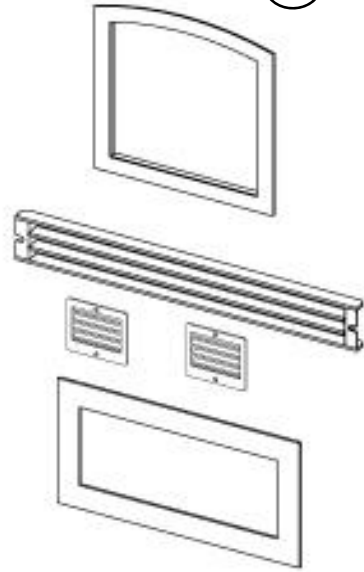

Form # 775,201M

55

Arch Accessory Kit, Montage 32FS, Matte Black