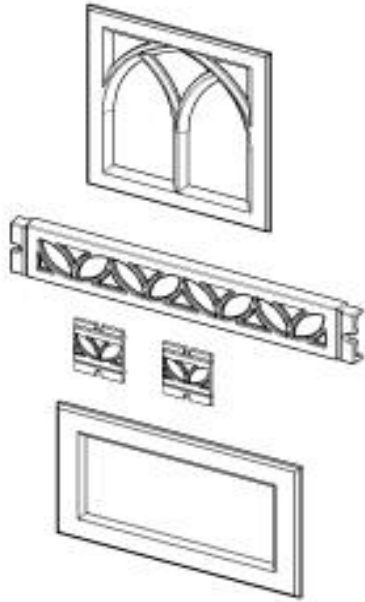

Form # 775,201M

55

Arch Accessory Kit, Montage 32FS, Matte Black

Form # 775,201M

67

68

69

70