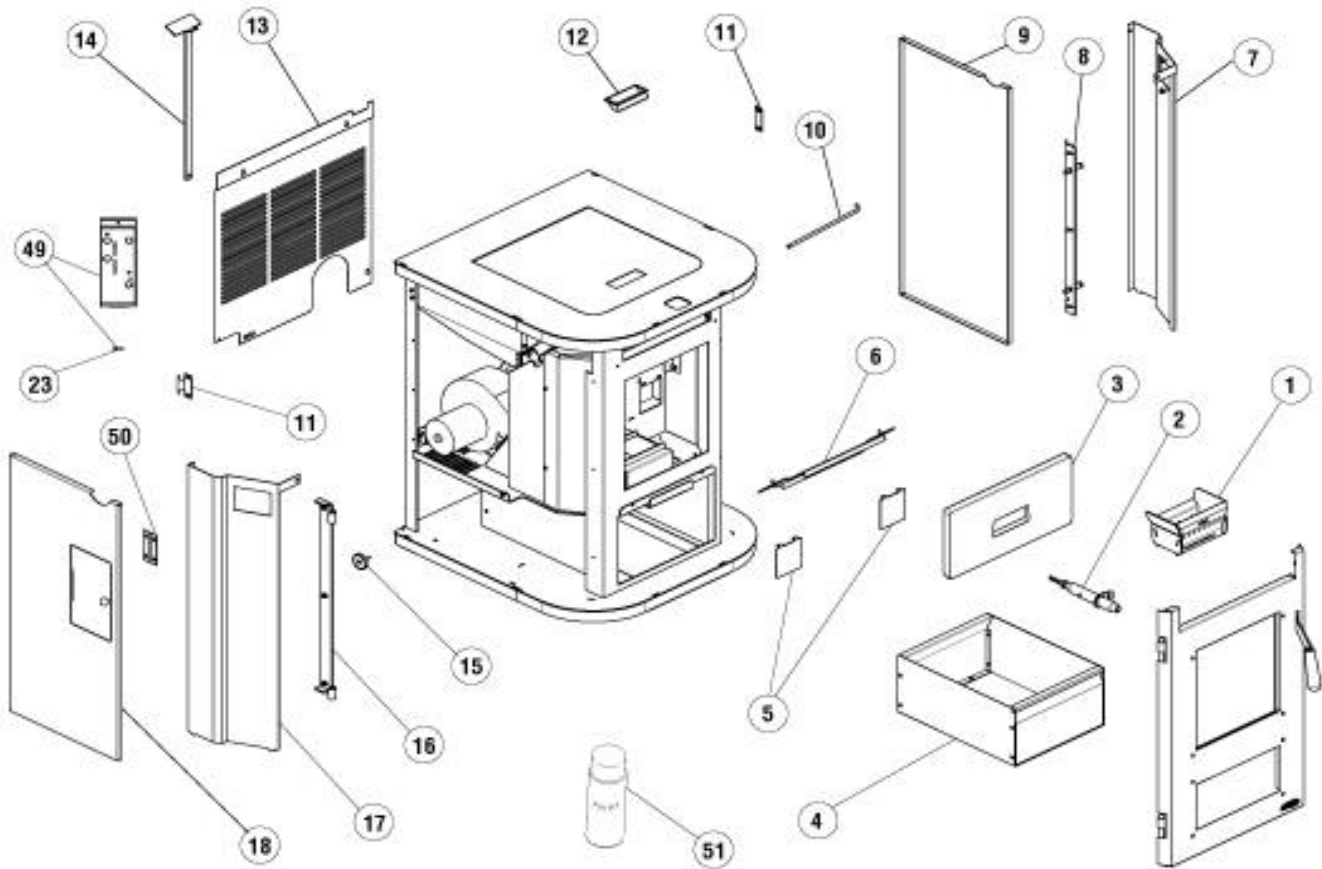

GASKETS

Item No.	Cat. No.	Description
36	61050016	Flue Outlet Gasket, (5 per pkg.)
38	61050005	Combustion Blower Gasket, (5 per pkg.)
33	61057203	Convection Blower Gasket, (5 per pkg.)
27	H7074	Auger Tube End Cap Gasket

OPTIONAL ACCESSORIES

53	H6840	<i>Contemporary Trim Accessory Kit, Brushed Nickel, MONT-32FS-CONT</i>
54	H6841	<i>Artisan Accessory Trim Kit, Matte Black, MONT-32FS-ART</i>
55	H6842	<i>Arch Accessory Trim Kit, Matte Black, MONT-32FS-ARCH</i>
56	H6843	<i>Gothic Accessory Kit, Black Paint, MONT-32FS-GOTH</i>
58	H0244	<i>Log Set, DLS-PM</i>
62	12050093	<i>Quick Disconnect Pipe Connector, 3"</i>
62	14M81	<i>Quick Disconnect Pipe Connector, 4" (converts from std 3" outlet to 4"), QDPC-4</i>
**	12050004	<i>Cleaning Brush</i>

Note: Items in italics may be discontinued 6 months after the end of model production or later if inventory is available.