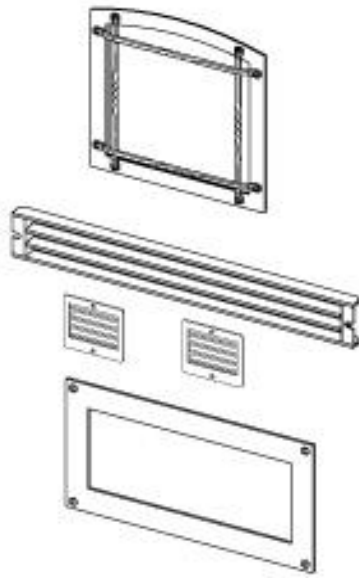

Note: Items in italics may be discontinued 6 months after the end of model production or later if inventory is available.

53

Contemporary Accessory Kit, Montage 32FS, Brushed Nickel

Form # 775,201M

54

Artisan Accessory Kit, Montage 32FS, Matte Black