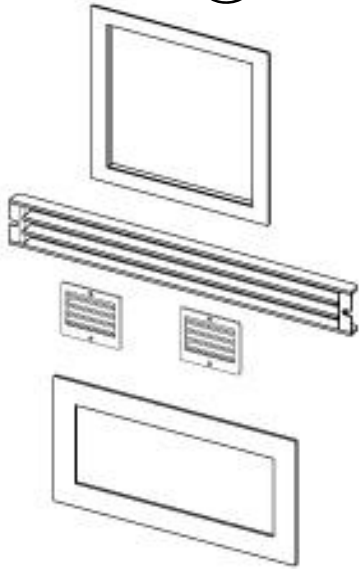

53

Contemporary Accessory Kit, Montage 32FS, Brushed Nickel