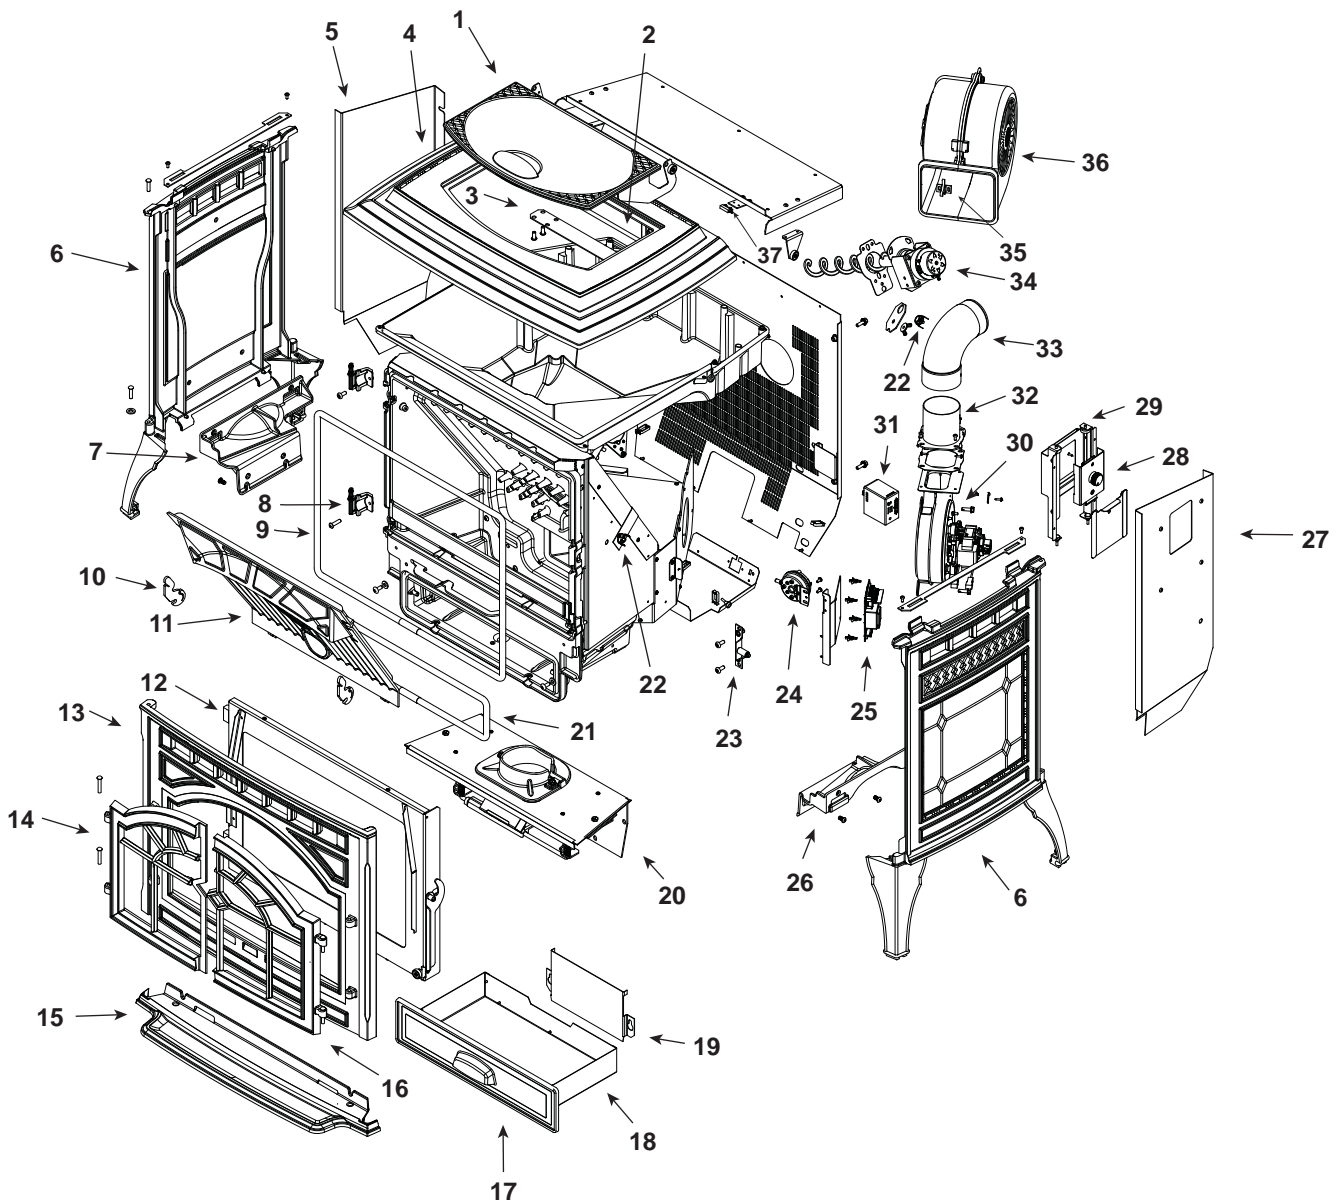

MTV-E2-CSB, MTV-E2-MBK, MTV-E2-PBK, MTV-E2-PDB, MTV-E2-PFT, MTV-E2-PMH

Part number list on following page.

#12 Door Assembly

IMPORTANT: THIS IS DATED INFORMATION. Parts must be ordered from a dealer or distributor. **Hearth and Home Technologies does not sell directly to consumers.** Provide model number and serial number when requesting service parts from your dealer or distributor.

Stocked at Depot

ITEM	DESCRIPTION	COMMENTS	PART NUMBER	
12	Door Assembly		SRV7080-015	
12.1	Glass Retainer		7034-136	Y
12.2	Glass Assembly w/Gasket		7034-007	Y
	Gasket, Channel 1/8 x 1-1/4 x 10		7000-377/10	
12.3	Hinge Female		450-2910	
12.4	Door Latch Assembly		413-5200	
13	Front, Face	Matte Black	7005-108MBK	
		Porcelain Black	7005-108PBK	
		Porcelain Dark Blue	7005-108PDB	
		Porcelain Frost	7005-108PFT	
		Porcelain Mahogany	7005-108PMH	
14	Door Left	Sienna Bronze	7005-108CSB	
		Matte Black	7005-110MBK	
		Porcelain Black	7005-110PBK	
		Porcelain Dark Blue	7005-110PDB	
		Porcelain Frost	7005-110PFT	
15	Ash Lip	Porcelain Mahogany	7005-110PMH	
		Sienna Bronze	7005-110CSB	
		Matte Black	7080-140MBK	
		Porcelain Black	7080-140PBK	
		Porcelain Dark Blue	7080-140PDB	
	Porcelain Frost	7080-140PFT		
	Porcelain Mahogany	7080-140PMH		
	Sienna Bronze	7080-140CSB		