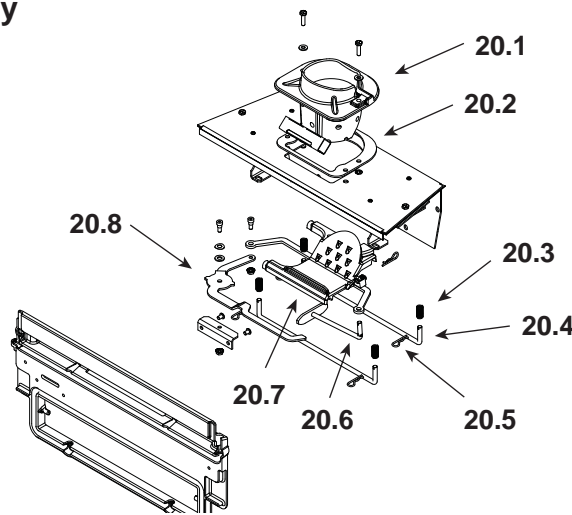

IMPORTANT: THIS IS DATED INFORMATION. Parts must be ordered from a dealer or distributor. **Hearth and Home Technologies does not sell directly to consumers.** Provide model number and serial number when requesting service parts from your dealer or distributor.

**Stocked
at Depot**

ITEM	DESCRIPTION	COMMENTS	PART NUMBER	
16	Door Right	Matte Black	7005-109MBK	
		Porcelain Black	7005-109PBK	
		Porcelain Dark Blue	7005-109PDB	
		Porcelain Frost	7005-109PFT	
		Porcelain Mahogany	7005-109PMH	
		Sienna Bronze	7005-109CSB	
17	Ash Pan Door		7034-133	
18	Ash Pan Assembly		SRV7034-069	
	Twin Ball Catch		SRV7000-532	Y
19	Intake Shield		7034-224	Y

#20 Firepot Riser Assembly

20	Firepot Riser Assembly		SRV7080-002	
20.1	Firepot Assembly		SRV7034-072B	Y
20.2	Gasket, Firepot		7034-190	Y
20.3	Spring	Pkg of 4	7000-513/4	Y
20.4	Rail, Auto-clean		SRV7034-152	Y
20.5	Hitch Pin Clip, 3/32	Pkg of 10	7000-374/10	Y
20.6	Plow Weldment, Auto-clean		7034-024	Y
20.7	Firepot Bottom		7034-153	Y
20.8	Firepot Floor Lever Assembly		SRV7080-018	
21	Gasket, Rope, Ash Door		SRV7034-178	Y
22	Snap Disc, L250F Manual Reset		SRV230-1290	Y
23	Latch Bracket Assembly		7034-049	Y

Additional service part numbers appear on following page.