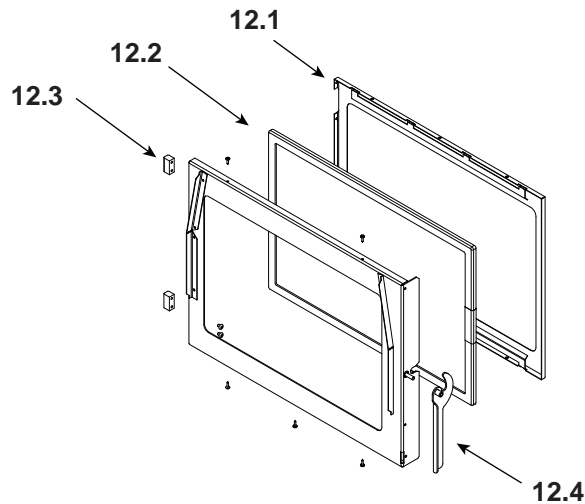

MTV-E2-CSB, MTV-E2-MBK, MTV-E2-PBK, MTV-E2-PDB, MTV-E2-PFT, MTV-E2-PMH

Part number list on following page.

#12 Door Assembly

IMPORTANT: THIS IS DATED INFORMATION. Parts must be ordered from a dealer or distributor. **Hearth and Home Technologies does not sell directly to consumers.** Provide model number and serial number when requesting service parts from your dealer or distributor.

Stocked at Depot

ITEM	DESCRIPTION	COMMENTS	PART NUMBER	
12	Door Assembly		SRV7080-015	
12.1	Glass Retainer		7034-136	Y
12.2	Glass Assembly w/Gasket		7034-007	Y
	Gasket, Channel 1/8 x 1-1/4 x 10		7000-377/10	
12.3	Hinge Female		450-2910	
12.4	Door Latch Assembly		413-5200	
13	Front, Face	Matte Black	7005-108MBK	
		Porcelain Black	7005-108PBK	
		Porcelain Dark Blue	7005-108PDB	
		Porcelain Frost	7005-108PFT	
		Porcelain Mahogany	7005-108PMH	
14	Door Left	Sienna Bronze	7005-108CSB	
		Matte Black	7005-110MBK	
		Porcelain Black	7005-110PBK	
		Porcelain Dark Blue	7005-110PDB	
		Porcelain Frost	7005-110PFT	
15	Ash Lip	Porcelain Mahogany	7005-110PMH	
		Sienna Bronze	7005-110CSB	
		Matte Black	7080-140MBK	
		Porcelain Black	7080-140PBK	
		Porcelain Dark Blue	7080-140PDB	
	Porcelain Frost	7080-140PFT		
	Porcelain Mahogany	7080-140PMH		
	Sienna Bronze	7080-140CSB		