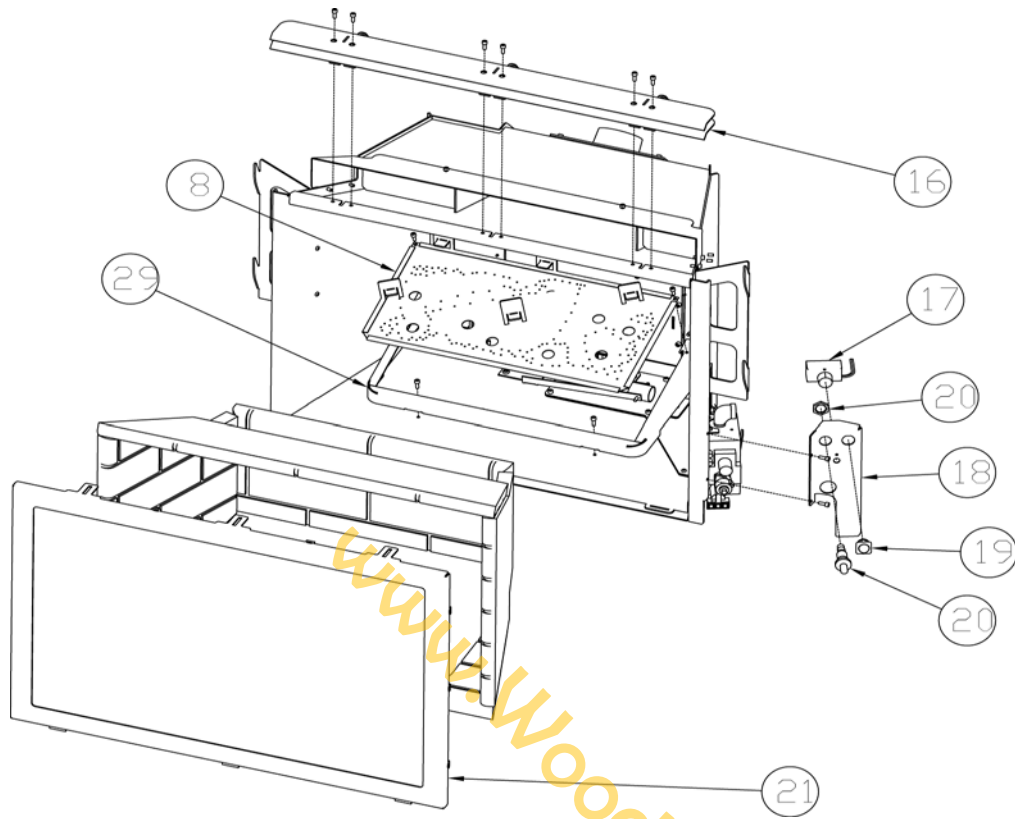

www.WoodHeatStoves.com