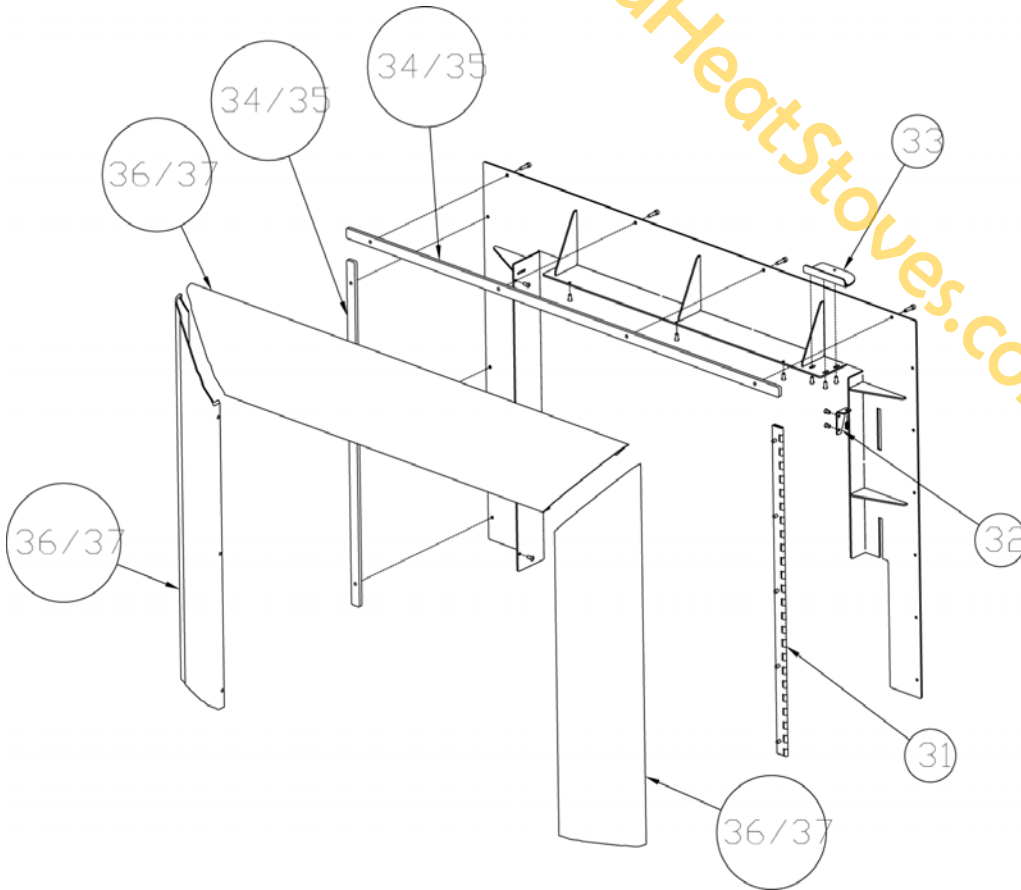

www.WoodHeatStoves.com