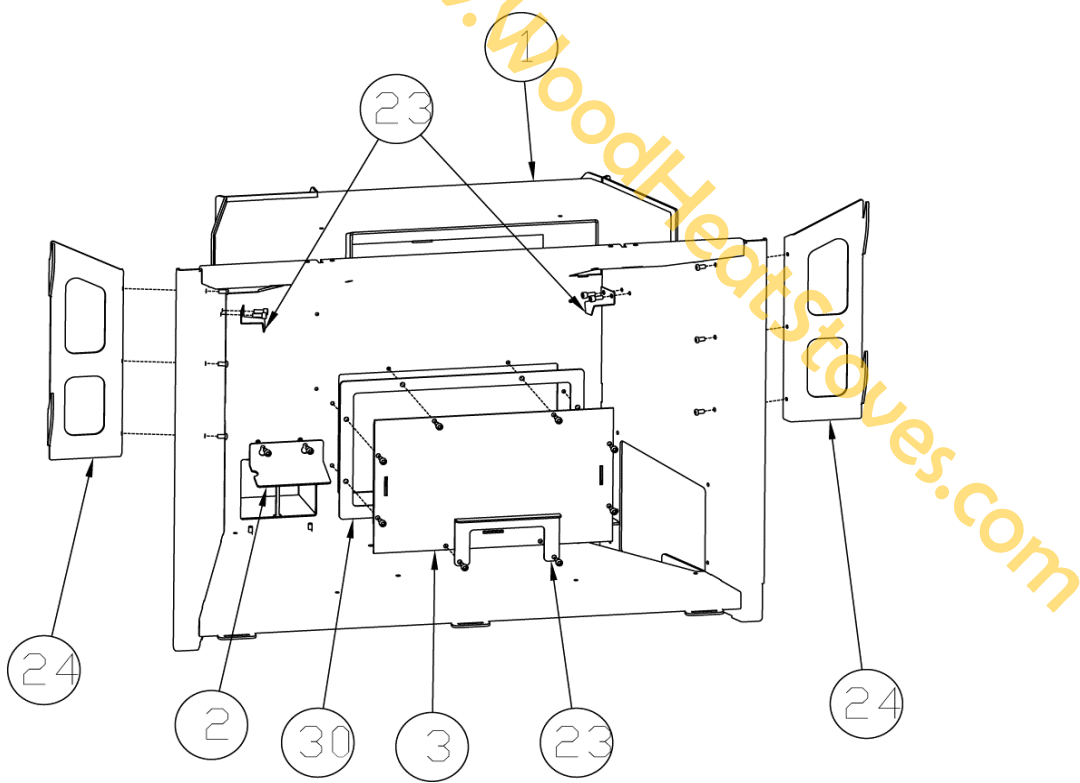

SURROUND PARTS		
31	H5756	Surround Hinge
24	H5749	Surround Hanging Brackets
32	H5757	Ball Screw Mount Assembly
33	H5758	Ball Screw Catch Assembly
34	H5759	Surround Spacer Kit Small
35	H5760	Surround Spacer Kit Large
36	H5761	Extrusion Kit - 3 Piece - Small
37	H5762	Extrusion Kit - 3 Piece - Large
38	H5763	Extrusion Kit - 4 Piece - Small
39	H5764	Extrusion Kit - 4 Piece - Large
BRICKLINER KITS		
**	75383	Brick Panel Tan
**	75384	Brick Panel Red
**	75391	Brick Panel ARCHSTONE
SURROUND KITS		
**	75385	Surround Panel 4 Piece Small
**	75386	Surround Panel 4 Piece Large
**	75387	Surround Panel 3 Piece Small
**	75388	Surround Panel 3 Piece Large

** = No picture