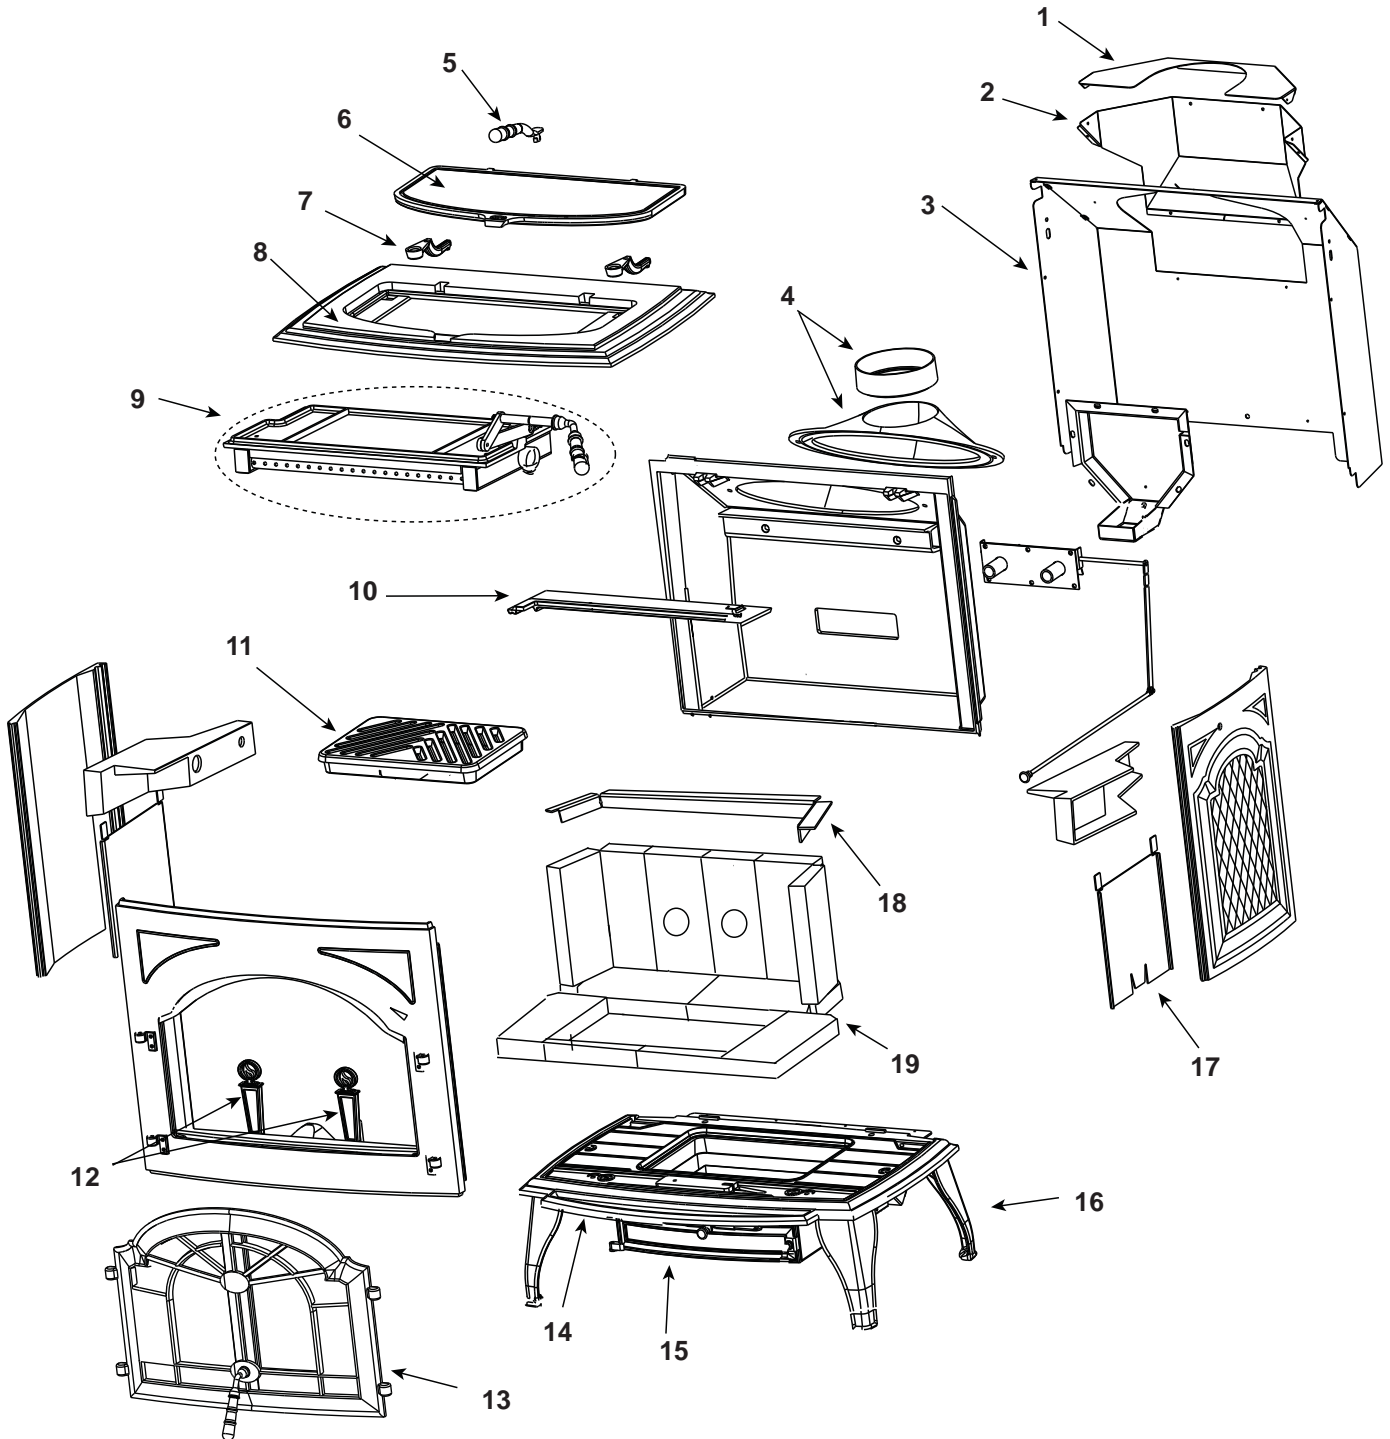

823-0300 (Porcelain Midnight Blue) (Apr 2002 thru Mar 2003)

823-0301 (Porcelain Midnight Blue) (June 2003 thru Aug 2005)

Part number list on following page.

IMPORTANT: THIS IS DATED INFORMATION. Parts must be ordered from a dealer or distributor. **Hearth and Home Technologies does not sell directly to consumers.** Provide model number and serial number when requesting service parts from your dealer or distributor.