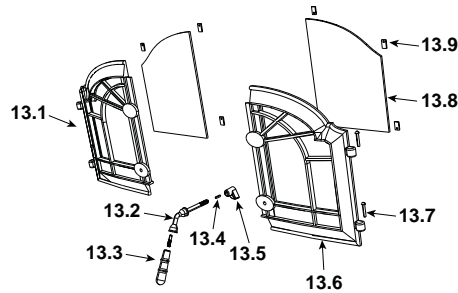

#13 Door Assembly

IMPORTANT: THIS IS DATED INFORMATION. Parts must be ordered from a dealer or distributor. **Hearth and Home Technologies does not sell directly to consumers.** Provide model number and serial number when requesting service parts from your dealer or distributor.

**Stocked
at Depot**

ITEM	DESCRIPTION	COMMENTS	PART NUMBER		
13.1	Door, Left - Must specify color	Black	844-9640		
		Mahogany	844-9650		
	Gasket, Door, 1/2"	10 Ft.	834-4170	Y	
13.2	Handle, Replacement Kit	Gold	834-3850GD		
		Nickel	834-3850NL		
13.3	Fiber Handle		SRV433-1380	Y	
13.4	Key, Cam Latch		430-1151		
13.5	Cam Latch		32084		
13.6	Door, Right - Must specify color	Black	844-9680		
		Mahogany	844-9690		
	Gasket, Door, 1/2", Field Cut to Size	10 Ft.	834-4170		
13.7	Hinge Pin	Gold (pkg of 2)	844-5750	Y	
		Nickel (pkg of 2)	433-1590/2	Y	
13.8	Glass Assembly - 12" H x 9-1/8" W x 8" H (short side)		434-5230	Y	
		Gasket, Rope, 1/4", Field Cut to Size	10 Ft. Length	834-1460	Y
	Gasket, Lytherm, 1/2X1/8, Field Cut to Size	4.17 Ft. Length	834-2590		
13.9	Glass Tab Set	Pkg of 12	832-0380		
14	Ash Lip	Black	29125MBK		
		Mahogany	29125PMH		
15	Ash Door		SRV434-0300		
	Handle, Ash Removal System		472-5060		
	*Washers,	Pkg of 10	7000-116/10		
	*Nut lock		29635		
	*Bushings	Plg of 5	20666A/5		
	*Door Latch		20925A		
	Additional parts for Handle installation, If needed				
16	Leg	Black	26404MBK		
		Mahogany	26404PMH		
17	Wear Plate		434-0640		
18	Brick Retainer		434-0460	Y	

Additional service part numbers appear on following page.