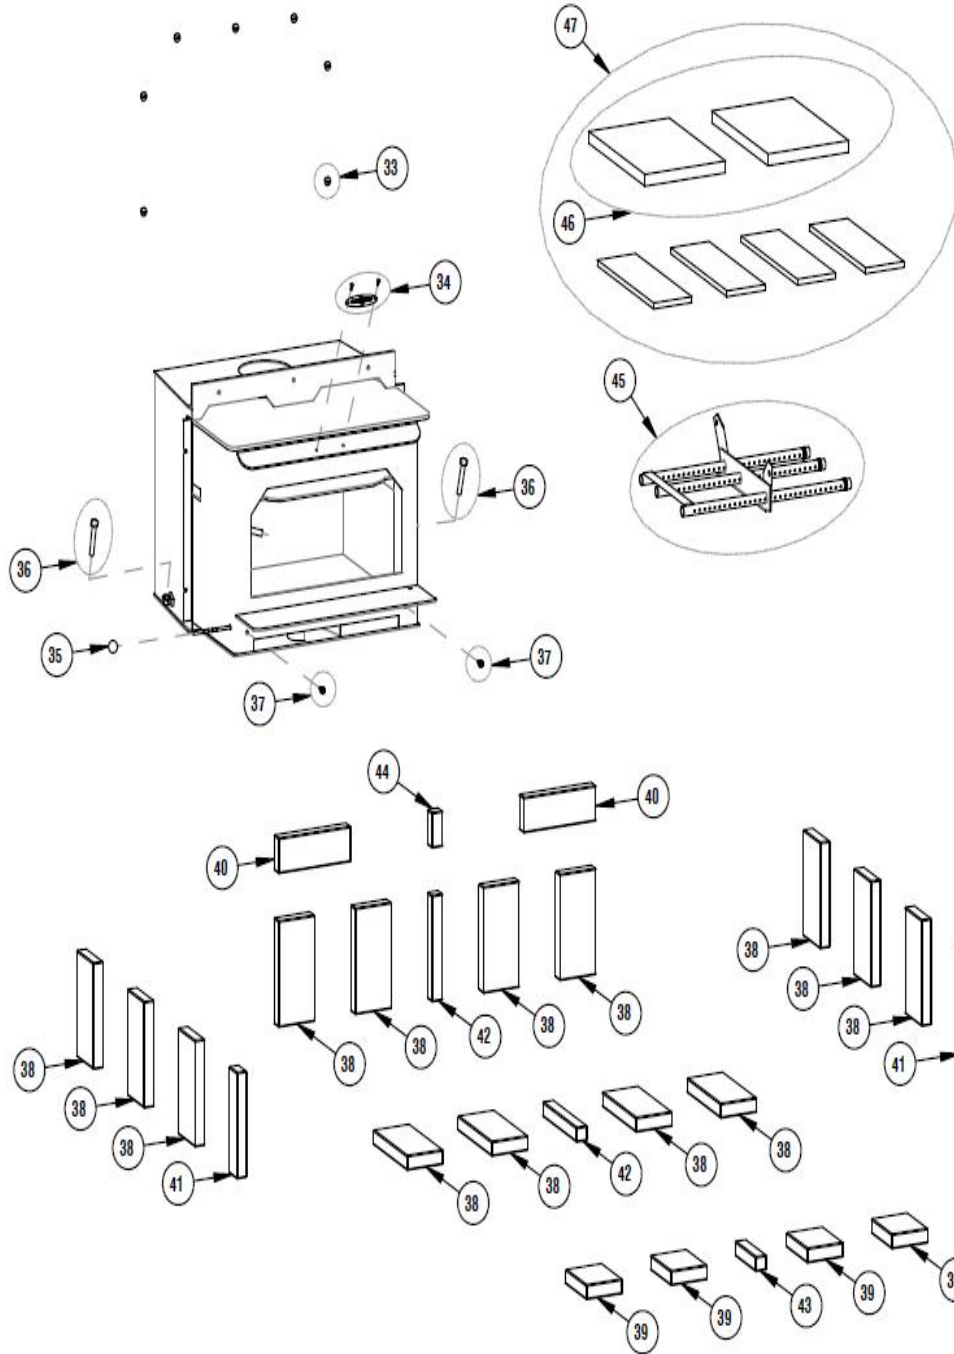

Faceplate Only - Current Style, Serial No. #6801-Present		
Item No.	Cat. No.	Description
10	71057	Faceplate Traditional Black
10	71058	<i>Faceplate Traditional Gold</i>
10	71059	<i>Faceplate Traditional Nickel</i>
10	71148	<i>Faceplate Traditional Brushed Gold</i>
10	71145	<i>Faceplate Traditional Brushed Nickel</i>
12	71060	Faceplate Arch Wrap Black
12	71061	<i>Faceplate Arch Wrap Gold</i>
12	71062	<i>Faceplate Arch Wrap Nickel</i>
12	71147	<i>Faceplate Arch Wrap Brushed Gold</i>
12	71144	<i>Faceplate Arch Wrap Brushed Nickel</i>
Faceplate Kits - Old Style (includes faceplate, handle and nameplate)		
**	71151	<i>Traditional, Brushed Nickel</i>
**	71150	<i>Arch, Brushed Nickel</i>
Faceplate Only - Old Style		
**	H3074	<i>Faceplate Small Wrap Black</i>
**	not available	<i>Faceplate Small Wrap Gold</i>
**	not available	<i>Faceplate Small Wrap Nickel</i>

Note: Items in italics may be discontinued 6 months after the end of model production or later if inventory is available.