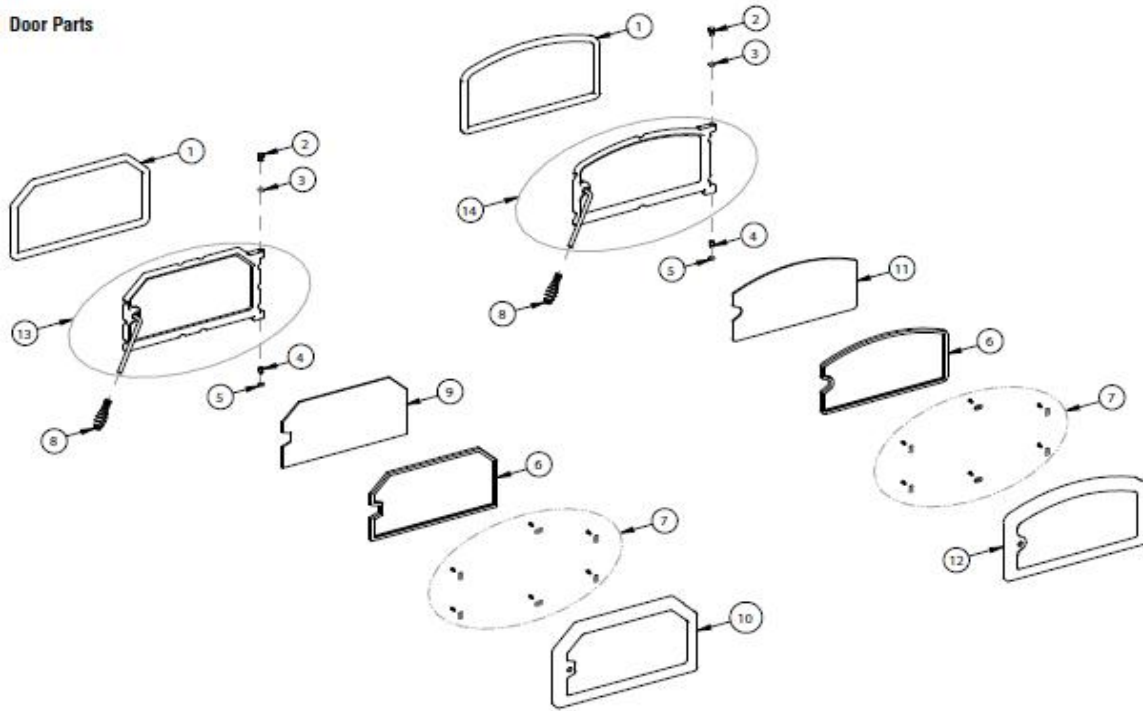

Door Parts

Blower Parts