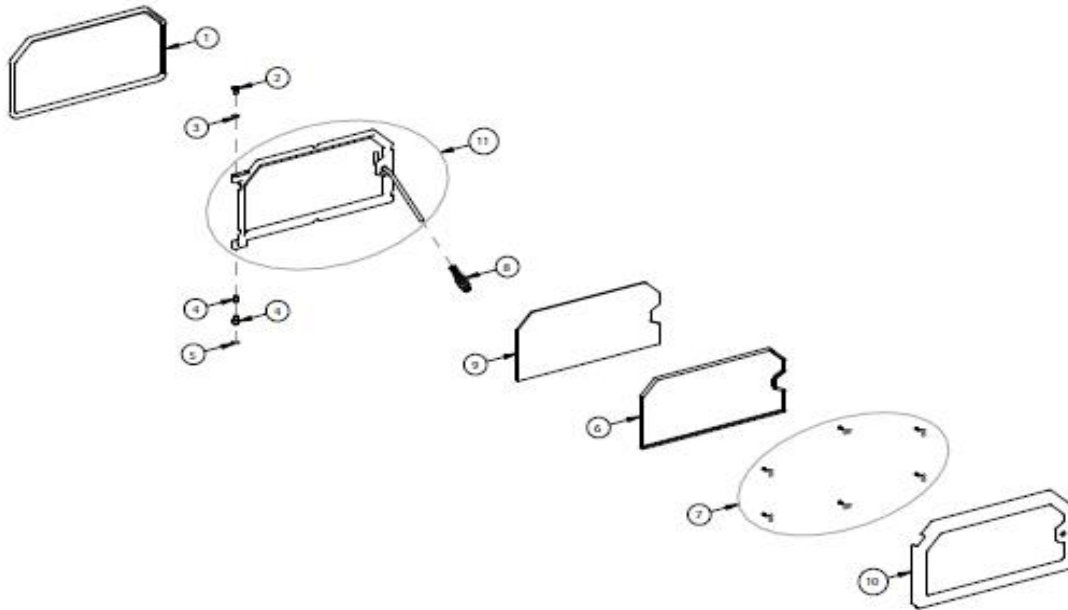

Door Parts

Blower Parts