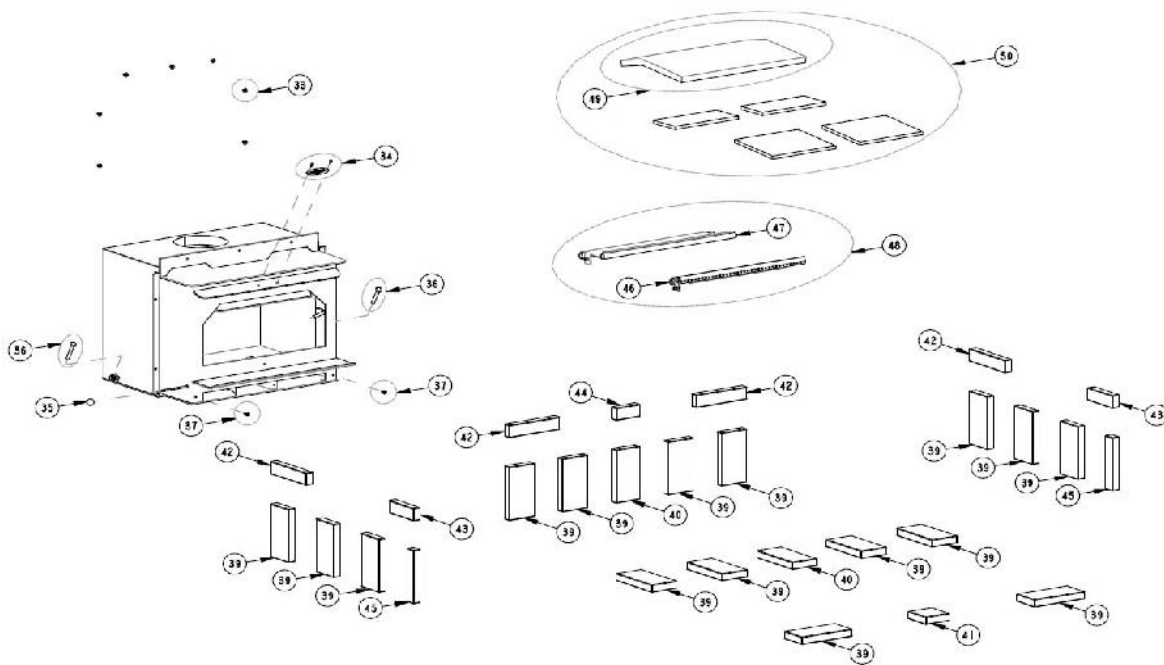

Misc. Parts (continued)		
Item #	Cat. No.	Description
**	71134	<i>Pipe Reducer from 8" to 6" Stainless</i>
**	H5296	<i>Front Support 40"- 48" Width / 8"-0" Height</i>
**	H5643	<i>Rivets for Nameplate (2 Included)</i>
**	H5651	<i>Spring Clips for Surrounds (9 Included)</i>
8	H5653	<i>Spring Handle, Gold</i>
8	H5654	<i>Spring Handle, Nickel</i>
**	H8159	<i>Touch-Up Paint, Metallic Black, 12 oz. Aerosol</i>
Glass		
Square Notch 10-1/16" x 21-5/8"		
9	71099	<i>Glass Large Wrap Plain</i>
9	71095	<i>Glass Large Wrap Cattail, OBSOLETE - Limited Quantities Available</i>
9	71096	<i>Glass Large Wrap Diamond, OBSOLETE - Limited Quantities Available</i>
9	not available	<i>Glass Large Wrap Evergreen, 71097</i>
9	71098	<i>Glass Large Wrap Floral, OBSOLETE - Limited Quantities Available</i>
9	not available	<i>Glass Large Wrap Sailboat, 71100</i>
Faceplate Kit (includes faceplate, handle and nameplate)		
**	71152	<i>Traditional Brushed Nickel</i>
Faceplate Only		
10	71082	<i>Traditional Door Faceplate / Black</i>
10	71083	<i>Traditional Door Faceplate / Gold</i>
10	71084	<i>Traditional Door Faceplate / Nickel</i>
10	71149	<i>Traditional Door Faceplate / Brushed Gold</i>
10	71146	<i>Traditional Door Faceplate / Brushed Nickel</i>

Note: Items in italics may be discontinued 6 months after the end of model production or later if inventory is available.