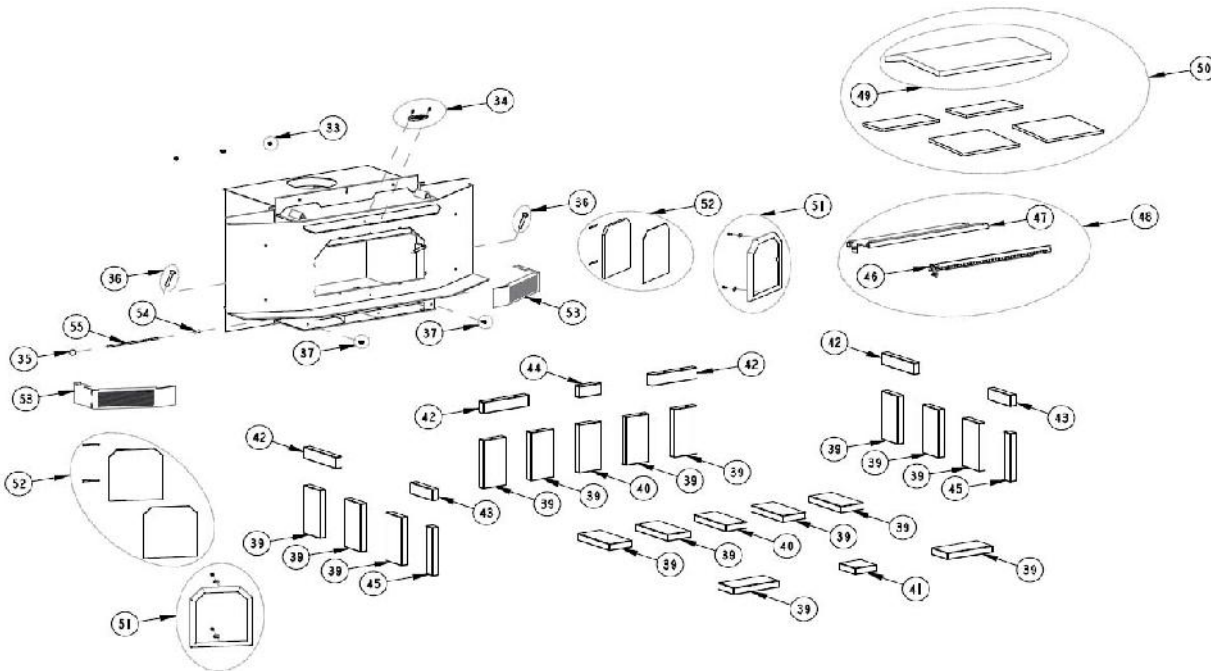

Misc. Parts (continued)

Item #	Cat. No.	Description
**	H5643	<i>Rivets for Nameplate (2 Included)</i>
**	H5651	<i>Spring Clips for Surrounds (9 Included)</i>
8	H5653	<i>Spring Handle / Gold</i>
8	H5654	<i>Spring Handle / Nickel</i>
**	H8159	<i>Touch-Up Paint, Metallic Black, 12 oz. Aerosol</i>

Glass - Square Notch 10 1/16" x 21 5/8"

9	71099	<i>Glass Large Wrap Plain</i>
9	71096	<i>Glass Large Wrap Diamond, OBSOLETE - Limited Quantities Available</i>
9	not available	<i>Glass Large Wrap Sailboat, 71100</i>
9	71095	<i>Glass Large Wrap Cattail, OBSOLETE - Limited Quantities Available</i>
9	not available	<i>Glass Large Wrap Evergreen, 71097</i>
9	71098	<i>Glass Large Wrap Floral, OBSOLETE - Limited Quantities Available</i>

Faceplate Kits (includes faceplate, handle and nameplate)

**	F1869	<i>Traditional, Gold</i>
**	F1870	<i>Traditional, Brushed Gold</i>
**	71152	<i>Traditional, Brushed Nickel</i>

Faceplate Only

10	71082	<i>Faceplate Large Wrap Black</i>
10	71083	<i>Faceplate Large Wrap Gold</i>
10	71084	<i>Faceplate Large Wrap Nickel</i>
10	71149	<i>Faceplate Large Wrap Brushed Gold</i>
10	71146	<i>Faceplate Large Wrap Brushed Nickel</i>

Note: Items in italics may be discontinued 6 months after the end of model production or later if inventory is available.