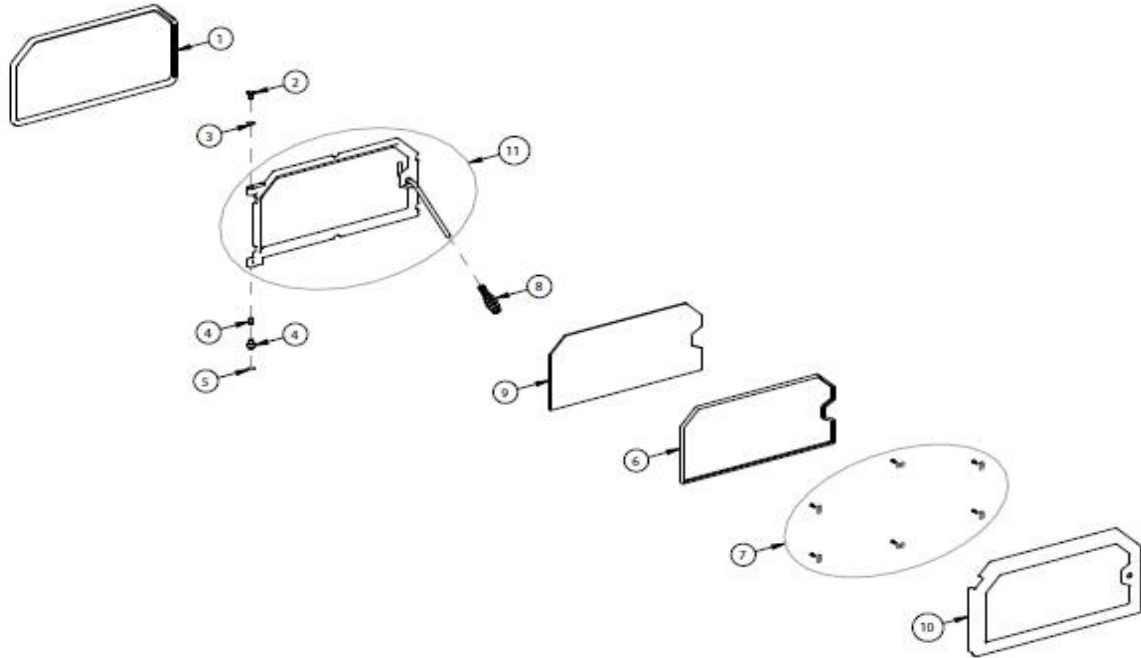

Door Parts

Blower Parts