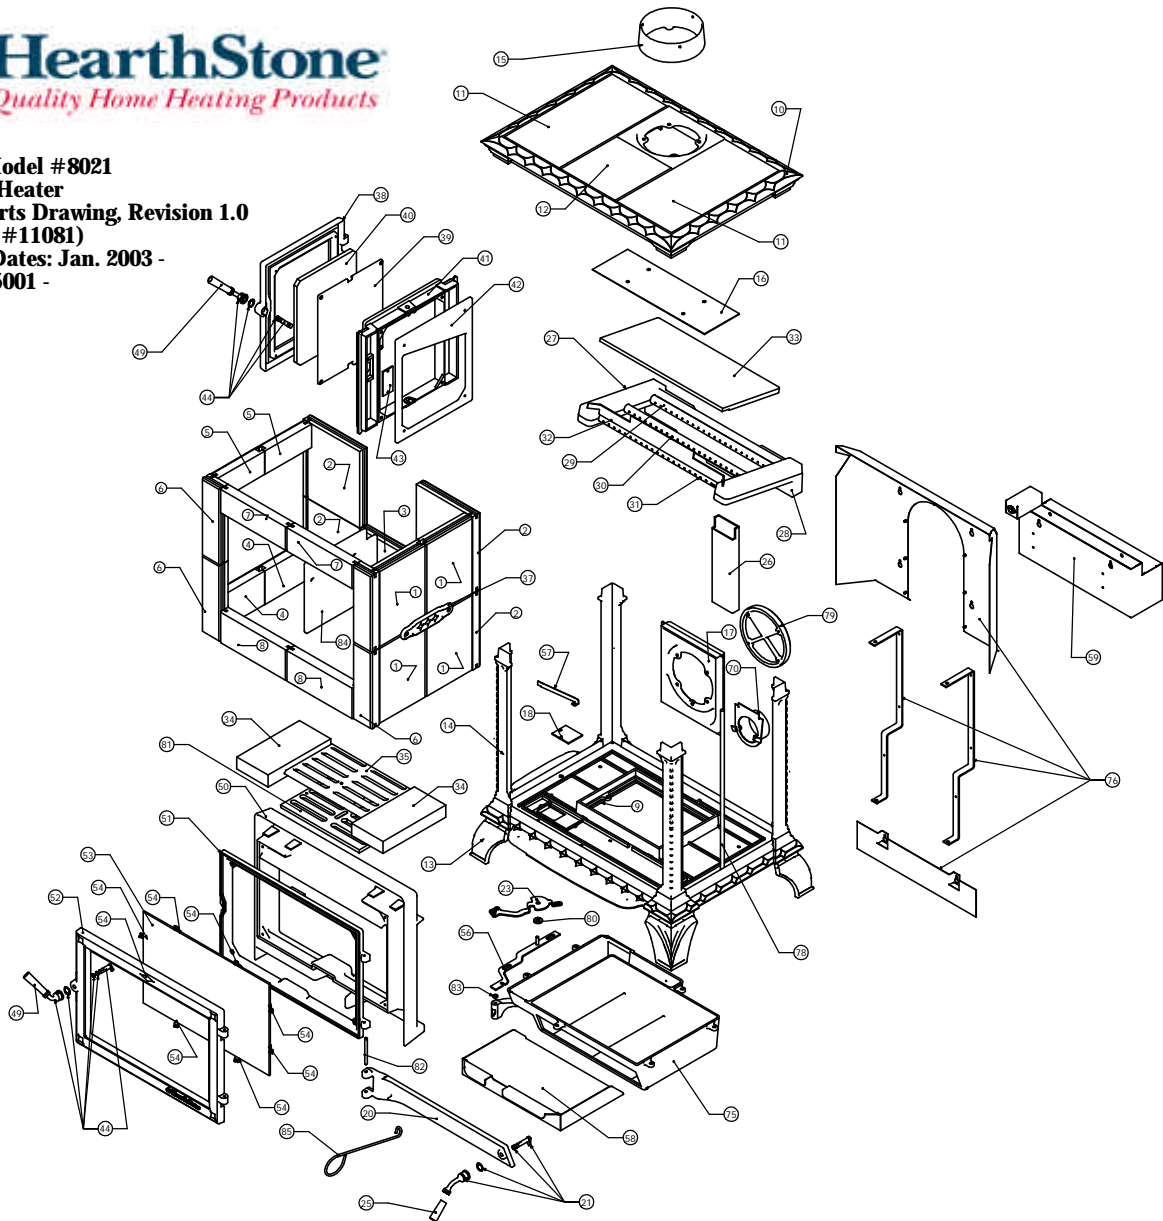

Heritage I Model #8021
Wood Stove Heater
Exploded Parts Drawing, Revision 1.0
(from Serial #11081)
Production Dates: Jan. 2003 -
Serial #: 005001 -

Model: Heritage #8021

Production Dates: February 2003 -

Serial #: 001001 -

Note: Color must be specified for cast iron parts which are available in enamel.

Key	Part #	Description
1	1421-56	Stone Right side 6 11/16" x 9 1/2"
2	1201-25	Stone Rear Corner 8" x 9 1/2"
3	1201-26	Stone Rear Center 8" x 9 1/2"
4	1141-240	Stone Left Side Bottom 4 5/32" x 6 11/16"
5	1141-242	Stone Left Side Top 2 7/8" x 6 11/16"
6	1141-253	Stone Front Corner 2 19/32" x 9 1/2"
7	1141-251	Stone Front Top 2 3/4" x 9 1/2"
8	1141-252	Stone Front Bottom 3 3/4" x 9 1/2"
9	2010-225	Bottom Casting
10	2010-290	Top Casting
11	1141-243	Stone Top Left & Right 8 1/16" x 15 3/4"
12	1141-261	Stone Top Center 8 1/32" x 8 3/32"
13	2010-210	Foot
14	2010-230	Corner Post (Leg)
15	2010-285	Flue Collar
16	5570-150	Top Radiation Shield
17	2010-280	Flue Collar Frame
18	5021-025	Primary Air Control Shutter
20	2010-220	Ash Pan Door
21	90-73216	Ash Pan Door Latch Assembly Includes: Set Screw (4) Spacer Chrome Handle Crank Spring Ash Pan Door Latch
23	5021-030	Primary Air Handle