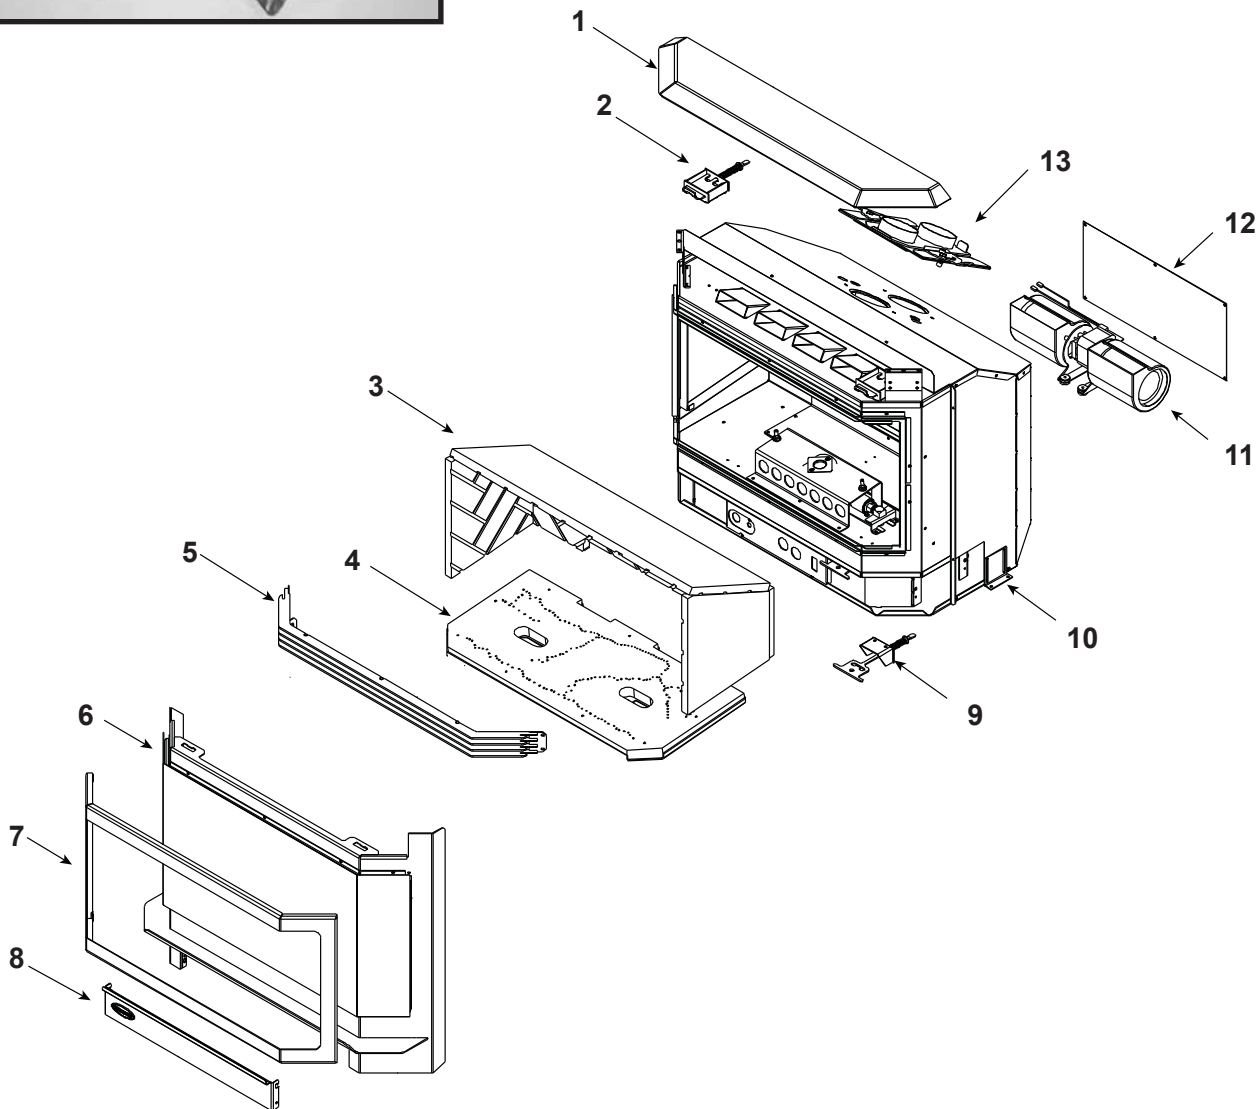

Log Set Assembly

Part number list on following page.