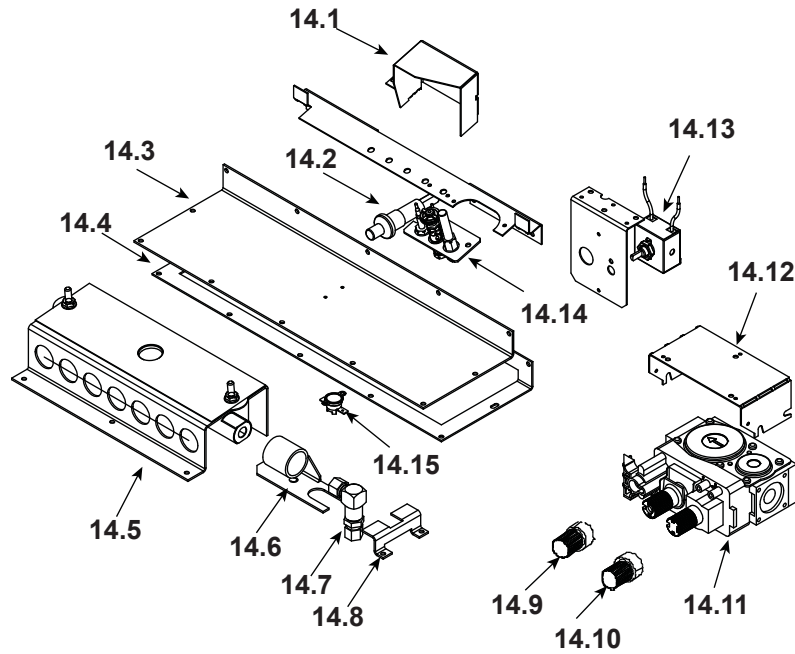

#14 Valve Assembly

IMPORTANT: THIS IS DATED INFORMATION. Parts must be ordered from a dealer or distributor. **Hearth and Home Technologies does not sell directly to consumers.** Provide model number and serial number when requesting service parts from your dealer or distributor.

**Stocked
in Depot**

ITEM	DESCRIPTION	COMMENTS	PART NUMBER	
14.1	Pilot Shield		7008-172	
14.2	Piezo Ignitor		291-513	Y
14.3	Blower Access Plate		7008-135	
14.4	Gasket, Blower Access		7008-136	
14.5	Burner Neck Support Assembly		7008-005	Y
14.6	Shutter Bracket Assembly		468-5060	Y
14.7	Bulkhead		26457	Y
14.8	Bulkhead Stop		474-0090	
14.9	Extension Knob, HI/Lo		571-533	Y
14.10	Extension Knob, ON/OFF		571-534	Y
14.11	Valve NG		842-0240	Y
	Valve LP		842-0230	Y
14.12	Valve Bracket		7008-112	
14.13	Speed Control		842-0370	Y
	Speed Control Knob		200-2041	Y
14.14	Pilot Assembly NG		7003-014	Y
	Pilot Assembly LP		Use LP Pilot Orifice	
	Thermocouple		200-2950	Y
	Thermopile		842-0250	Y
14.15	Snap Disc		SRV230-0960	Y
	Orifice NG (.125)		24691	Y
	Orifice LP (.076)		29388	Y