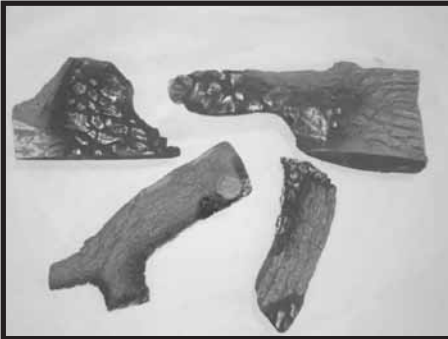

Log Set Assembly

Part number list on following page.