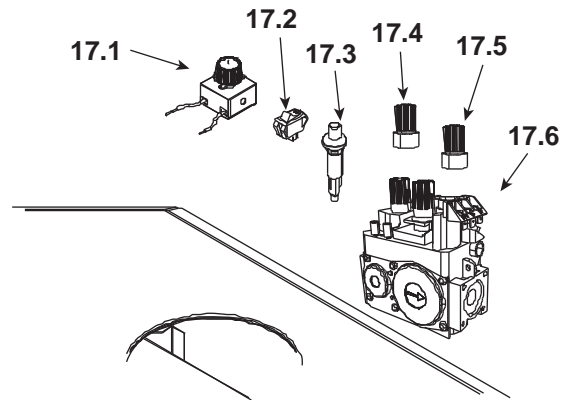

#17 Valve Components

16.1	Latch Assembly (Qty 2 reg)		7003-005	Y
16.2	Blower		812-4900	Y
	Blower Plate		457-0560	
	Blower Bracket		474-0210	
16.3	Pedestal Door	Pre SN 0021621084	SRV7003-107	
		Post SN 0021621084	7003-107	
16.4	Air Shutter Assembly		468-5060	Y
16.5	Bulkhead		26457	Y
16.6	Bulkhead Stop		474-0090	
16.7	Pilot Assembly		842-4940	Y
16.8	Pilot Shield		PS-7008	
17.1	Speed Control Knob		842-0370	Y
			200-2041	Y
17.2	On/Off Rocker Switch		230-0730	Y
17.3	Piezo Ignitor		291-513	Y
17.4	Knob On/Off		571-534	Y
17.5	Knob Hi/Lo		571-533	Y
17.6	Valve NG		842-0240	Y
	Valve LP		842-0230	Y
	Valve Bracket		7003-118	

Additional service part numbers appear on following page.