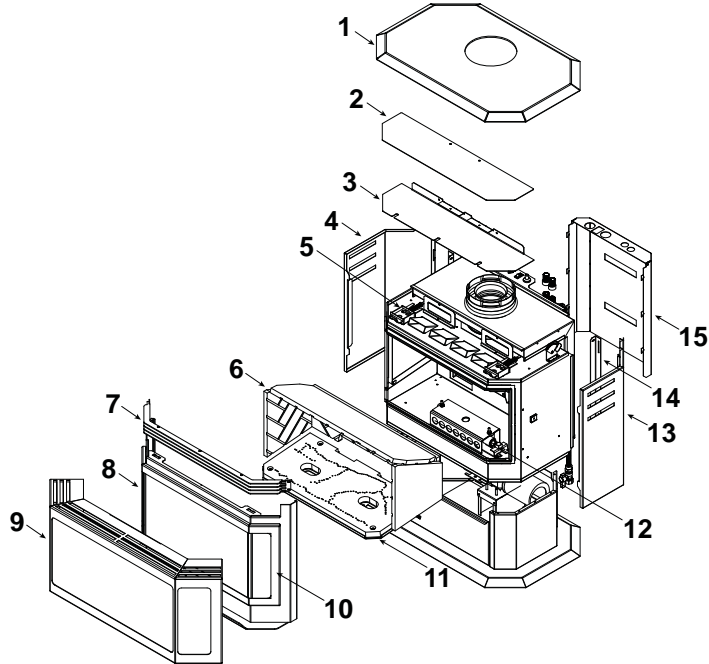

Log Set Assembly

IMPORTANT: THIS IS DATED INFORMATION. Parts must be ordered from a dealer or distributor. **Hearth and Home Technologies does not sell directly to consumers.** Provide model number and serial number when requesting service parts from your dealer or distributor.

Stocked at Depot

ITEM	DESCRIPTION	COMMENTS	PART NUMBER	
	Log Set Assembly		7008-012	Y
1	Top Assembly	Pre SN 0021621084	SRV7003-010	
		Post SN 0021621084	7003-010	
2	Shield, Top		7003-154	
3	Shield, Lower		7003-153	
4	Outer Skin, Left	Pre SN 0021621084	SRV7003-117	
		Post SN 0021621084	7003-131	
5	Latch Assembly (Stationary)	Qty 2 req	7003-006	Y
6	Refractory Assembly		7008-002	
7	Grill Bar Assembly BLACK	Pre SN 0021621084	SRV7008-010	
		Post SN 0021621084	7008-010	
	Grill Bar Assembly	Gold	LVGRL-GD	
		Nickel	LVGRL-NL	
8	Door Assembly	Pre SN 0021621084	DOOR-HUDBAY	
		Post SN 0021621084	DOOR-HUDBAY-B	
	Gasket, Tadpole,	10 FT	842-5130	Y
	Glass Tape		832-0460	Y
9	Front, Mesh		7002-020	
10	Door Crown , BLACK	Pre SN 0021621084	SRV462-0150	
		Post SN 0021621084	462-0150	
	Door Crown	Gold	DC-BAY-GD	
		Nickel	DC-BAY-NL