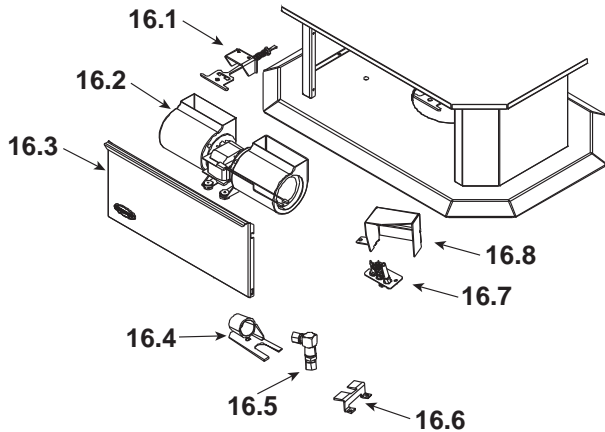

Beginning Manufacturing Date: April 2003
Ending Manufacturing Date: Active

IMPORTANT: THIS IS DATED INFORMATION. Parts must be ordered from a dealer or distributor. **Hearth and Home Technologies does not sell directly to consumers.** Provide model number and serial number when requesting service parts from your dealer or distributor.

Stocked at Depot

ITEM	DESCRIPTION	COMMENTS	PART NUMBER
11	Burner Assembly		SRV7008-004
12	Burner Neck Support Assembly		7008-005
13	Outer Skin, Right		7003-117
14	Side Curtain Mount		479-0110
15	Valve Cover	Pre SN 0021621084	SRV7003-119
		Post SN 0021621084	7003-119

#16 Pedestal Components