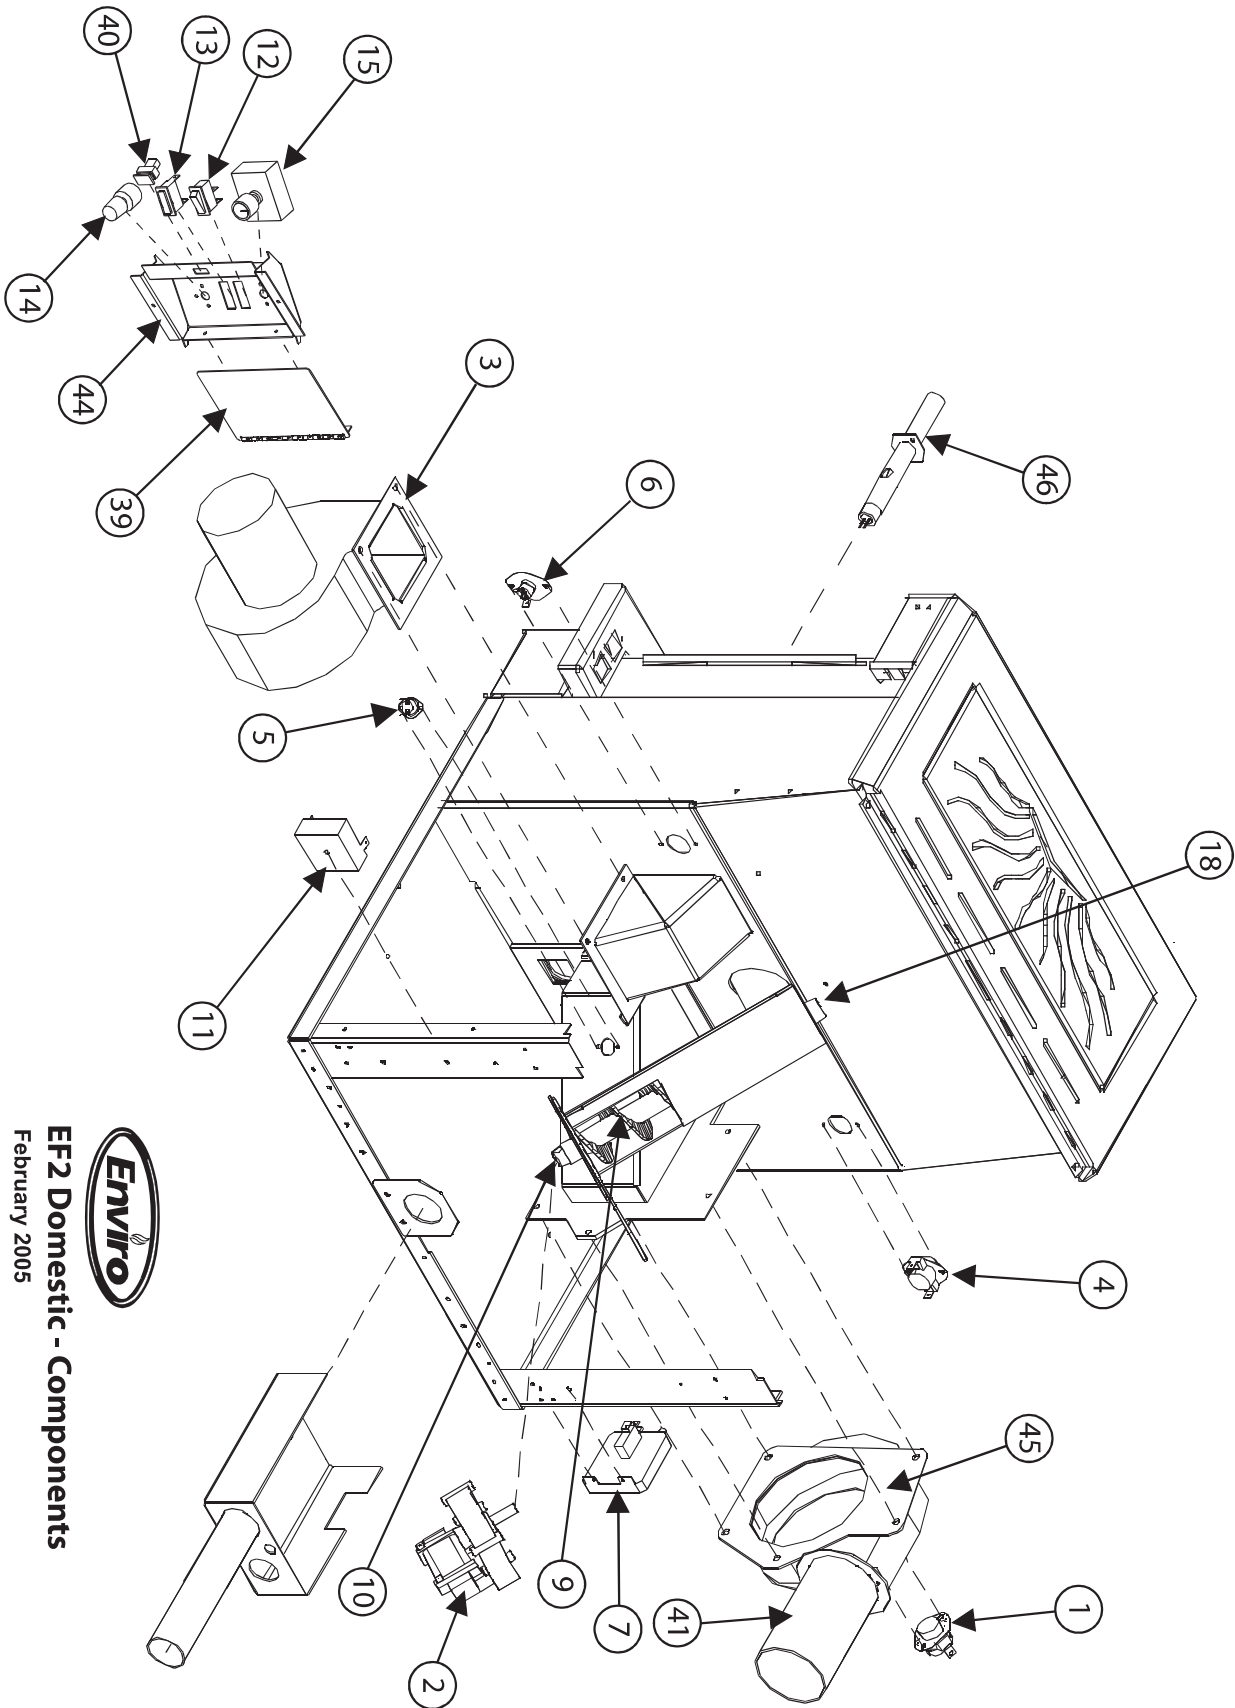

PARTS DIAGRAM - COMPONENTS

EF2 Domestic - Components
February 2005