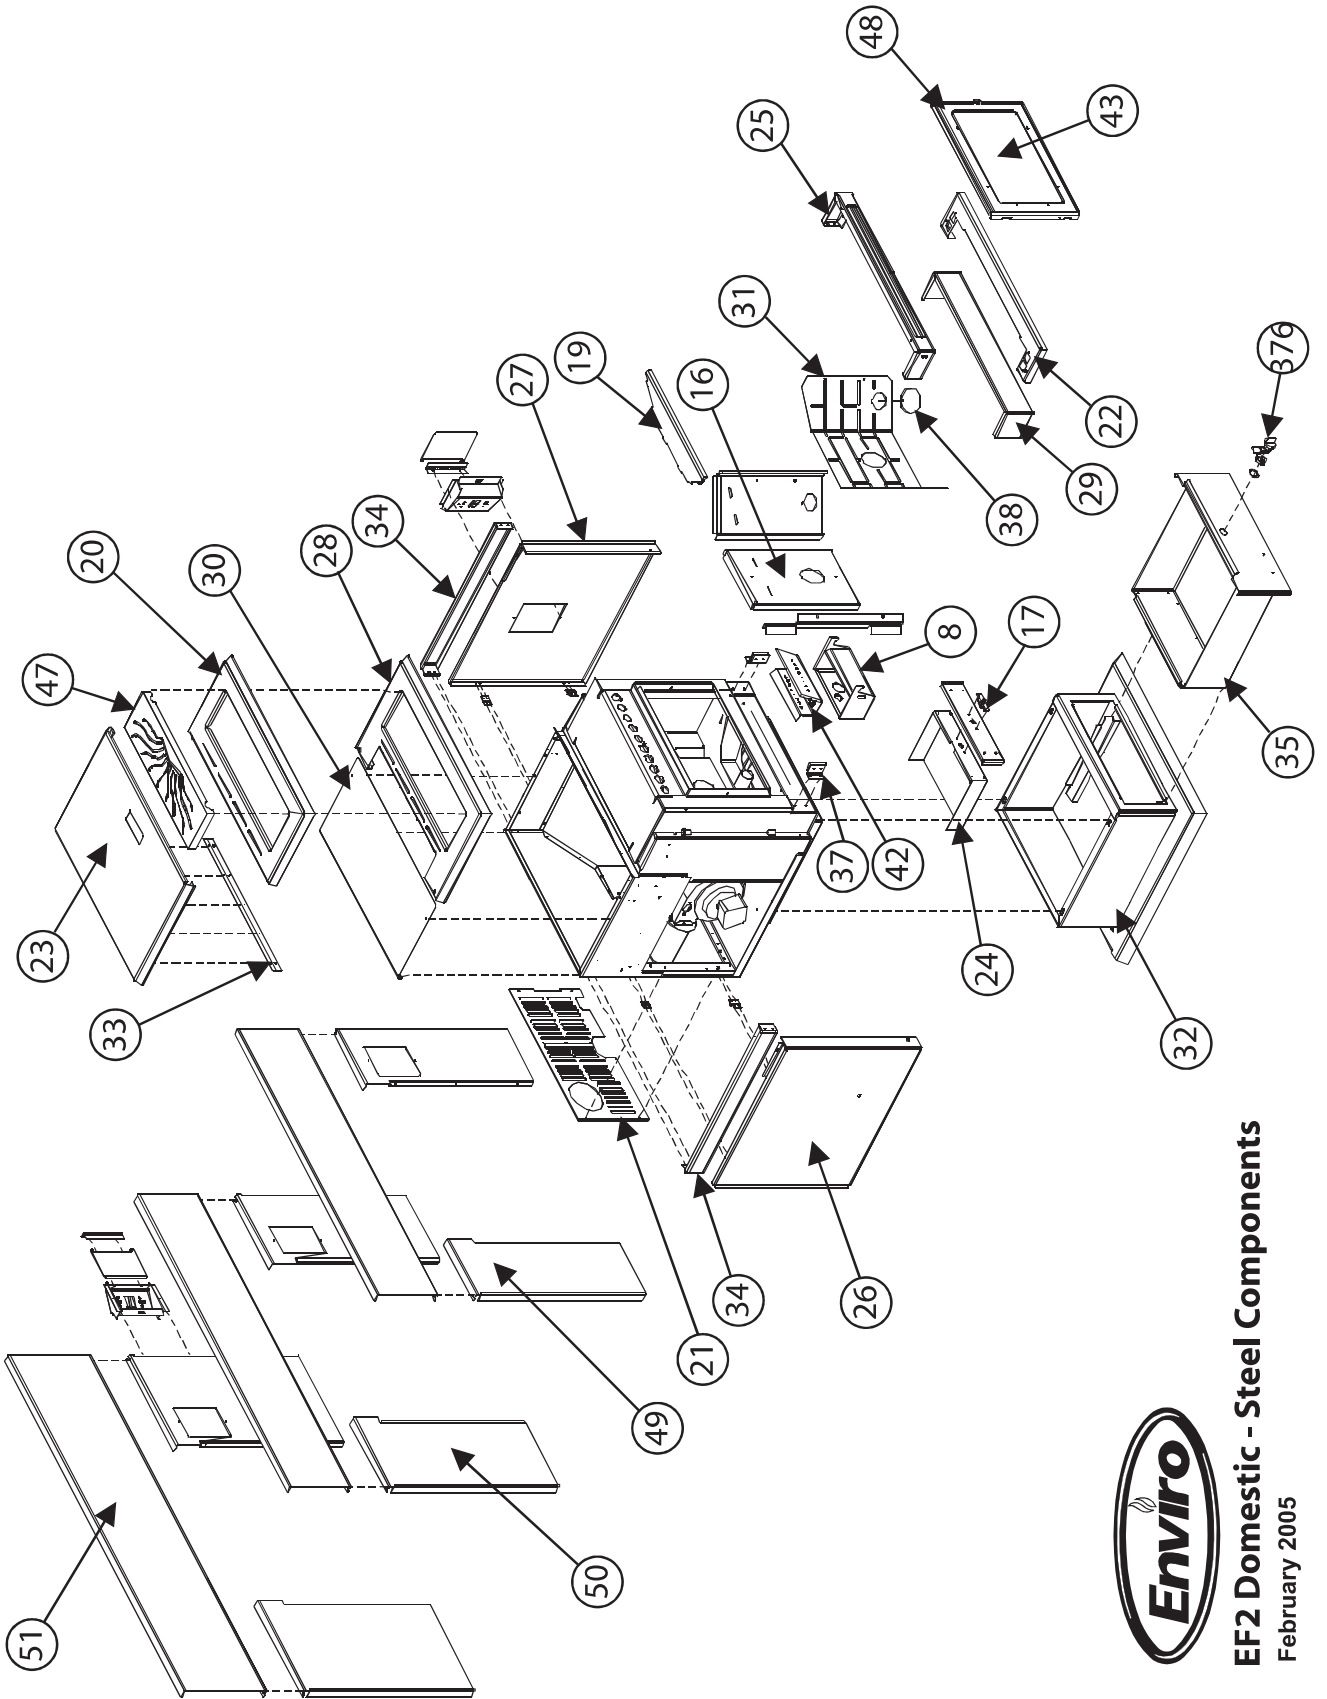

PARTS DIAGRAM - STEEL

EF2 Domestic - Steel Components
February 2005