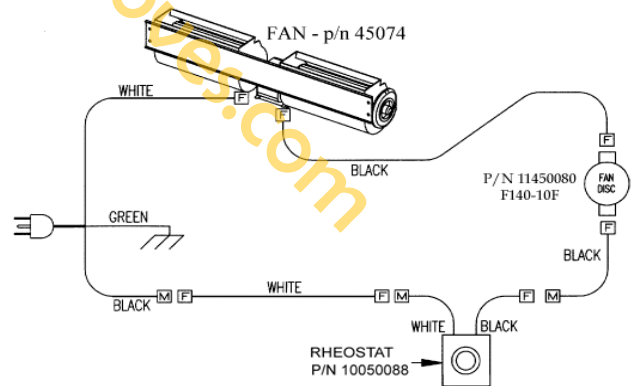

Room Air Blower System Components