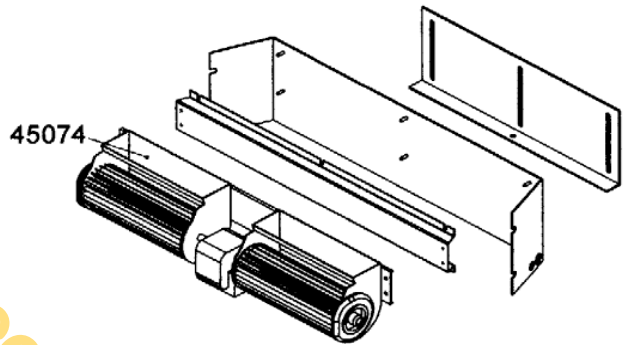

Room Air Blower Components