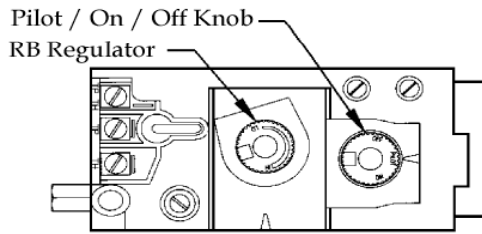

Valve Assembly