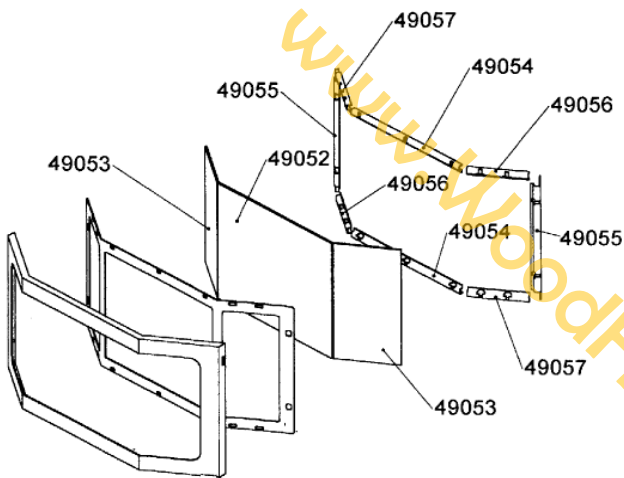

♦ Includes thermocouple, thermopile, pilot orifice, pilot tube and igniter electrode. The igniter wire, P/N 45066, is not included.

* Fits pilot assemblies w/detachable pilot hood (there is a visible clip on the body of the pilot hood which must not be removed when installing pilot orifice).

** Fits pilot assemblies w/o a detachable pilot hood (the pilot tube fitting requires removal to install. Body of pilot hood does not have a visible clip).

Valve Assembly

5 PC. Log Set (Part# 23073)

Door Assembly (Part# 23030)