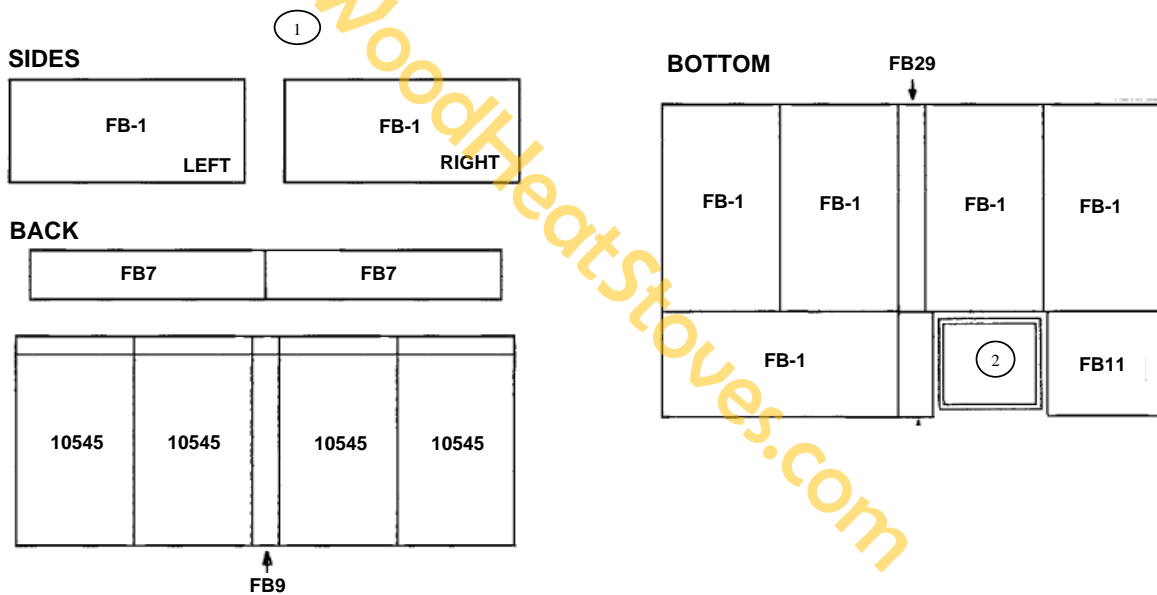

ITEM NO	PART NO	DESCRIPTION
Firebox Parts		
2	11709	Cover, Ash Dump (w/ gasket 4 1/4 x 4 1/4 x 1/2")
8	26M73	Damper Kit (includes damper, linkage and rod. The damper hook, C-200-51, not included)
1	FB10	Firebrick, 4 1/2 x 1 1/4" ♦
1	FB11	Firebrick, 4 1/2 x 4 3/8" ♦
1	FB29	Firebrick, 9 x 1" ♦
1	FB9	Firebrick, 9 x 1" w/notch ♦
1	FB7	Firebrick, 9 x 2 1/8" (order 2, if set is needed) ♦
1	FB-1	Firebrick, 9 x 4 1/2" (order 7, if set is needed) ♦
1	10545	Firebrick, 9 x 4 1/2" w/notch (order 4, if set is needed) ♦
**	11811H	Gasket, Ash Dump, 11811 (4 1/4 x 4 1/4 x 1/2")

** = No picture

Right & Left are referred to as viewed from front of unit.

*SN Stove serial number range, parts are compatible with:

">" = greater than # indicated, "<" = less than # indicated, "-" = numbers within range

✓ Units manufactured prior to 3/99 may have brass trim and will require replacing both trim pieces to match.

☒ Blower assembly includes 2 blowers w/ propellers, mounting bracket and terminal block.

Firebrick Diagram

♦ All firebrick are 1 1/4" thick