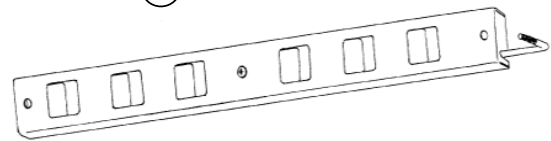

PRIMARY AIR CONTROL DRAFT MODULE (CATALOG #26M68)