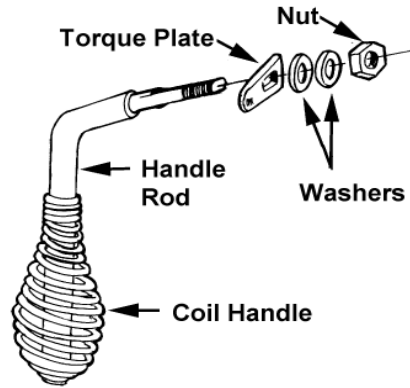

✓ Units manufactured prior to 3/99 may have brass trim and will require replacing both trim pieces to match.

☒ Blower assembly includes 2 blowers w/ propellers, mounting bracket and terminal block.

Firebrick Diagram

♦ All firebrick are 1 1/4" thick

CATALYTIC/DAMPER COMPONENTS

PRIMARY AIR CONTROL DRAFT MODULE (CATALOG #26M68)

HA HANDLE ASSEMBLY - P/N 10300

DOOR ASSEMBLY - P/N 14M72 (Gold) and P/N G6000 (Black). Includes handle assembly.