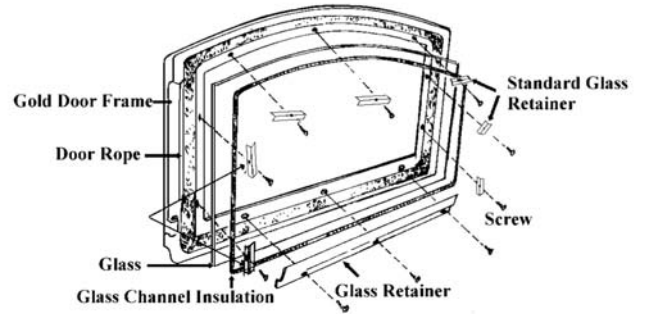

DOOR ASSEMBLY - P/N G300 ③