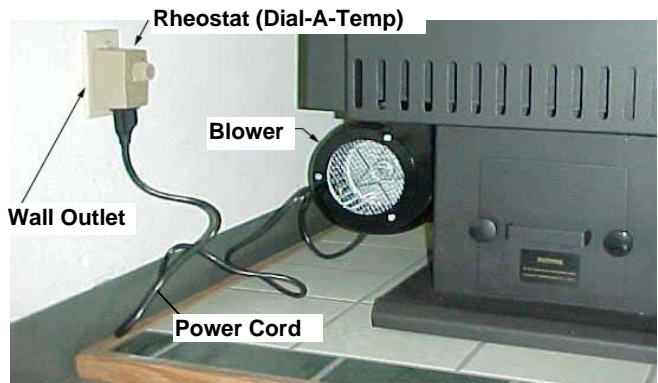

9 Room Air Blower Kit

www.WoodHeatStoves.com