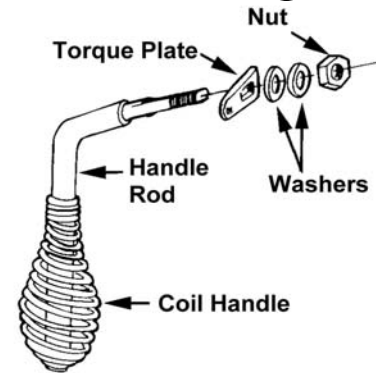

Handle Assembly (P/N 10300) ④