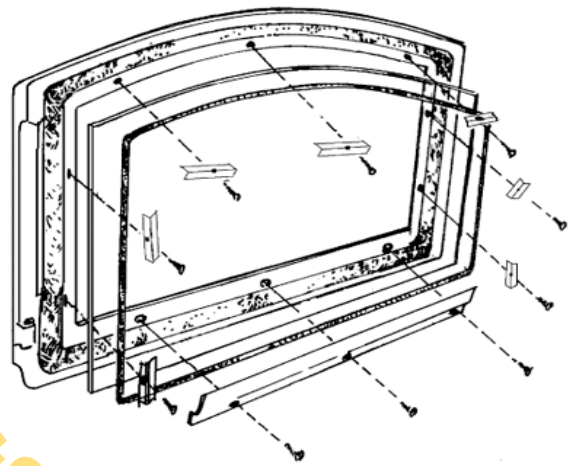

GOLD DOOR ASSEMBLY – P/N G300 (Includes handle assembly)