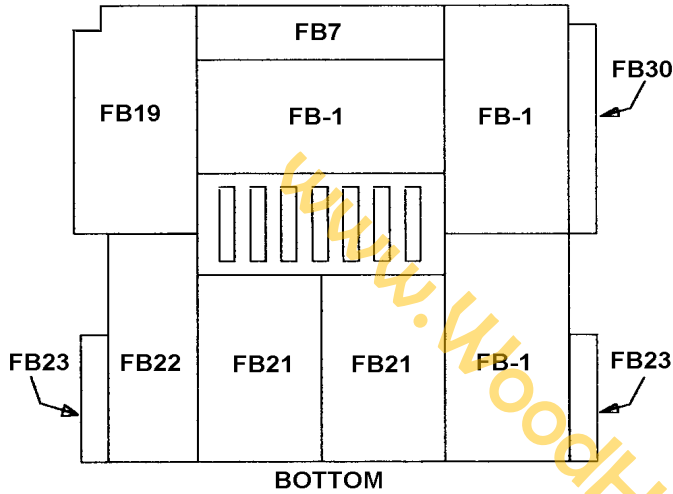

16012	Retainer, Back Brick
16010	Retainer, Side Brick
16056	Tab, Air Tube Retainer (order 3 if set is needed)
26M21	Tube Set, Secondary Air (3 ea. 16054, tubes. retainer tabs included)

*SN Stove serial number range, parts are compatible with:
">" = greater than # indicated, "<" = less than # indicated, "-" = numbers within range

Firebrick Diagram

♦ All firebrick are 1 ¼" thick