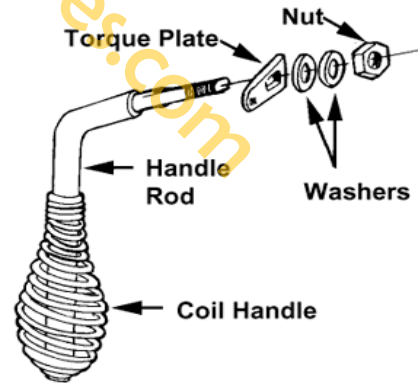

16012	Retainer, Back Brick
16010	Retainer, Side Brick
16056	Tab, Air Tube Retainer (order 3 if set is needed)
26M21	Tube Set, Secondary Air (3 ea. 16054, tubes. retainer tabs included)

*SN Stove serial number range, parts are compatible with:
 ">" = greater than # indicated, "<" = less than # indicated, "-" = numbers within range

Firebrick Diagram

♦ All firebrick are 1 ¼" thick

GOLD DOOR ASSEMBLY – P/N G300 (Includes handle assembly)

LEFT

RIGHT

HANDLE ASSEMBLY – P/N 10300

BACK