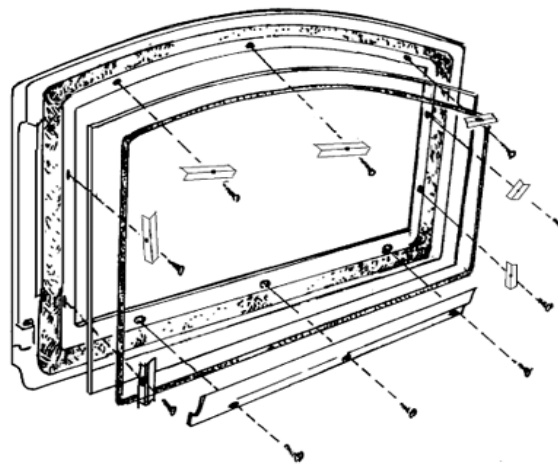

DOOR ASSEMBLY – P/N 14M72 (Gold) and P/N G6000 (Black). Includes handle assembly.