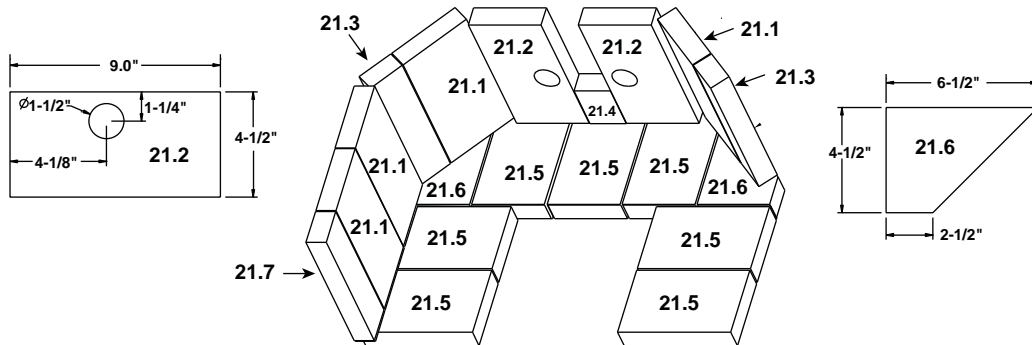

IMPORTANT: THIS IS DATED INFORMATION. Parts must be ordered from a dealer or distributor. **Hearth and Home Technologies does not sell directly to consumers.** Provide model number and serial number when requesting service parts from your dealer or distributor.

Stocked at Depot

ITEM	DESCRIPTION	COMMENTS	PART NUMBER	
20	Side Door Assembly - Must specify color	Matte Black	7006-031MBK	
		Porcelain Mahogany	7006-031PMH	
	Bracket, Door Lock		7006-198	
	Fiber Handle		SRV433-1380	Y
	Gasket, Door, 1/2", Field Cut to Size	10 Ft.	834-4170	Y
	Screw, Flat Head Philips 8-32 x 1/2	Pkg of 10	832-0860	
	Screw, Pan Head Philips 8-32 x 3/8	Pkg of 40	225-0500/40	Y
	Side Door - Must specify color	Matte Black	7006-225MBK	
		Porcelain Mahogany	7006-225POR	
	Side Door Handle Assembly, Fiber Handle Not Included	Gold	7006-037	
	Side Door Shield		SRV7006-212	
	Door Handle, Left	Gold	7006-036	
		Nickel	7006-039	
	Door Handle, Right	Gold	7006-035	
		Nickel	7006-038	

#21 Brick Assembly

21	Brick Assembly - Complete Set	Pkg of 19	BRICK-7006	
21.1	Brick, 9" x 4-1/2" x 1-1/4"	Qty 4 req		
21.2	Brick, 9" x 4-1/2" x 1-1/4" w/Hole (see diagram)	Pkg of 2	SRV436-0380	Y
21.3	Brick, 9" x 2-1/4" x 1-1/4"	Qty 2 req		
21.4	Brick, 3" x 2-1/4" x 1-1/4"	Qty 1 req		
21.5	Brick, 6-3/4" x 4-1/2"	Qty 7 req		
21.6	Brick, 6-1/2" x 4-1/4" angled (see diagram)	Qty 2 req		
21.7	Brick, 9" x 2" x 1-1/4"	Qty. 1 Req.		
	Brick, Uncut (Must specify size when ordering)	Pkg of 1	832-0550	
		Pkg of 6	832-3040	

Additional service part numbers appear on following page.