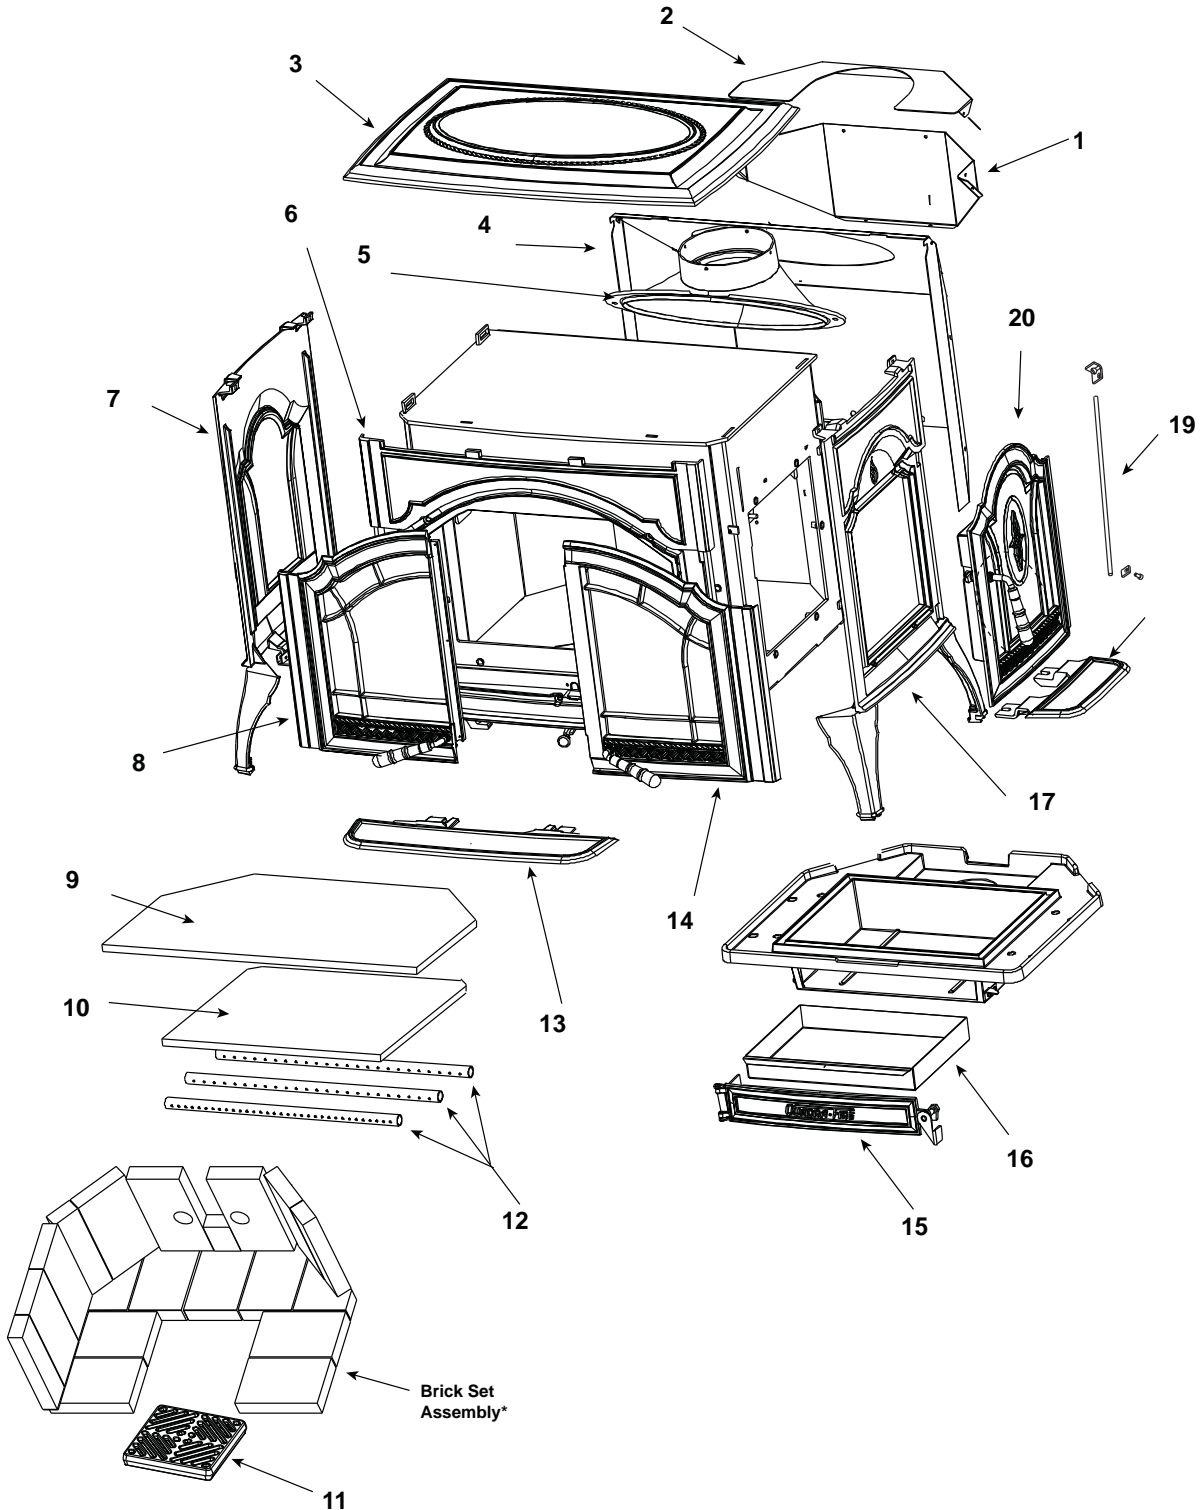

Wood Stove

Beginning Manufacturing Date: Jan 2004

Ending Manufacturing Date: Active

Active Units
CUMBGAP-MBK (1-04 to 7-14)
CUMBGAP-PMH (1-04 to 7-14)

Retired Units
CUMBGAP-PCR (4-04 to 11-06)
CUMBGAP-PGR (2-04 to 2-05)
CUMBGAP-PMB (2-04 to 7-05)

Part number list on following page.

07/14

IMPORTANT: THIS IS DATED INFORMATION. Parts must be ordered from a dealer or distributor. **Hearth and Home Technologies does not sell directly to consumers.** Provide model number and serial number when requesting service parts from your dealer or distributor.

**Stocked
at Depot**

ITEM	DESCRIPTION	COMMENTS	PART NUMBER	
1	Shield, Flue		7006-171	
2	Flue Shield Top		434-0670	
3	Top - Must Specify color	Matte Black	7006-153MBK	
		Porcelain Mahogany	7006-153POR	
4	Flue Transition Assembly		7006-019	
	Gasket, Rope, 1/4", Field Cut to Size	10 Ft. Length	834-1460	Y
5	Back Shield		7006-131	
6	Face - Must Specify color	Matte Black	7006-223MBK	
		Porcelain Mahogany	7006-223POR	
	Gasket, 7/16", Field Cut to Size (Face & Door)	10 Ft. Length	844-6730	Y
7	Side Left - Must Specify color	Matte Black	7006-152MBK	
		Porcelain Mahogany	7006-152POR	
8	Door Left	Matte Black	7006-155MBK	
		Porcelain Mahogany	7006-155POR	
	Gasket, 7/16", Field Cut to Size (Face & Door)	10 Ft. Length	844-6730	Y
9	Ceramic Fiber Blanket, 1/2" Thick		832-3390	Y
10	Baffle Board		SRV7006-167	Y
11	Ash Grate		7006-211	
12	Manifold Tube Set		TUBES-7006	Y
	Manifold Clip/Screws	Pkg of 4	832-0661	Y
13	Ashlip Front - Must Specify color	Matte Black	7006-156MBK	
		Porcelain Mahogany	7006-156POR	
14	Door Right - Must Specify color	Matte Black	7006-154MBK	
		Porcelain Mahogany	7006-154POR	
15	Ars Door Assembly		7006-008	
	Gasket, Rope, 3/8, Field Cut to Size	10 Ft. Length	SRV7000-134	
	Handle, Ash Removal System		472-5060	
	Nut, Locking Door Handle	Pkg of 24	226-0100/24	Y
	Screw, Pan Head Philips 10-32 X 3/8	Pkg of 40	21799A/40	Y
16	Ars Pan		7006-163	
17	Side Right - Must Specify color	Matte Black	7006-151MBK	
		Porcelain Mahogany	7006-151POR	
18	Ashlip Side - Must Specify color	Matte Black	7006-157MBK	
		Porcelain Mahogany	7006-157POR	
19	Side Door Hinge Assembly		7006-047	

Additional service part numbers appear on following page.