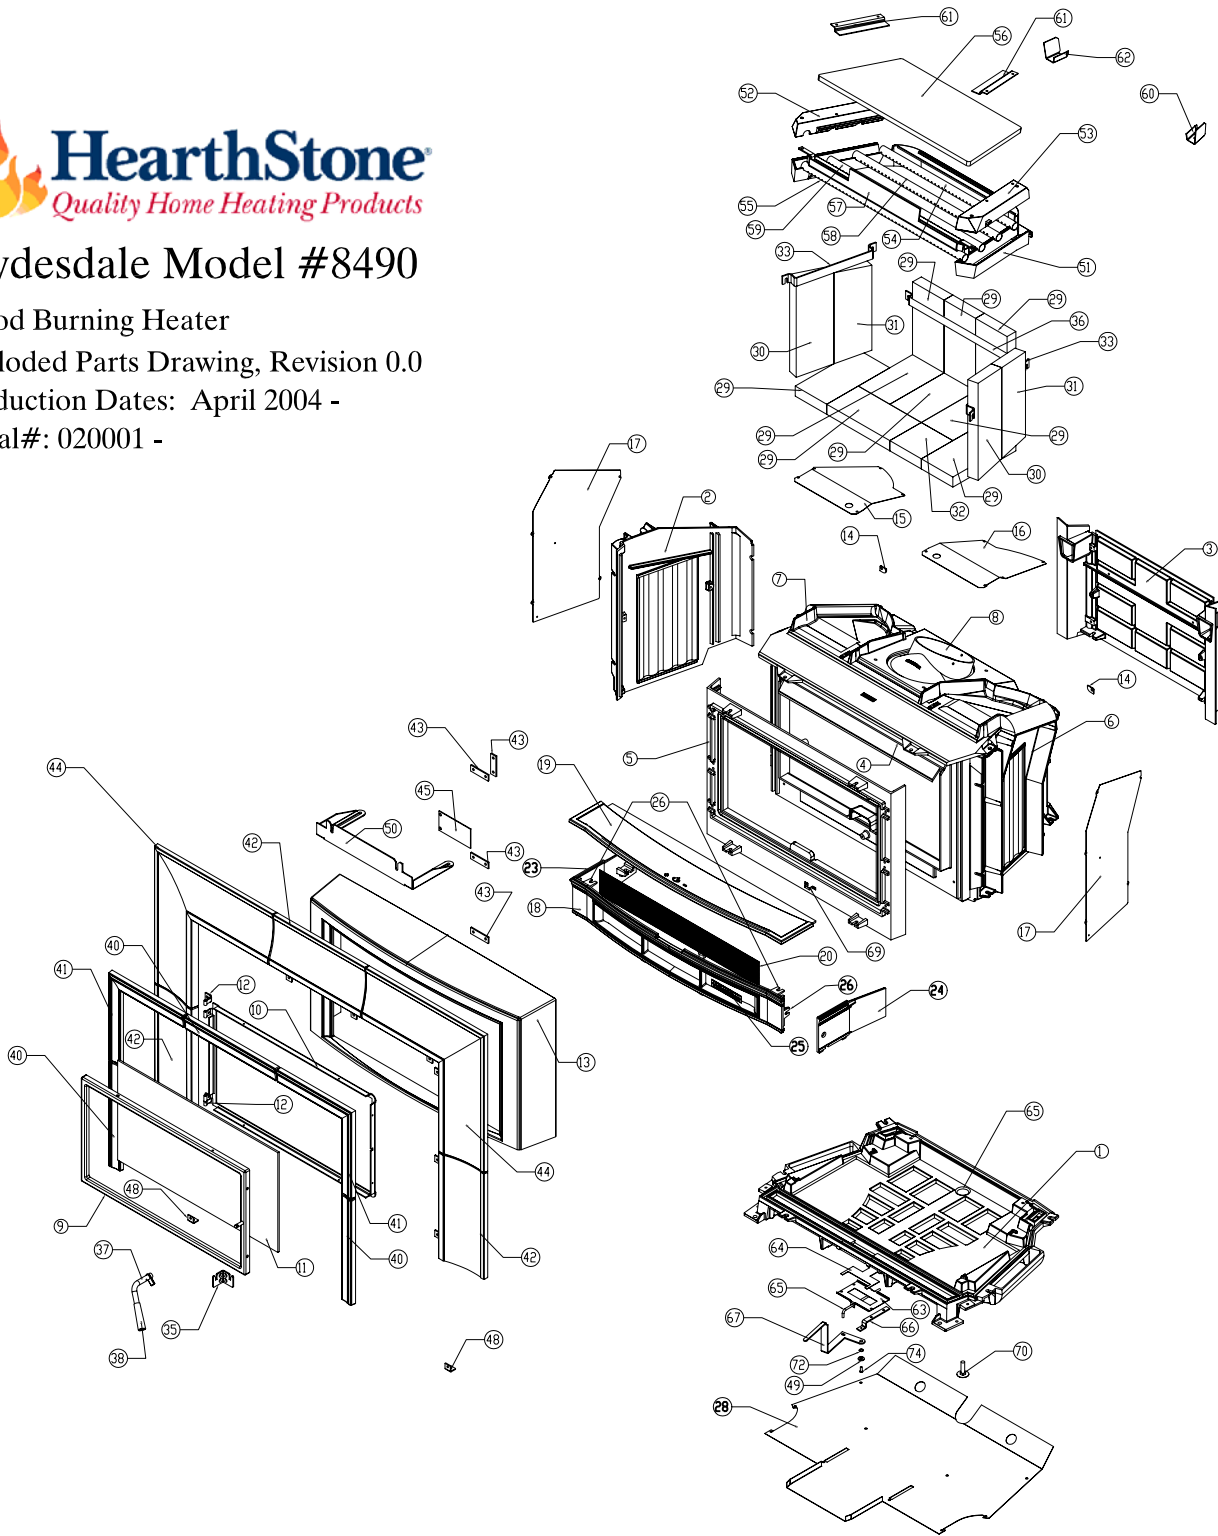

Clydesdale Model #8490

Wood Burning Heater

Exploded Parts Drawing, Revision 0.0

Production Dates: April 2004 -

Serial#: 020001 -

Model: Clydesdale Model #8490

Production Dates: July 2004 -

Serial #: 001001 -

[Link to
Parts Pricelist](#)

Note: Color must be specified for cast iron parts which are available in enamel.

Key	Part #	Description
1	2410-900	Bottom Casting
2	2410-910	Left Side Panel Casting
3	2410-905	Back Casting
4	2410-940	Primary Air Manifold
5	2410-945	Front Panel Casting
6	2410-915	Right Side Panel Casting
7	2410-970	Top Casting
8	2410-975	Flue Collar
9	5490-042	Door, Outer Frame
10	5490-040	Door, Inner Frame
11	3030-041	Clydesdale Glass
12	5470-045	Hinge
13	2410-950	Front Façade
14	5490-020	Surround Clip
15	5490-085	Air Shroud, Top Left
16	5490-087	Air Shroud , Top Right
17	5490-025	Air Shroud, Side
18	2410-930	Ash Lip/Blower Housing, Front
19	2410-935	Ash Lip/Blower Housing, Top
20	5490-035	Ash Lip Grill Screen
23	2410-920	Ash Lip/Blower Housing, Left Side
24	2410-925	Ash Lip/Blower Housing, Right Side
25	3400-101	HearthStone Name Plate
26	4200-0765	1/4-20 U-Nut
28	5490-010	Air Shroud, Bottom
29	0000-101	Stone: 4-1/2"x1-1/4"x9"
30	0400-900	Stone: 4-1/2"x12", Angled