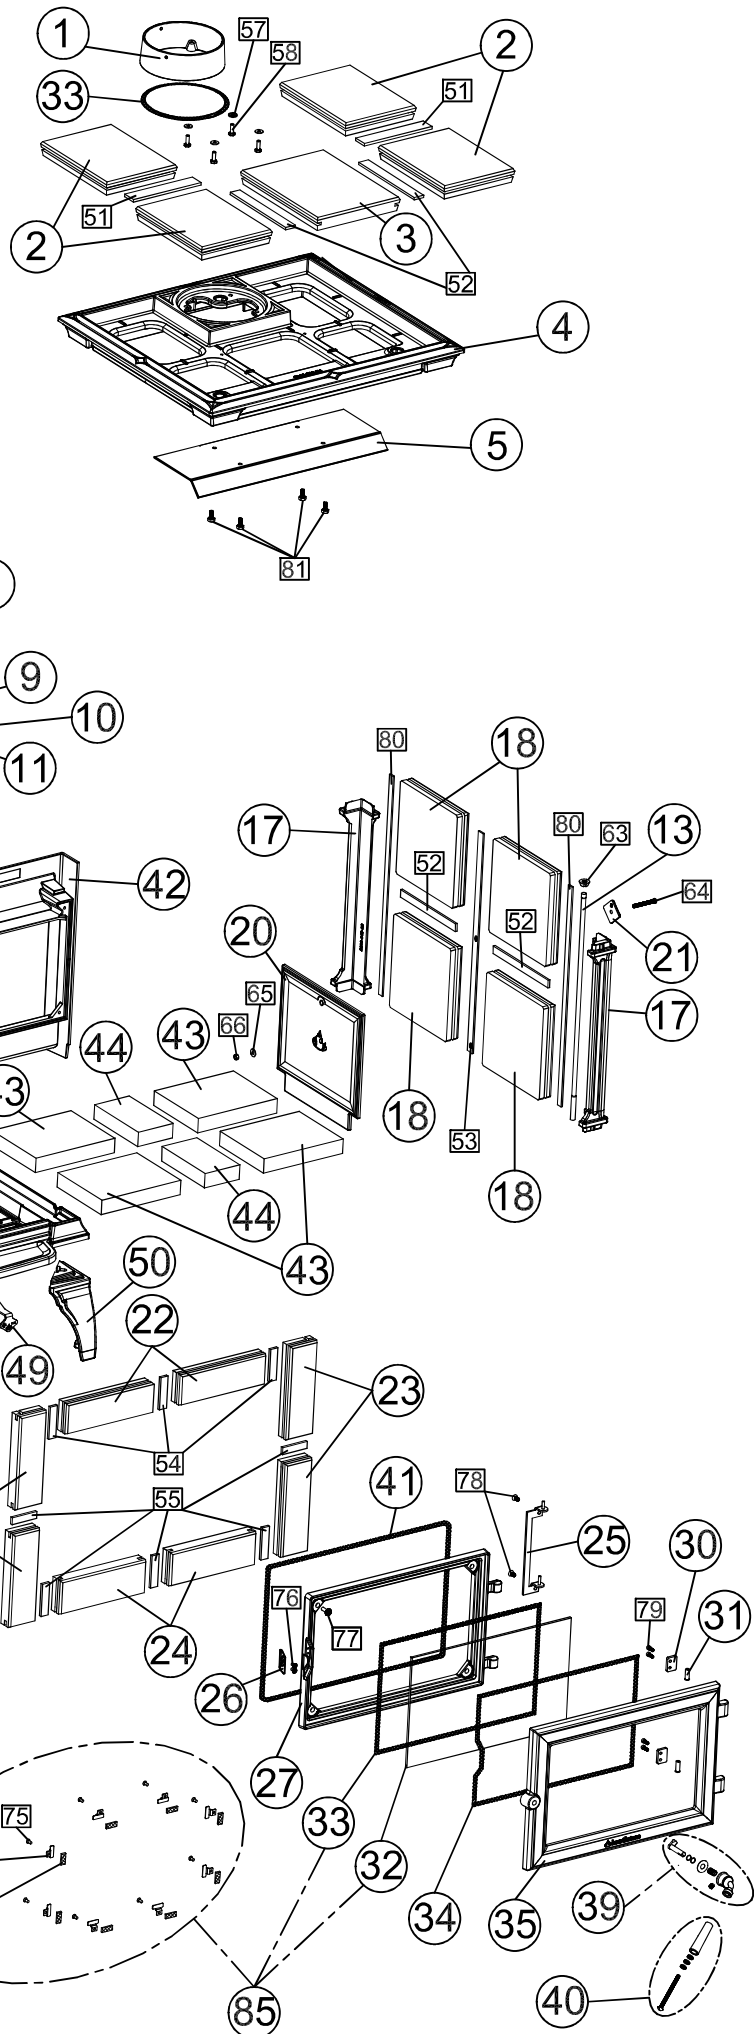

Castleton Model# 8030

Wood Stove Heater

Illustrated Parts List Revision 0.1

Production Dates: May, 2013 -

Serial #: 001001

Not Shown:

- 90-57210 Blower Kit
- 90-53300 Outside Air Kit
- 90-68300 Rear Heat Shield Kit
- 90-69300 Spark Screen Kit
- 90-58300 Gasket Kit