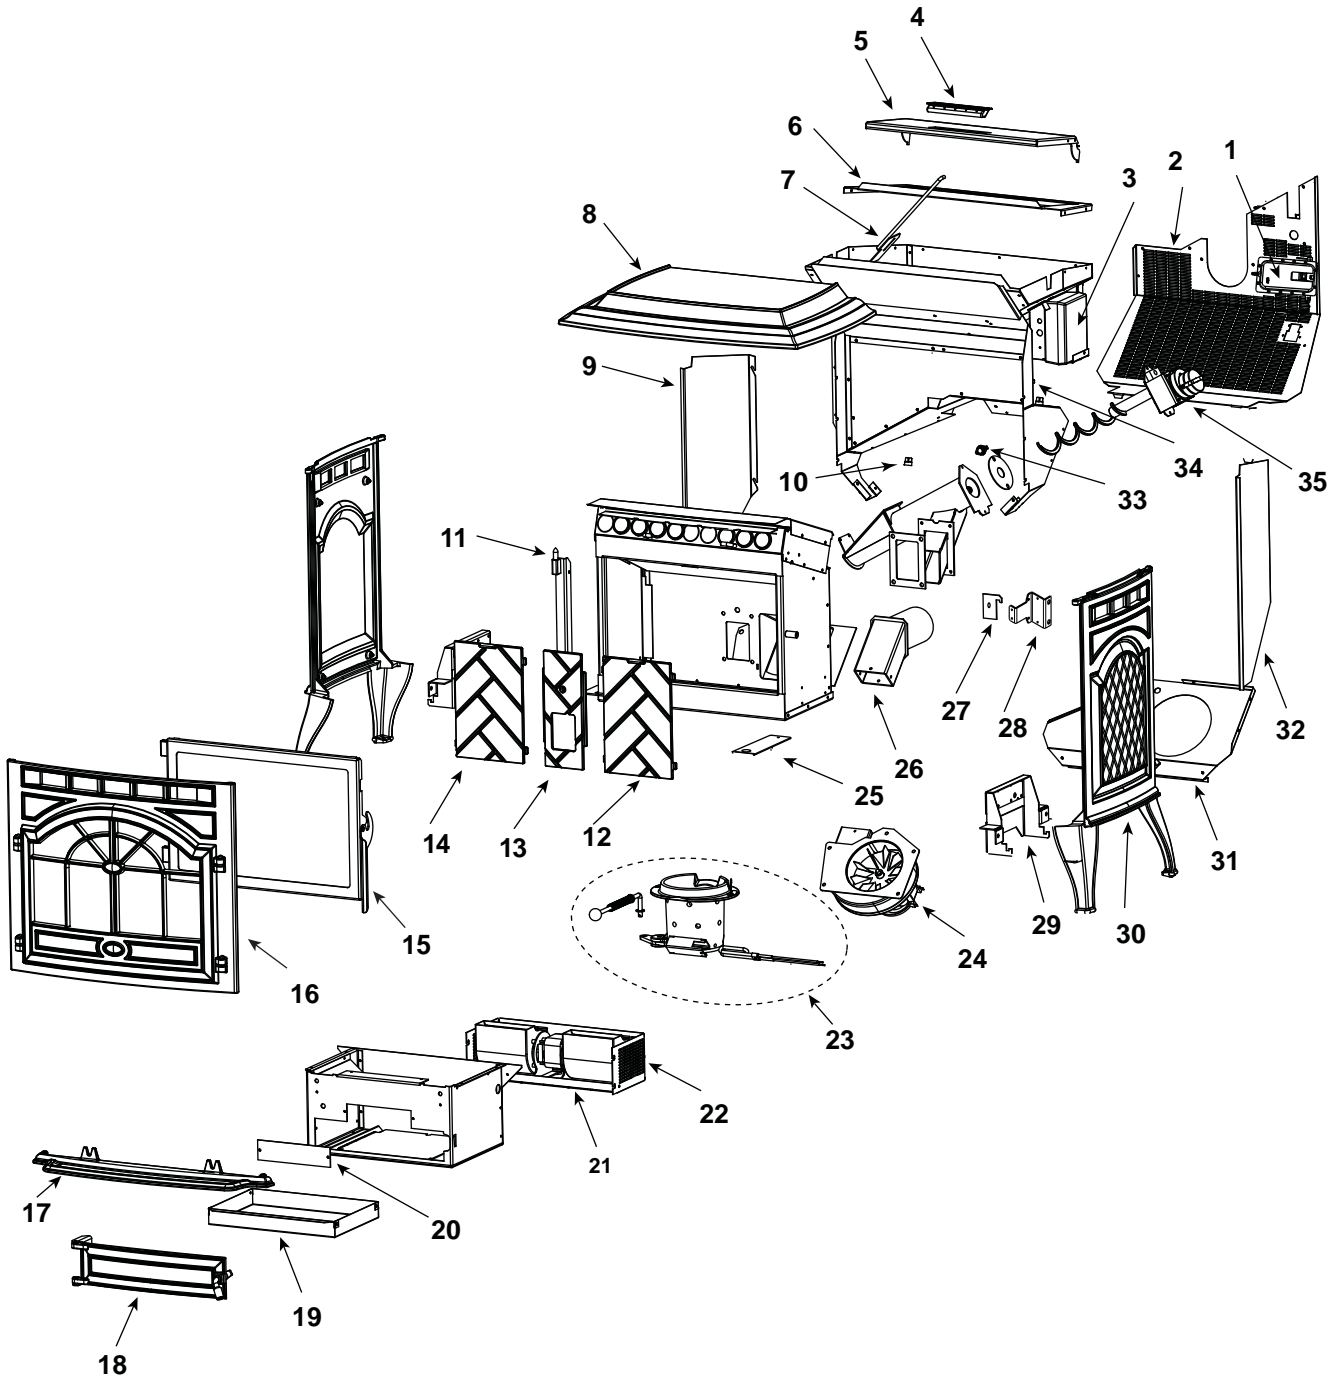

May 2001 thru Aug 2003 810-0210 (MBK) 810-0220 (Sahara) 810-0230 (PMH) 810-0260 (PCR), 810-0270 (PMB), 810-0270 (PMB)

Mar 2003 thru Feb 2006 Castile -MBK, Castile-PCR, Castile -PGR, Castile -PMH, Castile-PMB, Castile -CLG, Castile -CCR

Feb 2006 Thru Oct 2009 Castile -MBK1, Castile-PMH1, Castile-CLG1, Castile-CCR1, Castile -CSB, Castile -CWL

Part number list on following pages.