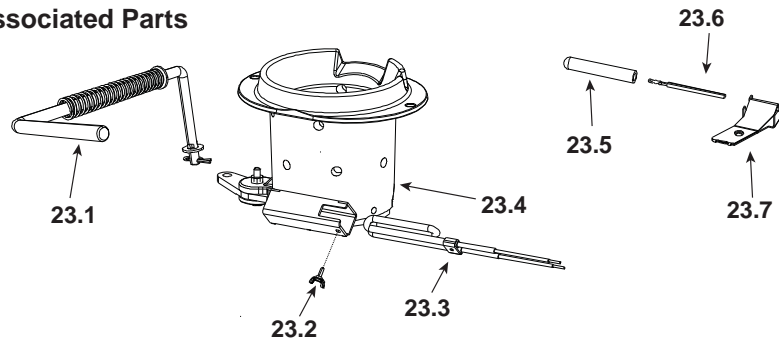

Beginning Manufacturing Date: May 2001
Ending Manufacturing Date: Aug 2009

IMPORTANT: THIS IS DATED INFORMATION. Parts must be ordered from a dealer or distributor. **Hearth and Home Technologies does not sell directly to consumers.** Provide model number and serial number when requesting service parts from your dealer or distributor.

**Stocked
at Depot**

ITEM	DESCRIPTION	COMMENTS	PART NUMBER	
16	Face - Must Specify Color	Matte Black	413-0030BK	
		No longer available	413-0030POR	
		No longer available	413-0030PWD	
17	Ashcatcher - Must Specify Color	Matte Black	413-0010BK	
		No longer available	413-0010POR	
		No longer available	413-0010PWD	
18	Ash Door Assembly		812-4600	
	Gasket, Rope, 1/4", Black		834-1460	Y
	Handle, Ash Removal System		472-5060	
19	Ash Pan		413-0400	
20	Igniter Access Plate		SRV413-0380	
21	Blower, Convection		812-4900	Y
22	Shroud, Convection Blower		SRV413-0300	

#23 Firepot Assembly and Associated Parts

23.1	Firepot Pull Rod Assembly		413-5100	
	Knob, Ash Dump Control Rod		832-3020	
	Spring, Firepot		200-2050	
23.2	Wing Thumb Screw 8-32 x 1/2	Pkg of 24	7000-223/24	Y
23.3	Heating Element Assembly 18" (Loop Igniter)	Pkg of 10	SRV7000-462/10	Y
23.4	Firepot Assembly		SRV414-5200	Y
	Bushing, Firepot		410-8320	Y
	Floor, Firepot		414-0290	Y
	Gasket, Firepot		240-0930	Y
	Nut, Lock 1/4-20	Pkg of 25	226-0090/25	Y
	Bolt, Firepot, 1-1/4" Long	Pkg of 25	225-0120/25	Y
23.5	Thermocouple Cover	Pkg of 10	812-4920	Y
23.6	Thermocouple		812-4470	Y
23.7	Thermocouple Clamp		SRV7001-203	Y

Additional service part numbers appear on following page.