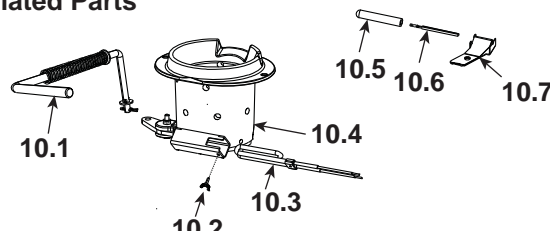

Beginning Manufacturing Date: Oct. 2009
Ending Manufacturing Date: Active

IMPORTANT: THIS IS DATED INFORMATION. Parts must be ordered from a dealer or distributor. **Hearth and Home Technologies does not sell directly to consumers.** Provide model number and serial number when requesting service parts from your dealer or distributor.

**Stocked
at Depot**

ITEM	DESCRIPTION	COMMENTS	PART NUMBER	
1	Hopper Lid Assembly	Black	SRV7021-022MBK	
		Mahogany	SRV7021-022PMH	
		Sienna Bronze	SRV7021-022CSB	
		Willow	SRV7021-022CWL	
	Bumper, Rubber	Pkg of 12	SRV224-0340/12	Y
	Magnet Round		SRV7000-140	Y
2	Top	Black	7021-101MBK	
		Mahogany	7021-101PMH	
		Sienna Bronze	7021-101CSB	
		Willow	7021-101CWL	
3	Cast Retainer Upper		SRV7021-141	
4	Convection Air Director		SRV7021-123	
5	Hinge Bracket		SRV7021-115	
6	Outer Skin Left		SRV7021-119	
7	Brick, Left / Right, Cast		414-0270	
8	Brick, Center, Cast		414-0260	
9	Cast Retainer Lower Left Assembly		SRV7021-018	

#10 Firepot Assembly and Associated Parts

10.1	Pull Rod Assembly		SRV7021-005	
	Knob, Ash Dump Control Rod		832-3020	
	Spring, Firepot		200-2050	
10.2	Wing Thumb Screw 8-32 x 1/2	Pkg of 24	7000-223/24	Y
10.3	Heating Element Assembly 18" (Loop Igniter)	Pkg of 10	SRV7000-462/10	Y
10.4	Firepot Assembly		SRV414-5200	Y
	Bushing, Firepot		410-8320	Y
	Floor, Firepot		414-0290	Y
	Gasket, Firepot		240-0930	Y
	Nut, Lock 1/4-20	Pkg of 25	226-0090/25	Y
	Bolt, Firepot, 1-1/4" Long	Pkg of 25	225-0120/25	Y
10.5	Thermocouple Cover	Pkg of 10	812-4920	Y
10.6	Thermocouple		812-4470	Y
10.7	Thermocouple Clamp		SRV7001-203	Y

Additional service part numbers appear on following page.