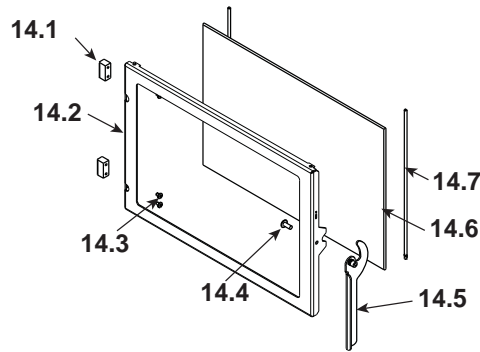

#14 Door Assembly

14	Door Assembly		SRV7021-007	
14.1	Hinge, Female		450-2910	
14.2	Door Frame		SRV7021-114	
	Gasket, Tadpole, 3/8	10 ft.	842-5130	Y
14.3	Screw, Pan Head Philips, 10/32 x 1/4	Pkg of 24	229-1230/24	Y
14.4	Screw, Machine Screw 1/4-20 x 5/8	Pkg of 24	220-0440/24	Y
14.5	Door Latch Assembly		7021-006	
14.6	Glass Assembly (w/gasket) 17-1/4" W x 11-5/8" H		7001-038	Y
14.7	Retainer, Rope		7001-192	Y
	Tape, 1/2" X 1/16, 10 Ft	10 ft.	240-0290/10	Y
	Tape, Door Corner	1 ft.	SRV7027-227	Y
15	Ash Drawer Front		SRV7021-138	
16	Ash Drawer Gasket		SRV7021-139	
17	Ash Drawer		SRV7021-140	
18	Igniter Access Plate		SRV413-0380	
19	Convection Blower, 150 CFM		812-4900	Y
20	Shroud, Convection Blower		SRV413-0300	
21	Cast Retainer Lower Right Assembly		SRV7021-021	