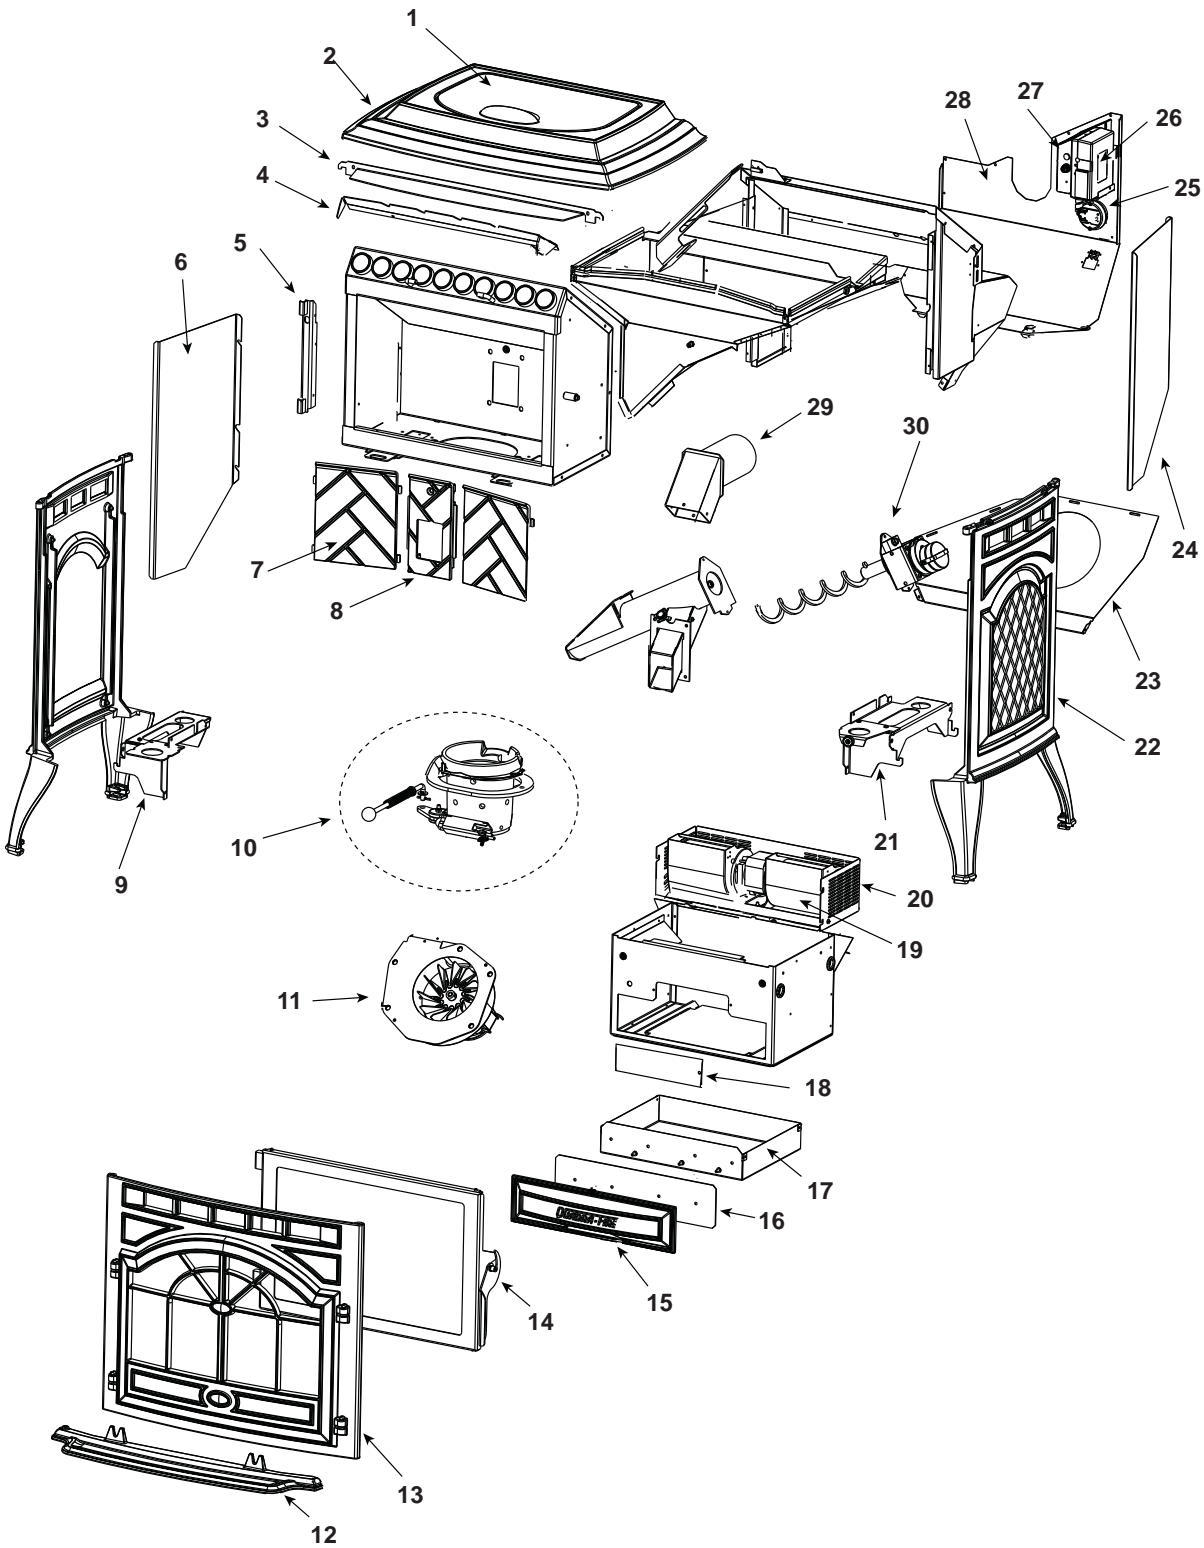

CASTILE-CSB-B, , CASTILE-MBK-B, CASTILE-PMH-B
CASTILE-CWL-B (Oct 2009 thru June 2011)

Part number list on following pages.

Beginning Manufacturing Date: Oct. 2009
Ending Manufacturing Date: Active

IMPORTANT: THIS IS DATED INFORMATION. Parts must be ordered from a dealer or distributor. **Hearth and Home Technologies does not sell directly to consumers.** Provide model number and serial number when requesting service parts from your dealer or distributor.

**Stocked
at Depot**

ITEM	DESCRIPTION	COMMENTS	PART NUMBER	
1	Hopper Lid Assembly	Black	SRV7021-022MBK	
		Mahogany	SRV7021-022PMH	
		Sienna Bronze	SRV7021-022CSB	
		Willow	SRV7021-022CWL	
	Bumper, Rubber	Pkg of 12	SRV224-0340/12	Y
	Magnet Round		SRV7000-140	Y
2	Top	Black	7021-101MBK	
		Mahogany	7021-101PMH	
		Sienna Bronze	7021-101CSB	
		Willow	7021-101CWL	
3	Cast Retainer Upper		SRV7021-141	
4	Convection Air Director		SRV7021-123	
5	Hinge Bracket		SRV7021-115	
6	Outer Skin Left		SRV7021-119	
7	Brick, Left / Right, Cast		414-0270	
8	Brick, Center, Cast		414-0260	
9	Cast Retainer Lower Left Assembly		SRV7021-018	

#10 Firepot Assembly and Associated Parts