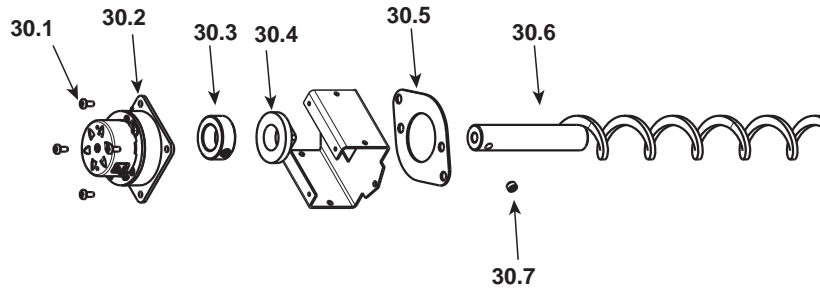

IMPORTANT: THIS IS DATED INFORMATION. Parts must be ordered from a dealer or distributor. **Hearth and Home Technologies does not sell directly to consumers.** Provide model number and serial number when requesting service parts from your dealer or distributor.

Stocked at Depot

ITEM	DESCRIPTION	COMMENTS	PART NUMBER	
22	Side	Black	SRV7021-125MBK	
		Mahogany	SRV7021-125PMH	
		Sienna Bronze	SRV7021-125CSB	
		Willow	SRV7021-125CWL	
23	Convection Plenum Back		SRV7021-120	
24	Outer Skin Right		SRV7021-118	
25	Vacuum Switch		SRV7000-531	Y
26	Control Board 3 Speed		SRV7000-704	Y
27	Wire Harness / Junction Box/ Heat Output Switch		SRV7001-194	Y
	Block, Thermostat Term Dv		230-0690	
28	Outer Skin Back		SRV7021-117	
29	Exhaust Transition Assembly		SRV7021-003	

#30 Feed Assembly

30	Feed Assembly		812-4760	Y
30.1	Screw 8-32 x 3/8	Pkg of 40	225-0500/40	Y
30.2	Feed Motor		812-4421	Y
30.3	Collar, Set, 7/8		229-0520	
30.4	Bearing, Feed System, Nylon		410-0552	Y
30.5	Gasket, Feed Motor		240-0731	Y
30.6	Feed Spring Assembly (Only)		SRV7001-046	Y
30.7	Screw 5/16 - 18 x 1/4	Pkg of 25	225-0550/25	Y

Additional service part numbers appear on following page.