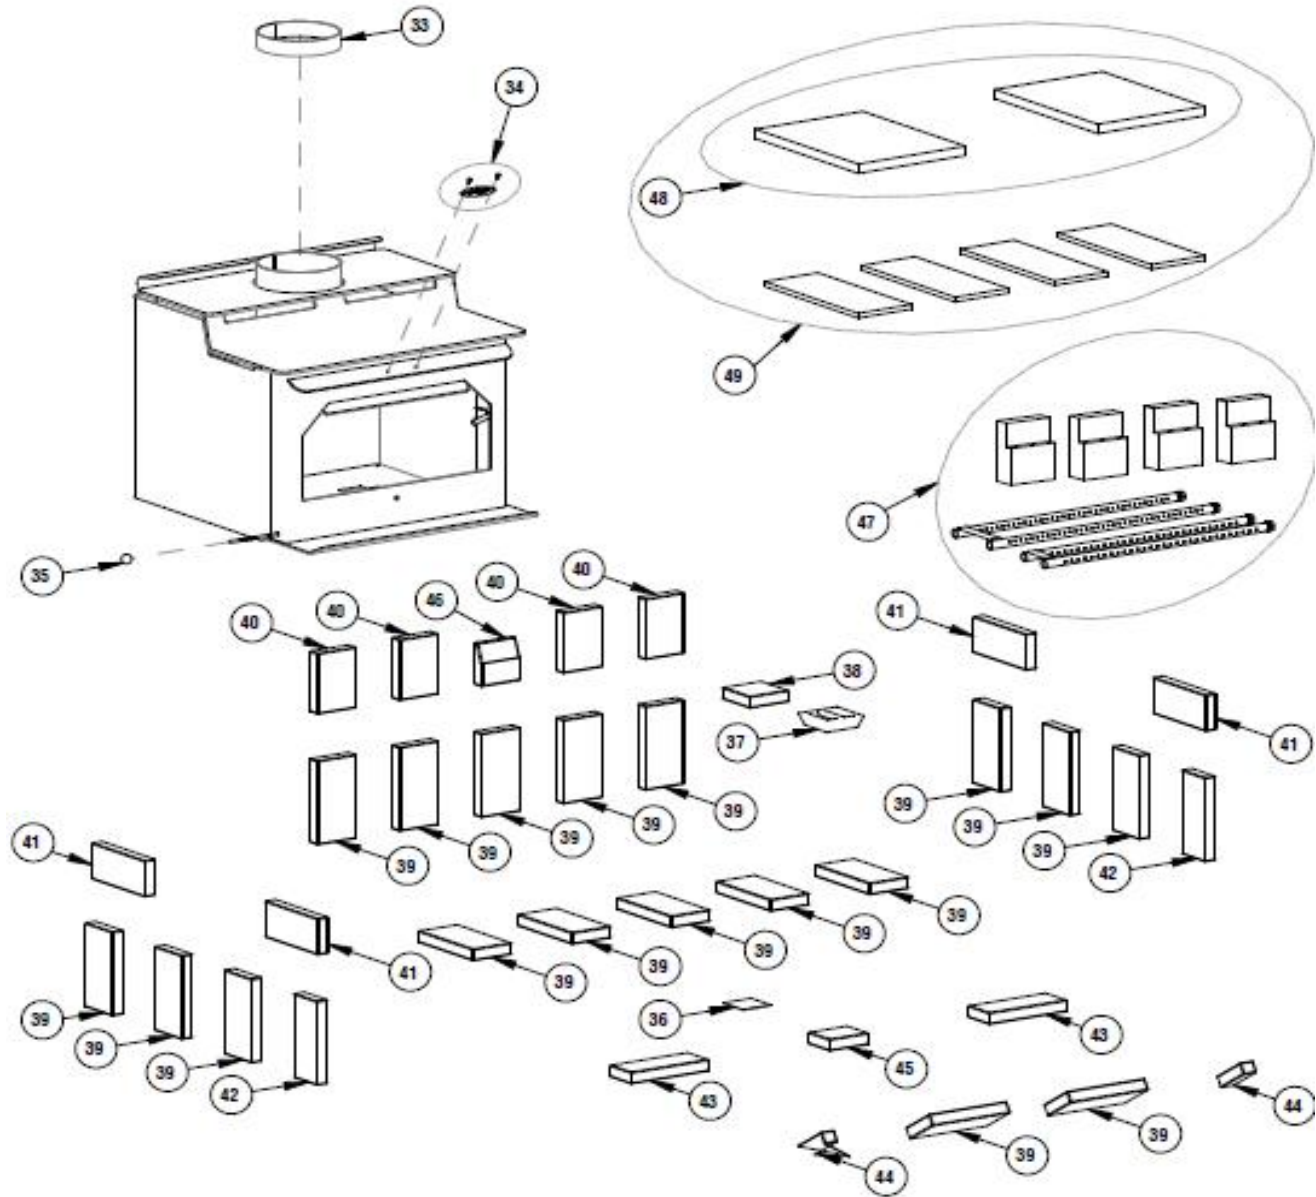

Faceplate Kit - Old Style (includes faceplate, handle and nameplate)

	71152	Traditional Brushed Nickel

Faceplate Only - Current Style

Item No.	Cat. No.	Description
10	71082	Faceplate Traditional Large Wrap Black
10	71083	Faceplate Traditional Large Wrap Gold
10	71084	Faceplate Traditional Large Wrap Nickel
10	71149	Faceplate Traditional Large Wrap Brushed Gold
10	71146	Faceplate Traditional Large Wrap Brushed Nickel

Note: Items in italics may be discontinued 6 months after the end of model production or later if inventory is available.