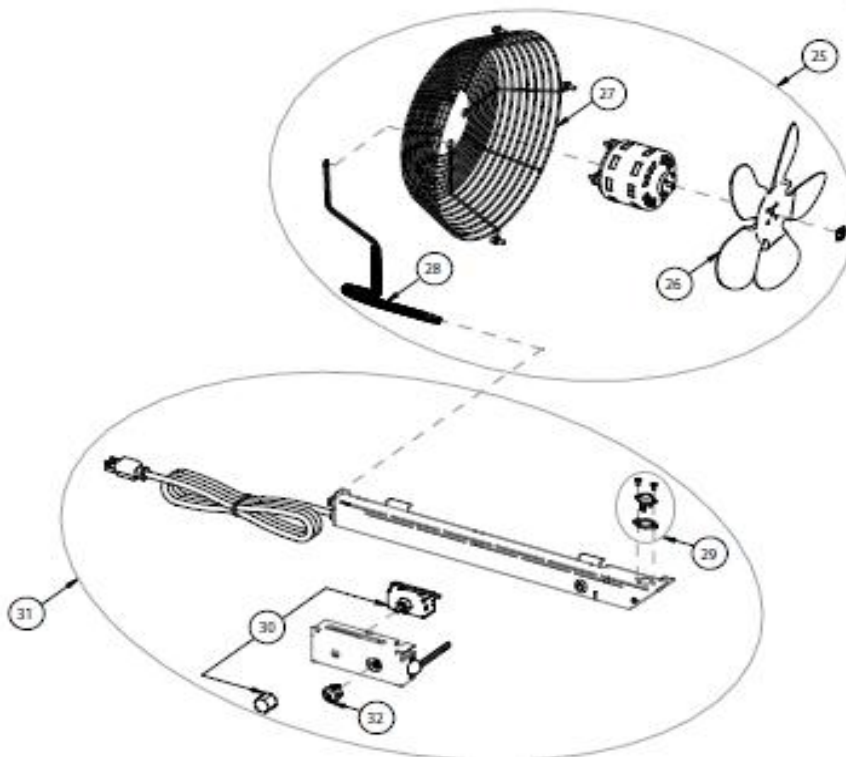

Faceplate Kit - Old Style (includes faceplate, handle and nameplate)

	71152	Traditional Brushed Nickel
--	-------	----------------------------

Faceplate Only - Current Style

Item No.	Cat. No.	Description
10	71082	Faceplate Traditional Large Wrap Black
10	71083	Faceplate Traditional Large Wrap Gold
10	71084	Faceplate Traditional Large Wrap Nickel
10	71149	Faceplate Traditional Large Wrap Brushed Gold
10	71146	Faceplate Traditional Large Wrap Brushed Nickel

Note: Items in italics may be discontinued 6 months after the end of model production or later if inventory is available.

Door Parts

Blower Parts

Leg and Leg Parts

Ash Drawer Pedestal and Pedestal