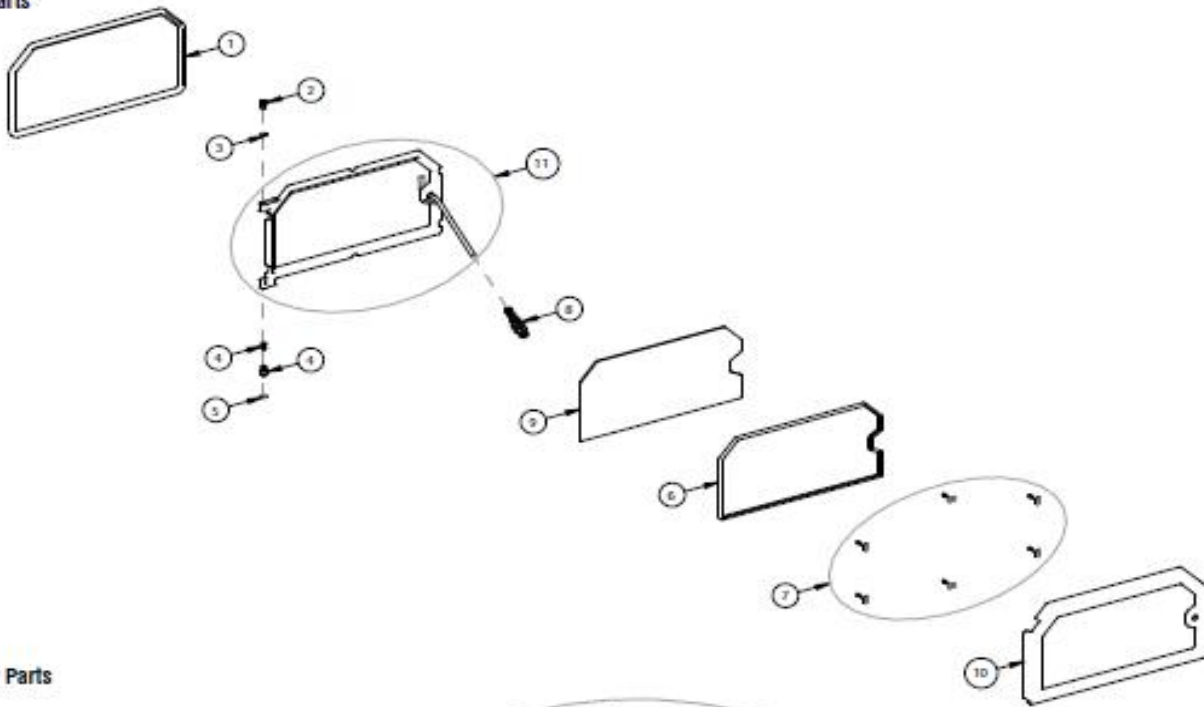

Door Parts

Blower Parts