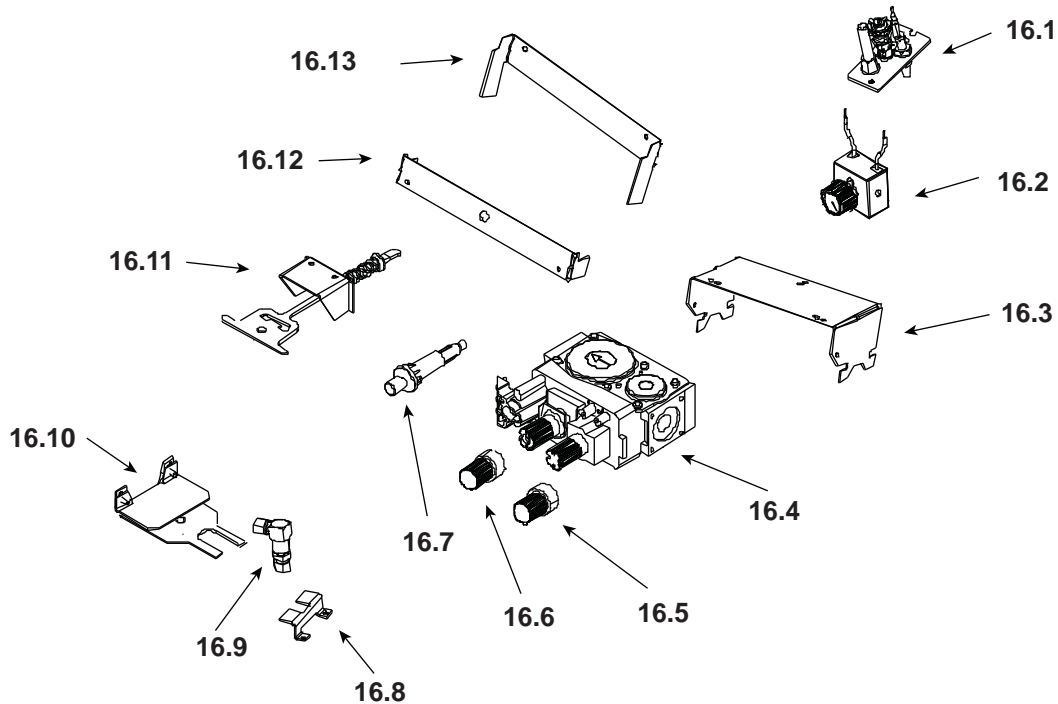

#16 Bottom Firebox Assembly

IMPORTANT: THIS IS DATED INFORMATION. Parts must be ordered from a dealer or distributor. **Hearth and Home Technologies does not sell directly to consumers.** Provide model number and serial number when requesting service parts from your dealer or distributor.

**Stocked
at Depot**

ITEM	DESCRIPTION	COMMENTS	PART NUMBER	
16.1	Pilot Assembly NG(for LP use LP Pilot Orifice)		7003-014	Y
	Pilot Assembly NG (with Injector)		842-4280	Y
16.2	Speed Control		842-0370	Y
16.3	Valve Bracket		7008-112	
16.4	Valve NG		842-0240	Y
	Valve LP		842-0230	Y
16.5	Knob Extension, On/ Off		571-534	Y
16.6	Knob, Extension, HI/LO		571-533	Y
16.7	Piezo Ignitor		291-513	Y
16.8	Bulkhead Stop		474-0090	
16.9	Bulkhead		26457	Y
16.10	Air shutter Assembly		7002-016	Y
16.11	Latch Assembly		7003-005	Y
16.12	Burner Support, Front		7002-132	
16.13	Burner support, Rear		7002-127	
	Flex Assembly 24 in		2098-034	Y
	Orifice, NG .106		19837	Y
	Orifice, LP .063		17236	Y

Additional service part numbers appear on following page.