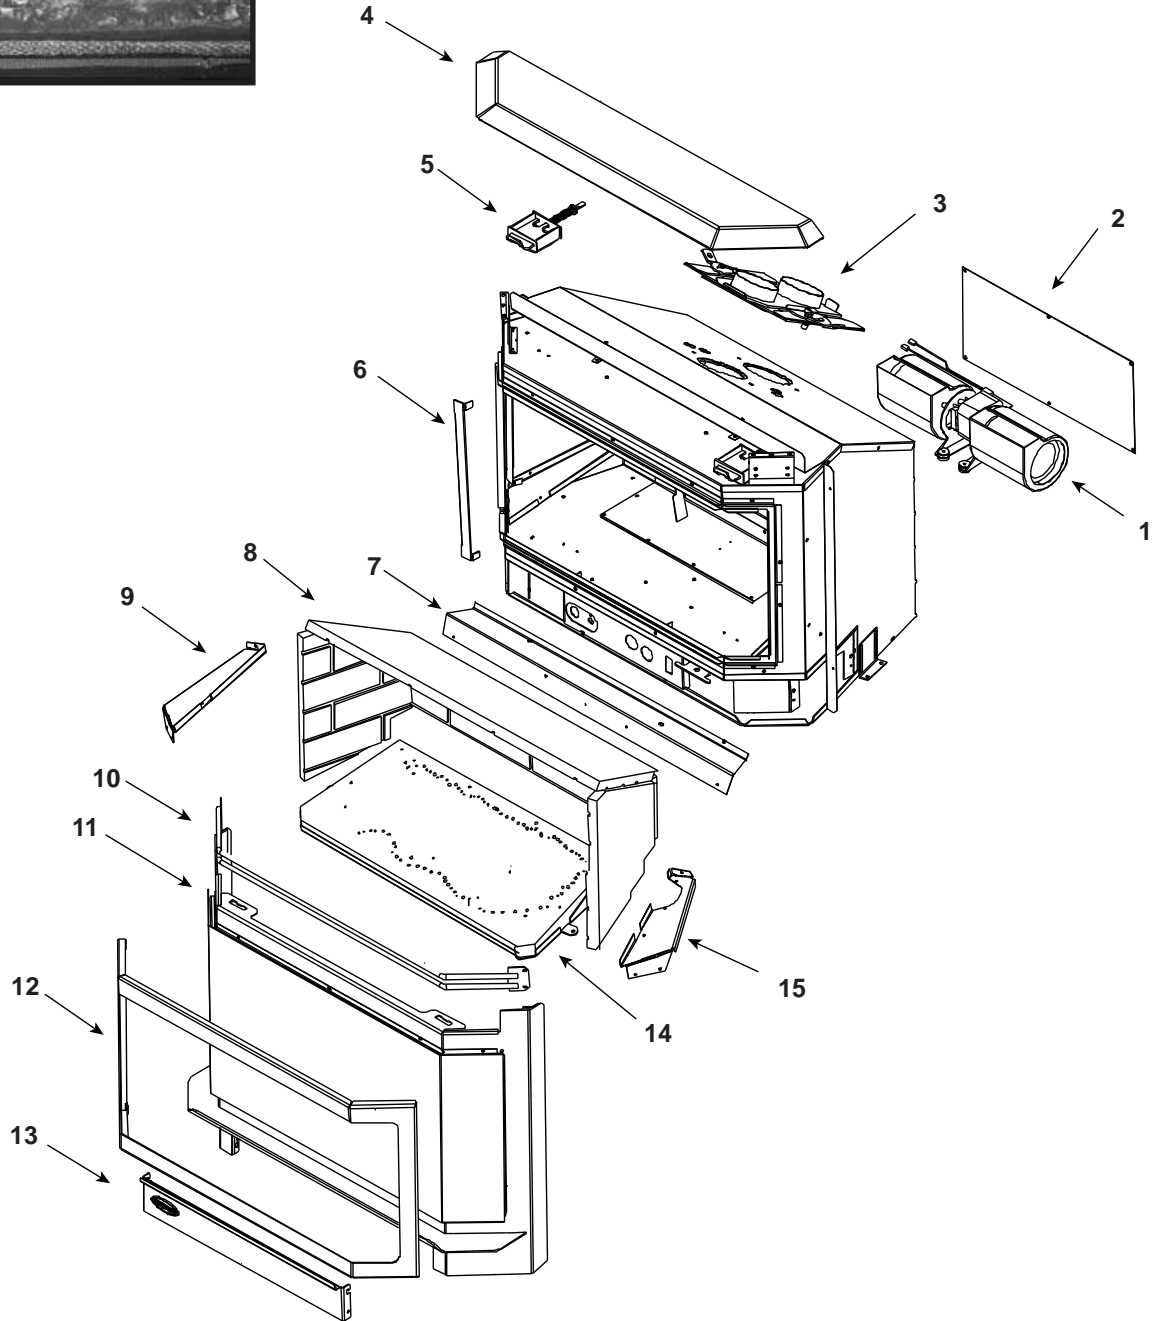

Log Set Assembly

Part number list on following page.