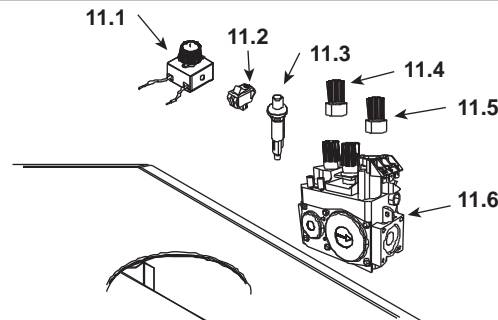

IMPORTANT: THIS IS DATED INFORMATION. Parts must be ordered from a dealer or distributor. **Hearth and Home Technologies does not sell directly to consumers.** Provide model number and serial number when requesting service parts from your dealer or distributor.

Stocked at Depot

ITEM	DESCRIPTION	COMMENTS	PART NUMBER	
	Log Set Assembly		842-4111	Y
1	Top Assembly	No longer available	SRV452-0380A	
2	Curtain Side	No longer available	SRV452-0360	
3	Refractory Assembly	Metal	452-0440	
4	Burner Assembly	Pre SN 653758	842-4070	Y
		Post SN 653758	842-5180	Y
5	Grill Bar Assembly	Black	SRV474-5050	
		No longer available	RDGRL-CB-GD	
		No longer available	RDGRL-CB-NL	
6	Door Assembly		DOOR-COLBAY	
7	Door Crown	Black	SRV452-0130	
		No longer available	DC-CB-GD	
		No longer available	DC-CB-NL	
8	Rear Log Support		474-0080	
9	Latch Assembly		452-5070	Y
10	Valve Cover	No longer available	SRV474-0240	

#11 Valve Components

11.1	Speed Control		842-0370	Y
	Knob		200-2041	Y
11.2	On/Off Rocker Switch		230-0730	Y
11.3	Piezo Ignitor		291-513	Y
11.4	Knob On/Off		571-534	Y
11.5	Knob Hi/LO		571-533	Y
11.6	Valve NG		842-0240	Y
	Valve LP		842-0230	Y
	Valve Bracket		474-0230	
	Conversion Kit NG		NGK-MB	Y
	Conversion Kit LP		LPK-MB	Y
	Pilot Orifice NG		842-4440	Y
	Pilot Orifice LP		200-2630	Y
	Regulator NG		230-1570	Y
	Regulator LP		230-1520	Y

Additional service part numbers appear on following page.