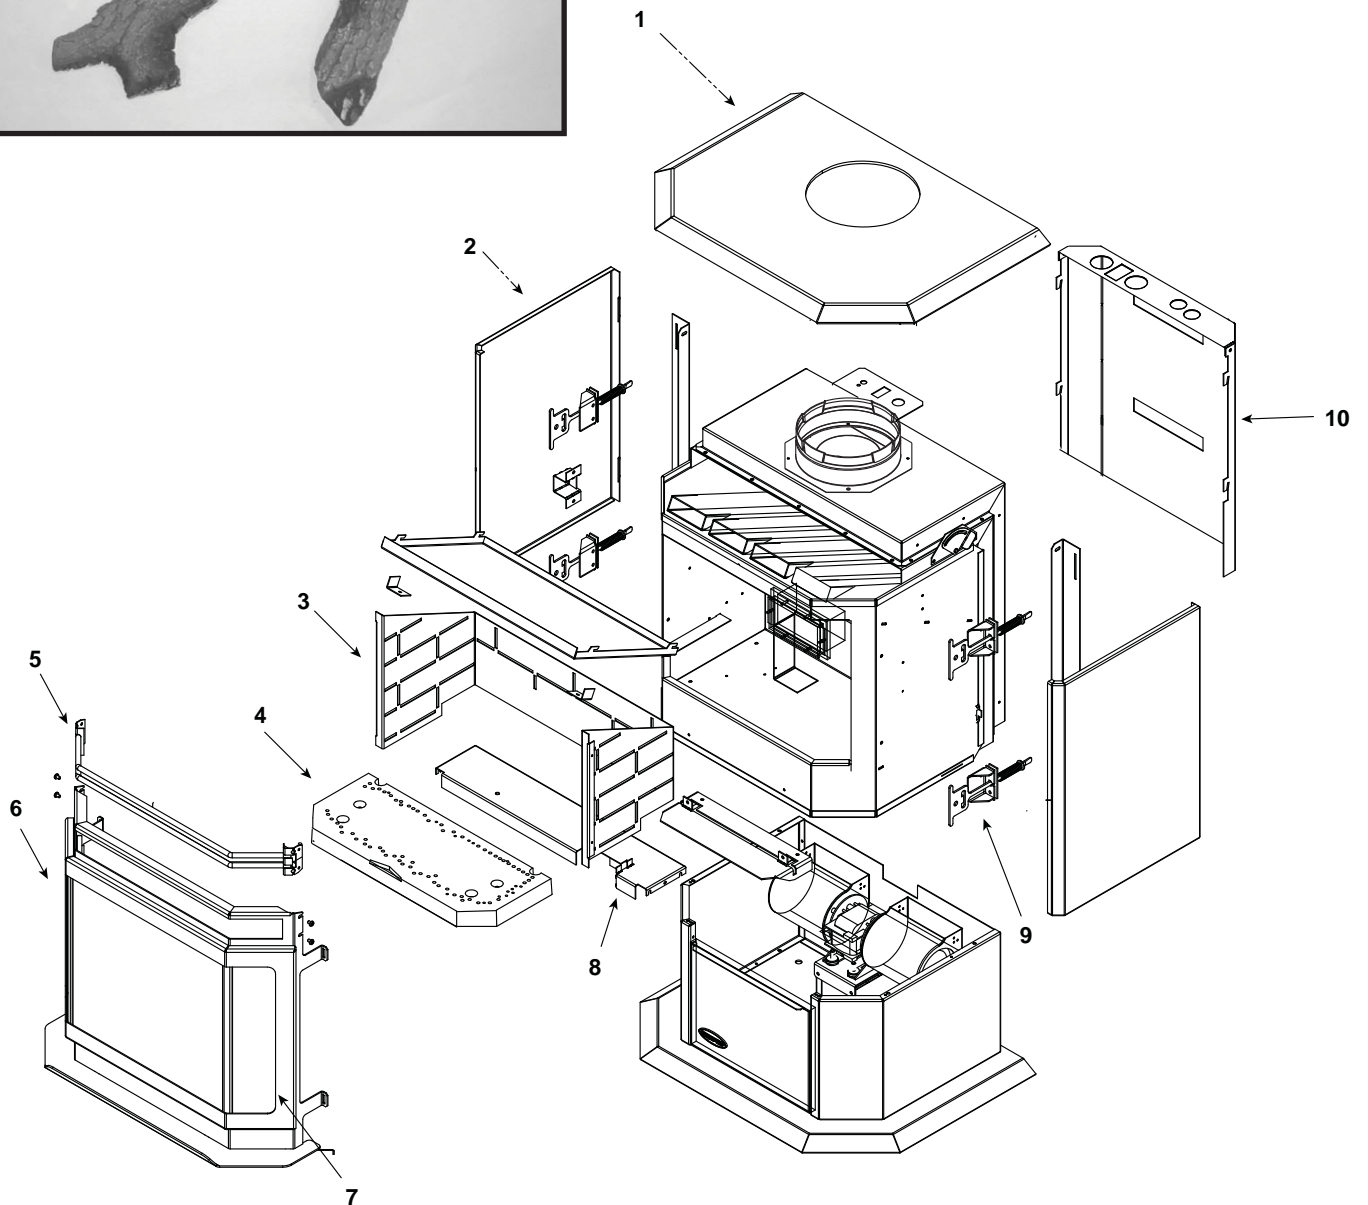

Log Set Assembly

Part number list on following page.

IMPORTANT: THIS IS DATED INFORMATION. Parts must be ordered from a dealer or distributor. **Hearth and Home Technologies does not sell directly to consumers.** Provide model number and serial number when requesting service parts from your dealer or distributor.

Stocked at Depot

ITEM	DESCRIPTION	COMMENTS	PART NUMBER	
	Log Set Assembly		842-4111	Y
1	Top Assembly	No longer available	SRV452-0380A	
2	Curtain Side	No longer available	SRV452-0360	
3	Refractory Assembly	Metal	452-0440	
4	Burner Assembly	Pre SN 653758	842-4070	Y
		Post SN 653758	842-5180	Y
5	Grill Bar Assembly	Black	SRV474-5050	
		No longer available	RDGRL-CB-GD	
		No longer available	RDGRL-CB-NL	
6	Door Assembly		DOOR-COLBAY	
7	Door Crown	Black	SRV452-0130	
		No longer available	DC-CB-GD	
		No longer available	DC-CB-NL	
8	Rear Log Support		474-0080	
9	Latch Assembly		452-5070	Y
10	Valve Cover	No longer available	SRV474-0240	