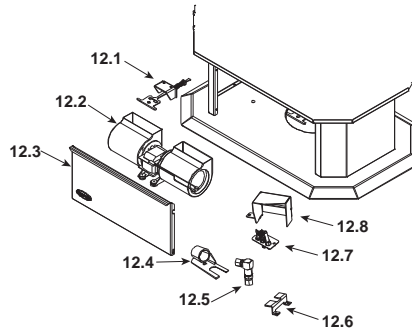

#12 Pedestal Assembly

IMPORTANT: THIS IS DATED INFORMATION. Parts must be ordered from a dealer or distributor. **Hearth and Home Technologies does not sell directly to consumers.** Provide model number and serial number when requesting service parts from your dealer or distributor.

**Stocked
In Depot**

ITEM	DESCRIPTION	COMMENTS	PART NUMBER	
12.1	Latch Assembly		452-5070	Y
12.2	Blower		812-4900	Y
	Blower Plate		457-0560	
	Blower Bracket		474-0210	
12.3	Pedestal Door		SRV474-0190	
12.4	Air Shutter Assembly		468-5060	Y
12.5	Bulkhead		26457	Y
12.6	Bulkhead Stop		474-0090	
12.7	Pilot Assembly		842-4940	Y
	Thermocouple		200-2950	Y
	Thermopile		842-0250	Y
12.8	Pilot Bracket		474-0100	
	Adaptor	Inner 4"	200-2470	
	Baffle Assembly		842-4051	
	Baffle Hanger		452-0030	
	Brick Refractory Ceramic	No longer available	841-0810	
	Burner Support Kit		842-5190	
	Electrode	EZ Flush 42	842-4580	Y
	Face Support		474-0260	
	Flex Line	3/8 comp x 30 "	200-2940	Y
	Flex Line	24"	2098-034	Y
	Gasket, Tadploe, 1/2" Bulb, Tail 3/4" PSA	10 FT	842-5130	
	Mineral Wool		050-721	
	Orifice NG (.106)		19837	Y
	Orifice LP (.063)		17236	Y
	Power Cord		832-2410	Y
	Snap Disc		SRV230-0960	Y
	Wire Harness		474-0350	Y
	Component Pack		474-5070	
	Touch Up Paint		812-0910