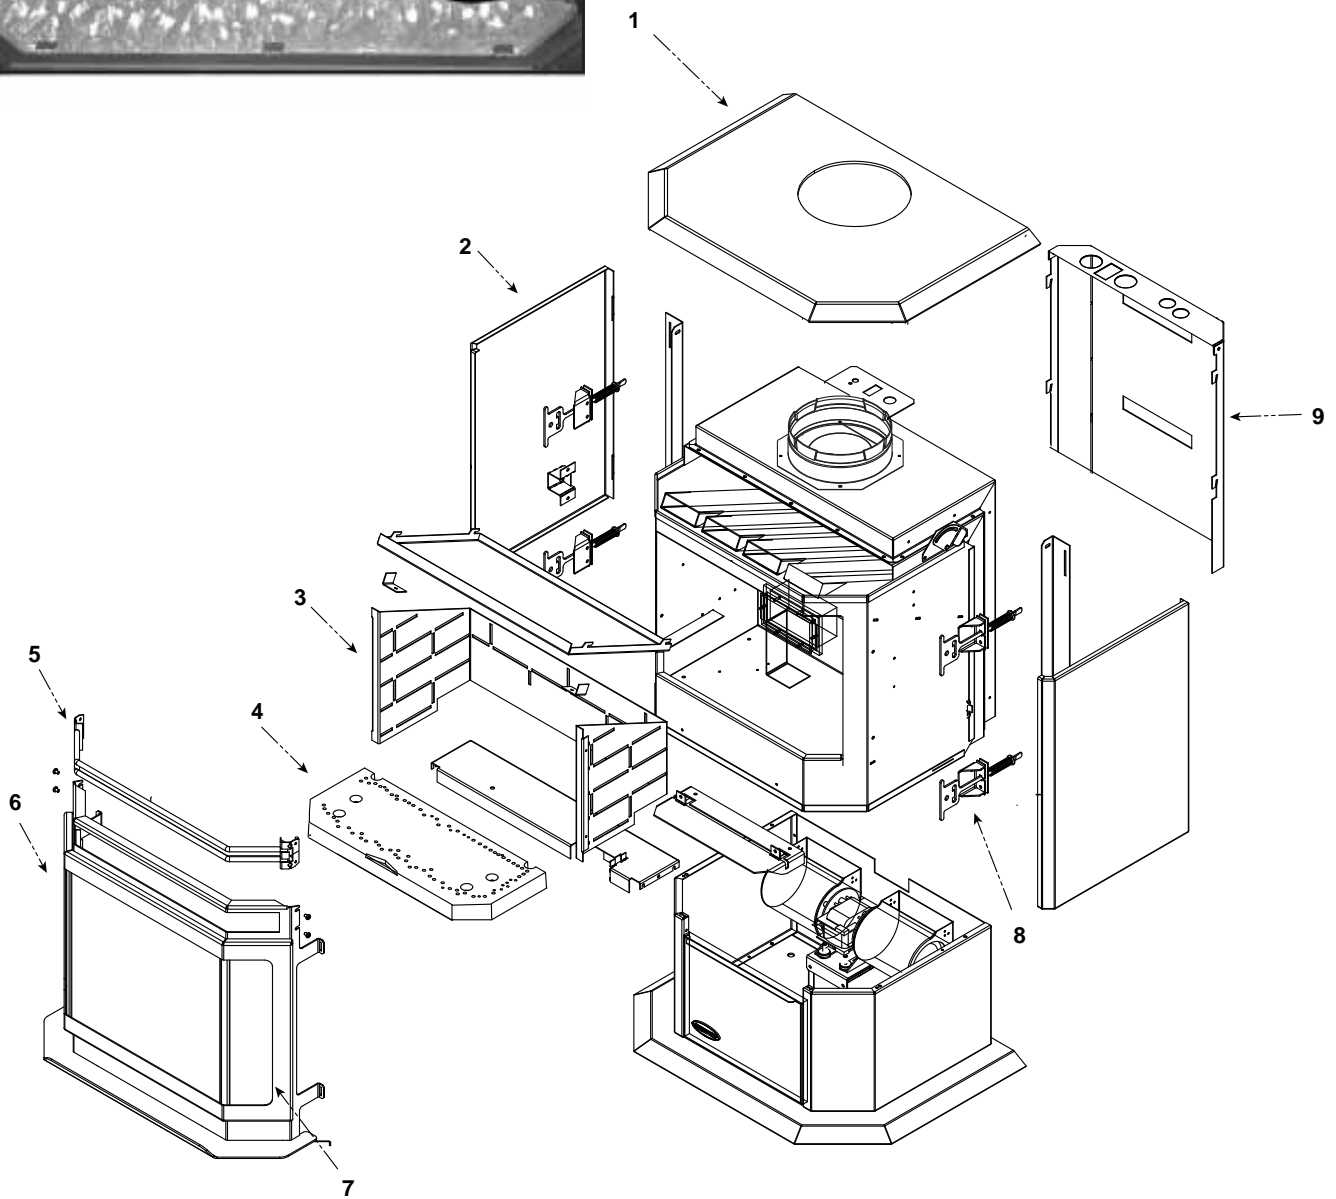

## Log Set Assembly

Part number list on following page.

IMPORTANT: THIS IS DATED INFORMATION. Parts must be ordered from a dealer or distributor. **Hearth and Home Technologies does not sell directly to consumers.** Provide model number and serial number when requesting service parts from your dealer or distributor.

**Stocked  
at Depot**

ITEM	DESCRIPTION	COMMENTS	PART NUMBER	
	Log Set Assembly		842-4111	Y
1	Top Assembly	<b>No longer available</b>	SRV452-0380A	
		Post SN 002660896	452-0380A	
2	Curtain Side	<b>No longer available</b>	SRV452-0360	
		Post SN 002660896	452-0360	
3	Refractory Assembly	Metal	452-0440	
4	Burner Assembly	Pre SN 653758	842-4070	Y
		Post SN 653758	842-5180	Y
5	Grill Bar Assembly, BLACK	Pre SN 002660896	SRV474-5050	
		Post SN 002660896	474-5050	
	Grill Bar Assembly	<b>No longer available</b>	RDGRL-CB-GD	
		<b>No longer available</b>	RDGRL-CB-NL	
6	Door Assembly	Pre SN 002660896	DOOR-COLBAY	
		Post SN 002660896	DOOR-COLBAY-B	
	Gasket, Tadpole	10 FT	842-5130	Y
7	Door Crown, BLACK	Pre SN 002660896	SRV452-0130	
		Post SN 002660896	452-0130	
	Door Crown	<b>No longer available</b>	DC-CB-GD	
		<b>No longer available</b>	DC-CB-NL	
8	Latch Assembly		452-5070	
9	Valve Cover	<b>No longer available</b>	SRV474-0240	
		Post SN 002660896	474-0240	
	Adaptor	Inner 4"	200-2470	
	Adaptor	6 5/8"	7010-172	
	Baffle Assembly		842-4051	
	Baffle Hanger		452-0030	
	Brick Refractory Ceramic	<b>No longer available</b>	841-0810	Y
	Burner Pan		474-0080	
	Burner Support Kit		842-5190	
	Electrode	EZ Flush 42	842-4580	Y
	Face Support		474-0260	
	Flex Line	3/8 comp x 30 "	200-2940	Y
	Flex Line	24"	2098-034	Y
	Mineral Wool		050-721	
	Power Cord		832-2410	Y
	Snap Disc		SRV230-0960	Y
	Wire Harness		474-0350	Y
	Component Pack		474-5070	
	Touch Up Paint	Pre SN 002660896	812-0910	
		Post SN 002660896	TUP-GBK-12	