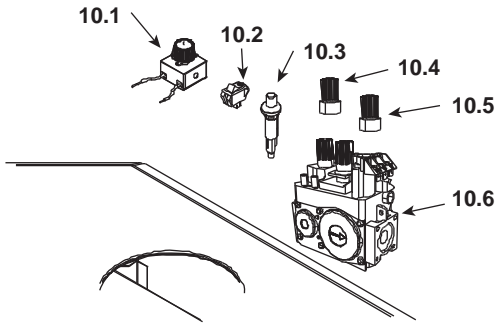

## Log Set Assembly

Part number list on following page.

IMPORTANT: THIS IS DATED INFORMATION. Parts must be ordered from a dealer or distributor. **Hearth and Home Technologies does not sell directly to consumers.** Provide model number and serial number when requesting service parts from your dealer or distributor.

**Stocked  
at Depot**

ITEM	DESCRIPTION	COMMENTS	PART NUMBER	
	Log Set Assembly		842-4111	Y
1	Top Assembly	<b>No longer available</b>	SRV452-0380A	
		Post SN 002660896	452-0380A	
2	Curtain Side	<b>No longer available</b>	SRV452-0360	
		Post SN 002660896	452-0360	
3	Refractory Assembly	Metal	452-0440	
4	Burner Assembly	Pre SN 653758	842-4070	Y
		Post SN 653758	842-5180	Y
5	Grill Bar Assembly, BLACK	Pre SN 002660896	SRV474-5050	
		Post SN 002660896	474-5050	
	Grill Bar Assembly	<b>No longer available</b>	RDGRL-CB-GD	
		<b>No longer available</b>	RDGRL-CB-NL	
6	Door Assembly	Pre SN 002660896	DOOR-COLBAY	
		Post SN 002660896	DOOR-COLBAY-B	
	Gasket, Tadpole	10 FT	842-5130	Y
7	Door Crown, BLACK	Pre SN 002660896	SRV452-0130	
		Post SN 002660896	452-0130	
	Door Crown	<b>No longer available</b>	DC-CB-GD	
		<b>No longer available</b>	DC-CB-NL	
8	Latch Assembly		452-5070	
9	Valve Cover	<b>No longer available</b>	SRV474-0240	
		Post SN 002660896	474-0240	
	Adaptor	Inner 4"	200-2470	
	Adaptor	6 5/8"	7010-172	
	Baffle Assembly		842-4051	
	Baffle Hanger		452-0030	
	Brick Refractory Ceramic	<b>No longer available</b>	841-0810	Y
	Burner Pan		474-0080	
	Burner Support Kit		842-5190	
	Electrode	EZ Flush 42	842-4580	Y
	Face Support		474-0260	
	Flex Line	3/8 comp x 30 "	200-2940	Y
	Flex Line	24"	2098-034	Y
	Mineral Wool		050-721	
	Power Cord		832-2410	Y
	Snap Disc		SRV230-0960	Y
	Wire Harness		474-0350	Y
	Component Pack		474-5070	
	Touch Up Paint	Pre SN 002660896	812-0910	
		Post SN 002660896	TUP-GBK-12	

## #10 Valve Components