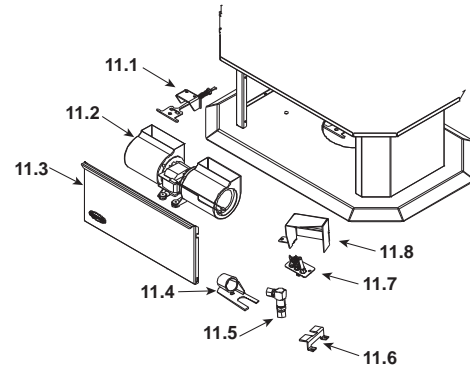

#11 Pedestal Components

IMPORTANT: THIS IS DATED INFORMATION. Parts must be ordered from a dealer or distributor. **Hearth and Home Technologies does not sell directly to consumers.** Provide model number and serial number when requesting service parts from your dealer or distributor.

**Stocked
In Depot**

ITEM	DESCRIPTION	COMMENTS	PART NUMBER	
10.1	Speed Control		842-0370	Y
	Knob		200-2041	Y
10.2	On/Off Rocker Switch		230-0730	Y
10.3	Piezo Ignitor		291-513	Y
10.4	Knob On/Off		571-534	Y
10.5	Knob Hi/LO		571-533	Y
10.6	Valve NG		842-0240	Y
	Valve LP		842-0230	Y
	Valve Bracket		474-0230	
11.1	Latch Assembly		452-5070	
11.2	Blower		812-4900	Y
	Blower Plate		457-0560	
	Blower Bracket		474-0210	
11.3	Pedestal Door	No longer available	SRV474-0190	
		Post SN 002660896	474-0190	
11.4	Air Shutter Assembly		468-5060	Y
11.5	Bulkhead		26457	Y
11.6	Bulkhead Stop		474-0090	
11.7	Pilot Assembly		842-4940	Y
	Thermocouple		200-2950	Y
	Thermopile		842-0250	Y
12	Pilot Bracket		474-0100	
	Orifice NG (.106)		19837	Y
	Orifice LP (.063)		17236	Y
	Conversion Kit NG		NGK-MB	Y
	Conversion Kit LP		LPK-MB	Y
	Pilot Orifice NG		842-4440	Y
	Pilot Orifice LP		200-2630	Y
	Regulator NG		230-1570	Y
	Regulator LP		230-1520	Y