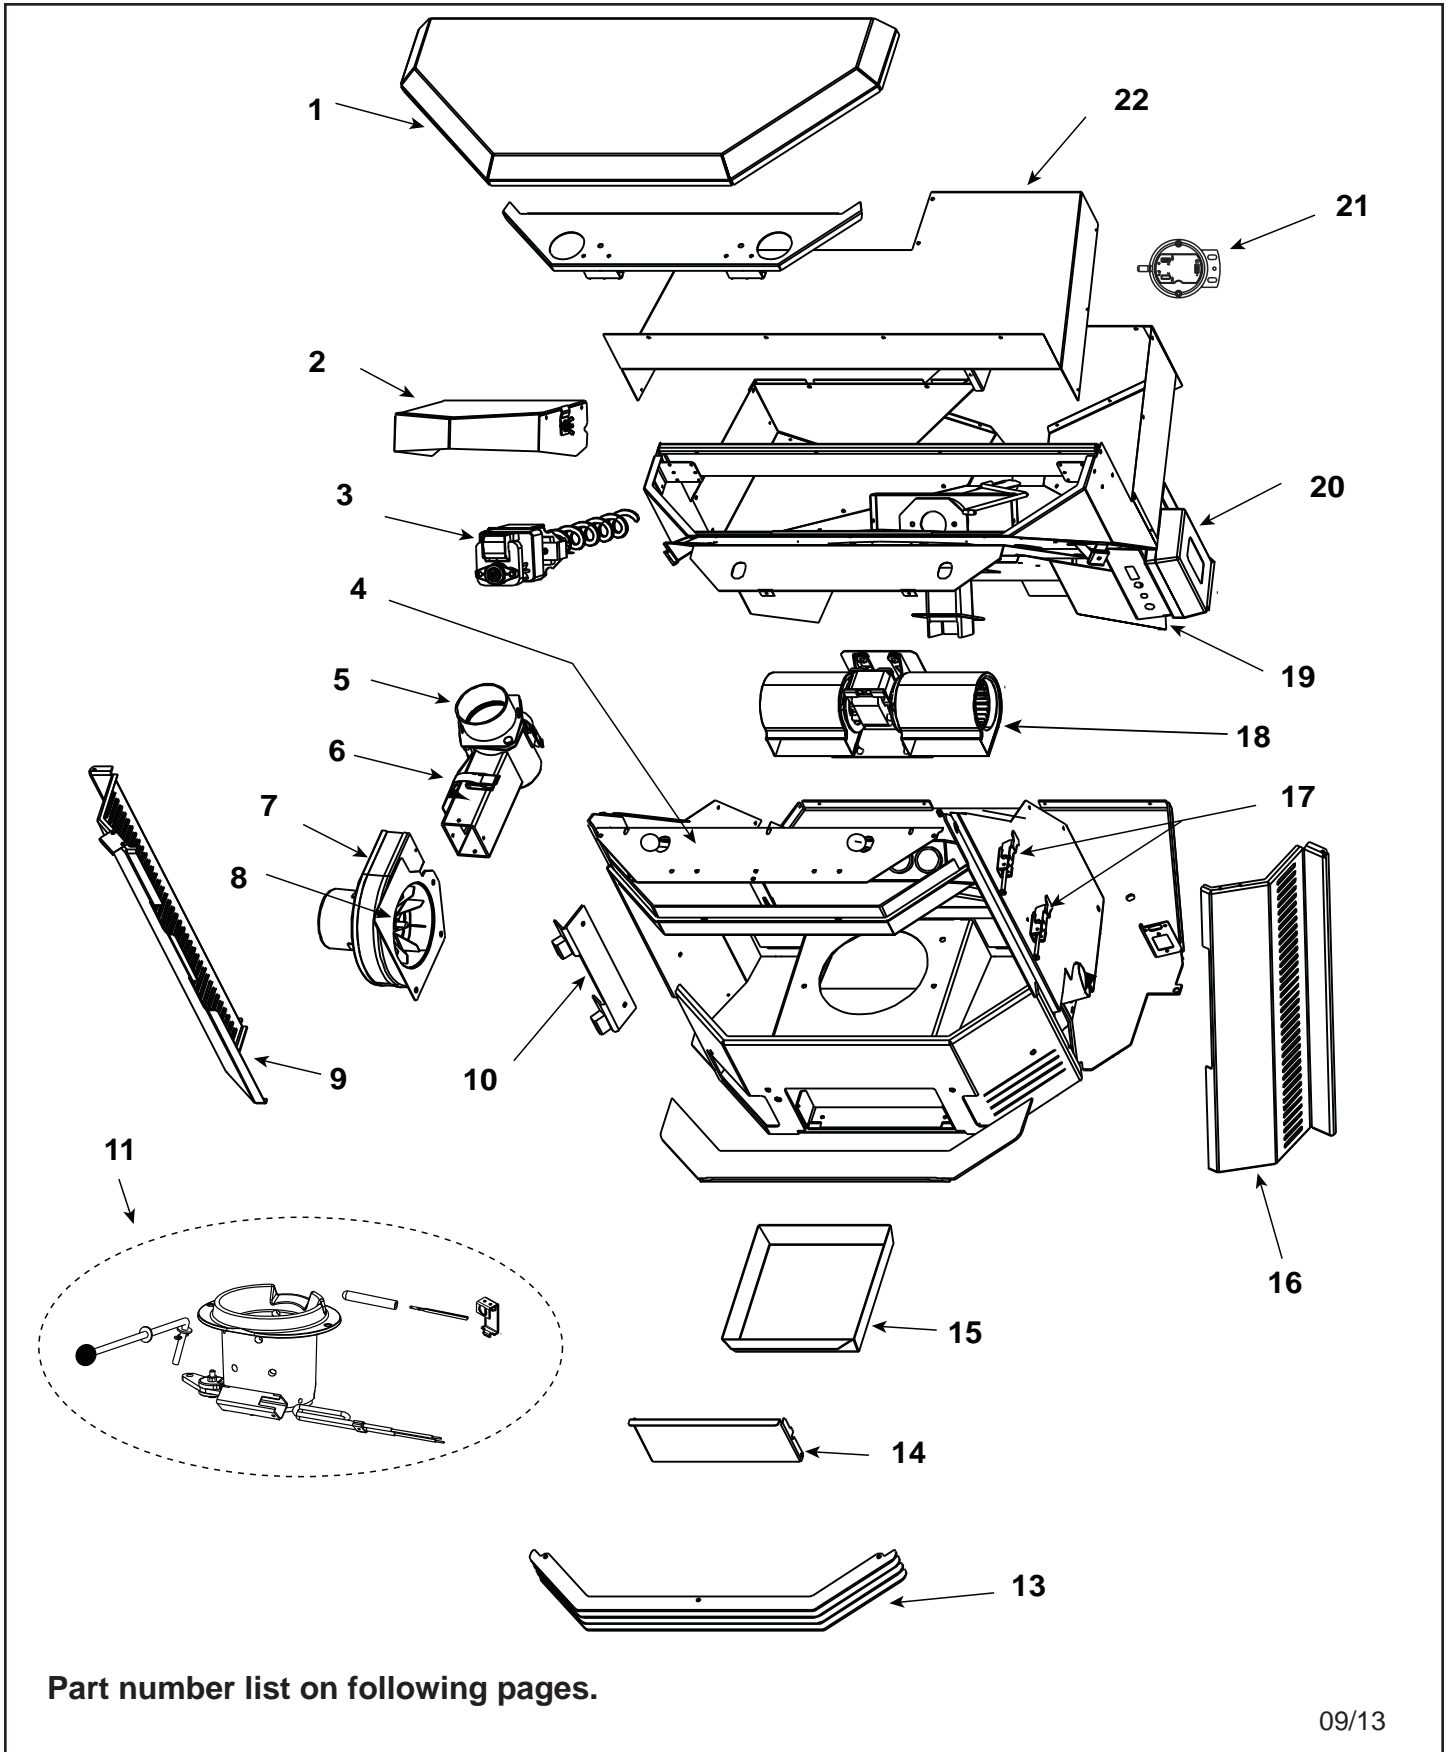

Classic Bay Millennium Insert - Pellet

Part number list on following pages.

IMPORTANT: THIS IS DATED INFORMATION. Parts must be ordered from a dealer or distributor. **Hearth and Home Technologies does not sell directly to consumers.** Provide model number and serial number when requesting service parts from your dealer or distributor.

**Stocked
at Depot**

ITEM	DESCRIPTION	COMMENTS	PART NUMBER	
1	Top		SRV7027-040	
	Hinge, Hopper Lid		812-4220	
	Mount, Hopper Lid Support, Left	No longer available	410-8200	
	Mount, Hopper Lid Support, Right		410-7410	
	Mount, Hopper Lid Support, Top		410-7560	
2	Cover, Feed Motor, Top		410-7920	
#3 Feed Motor Assembly				
3	Feed Motor Assembly		812-3690	Y
3.1	Screw, 8-32 X 3/8 PH	Pkg of 40	225-0500/40	Y
3.2	Feed Motor		812-4421	Y
3.3	Collar, Set, 7/8		229-0520	
3.4	Feed Bearing		SRV7000-598	Y
3.5	Mount, Feed Motor		410-7172	
3.6	Gasket, Feed Motor		240-0731	Y
3.7	Feed Spring Assembly		SRV7027-024	Y
	Bearing, Feed System, Nylon		410-0552	Y
	Snap Disc, Manual Reset		SRV230-1290	Y
4	Extension, Heat Shield, Top		410-7860	
5	Exhaust Adapter Assembly		510-5330	
	Gasket, Flue Adapter		240-0850	Y
6	Exhaust Transition Assembly		510-5340	
	Gasket, Cleanout Door		240-0840	
	Latch, Draw		229-0230	
7	Combustion Exhaust Blower,80 CFM		812-3381	Y
8	Gasket, Exhaust Combustion Blower, between...	...Motor & Housing	812-4710	Y
		...Housing & Stove	240-0812	Y
9	Curtain, Side, Left		812-4310	
10	Mount, Door Hinge		410-7290	

Additional service part numbers appear on following page.