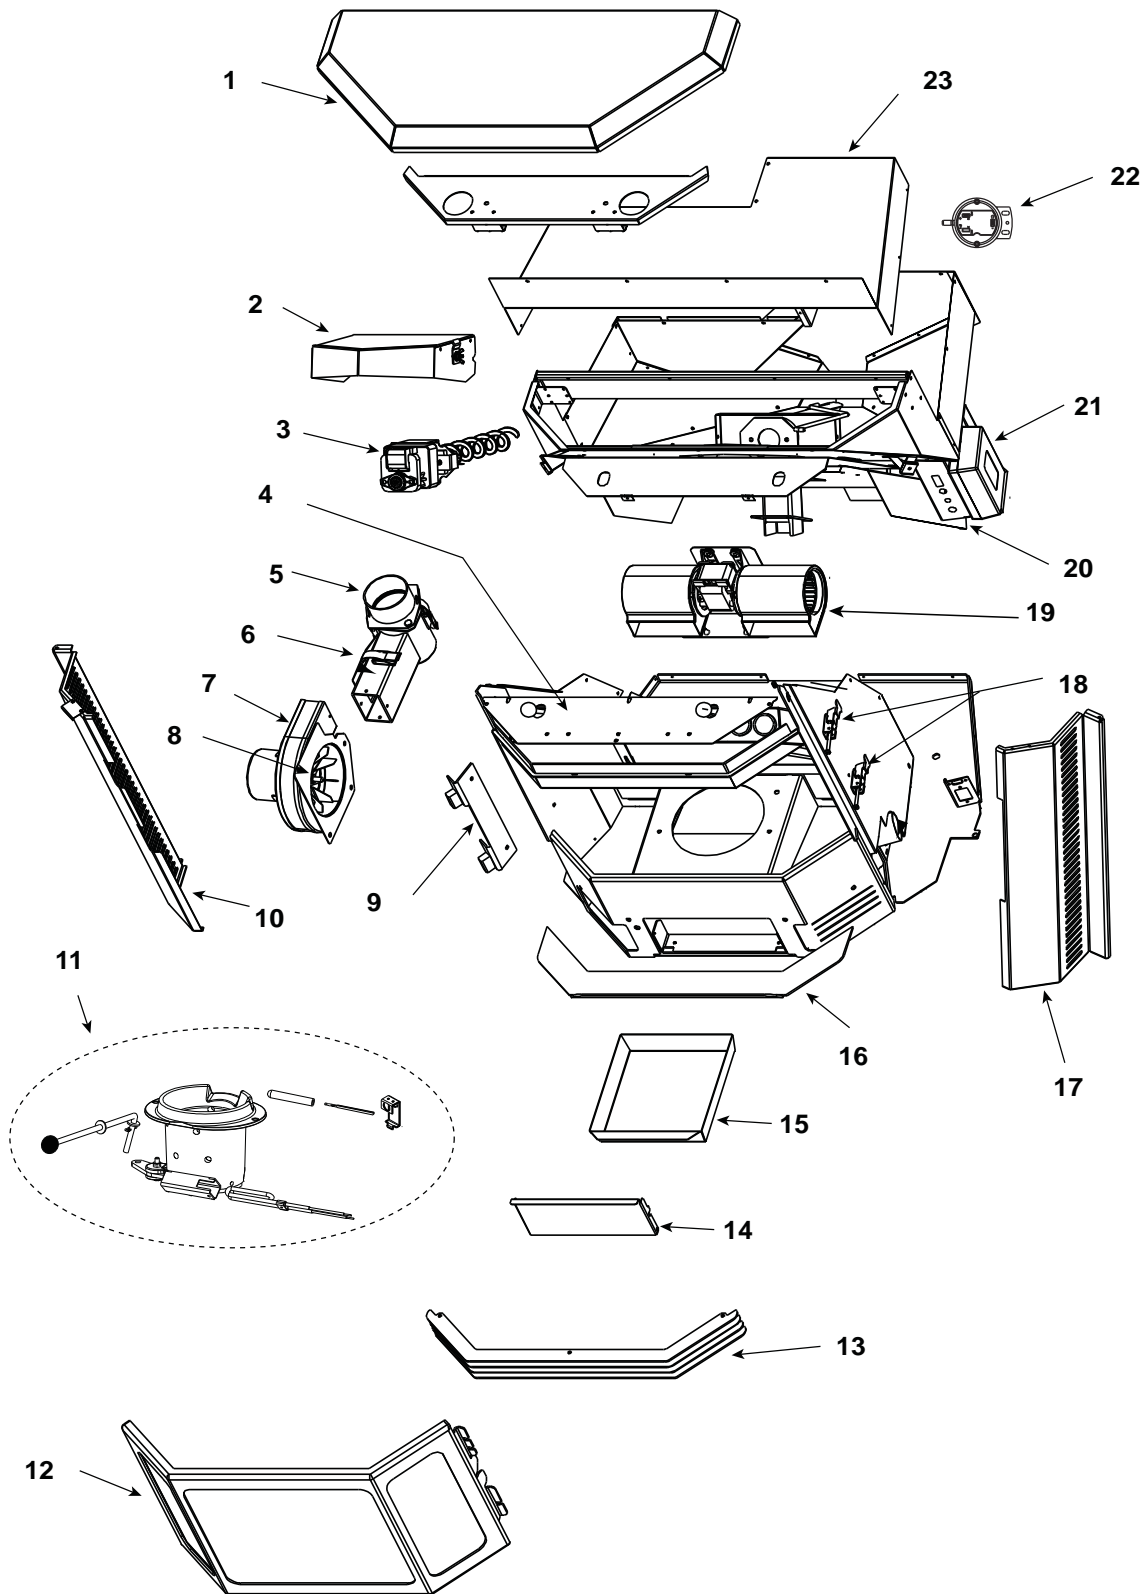

810-0150 (April 1999 to Aug 2004), CB1200I (Aug 2004 to Sept 2006) CB1200I-B (Aug 2006 to Nov 2009)

Part number list on following pages.

Beginning Manufacturing Date: Apr 1999
Ending Manufacturing Date: Nov. 2009

**Stocked
at Depot**

ITEM	DESCRIPTION	COMMENTS	PART NUMBER	
1	Top		SRV7027-040	
	Hinge, Hopper Lid		812-4220	
	Mount, Hopper Lid Support, Left	No longer available	410-8200	
	Mount, Hopper Lid Support, Right		410-7410	
	Mount, Hopper Lid Support, Top		410-7560	
2	Cover, Feed Motor, Top		410-7920	
#3 Feed Motor Assembly				
3	Feed Motor Assembly		812-3690	Y
3.1	Screw, 8-32 X 3/8 PH	Pkg of 40	225-0500/40	Y
3.2	Feed Motor		812-4421	Y
3.3	Collar, Set, 7/8		229-0520	
3.4	Feed Bearing		SRV7000-598	Y
3.5	Mount, Feed Motor		410-7172	
3.6	Gasket, Feed Motor		240-0731	Y
3.7	Feed Spring Assembly		SRV7027-024	Y
3.8	Screw, 5/16-18 X 1/4	Pkg of 25	225-0550/25	Y
	Bearing, Feed System, Nylon		410-0552	Y
	Snap Disc, Manual Reset		SRV230-1290	Y
4	Extension, Heat Shield, Top		410-7860	
5	Exhaust Adaptor Assembly		510-5330	
	Gasket, Flue Adapter		240-0850	Y
6	Exhaust Transition Assembly		510-5340	
	Gasket, Top Vent		240-0840	
	Latch, Draw		229-0230	
7	Blower, Combustion/Exhaust		812-3381	Y
8	Gasket, Exhaust Combustion Blower, between...	...Motor & Housing	812-4710	Y
		...Housing & Stove	240-0812	Y
9	Curtain, Side, Left		812-4310	
10	Mount, Door Hinge		410-7290	