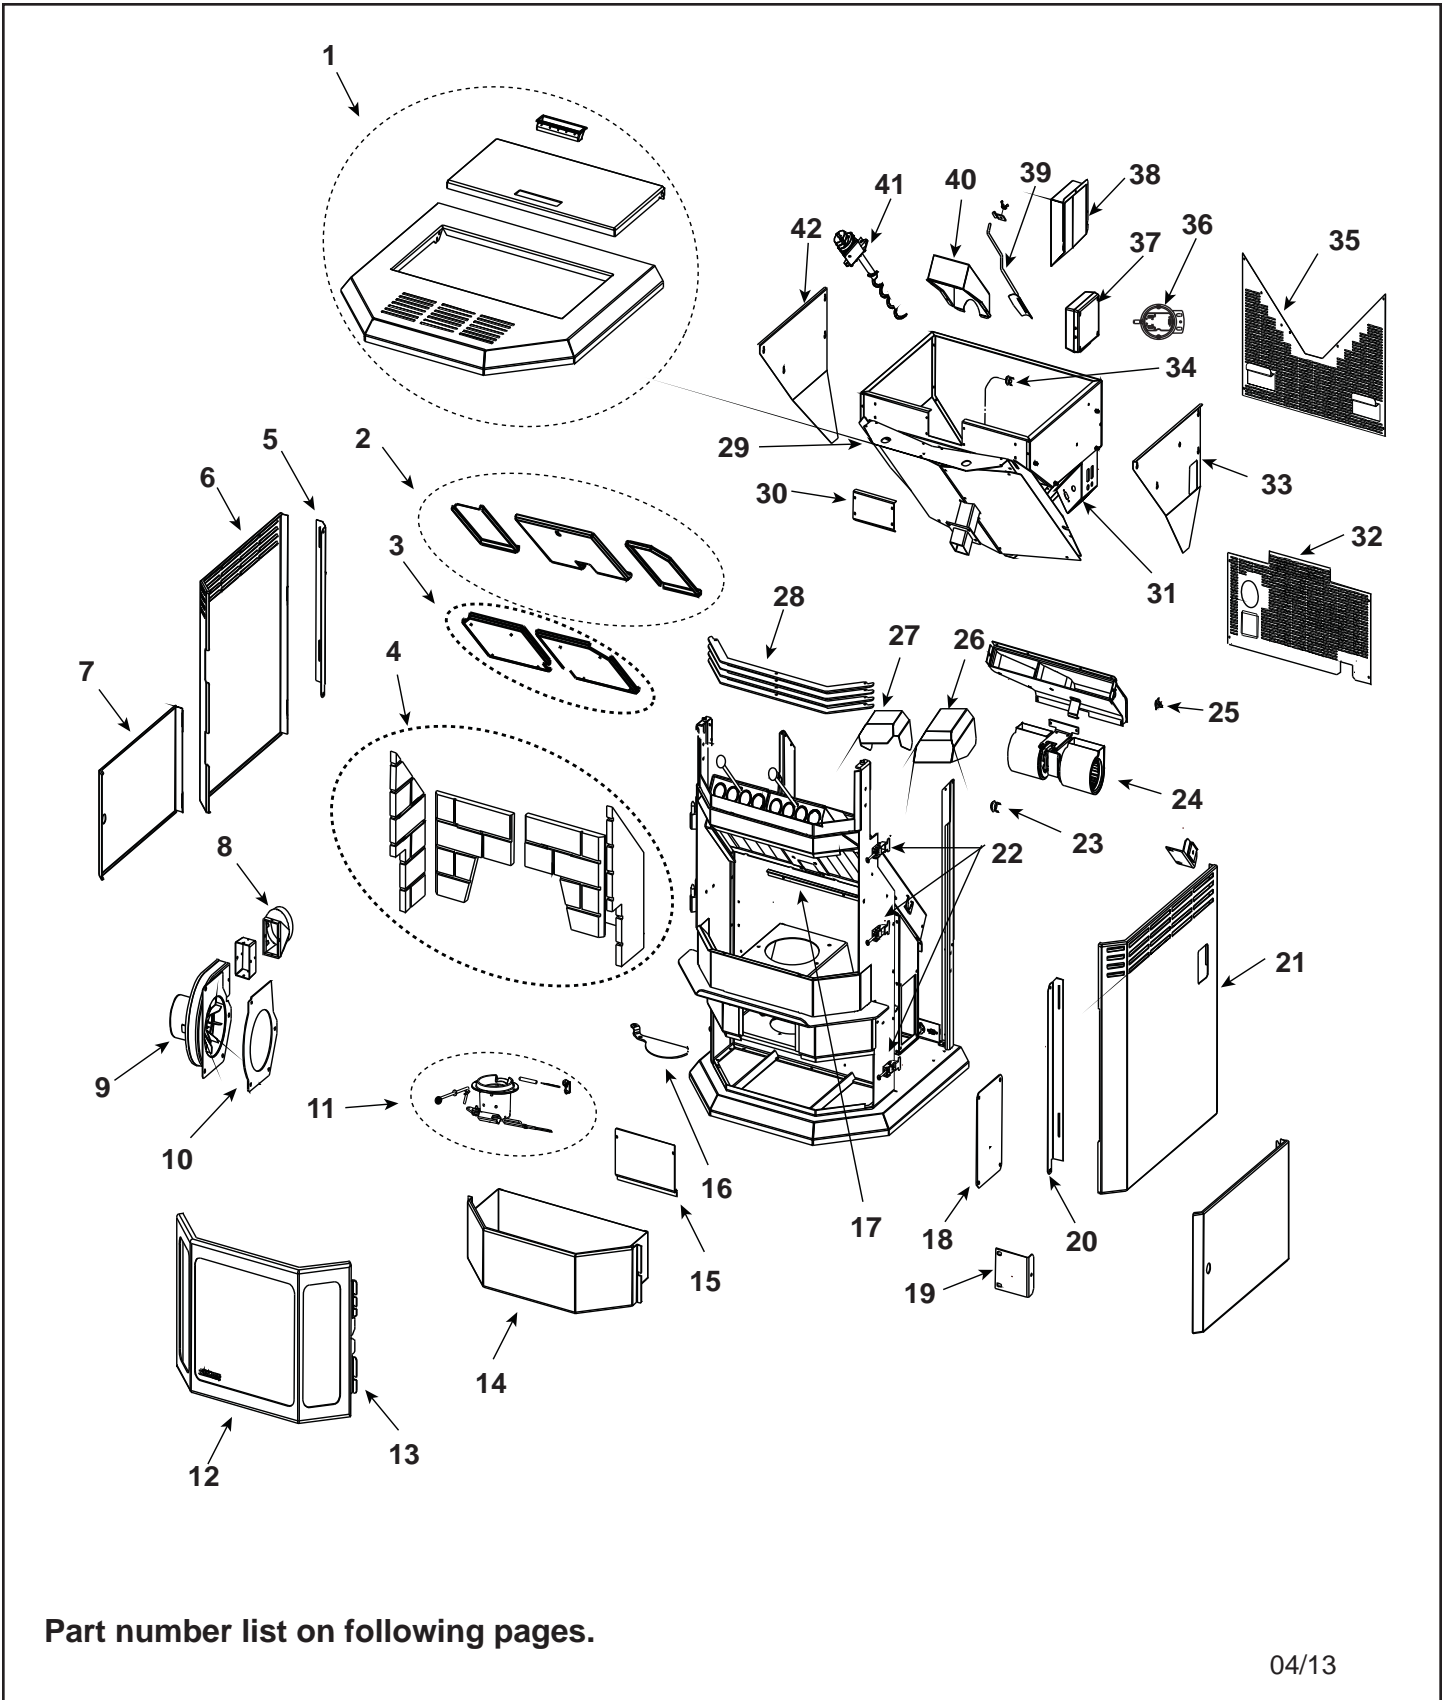

810-0120 March 1997 - April 2004, CB1200 April 2006 - July 2006, CB1200-B Aug. 2006 - May 2009

Part number list on following pages.

IMPORTANT: THIS IS DATED INFORMATION. When requesting service or replacement parts for your appliance please provide model number and serial number. All parts listed in this manual may be ordered from an authorized dealer.

**Stocked
at Depot**

ITEM	DESCRIPTION	COMMENTS	PART NUMBER	
#1 Top Assembly				
1	Top Assembly	with Hopper Lid	812-3940	
1.1	Handle, Hopper Lid		200-0110	
1.2	Lid, Hopper		410-4901	
	Bumper, Rubber	Pkg of 12	SRV224-0340/12	Y
	Bushing, Hopper Lid	Qty: 2	812-1010	
1.3	Top Assembly	Top Only	SRV410-4980	
#2 Baffle Assembly Pre SN 3619668 #3 Baffle Assembly Post SN 3619668				
2	Baffle assembly Pre Sn 361969			
2.1	Baffle, Left	Pre 361969	812-3540	
2.2	Baffle Center, Front	Pre 361969	812-3440	
2.3	Baffle Right	Pre 361969	812-3550	
3	Baffle assembly Post SN 361969			
3.1	Baffle Assembly Left	Post 361969	510-5350	
3.2	Baffle Assembly Right	Post 361969	510-5360	
4	Brick Set		811-0601	
	Brick Retainer Clips Assembly	Pkg of 2	SRV510-1020	
5	Curtain Mount, Side Left		410-5251	
6	Curtain, Side Left		812-3840	
7	Curtain, Pedestal Side	Right or Left	410-5391	
8	Casting, Exhaust Transition		180-0190	
9	Blower, Combustion/Exhaust		812-3381	Y
10	Gasket, Exhaust Combustion Blower (between...)	...Motor & Housing	812-4710	Y
		...Housing & Stove	240-0812	Y

Additional service part numbers appear on following page.