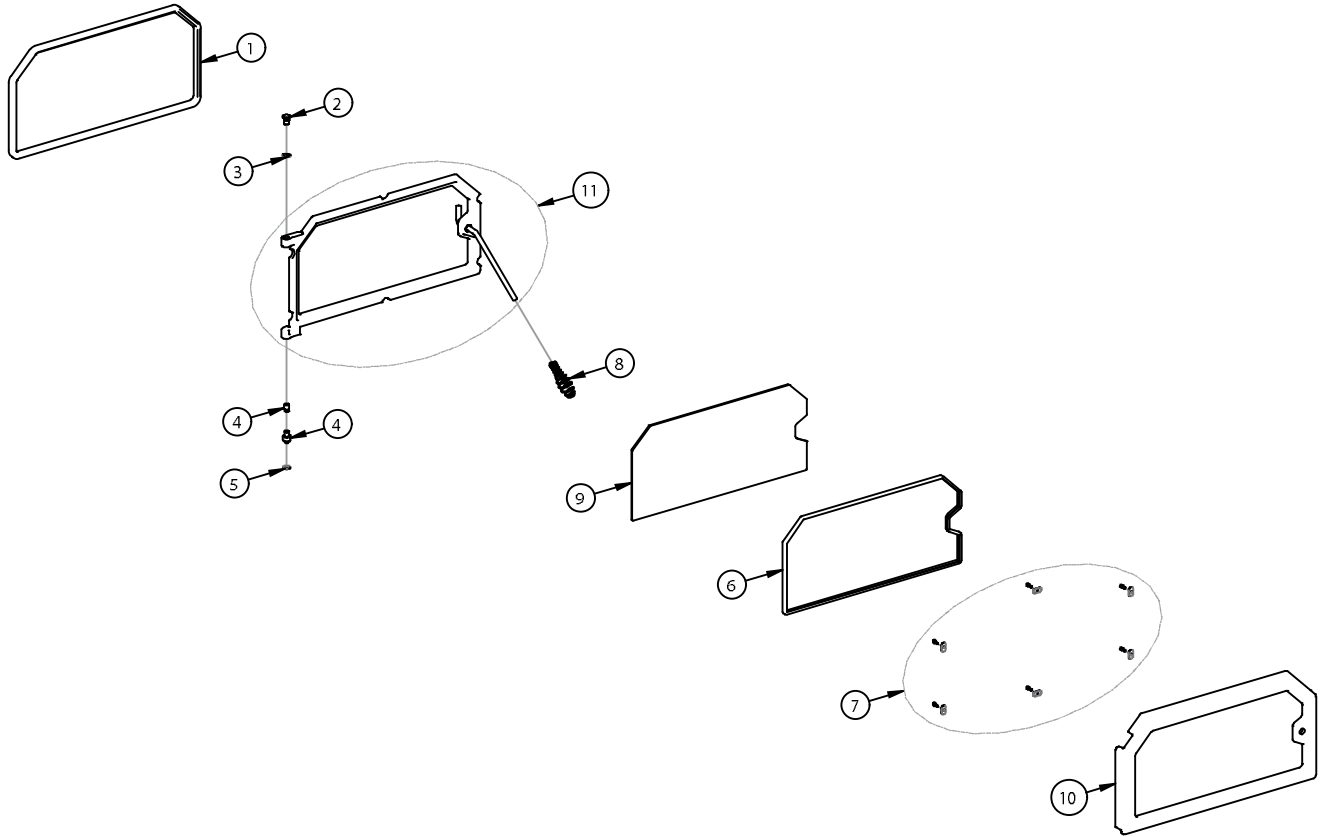

REPLACEMENT PARTS - MODEL C310

Door Parts