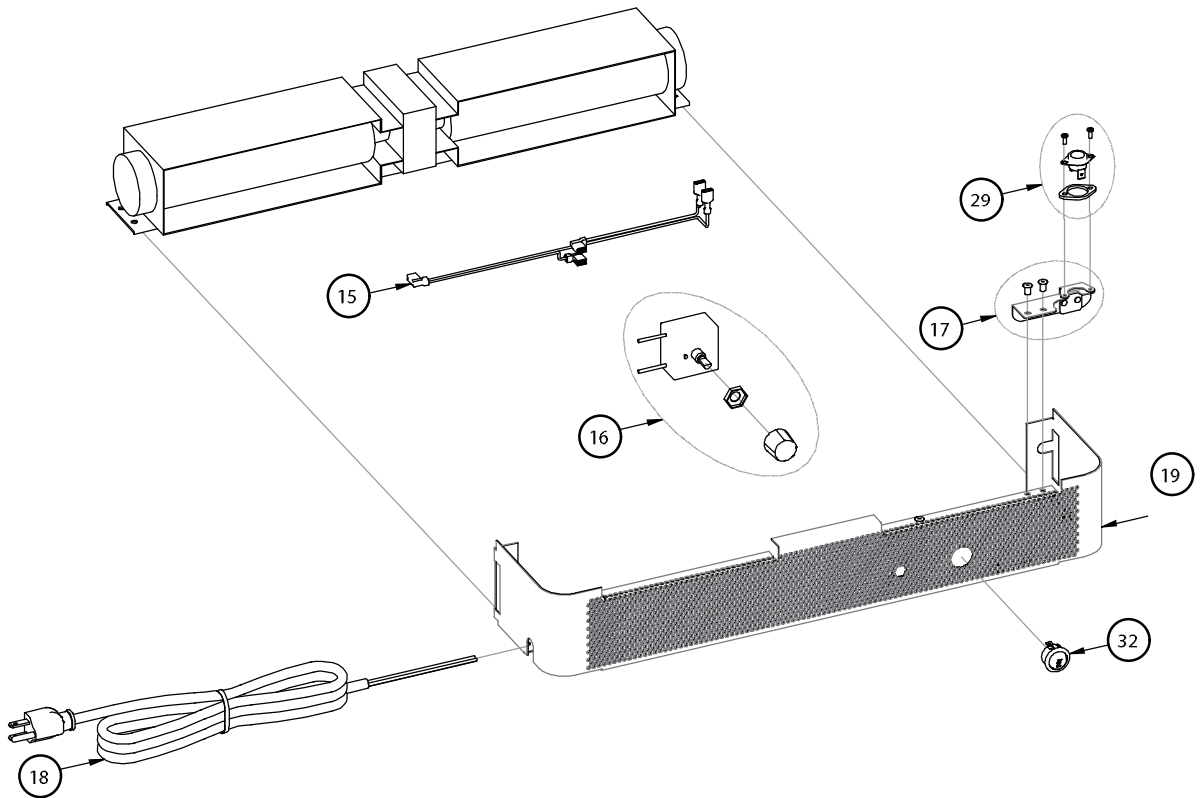

Blower Parts

NOTE: DIAGRAMS & ILLUSTRATIONS ARE NOT TO SCALE.