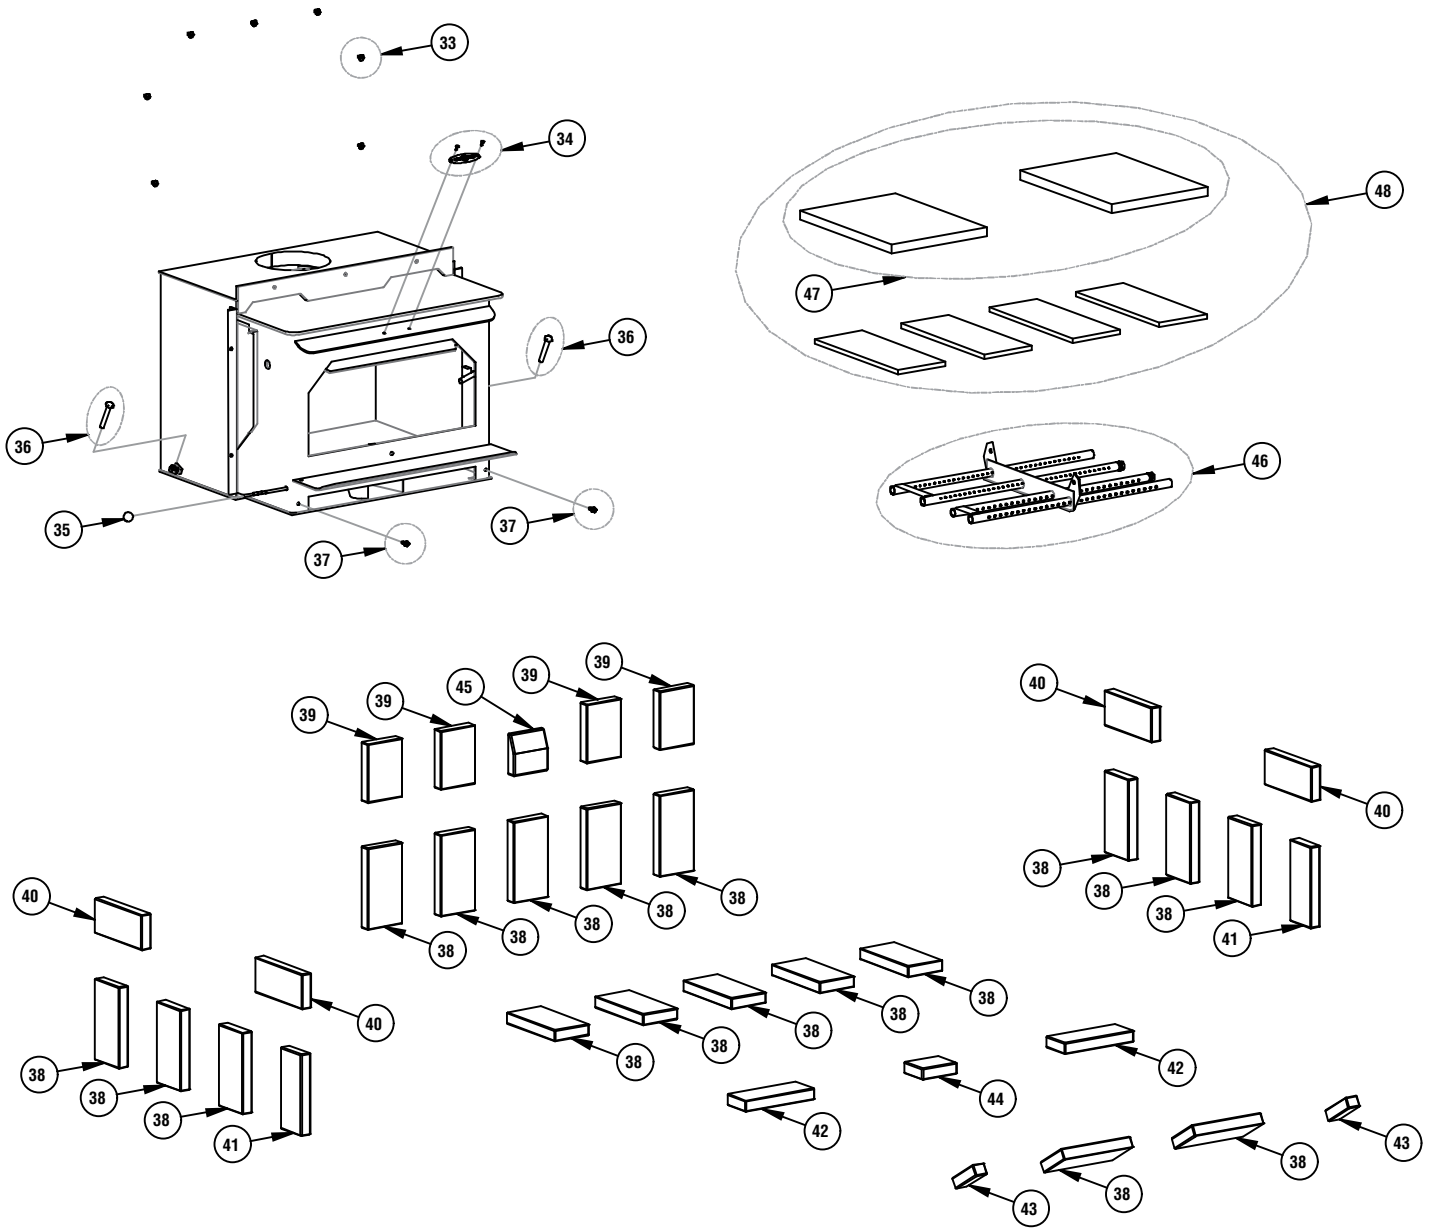

FRONT DOOR PARTS LIST		
Item #	Cat. No	Description
1	H5639	Door Rope Kit, 7/8" Dia. (6' 2")
2	H5629	Upper Hinge Pin
3	H5626	Upper Hinge Pin E-Clip
4	H5630	Lower Hinge Pin
5	H5646	Lower Hinge Pin Copper Washer
6	H5640	Glass Gasket Kit (8' 4")
7	H5577	Set of 6 screws and 6 washers for door assembly
8	H5654	Spring Handle / Nickel
	H5653	Spring Handle / Gold
9	71099	Traditional Door Glass / Plain
	71100	Traditional Door Glass / Sailboat
	71095	Traditional Door Glass / Cattail
	71097	Traditional Door Glass / Evergreen
	71098	Traditional Door Glass / Floral
10	71082	Traditional Door Faceplate / Black
	71083	Traditional Door Faceplate / Gold
	71084	Traditional Door Faceplate / Nickel
	71149	Traditional Door Faceplate / Brushed Gold
	71146	Traditional Door Faceplate / Brushed Nickel
11	H5562	Traditional Door Back w/ Handle (door gasket included)
USB BLOWER PARTS		
15	H8067	UHPI Wiring Harness
16	H5655	UHPI & UHPII Blower Speed Control
17	H8068	Snap Switch Bracket w/ hardware
18	H8082	Replacement Power Cord
19	H8069	UHPI Blower Cage-Snap Switch/ Black
	H8070	UHPI Blower Cage-Snap Switch/ Gold
	H8071	UHPI Blower Cage-Snap Switch/ Nickel
	H8077	UHPI Blower Cage-Snap Switch/ Brushed Gold
	H8078	UHPI Blower Cage-Snap Switch/Brushed Nickel
29	H8064	Snap Switch w/ Gasket and Hardware
32	H8066	Control Switch (Manual, Off, Automatic)

REPLACEMENT PARTS - MODEL C310

NOTE: DIAGRAMS & ILLUSTRATIONS ARE NOT TO SCALE.

# REPLACEMENT PARTS - MODEL C310

## Door Parts