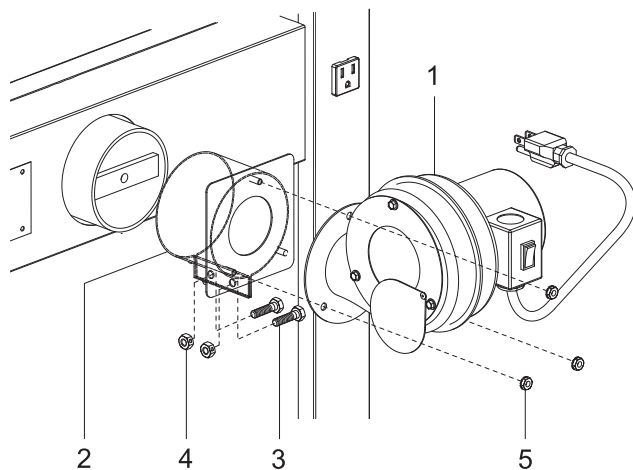

click the part # for parts and ordering

Key	Parts No.	Description	Qty.
1	69679	Feed Door Assy. (w/Rope Gasket)	1 CALL
2	24179	Door Handle	2
N/S	83444	Lock Nut, 1/2-13	2
N/S	83835	Washer	2
3	891135	Spring Handle	4
4	23786	Feed Door Latch	1
5	68880	Ash Door Assy. (w/Rope Gasket)	1
6	23859B	Draft Cap	1
7	23823	Ash Door Latch	1
N/S	C21399	Hinge Pin, 5/16" x 1"	4
8	69005	Shaker Handle	1
9	24204	Bracket, Shaker Handle	1
10	68882	Ash Pan	1
11	40312	Grate Retainer	2
12	891341	Shaker Bar	1
13	40314	Shaker Grate Section	5
14	40313	Back Liner	1
15	40344	Front Liner	1
16	89066	Full Firebrick (4-1/2 wide x 9 tall x 1-1/4 thick)	16
17	891414	Half Firebrick (2-1/4 wide x 9 tall x 1-1/4 thick)	3
18	24231	Slide Baffle	1
19	86603	Baffle Rod	1
20	83444	Lock Nut, 1/2-13	2
21	88032	Gasket, Flue Collar	1
22	40246	Flue Collar	1
23	22761	Flue Collar Ring	1

Key	Parts No.	Description	Qty.
24	23800	Smoke Curtain	1
25	23787	Smoke Door Clip	2
26	83445	Carriage Bolt, 1/4-20 x 1-1/4 Long	2
27	83250	Keq Nut, 1/4-20	2
28	69676B	Cabinet Side, Left	1
29	C98771	Insulation, Side	2
30	83884	Insulation Retainer	41
31	69675B	Cabinet Side, Right	1 CALL
32	80351	Receptacle, Snap-In	1
33	69573B	Cabinet Back	1 CALL
34	C98871	Insulation, Panel	2
35	69088B	Cabinet Top	1 CALL
36	69674B	Front Filler	1 CALL
37	69677B	Draft Cover	1 CALL
38	80530	Room Blower - 800 CFM	2
39	88127	Blower Gasket	2
40	83340	Tinnerman Clip, 1/4-20	8
41	83339	Bolt, 1/4-20 x 3/4	8
42	69578	Conduit Assembly (5ft)	2
43	80145	Honeywell Limit Control	1
44	68859	Conduit Assembly (1ft)	1
45	25625	Junction Box	1
46	25626	Insulation (5" x 5")	1
47	C42373	Rocker Switch	1
48	80362	Romex Cable Clamp	1
49	80130	Fan Center Control	1
50	23819	Water Coil Access Cover	1
-	FBP6	Firebrick (6 pack)	1

69189 Parts Diagram and List

Key	Parts No.	Description	Qty.
1	69190	Draft Blower Assembly	1
2	69192	FAD Bracket	1
3	83379	Bolt, 1/4-20 x 1"	2
4	83261	Lock Nut, 1/4-20	2
5	83244	Keq Nut, 10-24	3