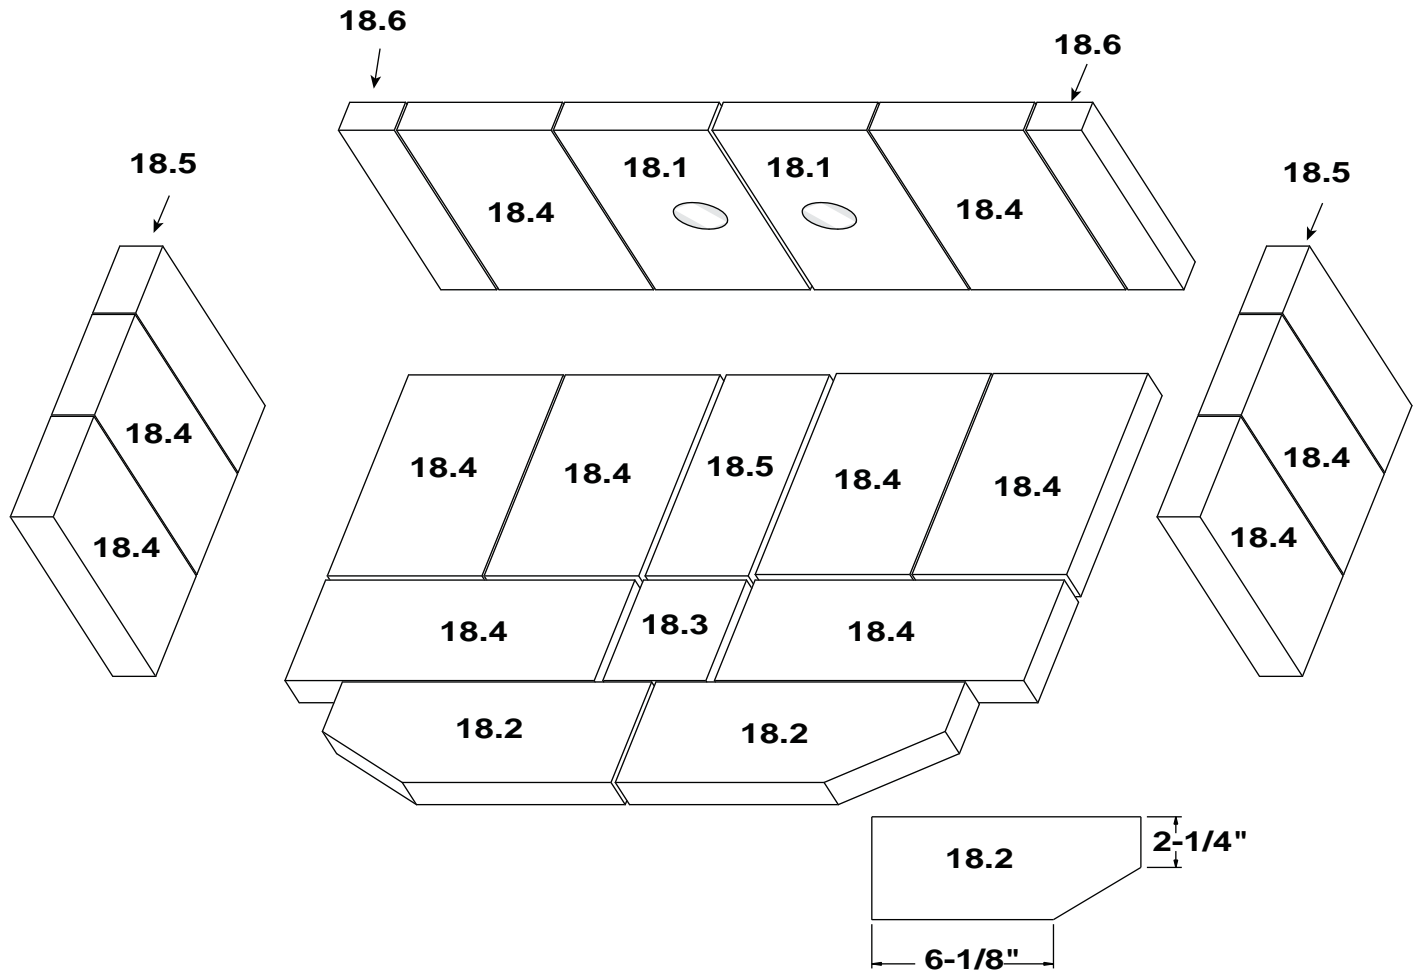

#18 Brick Set

IMPORTANT: THIS IS DATED INFORMATION. When requesting service or replacement parts for your appliance please provide model number and serial number. All parts listed in this manual may be ordered from an authorized dealer.

Stocked at Depot

ITEM	DESCRIPTION	COMMENTS	PART NUMBER	
	Brick Set	Pkg of 22	832-3500	Y
18.1	Brick, 9 x 4.5 x 1/25" with hole	Qty 2 req	SRV435-0800	Y
18.2	Brick, 9 x 4 x 1/25"	Qty 2 req		
18.3	Brick, 4.5 x 3 x 1/25"	Qty1 req		
18.4	Brick, 9 x 4.5 x 1/25"	Qty 12 req		
18.5	Brick, 9 x 3 x 1/25"	Qty 3 req		
18.6	Brick, 9 x 1.5 x 1/25"	Qty 2 req		
	Brick, Uncut	Pkg of 1	832-0550	
		Pkg of 6	832-3040