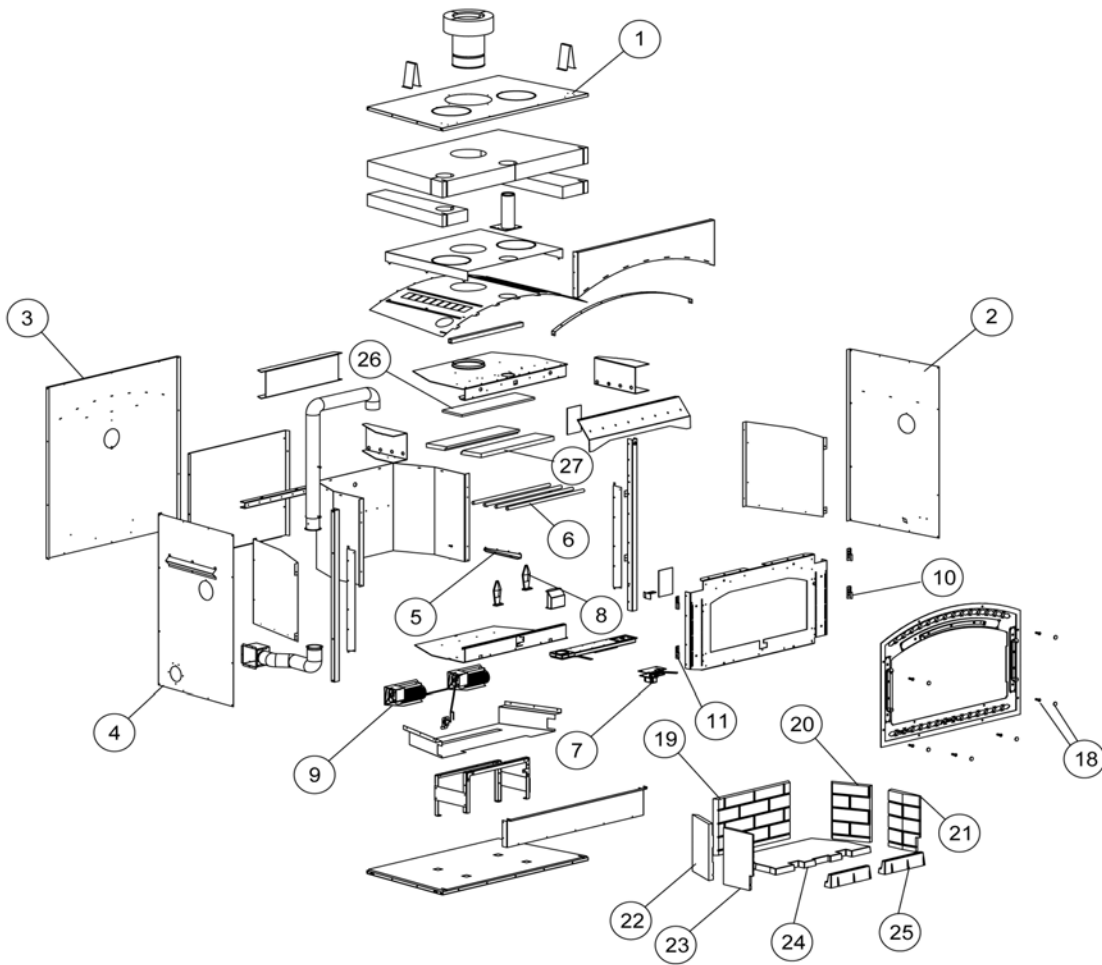

RIGHT SIDE DOOR

LEFT SIDE DOOR