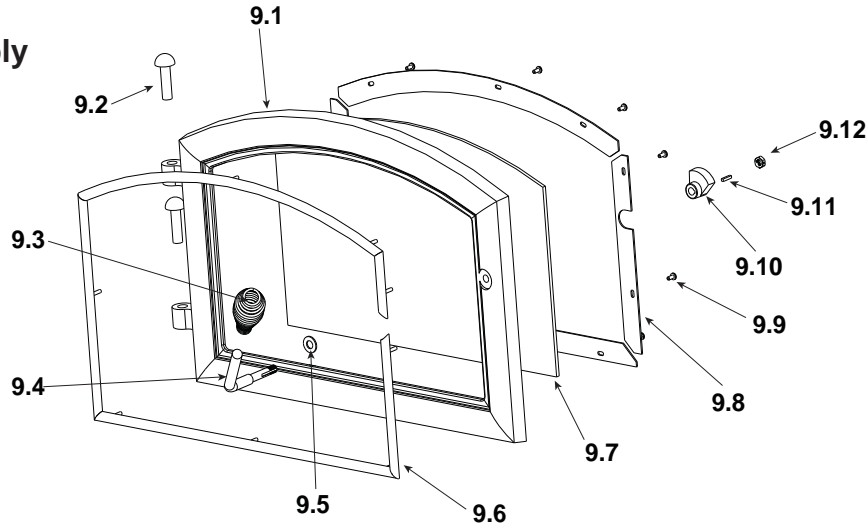

#9 Door, Glass and Door Handle Assembly

IMPORTANT: THIS IS DATED INFORMATION. Parts must be ordered from a dealer or distributor. **Hearth and Home Technologies does not sell directly to consumers.** Provide model number and serial number when requesting service parts from your dealer or distributor.

Stocked at Depot

ITEM	DESCRIPTION	COMMENTS	PART NUMBER	
9.1	Door Assembly	No longer available	831-1921	
		No longer available	831-1931	
		No longer available	DR-57NL	
9.2	Hinge Pins, 1/2"	Gold	832-0250	
		Nickel	430-5320	
9.3	Spring Handle, 1/2"	Gold	832-0620	Y
		Nickel	250-8330	Y
9.4	Door Handle Only		430-1131	
9.5	Washer, Sae, 3/8	Pkg of 3	832-0990	
9.6	Trim Ring, Door	No longer available	472-0600	
		No longer available	472-0690	
9.7	Glass Assembly - 17.61 W x 11.49 H		7000-014	Y
9.8	Glass Frame Set		GLA-FRM-5700	
9.9	Screw, Flat Head Philips 8-32 x 1/2	Pkg of 10	832-0860	
9.10	Cam Latch		430-1141	
9.11	Key, Cam Latch		430-1151	
9.12	Nut, Locking (For Door Handle)	Pkg of 24	226-0100/24	Y
	Logo, Quadra-Fire	Pkg of 10	7000-649/10	
	Gasket, Glass Tape, 3/4", Field Cut to Size	5 Ft.	832-0460	Y
	Rope, Door, 3/4" x 84", Field Cut to Size	7 Ft.	832-1680	Y
	Component Pack (Includes Gold Spring Handles (1) 1/2" & (2) 1/4", (2) Gold Hinge Pins, Quadra-Fire Logo)	Gold	436-5350	
	Component Pack (Includes Nickel Spring Handles (1) 1/2" & (2) 1/4", (2) Nickel Hinge Pins, Quadra-Fire Logo)	Nickel	436-5360	

Additional service part numbers appear on following page.