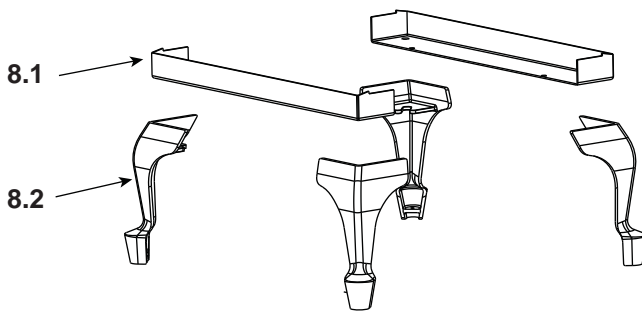

Beginning Manufacturing Date: April 2002
Ending Manufacturing Date: May 2009

IMPORTANT: THIS IS DATED INFORMATION. Parts must be ordered from a dealer or distributor. **Hearth and Home Technologies does not sell directly to consumers.** Provide model number and serial number when requesting service parts from your dealer or distributor.

**Stocked
at Depot**

ITEM	DESCRIPTION	COMMENTS	PART NUMBER	
1	Blower Assembly		831-1701	
	Blower Cord w/ Speed Control		821-0110	Y
	Blower, Convection - Replacement Blower		812-4900	Y
2	Ash Pan Removal System (ARS) Assembly w/Cast Door		831-1671	
3	Grate, ARS		832-2980	
	Ash Box Hinge		434-0310	
	Ash Pan		434-0330	
	Gasket, Rope, 3/8, Field Cut to Size	10 Ft	SRV7000-134	
	Handle, Ash Removal System		472-5060	
	Plug, Trimount, .250"	Pkg of 24	229-0880/24	Y
4	Spring Handle, Air Control, 1/4"	Gold	832-0630	Y
		Nickel	250-8340	Y
5	Manifold Tube Set		832-3440	Y
	Manifold Clip/Screws	Pkg of 4	832-0661	Y
6	Baffle, Fiberboard		832-3430	Y
7	Ceramic Fiber Blanket, 1 In., Field Cut to Size		832-3401	Y

#8 Legs and Pedestal Assemblies

8.1	Leg Adapter (Bracket)		472-0540	
8.2	Legs, Queen Anne	Black	831-1240	
		Gold	831-1250	
		Nickel	LEGS-QANL	
8.3	Pedestal Base Assembly	No longer available	831-1910	
8.4	Trim, Oak Strips	Pkg of 2	SRV472-0520	

Additional service part numbers appear on following page.