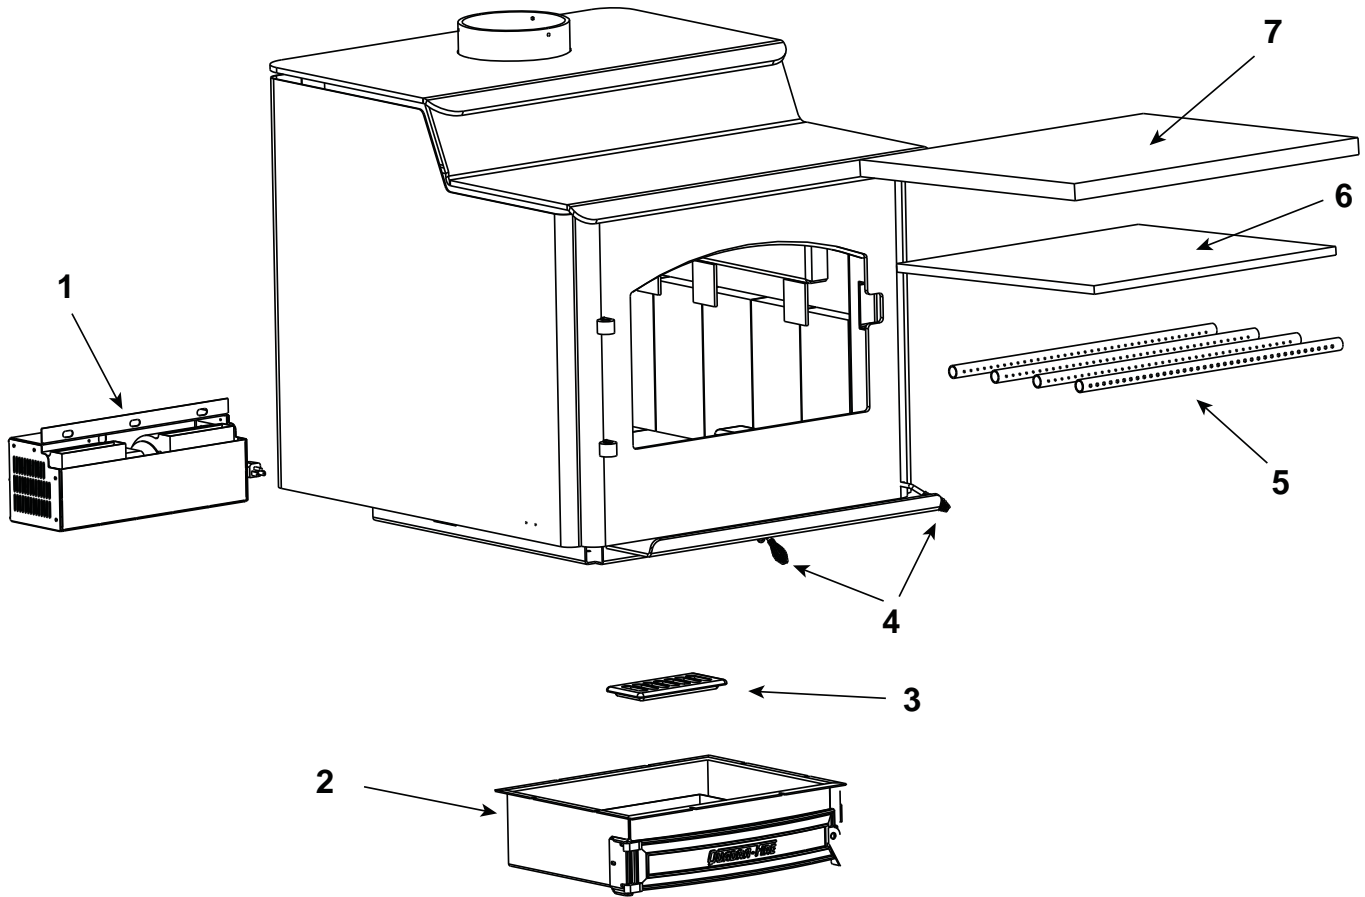

820-0720 (April 2002 - Jan. 2003), 820-0721 (Feb. 2003 - May 2009)

Part number list on following page.