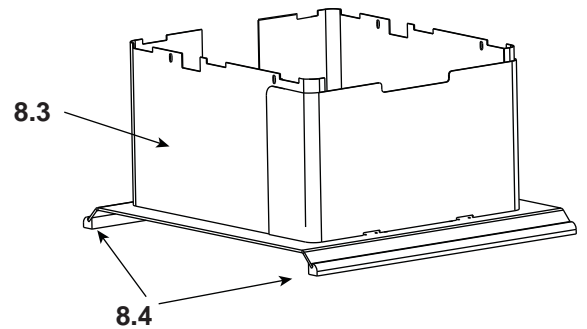

Beginning Manufacturing Date: April 2002
Ending Manufacturing Date: May 2009

IMPORTANT: THIS IS DATED INFORMATION. Parts must be ordered from a dealer or distributor. **Hearth and Home Technologies does not sell directly to consumers.** Provide model number and serial number when requesting service parts from your dealer or distributor.

**Stocked
at Depot**

ITEM	DESCRIPTION	COMMENTS	PART NUMBER	
1	Blower Assembly		831-1701	
	Blower Cord w/ Speed Control		821-0110	Y
	Blower, Convection - Replacement Blower		812-4900	Y
2	Ash Pan Removal System (ARS) Assembly w/Cast Door		831-1671	
3	Grate, ARS		832-2980	
	Ash Box Hinge		434-0310	
	Ash Pan		434-0330	
	Gasket, Rope, 3/8, Field Cut to Size	10 Ft	SRV7000-134	
	Handle, Ash Removal System		472-5060	
	Plug, Trimount, .250"	Pkg of 24	229-0880/24	Y
4	Spring Handle, Air Control, 1/4"	Gold	832-0630	Y
		Nickel	250-8340	Y
5	Manifold Tube Set		832-3440	Y
	Manifold Clip/Screws	Pkg of 4	832-0661	Y
6	Baffle, Fiberboard		832-3430	Y
7	Ceramic Fiber Blanket, 1 In., Field Cut to Size		832-3401	Y

#8 Legs and Pedestal Assemblies

8.1	Leg Adapter (Bracket)		472-0540	
8.2	Legs, Queen Anne	Black	831-1240	
		Gold	831-1250	
		Nickel	LEGS-QANL	
8.3	Pedestal Base Assembly	No longer available	831-1910	
8.4	Trim, Oak Strips	Pkg of 2	SRV472-0520	

Additional service part numbers appear on following page.