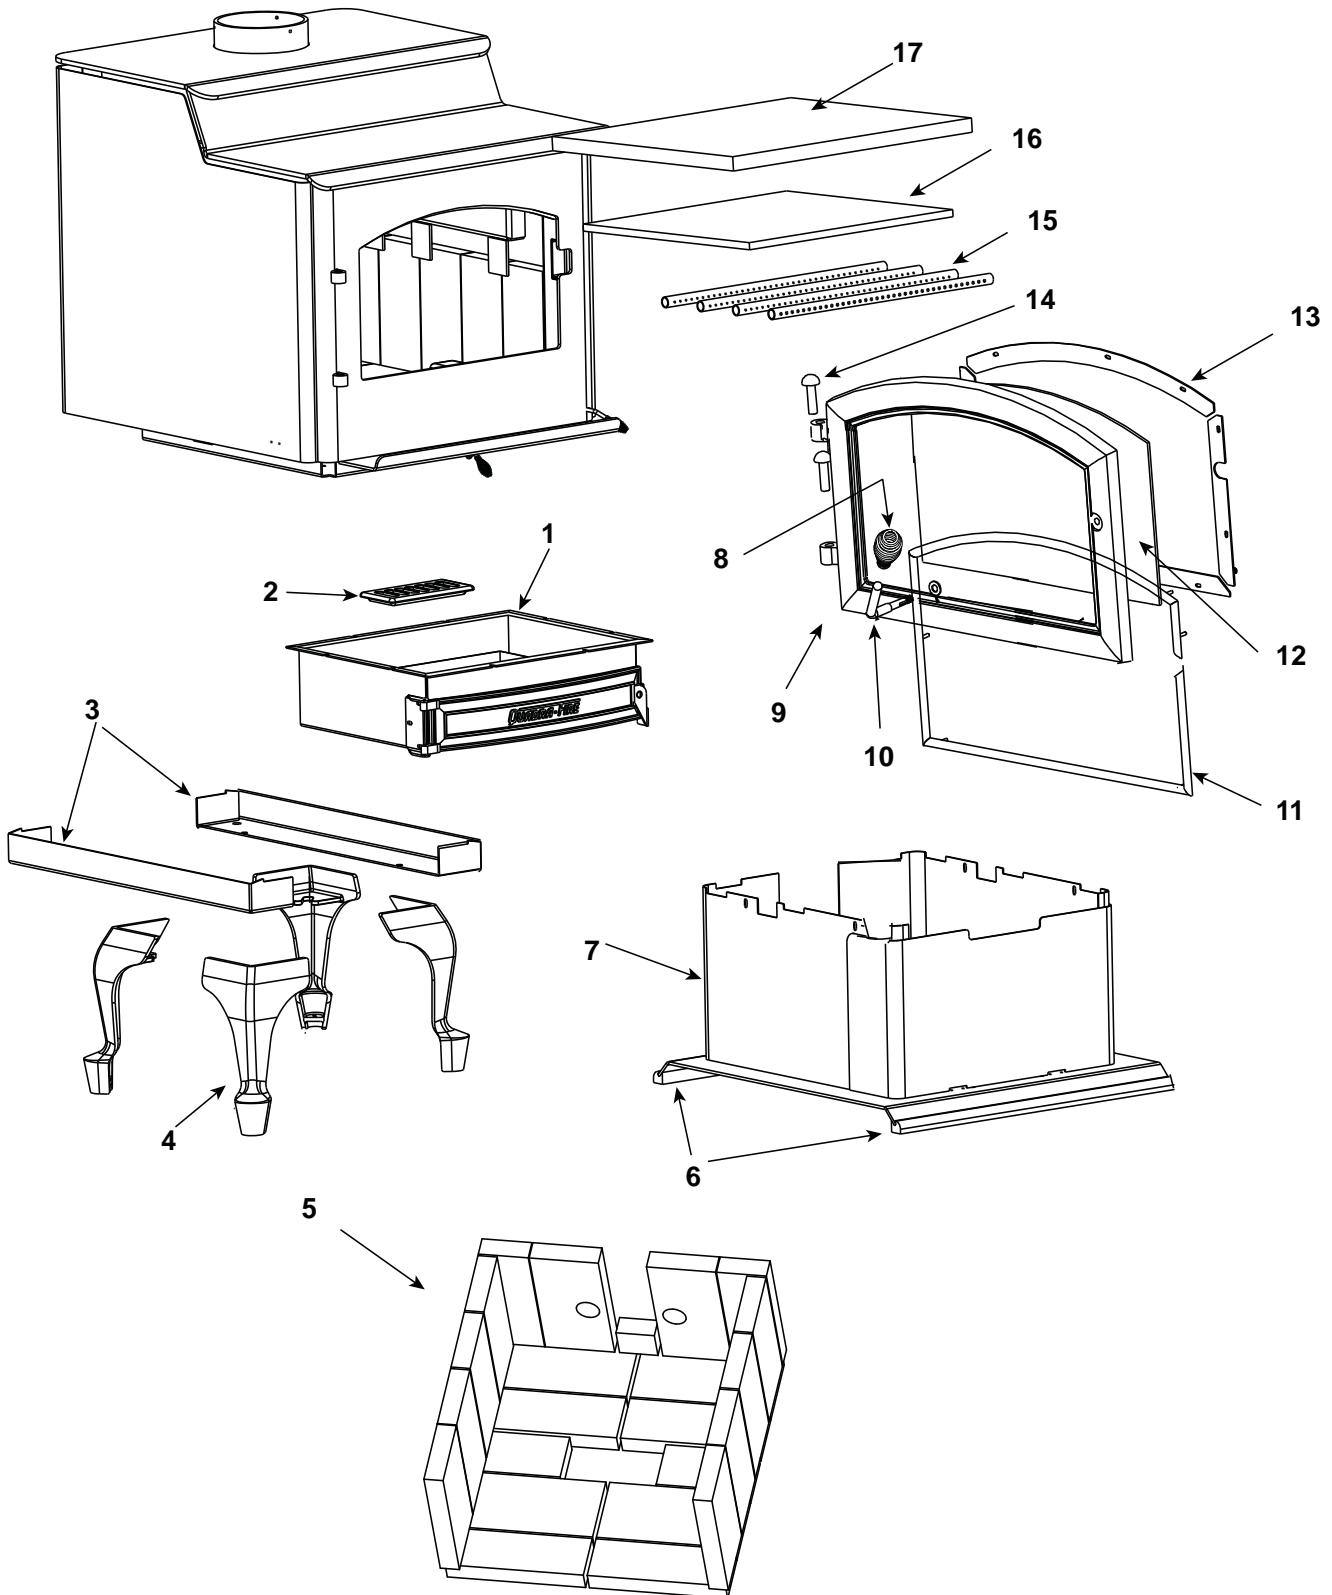

820-0700 May 2002 - Jan 2003, 820-0701 Jan 2003 - June 2007

Part number list on following page.