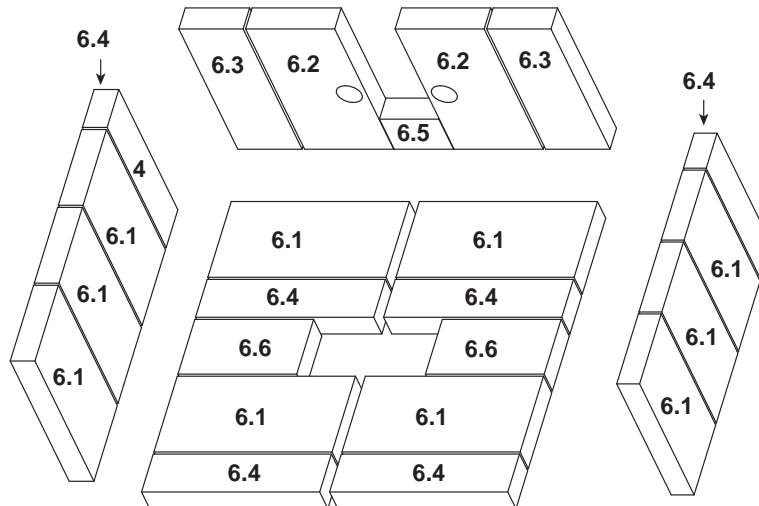

Beginning Manufacturing Date: May 2002
Ending Manufacturing Date: June. 2007

IMPORTANT: THIS IS DATED INFORMATION. Parts must be ordered from a dealer or distributor. **Hearth and Home Technologies does not sell directly to consumers.** Provide model number and serial number when requesting service parts from your dealer or distributor.

**Stocked
at Depot**

ITEM	DESCRIPTION	COMMENTS	PART NUMBER	
1	Ash Removal System Assembly w/ Cast Door		831-1671	
	Ash Box Hinge		434-0310	
	Ash Pan		434-0330	
	Gasket, Rope, 3/8		SRV7000-134	
2	Grate, ARS		832-2980	
	Handle, Ash Removal System		472-5060	
3	Bracket, Leg Adapter		471-0130	
4	Legs, Queen Anne	Black	831-1240	
		Gold	831-1250	
		Nickel	LEGS-QANL	
5	Pedestal Assembly	No longer available	831-1860	
	Plug, Trimount, .250"	Pkg of 24	229-0880/24	Y

#6 Brick Assembly

6	Brick Assembly - Complete Set	Pkg of 23	831-1960	
6.1	Brick, 9 x 4.5 x 1.25"	Qty 10 req		
6.2	Brick, 9 x 4.5 x 1.25" w/Hole	Pkg of 2	SRV436-0380	
6.3	Brick, 9 x 3 x 1.25"	Qty 2 req		
6.4	Brick, 9 x 2.75 x 1.25"	Qty 6 req		
6.5	Brick, 2.25 x 2 x 1.25"	Qty 1 req		
6.6	Brick, 6 x 3.25 x 1.25"	Qty 2 req		
	Brick, Uncut	Pkg of 1	832-0550	
		Pkg of 6	832-3040	
7	Trim, Oak Wood, Pedestal	Qty 2 req	832-0560	
8	Spring Handle, 1/2"	Gold	832-0620	Y
		Nickel	250-8330	Y

Additional service part numbers appear on following page.