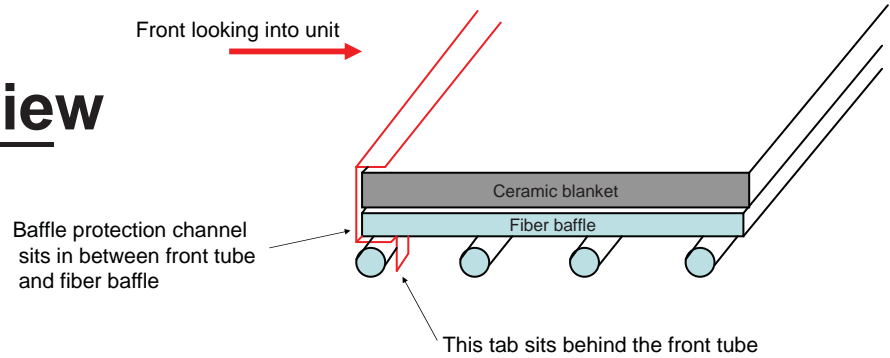

**Stocked
at Depot**

ITEM	DESCRIPTION	COMMENTS	PART NUMBER	
10	Top Front Assembly		SRV7046-011	
11	Tube Channel Assembly		SRV7046-004	Y

Baffle Protection Channel

Side view

12	Baffle Protection Channel		SRV7046-165	Y
13	Baffle Board	Pkg of 2	SRV7046-119	Y
14	Ceramic Fiber Blanket, 1/2" Thick		832-3390	Y
15	Combustion Cover Bottom		SRV7046-144	
16	Combustion Air Assembly		SRV7046-009	Y
	Knob	Pkg of 2	32284/2	Y
	Timer (Only) Replacement Assembly		SRV480-1940	Y
17	Timer Door Assembly		SRV7044-020	Y
	Door Gasket		7033-282	Y
18	Burn Rate Control Assembly		SRV7046-007	Y
19	Combustion Cover Assembly		SRV7046-019	
	Outside Air Cover Plate		SRV7044-217	
20	Tube Channel Base Cover		SRV7046-125	
21	Tube Channel Base		SRV7046-115	
22	Leg Extension Left/Right		SRV7046-170	
23	Convection Back		SRV7046-129	
	Component Pack (Includes Touch-Up Paint, Warranty Card, Owners Manual, Left & Right Leg Extensions, "If Fireplace Altered Label")		SRV7046-012	
	Leg Extension Left/Right		SRV7046-170	
	Paint Touch-Up, 4 oz		812-0910	
	Timer Control Arm Assembly		SRV7044-002	Y
	Gasket, Manifold	Pkg of 4	7038-168/4	Y