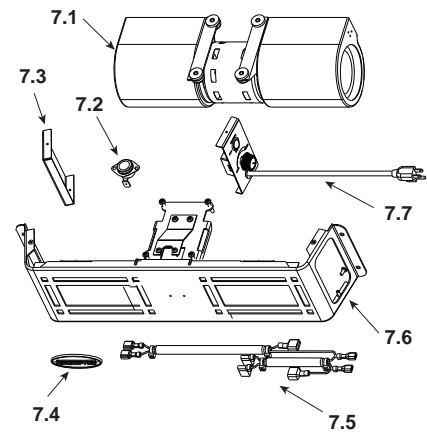

Stocked at Depot

ITEM	DESCRIPTION	COMMENTS	PART NUMBER	
1	Flue Attach Ring		SRV7044-154	
2	Gasket, Flue Collar		SRV7044-194	
3	Chimney Ring Attach		SRV7044-181	
4	Top Front Bracket		SRV7046-141	
5	Brick Retainer/Tube Support		SRV7046-123	Y

#6 Brick Set

#7 Blower Housing

6	Brick Set		BRICK-7046	
6.1	Brick, 9 x 4-1/2 x 1-1/4"	Qty. 11 Req.		
6.2	Brick, 8-3/8 x 4-1/2 x 1.25" Angle Cut (see diagram)	Qty. 2 Req.		
6.3	Brick, 7-3/8 x 4-1/2 x 1.25" Angle Cut (see diagram)	Qty. 3 Req.		
6.4	Brick, 8-1/8 x 4-1/2 x 1.25" Angle Cut (see diagram)	Qty. 2 Req.		
	Brick, Uncut	Pkg of 1	832-0550	
		Pkg of 6	832-3040	
7	Blower Housing Assembly		SRV7046-003	
7.1	Blower Replacement		SRV7044-210	Y
7.2	Snap Disc, # 1, Convection Blower		SRV230-0470	Y
7.3	Filler Plate		SRV7046-180	
7.4	Logo, Quadra-Fire	Pkg of 10	7000-649/10	
7.5	Wire Harness		SRV7046-184	Y
7.6	Blower Housing		SRV7046-110	
7.7	Blower Control Panel		SRV7046-023	Y
	Blower Cord Only		832-2410	Y
	Blower Screen		SRV7046-163	
	Knob, Speed Control		200-2041	Y
	Rocker Switch (Round)		SRV7000-515	Y
	Snap Disc Mount Bracket		SRV7046-187	
	Speed Control Only (Rheostat)		842-0370	Y