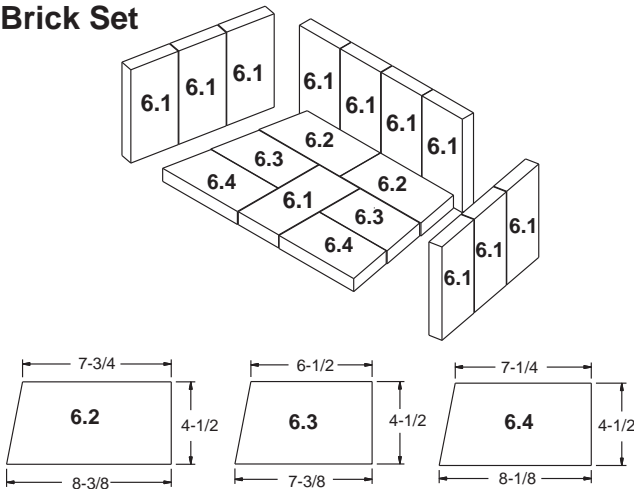

Beginning Manufacturing Date: Nov. 2009
Ending Manufacturing Date: Active

IMPORTANT: THIS IS DATED INFORMATION. Parts must be ordered from a dealer or distributor. **Hearth and Home Technologies does not sell directly to consumers.** Provide model number and serial number when requesting service parts from your dealer or distributor.

Stocked at Depot

ITEM	DESCRIPTION	COMMENTS	PART NUMBER	
1	Flue Attach Ring		SRV7044-154	
2	Gasket, Flue Collar		SRV7044-194	
3	Chimney Ring Attach		SRV7044-181	
4	Top Front Bracket		SRV7046-141	
5	Brick Retainer/Tube Support		SRV7046-123	Y

#6 Brick Set