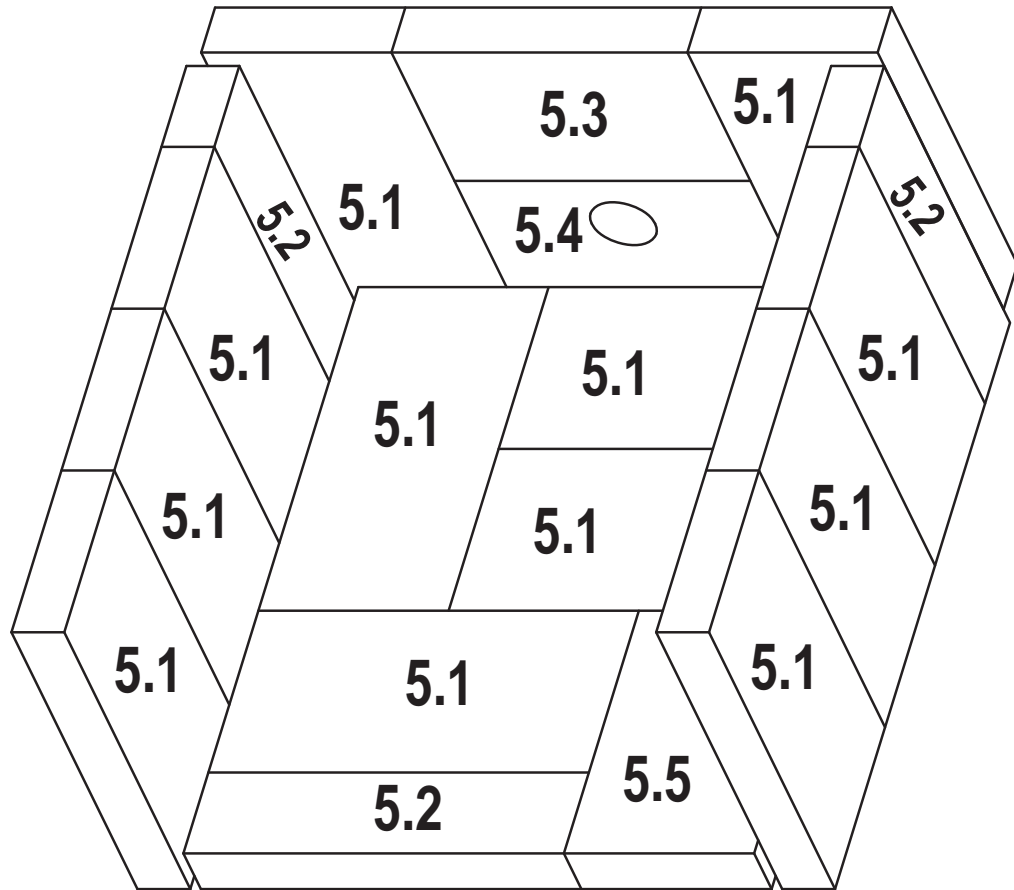

820-0680 (Black Door), 21M-GT (Gold Trim Door), 21M-NT (Nickel Trim Door)

Part number list on following page.

Beginning Manufacturing Date: Jan. 2002
Ending Manufacturing Date: June 2007

IMPORTANT: THIS IS DATED INFORMATION. When requesting service or replacement parts for your appliance please provide model number and serial number. All parts listed in this manual may be ordered from an authorized dealer.

**Stocked
at Depot**

ITEM	DESCRIPTION	COMMENTS	PART NUMBER	
1	Spring Handle, 1/4"	Gold	832-0630	Y
		Nickel	250-8340	Y
2	Pedestal Trim	Qty. 2 Req.	473-0290	
3	Baffle Fiber, 21-Act		831-2040	Y
4	Manifold Tube Set		TUBES-21M	Y
	Manifold Clip/Screws	Pkg of 4	832-0661	Y

#5 Brick Assembly

5	Brick Assembly - Complete Set		831-1890	
5.1	Brick, 9.0" x 4-1/2" x 1-1/4"	Qty. 12 Req.		
5.2	Brick, 9.0" x 2-1/2" x 1-1/4"	Qty. 3 Req.		
5.3	Brick, 7.0" x 4-1/2" x 1-1/4"	Qty. 1 Req.		
5.4	Brick, 7.0" x 4-1/2" x 1-1/4" w/hole	Qty. 1 Req.	SRV473-0370	
5.5	Brick, 6-3/4" x 4-1/2" x 1-1/4"	Qty. 1 Req.		
	Brick, Uncut	Pkg of 1	832-0550	
		Pkg of 6	832-3040	