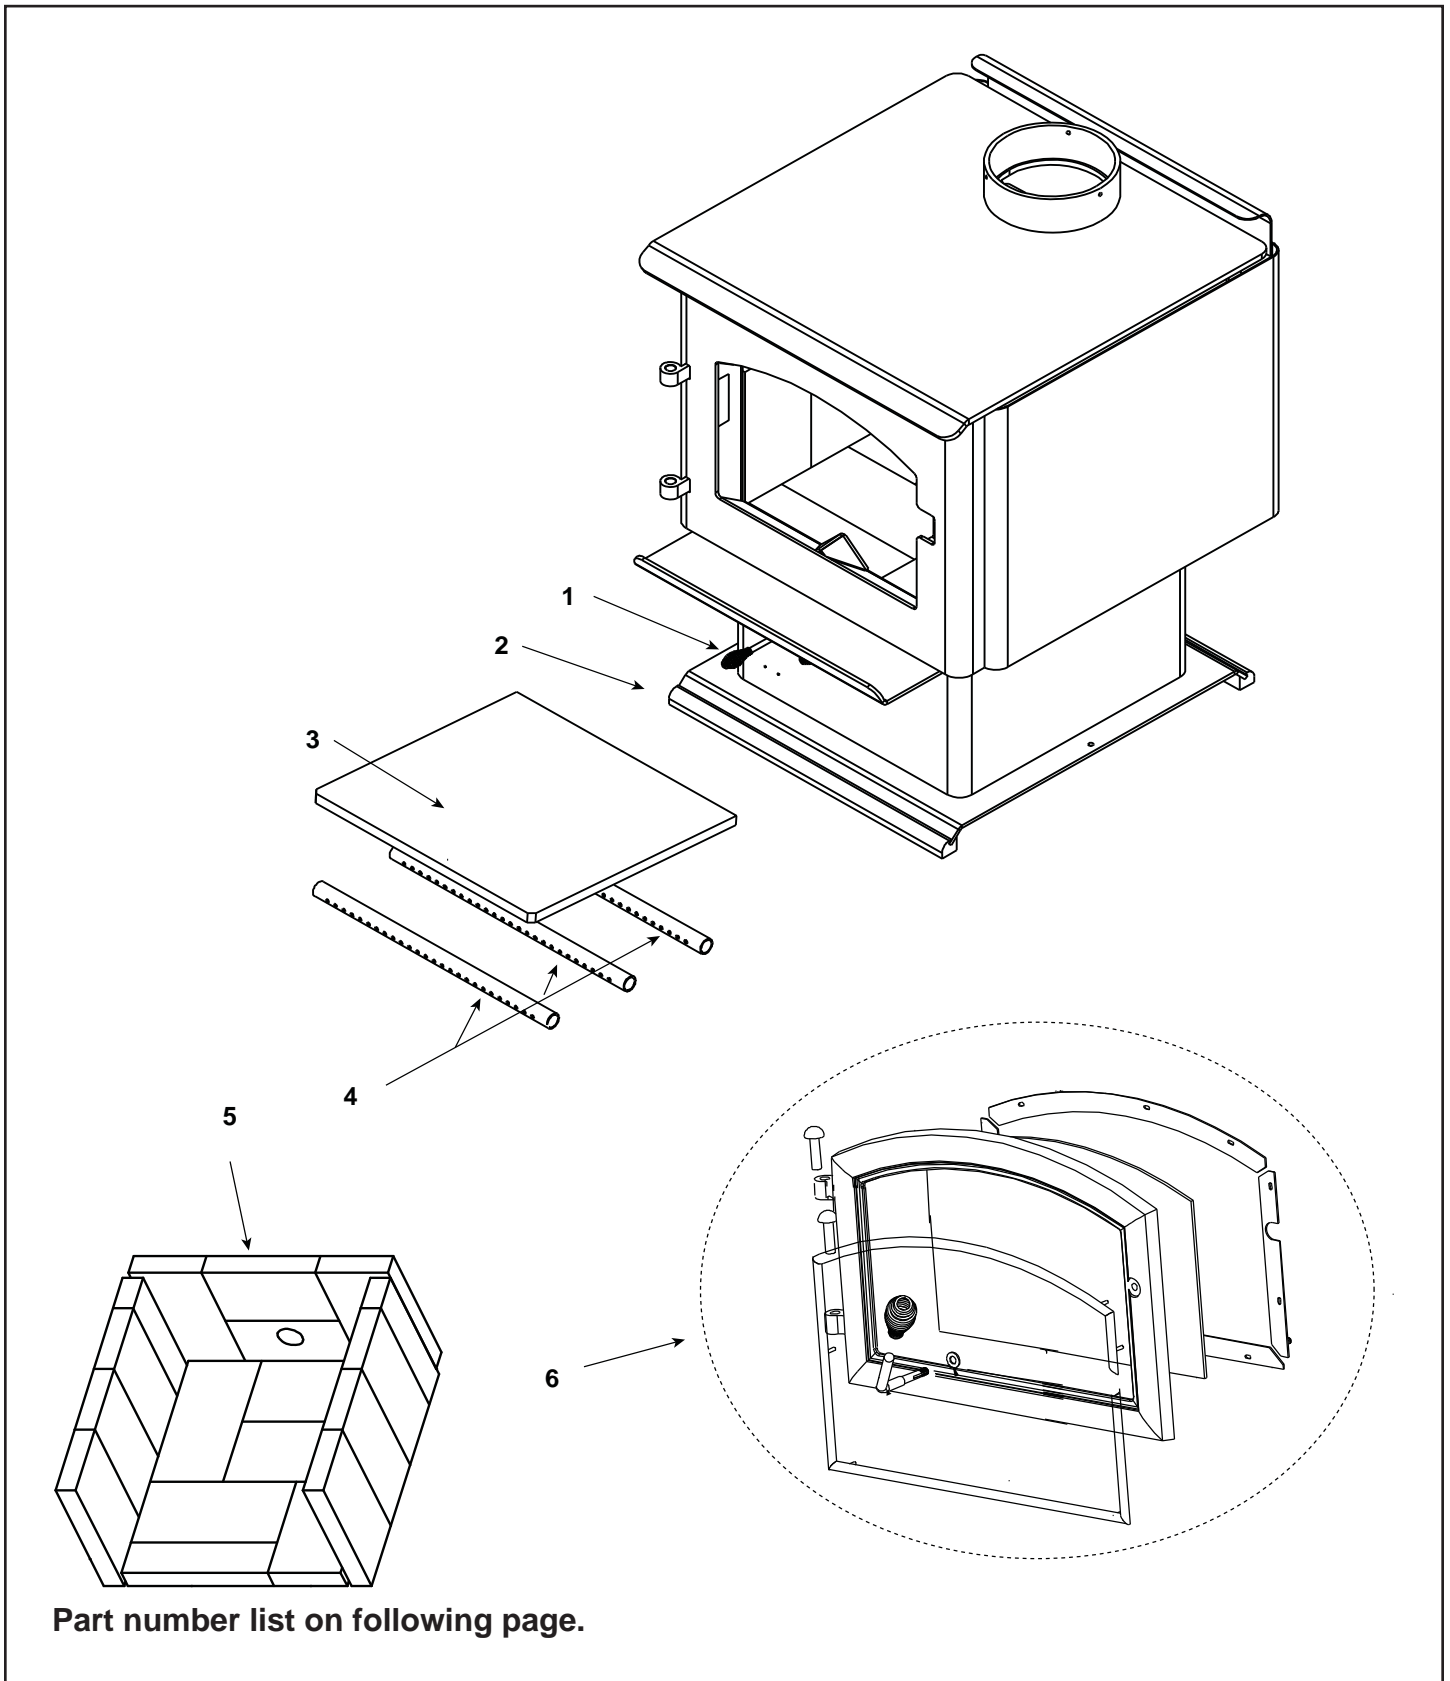

820-0680 (Black Door), 21M-GT (Gold Trim Door), 21M-NT (Nickel Trim Door)

Part number list on following page.

Beginning Manufacturing Date: Jan. 2002
Ending Manufacturing Date: June 2007

IMPORTANT: THIS IS DATED INFORMATION. When requesting service or replacement parts for your appliance please provide model number and serial number. All parts listed in this manual may be ordered from an authorized dealer.

**Stocked
at Depot**

ITEM	DESCRIPTION	COMMENTS	PART NUMBER	
1	Spring Handle, 1/4"	Gold	832-0630	Y
		Nickel	250-8340	Y
2	Pedestal Trim	Qty. 2 Req.	473-0290	
3	Baffle Fiber, 21-Act		831-2040	Y
4	Manifold Tube Set		TUBES-21M	Y
	Manifold Clip/Screws	Pkg of 4	832-0661	Y

#5 Brick Assembly

5	Brick Assembly - Complete Set		831-1890	
5.1	Brick, 9.0" x 4-1/2" x 1-1/4"	Qty. 12 Req.		
5.2	Brick, 9.0" x 2-1/2" x 1-1/4"	Qty. 3 Req.		
5.3	Brick, 7.0" x 4-1/2" x 1-1/4"	Qty. 1 Req.		
5.4	Brick, 7.0" x 4-1/2" x 1-1/4" w/hole	Qty. 1 Req.	SRV473-0370	
5.5	Brick, 6-3/4" x 4-1/2" x 1-1/4"	Qty. 1 Req.		
	Brick, Uncut	Pkg of 1	832-0550	
		Pkg of 6	832-3040	