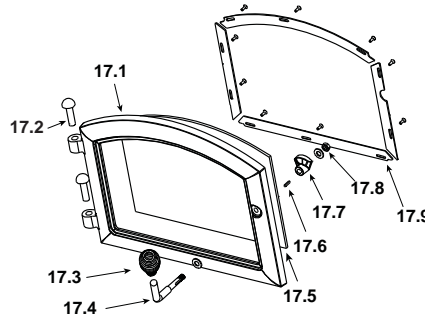

#17 Door Assembly