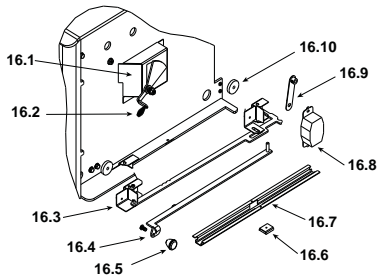

16 Burn Rate Control Assembly