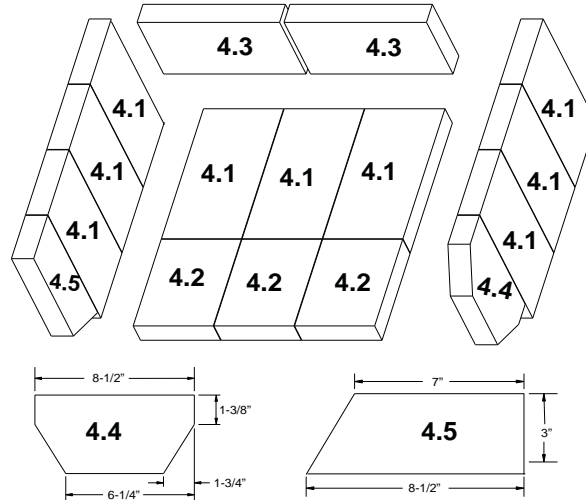

IMPORTANT: THIS IS DATED INFORMATION. When requesting service or replacement parts for your appliance please provide model number and serial number. All parts listed in this manual may be ordered from an authorized dealer.

**Stocked
at Depot**

ITEM	DESCRIPTION	COMMENTS	PART NUMBER	
1	Convection Air Channel - Retain Original Serial Number		SRV7039-107	
2	Flue Collar		SRV7000-302	Y
3	Panel Assembly, Side, Left		SRV7039-003	

#4 Brick Assembly

4	Brick Assembly - Complete Set		SRV7039-007	
4.1	Brick, 9 x 4-1/2 x 1-1/4"	Qty. 9 Req.		
4.2	Brick, 6 x 4-1/2 x 1-1/4"	Qty. 3 Req.		
4.3	Brick, 8 x 4-1/2 x 1-1/4"	Qty. 2 Req.		
4.4	Brick, see diagram	Qty. 1 Req.		
4.5	Brick, see diagram	Qty. 1 Req.		
	Brick, Uncut	Pkg of 1	832-0550	
		Pkg of 6	832-3040	
5	Tube Support Rack		SRV7039-108	
6	Brick Retainer		7033-149	
7	Ceramic Fiber Blanket, 1/2" Thick		832-3390	Y
8	Baffle Board, 8-1/8 in. W x 13 in. H	Pkg of 2	SRV7039-111	Y
9	Pedestal Riser		7033-207	
10	Pedestal Base		7033-163	
11	Strip, Oak Trim	Pkg of 2	832-0560	
12	Rear Channel Assembly		SRV7039-001	
13	Tube Channel Assembly - Manifold Tubes		SRV7039-004	Y
14	Panel Assembly, Side, Right		SRV7039-002	
15	Tube Channel Top - Access Cover		SRV7039-114	
	Component Pack (Includes Touch-Up Paint, Gold Spring Handles 1/2 In & 1/4 In (1) Each, Trimount Plug, Owners Manual, Warranty Card)		7039-011	

Additional service part numbers appear on following page.