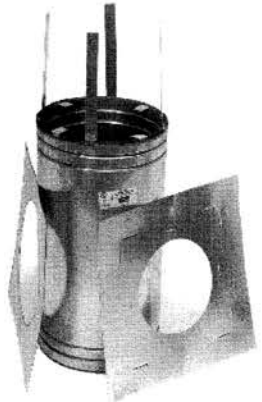

FIRESTOP ASSEMBLY