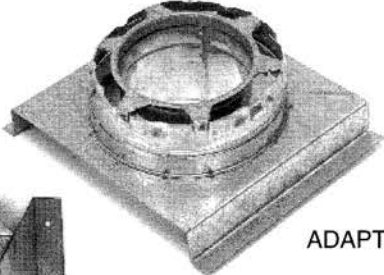

ANCHOR PLATE

PIPE END PLATE

TRISTACK STYLE & REFERENCE GUIDE

FIRESTOP ASSEMBLY

CEILING SUPPORT

TEE FIRE SHIELD

ADAPTER

ROOF FLASHING