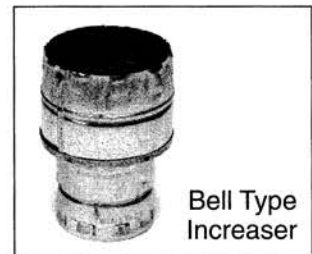

TRISTACK

All Fuel Chimney Pipe & Accessories

INCLUDING

BLACKSTACK

24-GAUGE FLAT BLACK STOVEPIPE & FITTINGS

PELLET VENT

Type "L" Low Temperature Venting System

Also manufacturers of quality

TWINSTACK™

Type B Gas Pipe & Fittings

**WHITE
METAL
PRODUCTS**

10520 Sessler Street
South Gate, CA 90280
(562) 923-7706
FAX (562) 923-9549
whitemetalproducts@hotmail.com

Prices subject to change without notice.