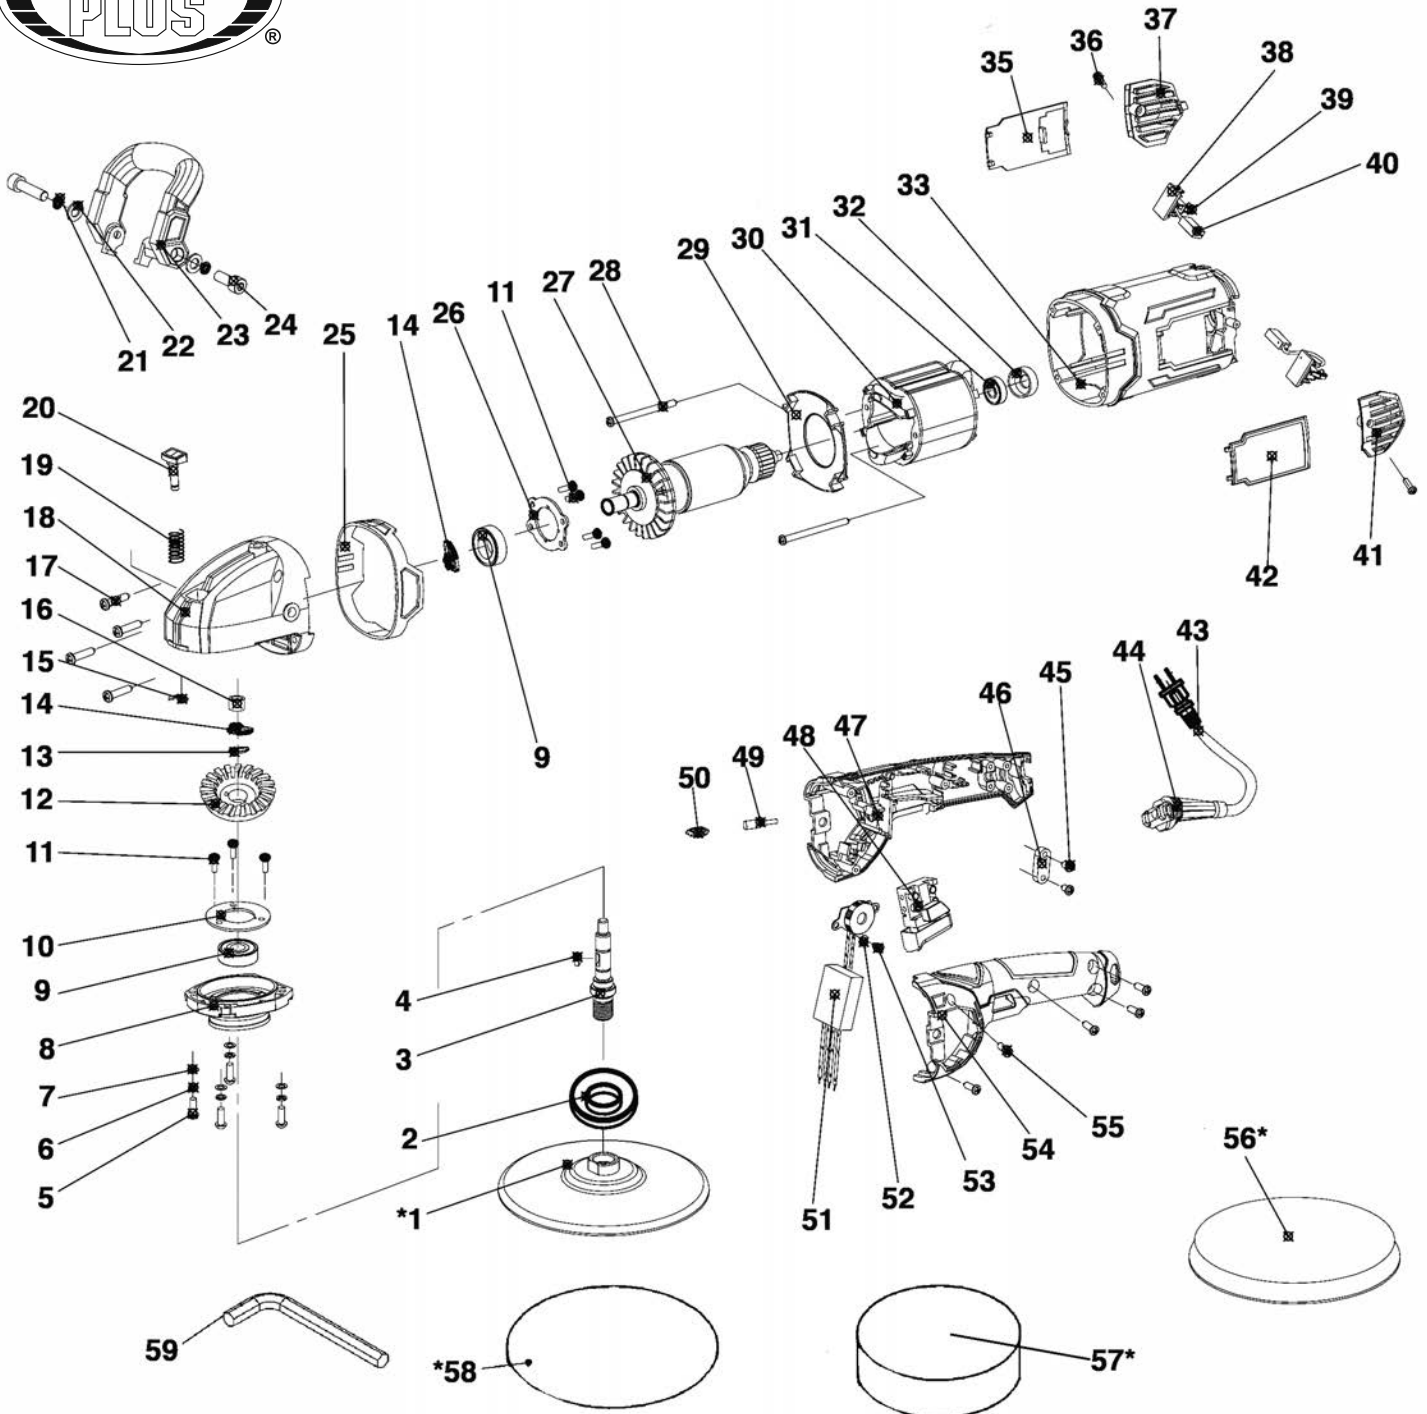

Service Manual / Manuel de Service

7" Variable Speed Polisher/Sander Kit

Ens. Polisseuse/Ponceuse 7" à Vitesse Variable

Revised/Revisé 03/15/2018

8369N

Parts Pricing List / Liste de Prix des Pièces

8369N

Diag.	Order # Com.	English Description	Description Française	Qty./Qté.	Price/Prix
1	KW-112	SANDING PLATE	DISQUE DE PONCAGE	1	-
2	42-83690020	DUST COVER	COUVERCLE DE POUSSIERE	1	\$1.74
3	42-83690030	SPINDLE	ARBRE	1	\$6.72
4	42-83690040	KEY	CLE DE RETENUE	1	\$1.10
5	42-83690050	PAN HD SCREW	VIS A TETE BOMBEE	4	\$2.50
6	42-83690060	SPRING WASHER	RONDELLE A RESSORT	4	\$2.50
7	42-83690070	WASHER	RONDELLE	4	\$2.69
8	42-83690080	FRONT COVER	COUVERCLE AVANT	1	\$7.25
9	42-83690090	BALL BEARING	ROULEMENT A BILLES	2	\$17.88
10	42-83690100	BEARING PRESSPLATE	PLAQUE DU ROULEMENT	1	\$1.89
11	42-83690110	SCREW	VIS	7	\$1.74
12	42-83690120	LARGE GEAR	ENGRENAGE (GRAND)	1	\$11.64
13	42-83690130	WAVE WASHER	RONDELLE ONDULEE	1	\$1.10
14	42-83690140	RETAINING RING/SHAFT	ANNEAU DE RETENU/TIGE	2	\$2.50
15	42-83690150	RETAINER RING	BAGUE DE RETENUE	1	\$1.39
16	42-83690160	NEEDLE BEARING	ROULEMENT A AIGUILLES	1	\$5.78
17	42-83690170	SCREW	VIS	4	\$1.74
18	42-83690180	GEAR BOX	BOITIER D'ENGRENAGE	1	\$13.10
19	42-83690190	SPRING	RESSORT	1	\$1.39
20	42-83690200	SPINDLE LOCK	VERROU DE L'ARBRE	1	\$1.39
21	42-83690210	SPRING WASHER	RONDELLE A RESSORT	2	\$2.69
22	42-83690220	WASHER	RONDELLE	2	\$2.50
23	42-83690230	AUXILIARY HANDLE	POIGNEE AUXILIAIRE	1	\$11.64
24	42-83690240	CAP SCREW	BOULON A TETE CYLINDRIQUE	2	\$2.96
25	42-83690250	ALUMINUM SLEEVE	MANCHON EN ALUMINIUM	1	\$4.03
26	42-83690260	BEARING PRESSPLATE	PLAQUE DU ROULEMENT	1	\$3.79
27	42-83690270	ARMATURE	ARMATURE	1	\$42.39
28	42-83690280	SCREW	VIS	2	\$3.21
29	42-83690290	AIR BAFFLE RING	PLAQUE DU VENTILATEUR	1	\$3.21
30	42-83690300	FIELD COIL	BOBINE D'ENTRAINMENT	1	\$40.92
31	42-83690310	BALL BEARING	ROULEMENT A BILLES	1	\$22.12
32	42-83690320	BEARING SLEEVE	MANCHON DU ROULEMENT	1	\$1.74
33	42-83690330	HOUSING	BOITIER	1	\$10.18
35	42-83690350	SIDE COVER (RIGHT)	COUVERCLE DE COTE (DROITE)	1	\$1.39
36	42-83690360	SELF-TAPPING SCREW	VIS AUTOTARAUDEUSE	2	\$1.39
37	42-83690370	REAR COVER (RIGHT)	COUVERCLE ARRIERE (DROITE)	1	\$1.39
38	42-83690380	BRUSH HOLDER	PORTE BALAIS	2	\$1.74
39	42-83690390	PLATE SPRING	PLAQUE A RESSORT	2	\$1.39
40	42-83690400	CARBON BRUSH	BALAI AU CARBONE	2	\$3.79
41	42-83690410	REAR COVER (LEFT)	COUVERCLE ARRIERE (GAUCHE)	1	\$1.39
42	42-83690420	SIDE COVER (LEFT)	COUVERCLE DE COTE (GAUCHE)	1	\$1.39
43	42-83690430	POWER CORD	CORDON D'ALIMENTATION	1	\$8.71
44	42-83690440	POWER CORD SLEEVE	MANCHON DU CORDON	1	\$1.39
45	42-83690450	SCREW	VIS	2	\$1.74
46	42-83690460	POWER CORD PRESSPLATE	PLAQUE DE RETENUE DU CORDON	1	\$0.86
47	42-83690470	RIGHT HANDLE	POIGNEE DROITE	1	\$8.71
48	42-83690480	SWITCH	INTERRUPTEUR	1	\$7.25