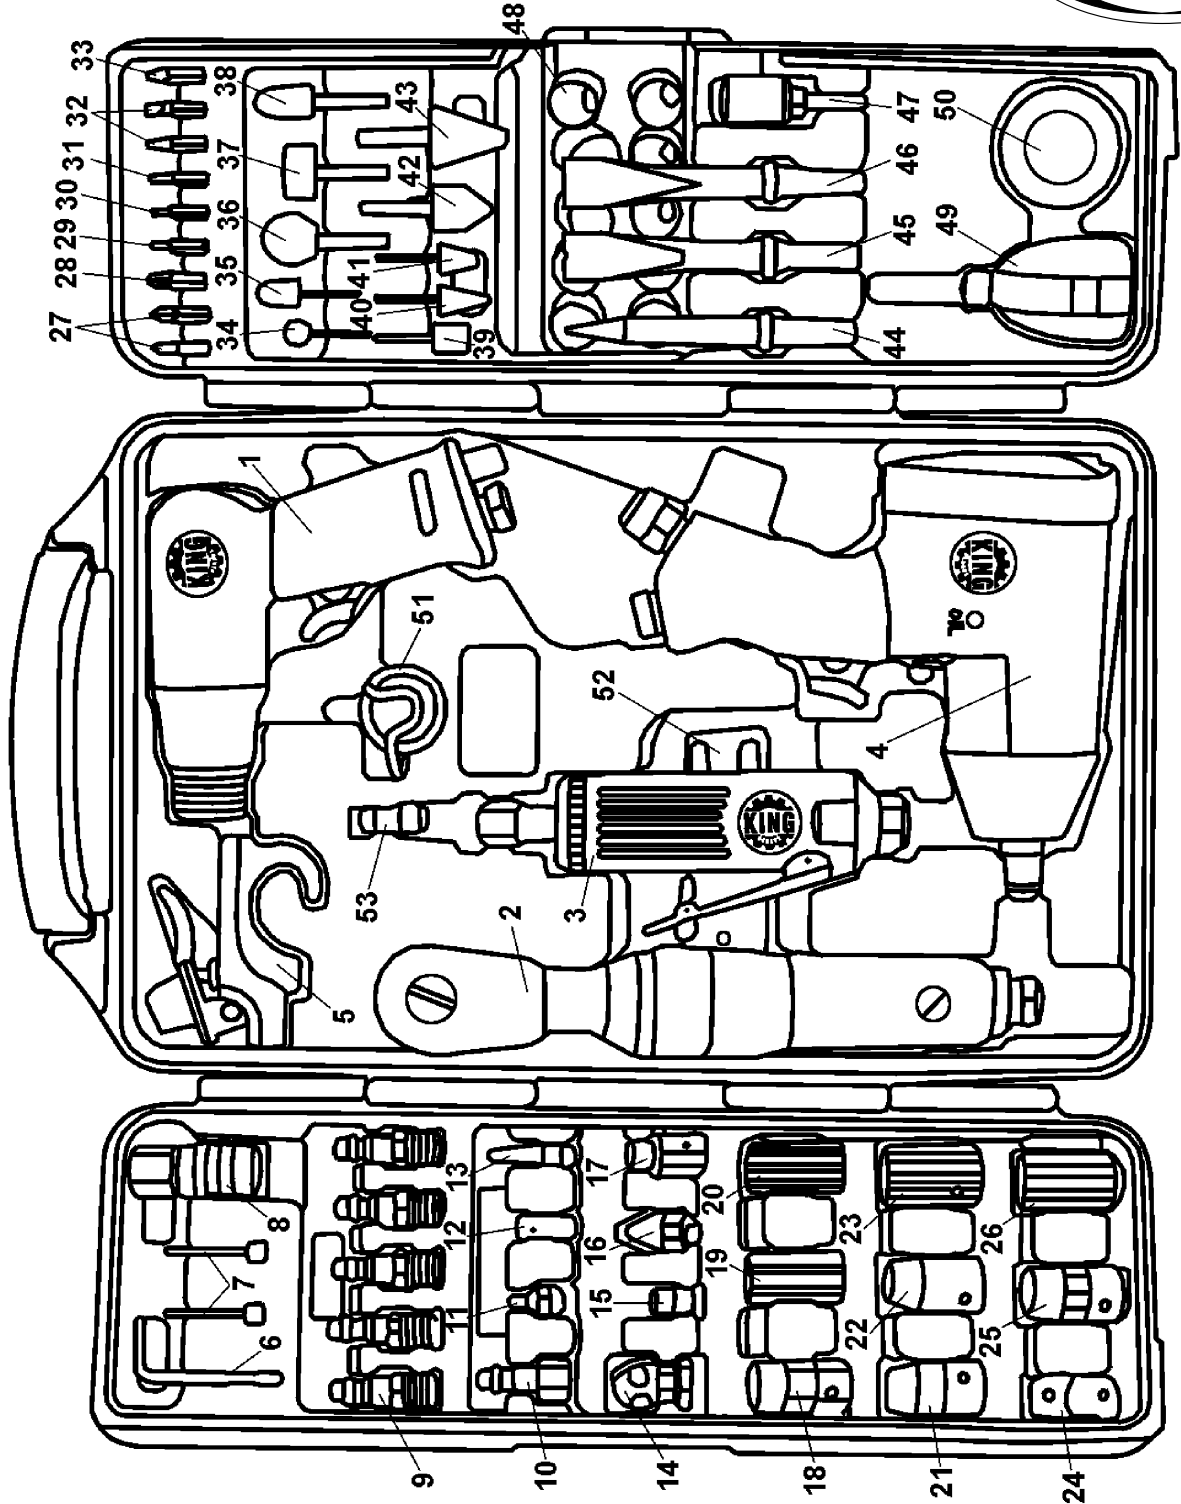

Service Manual / Manuel de Service

71 Pc. Air Tool Kit

Ens. D'Outils Pneumatiques 71 Mcx.

Revised/Revisé 03/15/2018

8171

Parts Pricing List / Liste de Prix des Pièces

8171

Diag.	Order # Com.	English Description	Description Française	Qty./Qté.	Price/Prix
1	57-81710010	AIR HAMMER	MARTEAU PNEUMATIQUE	1	\$70.28
2	57-81710020	3/8" RATCHET WRENCH	CLE A CLIQUET 3/8"	1	\$79.54
3	57-81710030	1/4" DIE GRINDER	MEULE PNEUMATIQUE 1/4"	1	\$73.99
4	57-81710040	1/2" IMPACT WRENCH	CLE A CHOCS 1/2"	1	\$83.25
5	57-81710050	BLOW GUN	PISTOLET A AIR	1	\$16.20
6	57-81710060	HEX. KEY (4MM)	CLE HEXAGONALE (4MM)	1	\$4.35
7	57-81710070	SPORT NEEDLE	AIGUILLE SPORT	2	\$5.46
8	57-81710080	QUICK CONNECT (FEMALE)	RACCORD A CONNECTION RAP. (FEM.)	1	\$18.25
9	57-81710090	QUICK CONNECT (MALE)	RACCORD A CONNECTION RAPIDE	5	\$7.13
10	57-81710100	QUICK CONNECT (MALE)	RACCORD/CONNECTION RAP. MALE	1	\$7.13
11	57-81710110	TAPERED NOZZLE	BUSE CONIQUE	1	\$4.72
12	57-81710120	SAFETY NOZZLE	BUSE DE SECURITE	1	\$4.35
13	57-81710130	HIGH PRESSURE NOZZLE	BUSE HAUTE PRESSION	1	\$4.91
14	57-81710140	TIRE INFLATOR	GONFLEUR DE PNEU	1	\$8.05
15	57-81710150	NEEDLE ADAPTOR	ADAPTATEUR D' AIGUILLE	1	\$4.72
16	57-81710160	RUBBER NOZZLE	BUSE DE CAOUTCHOUC	1	\$5.28
17	57-81710170	HEX. BIT ADAPTOR	ADAPTATEUR HEXAGONAL	1	\$6.57
18	57-81710180	IMPACT SOCKET (1/2")	DOUILLE CARREE (1/2")	1	\$6.02
19	57-81710190	IMPACT SOCKET (9/16")	DOUILLE CARREE (9/16")	1	\$6.02
20	57-81710200	IMPACT SOCKET (5/8")	DOUILLE CARREE (5/8")	1	\$6.02
21	57-81710210	IMPACT SOCKET (11MM)	DOUILLE CARREE (11MM)	1	\$6.02
22	57-81710220	IMPACT SOCKET (12MM)	DOUILLE CARREE (12MM)	1	\$6.02
23	57-81710230	IMPACT SOCKET (3/4")	DOUILLE CARREE (3/4")	1	\$6.02
24	57-81710240	ADAPTOR (3/8" TO 1/2")	ADAPTATEUR (3/8" A 1/2")	1	\$6.02
25	57-81710250	IMPACT SOCKET (13MM)	DOUILLE CARREE (13MM)	1	\$6.02
26	57-81710260	IMPACT SOCKET (17MM)	DOUILLE CARREE (17MM)	1	\$6.57
27	57-81710270	HEX. BIT (PHILLIPS #2)	EMBOUT HEXAGONAL (PHILLIPS #2)	2	\$6.02
28	57-81710280	HEX. BIT (PHILLIPS #3)	EMBOUT HEXAGONAL (PHILLIPS #3)	1	\$6.02
29	57-81710290	HEX. BIT (TORX T-10)	EMBOUT HEXAGONAL (TORX T-10)	1	\$2.87
30	57-81710300	HEX. BIT (TORX T-15)	EMBOUT HEXAGONAL (TORX T-15)	1	\$2.87
31	57-81710310	HEX. BIT (TORX T-20)	EMBOUT HEXAGONAL (TORX T-20)	1	\$2.87
32	57-81710320	HEX. BIT (SLOTTED 3/16")	EMBOUT HEXAGONAL (PLAT 3/16")	2	\$2.87
33	57-81710330	HEX. BIT (SLOTTED 1/4")	EMBOUT HEXAGONAL (PLAT 1/4")	1	\$2.87
34	57-81710340	GRINDING STONE 1/8" (BALL)	MEULE 1/8" (BOULE)	1	\$4.72
35	57-81710350	GRINDING STONE 1/8" (CYLINDER)	MEULE 1/8" (CYLINDRE)	1	\$4.72
36	57-81710360	GRINDING STONE 1/4" (BALL)	MEULE 1/4" (BOULE)	1	\$5.46
37	57-81710370	GRINDING STONE 1/4" (PYRAMID)	MEULE 1/4" (PYRAMIDE)	1	\$5.46
38	57-81710380	GRINDING STONE 1/4" (TAPER)	MEULE 1/4" (CONE)	1	\$5.46
39	57-81710390	GRINDING STONE 1/8" (TAPER)	MEULE 1/8" (CONE)	1	\$4.72
40	57-81710400	GRINDING STONE 1/8" (TAPER)	MEULE 1/8" (CONE)	1	\$4.72
41	57-81710410	GRINDING STONE 1/8" (TAPER)	MEULE 1/8" (CONE)	1	\$4.72
42	57-81710420	GRINDING STONE 1/4" (TAPER)	MEULE 1/4" (CONE)	1	\$5.46
43	57-81710430	GRINDING STONE 1/4" (CYLINDER)	MEULE 1/4" (CYLINDRE)	1	\$5.46
44	57-81710440	PUNCH	PUNCH	1	\$9.16
45	57-81710450	COLD CHISEL WITH NOTCH	CISEAU A FROID AVEC ENCOCHE	1	\$9.16
46	57-81710460	COLD CHISEL	CISEAU A FROID	1	\$9.16
47	57-81710470	3/4" SANDING DRUM	TAMBOUR DE PONCAGE 3/4"	1	\$7.31