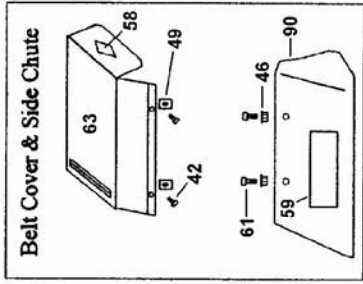

## WX24SP Frame Parts List

Item No.	Part No.	Description	Qty	Item No.	Part No.	Description	Qty
1	1001	Handle Grip	2	57	1274-25	Engine Pulley	1
2	2232-1	Safety Cable	1	58	1350	Decal "Sarlo"	1
5	3117P-2	Handle Assembly	1	59	1355	Decal "Caution"	1
6	1097	Screw	1	60	1349	Decal "To Start"	1
7	1155	Star Nut	1	61	1119	Bolt 5/16 x 3/4 USS	6
10	5578	Belt	1	62	1139	Bolt 5/16 x 1 1/4	2
19	1396	24" Deck Decal	1	63	1238	Belt Cover	1
20	1513	Blade 24"	1	64	1116	Bolt 5/16 x 2 1/2 USS	1
21	1015	"U" Cutter	1	65	1138	Lock Washer 5/16	3
23	1169	Axle	2	66	1354	Decal "Danger"	1
25	1180	Bearings	4	70	1213	Plastic Rivets	4
26	1196	Flat Washer	2	71	1084	5/16 Flat Washer	6
27	1205	Serrated Flange Nut	2	73	1132	Wiz Nut 5/16	4
34	3529	Wheel Assembly 16"	2	74	1118	Bolt 5/16 x 1 USS	4
35	3528A	16" Tire	2	78	1101	Bolt 1/4 x 5/8 SAE	8
39	1703	Grip	2	79	1129A	Whiz Nut 1/4	8
40	1718	Handle Lever	1	80	1149	Bolt 3/8 x 1 1/4 USS	4
41	1105	Bolt 1/4 x 1 1/2 SAE	1	85	3093	24" Deck	1
42	1661	#10 Screw	4	88	3083	Rear Guard	1
43	2031	Set Screw	1	90	1380	Grass Chute	1
44	1129	1/4 Lock Nut SAE	1	93	3485-2	Outside Height Adjuster	2
45	3177	WX24 Frame w/ Deck	1	94	6069	Axle 1/2 x 4 1/2 USS	2
46	1132	Wiz Nut 5/16	6	95	1123	Jam Nut 1/2 USS	4
47	3135F	WX24 Frame Only	1	96	1120	Lock Washer 1/2	2
48	1106	Lock Washer 1/4	1	97	1121	Nut 1/2 USS	2
49	2498	Panel Nut	4	98	1504A	8" Front Wheel	2
50	1249	Engine Mount	1	99	1003	Bearings	4
51	1124	Belt Tensioning bolt	1	100	3127	Front End	1
52	1107	1/4 Flat Washer	1	101	3485	Inside Height Adjuster	2
53	1108	Nut 1/4 USS	1	102	1131	3/8 Lock Nut USS	4
54	2027	Bolt 3/8 x 1 1/4 SAE	1	103	2077	Circle Cotter	2
55	4043	Serrated Spring Washer	1	104	1168	Clevis Pin	2
56	1017	Key	1	105	1208	Fly Wheel	1