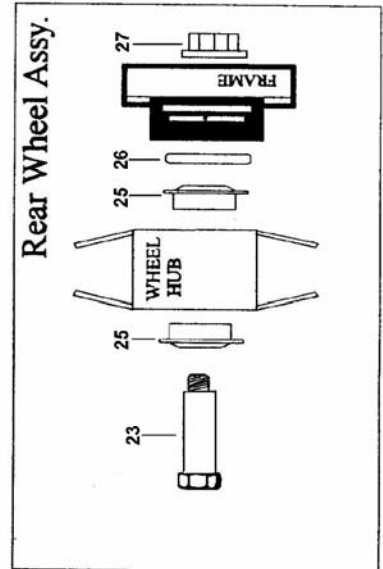

## WX24SP Frame Parts List

Item No.	Part No.	Description	Qty	Item No.	Part No.	Description	Qty
1	1001	Handle Grip	2	57	1274-25	Engine Pulley	1
2	2232-1	Safety Cable	1	58	1350	Decal "Sarlo"	1
5	3117P-2	Handle Assembly	1	59	1355	Decal "Caution"	1
6	1097	Screw	1	60	1349	Decal "To Start"	1
7	1155	Star Nut	1	61	1119	Bolt 5/16 x 3/4 USS	6
10	5578	Belt	1	62	1139	Bolt 5/16 x 1 1/4	2
19	1396	24" Deck Decal	1	63	1238	Belt Cover	1
20	1513	Blade 24"	1	64	1116	Bolt 5/16 x 2 1/2 USS	1
21	1015	"U" Cutter	1	65	1138	Lock Washer 5/16	3
23	1169	Axle	2	66	1354	Decal "Danger"	1
25	1180	Bearings	4	70	1213	Plastic Rivets	4
26	1196	Flat Washer	2	71	1084	5/16 Flat Washer	6
27	1205	Serrated Flange Nut	2	73	1132	Wiz Nut 5/16	4
34	3529	Wheel Assembly 16"	2	74	1118	Bolt 5/16 x 1 USS	4
35	3528A	16" Tire	2	78	1101	Bolt 1/4 x 5/8 SAE	8
39	1703	Grip	2	79	1129A	Whiz Nut 1/4	8
40	1718	Handle Lever	1	80	1149	Bolt 3/8 x 1 1/4 USS	4
41	1105	Bolt 1/4 x 1 1/2 SAE	1	85	3093	24" Deck	1
42	1661	#10 Screw	4	88	3083	Rear Guard	1
43	2031	Set Screw	1	90	1380	Grass Chute	1
44	1129	1/4 Lock Nut SAE	1	93	3485-2	Outside Height Adjuster	2
45	3177	WX24 Frame w/ Deck	1	94	6069	Axle 1/2 x 4 1/2 USS	2
46	1132	Wiz Nut 5/16	6	95	1123	Jam Nut 1/2 USS	4
47	3135F	WX24 Frame Only	1	96	1120	Lock Washer 1/2	2
48	1106	Lock Washer 1/4	1	97	1121	Nut 1/2 USS	2
49	2498	Panel Nut	4	98	1504A	8" Front Wheel	2
50	1249	Engine Mount	1	99	1003	Bearings	4
51	1124	Belt Tensioning bolt	1	100	3127	Front End	1
52	1107	1/4 Flat Washer	1	101	3485	Inside Height Adjuster	2
53	1108	Nut 1/4 USS	1	102	1131	3/8 Lock Nut USS	4
54	2027	Bolt 3/8 x 1 1/4 SAE	1	103	2077	Circle Cotter	2
55	4043	Serrated Spring Washer	1	104	1168	Clevis Pin	2
56	1017	Key	1	105	1208	Fly Wheel	1