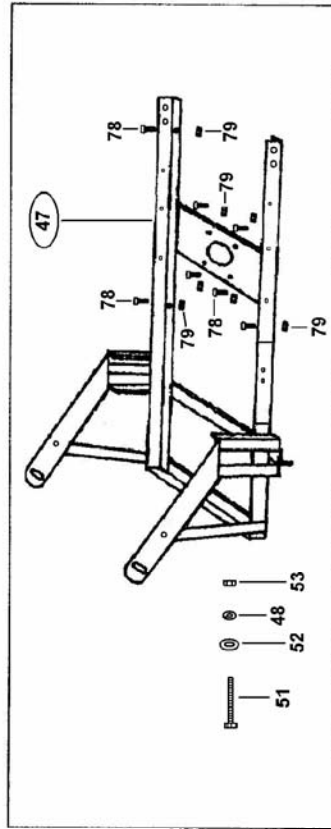

## WX24SP Frame Parts List

Item No.	Part No.	Description	Qty	Item No.	Part No.	Description	Qty
1	1001	Handle Grip	2	57	1274-25	Engine Pulley	1
2	2232-1	Safety Cable	1	58	1350	Decal "Sarlo"	1
5	3117P-2	Handle Assembly	1	59	1355	Decal "Caution"	1
6	1097	Screw	1	60	1349	Decal "To Start"	1
7	1155	Star Nut	1	61	1119	Bolt 5/16 x 3/4 USS	6
10	5578	Belt	1	62	1139	Bolt 5/16 x 1 1/4	2
19	1396	24" Deck Decal	1	63	1238	Belt Cover	1
20	1513	Blade 24"	1	64	1116	Bolt 5/16 x 2 1/2 USS	1
21	1015	"U" Cutter	1	65	1138	Lock Washer 5/16	3
23	1169	Axle	2	66	1354	Decal "Danger"	1
25	1180	Bearings	4	70	1213	Plastic Rivets	4
26	1196	Flat Washer	2	71	1084	5/16 Flat Washer	6
27	1205	Serrated Flange Nut	2	73	1132	Wiz Nut 5/16	4
34	3529	Wheel Assembly 16"	2	74	1118	Bolt 5/16 x 1 USS	4
35	3528A	16" Tire	2	78	1101	Bolt 1/4 x 5/8 SAE	8
39	1703	Grip	2	79	1129A	Whiz Nut 1/4	8
40	1718	Handle Lever	1	80	1149	Bolt 3/8 x 1 1/4 USS	4
41	1105	Bolt 1/4 x 1 1/2 SAE	1	85	3093	24" Deck	1
42	1661	#10 Screw	4	88	3083	Rear Guard	1
43	2031	Set Screw	1	90	1380	Grass Chute	1
44	1129	1/4 Lock Nut SAE	1	93	3485-2	Outside Height Adjuster	2
45	3177	WX24 Frame w/ Deck	1	94	6069	Axle 1/2 x 4 1/2 USS	2
46	1132	Wiz Nut 5/16	6	95	1123	Jam Nut 1/2 USS	4
47	3135F	WX24 Frame Only	1	96	1120	Lock Washer 1/2	2
48	1106	Lock Washer 1/4	1	97	1121	Nut 1/2 USS	2
49	2498	Panel Nut	4	98	1504A	8" Front Wheel	2
50	1249	Engine Mount	1	99	1003	Bearings	4
51	1124	Belt Tensioning bolt	1	100	3127	Front End	1
52	1107	1/4 Flat Washer	1	101	3485	Inside Height Adjuster	2
53	1108	Nut 1/4 USS	1	102	1131	3/8 Lock Nut USS	4
54	2027	Bolt 3/8 x 1 1/4 SAE	1	103	2077	Circle Cotter	2
55	4043	Serrated Spring Washer	1	104	1168	Clevis Pin	2
56	1017	Key	1	105	1208	Fly Wheel	1