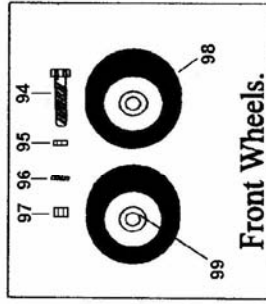

## WX24SP Frame Parts List

Item No.	Part No.	Description	Qty	Item No.	Part No.	Description	Qty
1	1001	Handle Grip	2	57	1274-25	Engine Pulley	1
2	2232-1	Safety Cable	1	58	1350	Decal "Sarlo"	1
5	3117P-2	Handle Assembly	1	59	1355	Decal "Caution"	1
6	1097	Screw	1	60	1349	Decal "To Start"	1
7	1155	Star Nut	1	61	1119	Bolt 5/16 x 3/4 USS	6
10	5578	Belt	1	62	1139	Bolt 5/16 x 1 1/4	2
19	1396	24" Deck Decal	1	63	1238	Belt Cover	1
20	1513	Blade 24"	1	64	1116	Bolt 5/16 x 2 1/2 USS	1
21	1015	"U" Cutter	1	65	1138	Lock Washer 5/16	3
23	1169	Axle	2	66	1354	Decal "Danger"	1
25	1180	Bearings	4	70	1213	Plastic Rivets	4
26	1196	Flat Washer	2	71	1084	5/16 Flat Washer	6
27	1205	Serrated Flange Nut	2	73	1132	Wiz Nut 5/16	4
34	3529	Wheel Assembly 16"	2	74	1118	Bolt 5/16 x 1 USS	4
35	3528A	16" Tire	2	78	1101	Bolt 1/4 x 5/8 SAE	8
39	1703	Grip	2	79	1129A	Whiz Nut 1/4	8
40	1718	Handle Lever	1	80	1149	Bolt 3/8 x 1 1/4 USS	4
41	1105	Bolt 1/4 x 1 1/2 SAE	1	85	3093	24" Deck	1
42	1661	#10 Screw	4	88	3083	Rear Guard	1
43	2031	Set Screw	1	90	1380	Grass Chute	1
44	1129	1/4 Lock Nut SAE	1	93	3485-2	Outside Height Adjuster	2
45	3177	WX24 Frame w/ Deck	1	94	6069	Axle 1/2 x 4 1/2 USS	2
46	1132	Wiz Nut 5/16	6	95	1123	Jam Nut 1/2 USS	4
47	3135F	WX24 Frame Only	1	96	1120	Lock Washer 1/2	2
48	1106	Lock Washer 1/4	1	97	1121	Nut 1/2 USS	2
49	2498	Panel Nut	4	98	1504A	8" Front Wheel	2
50	1249	Engine Mount	1	99	1003	Bearings	4
51	1124	Belt Tensioning bolt	1	100	3127	Front End	1
52	1107	1/4 Flat Washer	1	101	3485	Inside Height Adjuster	2
53	1108	Nut 1/4 USS	1	102	1131	3/8 Lock Nut USS	4
54	2027	Bolt 3/8 x 1 1/4 SAE	1	103	2077	Circle Cotter	2
55	4043	Serrated Spring Washer	1	104	1168	Clevis Pin	2
56	1017	Key	1	105	1208	Fly Wheel	1