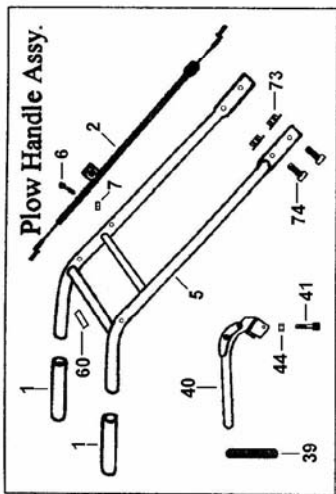

## WX24SP Frame Parts List

Item No.	Part No.	Description	Qty	Item No.	Part No.	Description	Qty
1	1001	Handle Grip	2	57	1274-25	Engine Pulley	1
2	2232-1	Safety Cable	1	58	1350	Decal "Sarlo"	1
5	3117P-2	Handle Assembly	1	59	1355	Decal "Caution"	1
6	1097	Screw	1	60	1349	Decal "To Start"	1
7	1155	Star Nut	1	61	1119	Bolt 5/16 x 3/4 USS	6
10	5578	Belt	1	62	1139	Bolt 5/16 x 1 1/4	2
19	1396	24" Deck Decal	1	63	1238	Belt Cover	1
20	1513	Blade 24"	1	64	1116	Bolt 5/16 x 2 1/2 USS	1
21	1015	"U" Cutter	1	65	1138	Lock Washer 5/16	3
23	1169	Axle	2	66	1354	Decal "Danger"	1
25	1180	Bearings	4	70	1213	Plastic Rivets	4
26	1196	Flat Washer	2	71	1084	5/16 Flat Washer	6
27	1205	Serrated Flange Nut	2	73	1132	Wiz Nut 5/16	4
34	3529	Wheel Assembly 16"	2	74	1118	Bolt 5/16 x 1 USS	4
35	3528A	16" Tire	2	78	1101	Bolt 1/4 x 5/8 SAE	8
39	1703	Grip	2	79	1129A	Whiz Nut 1/4	8
40	1718	Handle Lever	1	80	1149	Bolt 3/8 x 1 1/4 USS	4
41	1105	Bolt 1/4 x 1 1/2 SAE	1	85	3093	24" Deck	1
42	1661	#10 Screw	4	88	3083	Rear Guard	1
43	2031	Set Screw	1	90	1380	Grass Chute	1
44	1129	1/4 Lock Nut SAE	1	93	3485-2	Outside Height Adjuster	2
45	3177	WX24 Frame w/ Deck	1	94	6069	Axle 1/2 x 4 1/2 USS	2
46	1132	Wiz Nut 5/16	6	95	1123	Jam Nut 1/2 USS	4
47	3135F	WX24 Frame Only	1	96	1120	Lock Washer 1/2	2
48	1106	Lock Washer 1/4	1	97	1121	Nut 1/2 USS	2
49	2498	Panel Nut	4	98	1504A	8" Front Wheel	2
50	1249	Engine Mount	1	99	1003	Bearings	4
51	1124	Belt Tensioning bolt	1	100	3127	Front End	1
52	1107	1/4 Flat Washer	1	101	3485	Inside Height Adjuster	2
53	1108	Nut 1/4 USS	1	102	1131	3/8 Lock Nut USS	4
54	2027	Bolt 3/8 x 1 1/4 SAE	1	103	2077	Circle Cotter	2
55	4043	Serrated Spring Washer	1	104	1168	Clevis Pin	2
56	1017	Key	1	105	1208	Fly Wheel	1