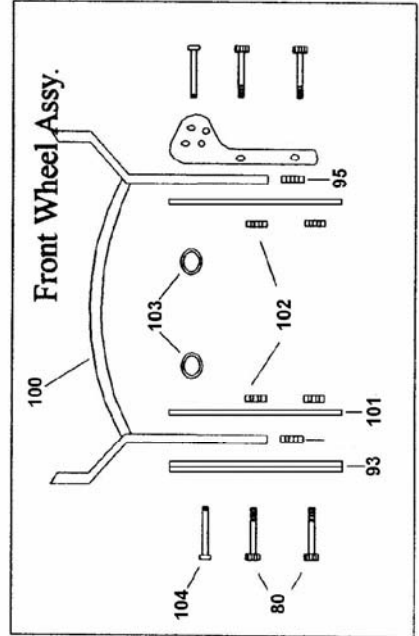

WX24SP Frame Parts Breakdown

WX24SP Frame Parts List

Item No.	Part No.	Description	Qty	Item No.	Part No.	Description	Qty
1	1001	Handle Grip	2	57	1274-25	Engine Pulley	1
2	2232-1	Safety Cable	1	58	1350	Decal "Sarlo"	1
5	3117P-2	Handle Assembly	1	59	1355	Decal "Caution"	1
6	1097	Screw	1	60	1349	Decal "To Start"	1
7	1155	Star Nut	1	61	1119	Bolt 5/16 x 3/4 USS	6
10	5578	Belt	1	62	1139	Bolt 5/16 x 1 1/4	2
19	1396	24" Deck Decal	1	63	1238	Belt Cover	1
20	1513	Blade 24"	1	64	1116	Bolt 5/16 x 2 1/2 USS	1
21	1015	"U" Cutter	1	65	1138	Lock Washer 5/16	3
23	1169	Axle	2	66	1354	Decal "Danger"	1
25	1180	Bearings	4	70	1213	Plastic Rivets	4
26	1196	Flat Washer	2	71	1084	5/16 Flat Washer	6
27	1205	Serrated Flange Nut	2	73	1132	Wiz Nut 5/16	4
34	3529	Wheel Assembly 16"	2	74	1118	Bolt 5/16 x 1 USS	4
35	3528A	16" Tire	2	78	1101	Bolt 1/4 x 5/8 SAE	8
39	1703	Grip	2	79	1129A	Whiz Nut 1/4	8
40	1718	Handle Lever	1	80	1149	Bolt 3/8 x 1 1/4 USS	4
41	1105	Bolt 1/4 x 1 1/2 SAE	1	85	3093	24" Deck	1
42	1661	#10 Screw	4	88	3083	Rear Guard	1
43	2031	Set Screw	1	90	1380	Grass Chute	1
44	1129	1/4 Lock Nut SAE	1	93	3485-2	Outside Height Adjuster	2
45	3177	WX24 Frame w/ Deck	1	94	6069	Axle 1/2 x 4 1/2 USS	2
46	1132	Wiz Nut 5/16	6	95	1123	Jam Nut 1/2 USS	4
47	3135F	WX24 Frame Only	1	96	1120	Lock Washer 1/2	2
48	1106	Lock Washer 1/4	1	97	1121	Nut 1/2 USS	2
49	2498	Panel Nut	4	98	1504A	8" Front Wheel	2
50	1249	Engine Mount	1	99	1003	Bearings	4
51	1124	Belt Tensioning bolt	1	100	3127	Front End	1
52	1107	1/4 Flat Washer	1	101	3485	Inside Height Adjuster	2
53	1108	Nut 1/4 USS	1	102	1131	3/8 Lock Nut USS	4
54	2027	Bolt 3/8 x 1 1/4 SAE	1	103	2077	Circle Cotter	2
55	4043	Serrated Spring Washer	1	104	1168	Clevis Pin	2
56	1017	Key	1	105	1208	Fly Wheel	1