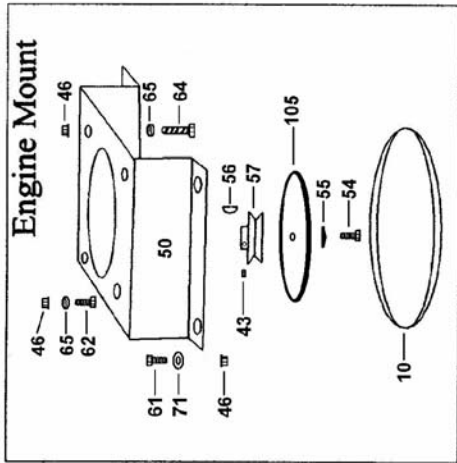

## WX24SP Frame Parts List

Item No.	Part No.	Description	Qty	Item No.	Part No.	Description	Qty
1	1001	Handle Grip	2	57	1274-25	Engine Pulley	1
2	2232-1	Safety Cable	1	58	1350	Decal "Sarlo"	1
5	3117P-2	Handle Assembly	1	59	1355	Decal "Caution"	1
6	1097	Screw	1	60	1349	Decal "To Start"	1
7	1155	Star Nut	1	61	1119	Bolt 5/16 x 3/4 USS	6
10	5578	Belt	1	62	1139	Bolt 5/16 x 1 1/4	2
19	1396	24" Deck Decal	1	63	1238	Belt Cover	1
20	1513	Blade 24"	1	64	1116	Bolt 5/16 x 2 1/2 USS	1
21	1015	"U" Cutter	1	65	1138	Lock Washer 5/16	3
23	1169	Axle	2	66	1354	Decal "Danger"	1
25	1180	Bearings	4	70	1213	Plastic Rivets	4
26	1196	Flat Washer	2	71	1084	5/16 Flat Washer	6
27	1205	Serrated Flange Nut	2	73	1132	Wiz Nut 5/16	4
34	3529	Wheel Assembly 16"	2	74	1118	Bolt 5/16 x 1 USS	4
35	3528A	16" Tire	2	78	1101	Bolt 1/4 x 5/8 SAE	8
39	1703	Grip	2	79	1129A	Whiz Nut 1/4	8
40	1718	Handle Lever	1	80	1149	Bolt 3/8 x 1 1/4 USS	4
41	1105	Bolt 1/4 x 1 1/2 SAE	1	85	3093	24" Deck	1
42	1661	#10 Screw	4	88	3083	Rear Guard	1
43	2031	Set Screw	1	90	1380	Grass Chute	1
44	1129	1/4 Lock Nut SAE	1	93	3485-2	Outside Height Adjuster	2
45	3177	WX24 Frame w/ Deck	1	94	6069	Axle 1/2 x 4 1/2 USS	2
46	1132	Wiz Nut 5/16	6	95	1123	Jam Nut 1/2 USS	4
47	3135F	WX24 Frame Only	1	96	1120	Lock Washer 1/2	2
48	1106	Lock Washer 1/4	1	97	1121	Nut 1/2 USS	2
49	2498	Panel Nut	4	98	1504A	8" Front Wheel	2
50	1249	Engine Mount	1	99	1003	Bearings	4
51	1124	Belt Tensioning bolt	1	100	3127	Front End	1
52	1107	1/4 Flat Washer	1	101	3485	Inside Height Adjuster	2
53	1108	Nut 1/4 USS	1	102	1131	3/8 Lock Nut USS	4
54	2027	Bolt 3/8 x 1 1/4 SAE	1	103	2077	Circle Cotter	2
55	4043	Serrated Spring Washer	1	104	1168	Clevis Pin	2
56	1017	Key	1	105	1208	Fly Wheel	1