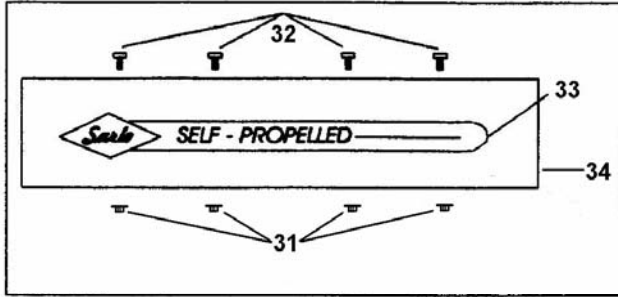

622SP Breakdown

622SP Parts List

Item No.	Part No.	Description	Qty	Item No.	Part No.	Description	Qty
1	5557	SP-Belt	1	33	1356	Decal "Self-Propelled"	1
2	1212	Shaft Pulley	1	34	1229	SP Cover	1
3	2032	Roll Pin 3/16 x 1 1/4	5	35	1173	Nut 3/8	1
4	3173	Set Collar 5/8 ID	2	36	1056	Lock Washer 3/8	1
5	3125	Sprocket Bearings	2	37	2050	Star Washer 3/8	1
6	3174	SP Tube	1	38	2119	Clutch Pivot Arm	1
7	2952	Thrust Washer	1	39	2051	Bolt 3/8 x 1 USS	1
8	3170	Sprocket 10 Tooth	1	40	1718	Handle Lever	1
9	1195	5/8 Bearing	2	41	1105	Bolt 1/4 x 1 1/2 SAE	1
9a	1195a	5/8 Bearing w/o Snap Ring	2	42	1129	Lock Nut 1/4 SAE	1
10	2133	Pivot Block	1	43	1703	Grip	1
11	2446	5/8 Precision Washer	2	44	2132	SP Rod	1
12	2030	Crawler	2	45	1187	Flat Washer 5/16 SAE	2
13	2450	Spring	2	46	2077	Circle Cotter	2
14	2451	Drive Pin 1/4 x 7/8	2	47	1129A	Whiz Nut 1/4 SAE	4
15	2423	Lh Ratchet Block	1	48	1175	Bolt 1/4 x 1 SAE	4
16	2422	Rh Ratchet Block	1	49	2143	S/P Bracket	2
17	2092	Spacer	2	50	1141	Nut 5/8 SAE	1
19	3122	Cross Shaft Sprocket	1	51	1140	Lock Washer 5/8	1
20	2145	Torsion Spring Lh	1	52	4027	Blade Spacer	1
21	2146	Torsion Spring Rh	1	53	1224	Hub Shaft	1
22	1161	Bolt 1/2 x 1 1/2 SAE	2	54	1016	Bearings	2
23	1077	Jam Nut 1/2 SAE	2	55	1222	Hub Housing	1
24	1062	Flat Washer 1/2	2	55a	1022	Grease Fitting	1
25	1120	Lock Washer 1/2	2	56	2446	Washer	2
26	1122	Full Nut 1/2 SAE	2	57	1017	Key	2
27	1129a	Wiz Nut 1/4 SAE	1	58	1200	Pulley	1
28	3166	Flat Spring	1	59	1215	Pulley	1
29	1102	Bolt 1/4 x 3/4 SAE	1	60	1120	Lock Washer 1/2	1
30	2137	Shaft Mount	1	61	1122	Nut 1/2 SAE	1
31	1156	Whiz Nut 1/4 USS	4	62	3176	Drive Chain #35	1
32	1153	# 10 Hex Head Bolt	4	63	3168	Master Link #35	1