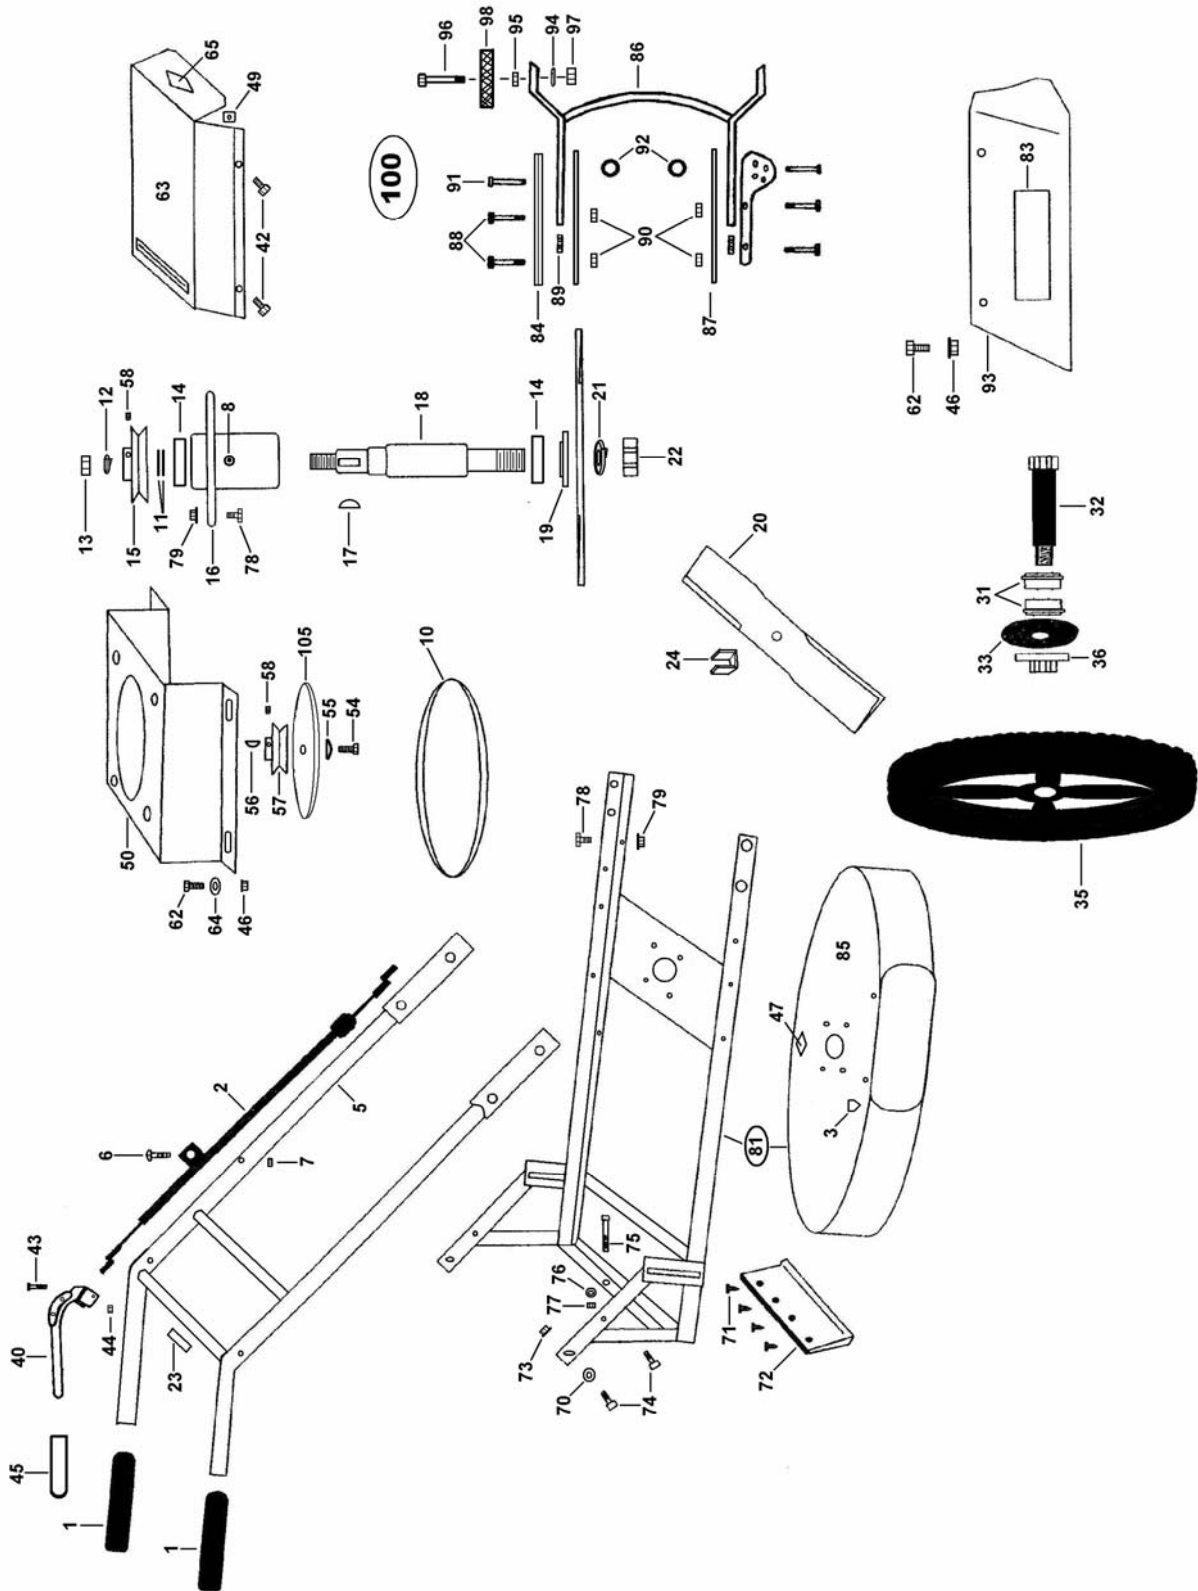

622 Frame Parts

622 Frame Parts List

Item No.	Part No.	Description	Qty	Item No.	Part No.	Description	Qty
1	1001	Handle Grip	2	56	1017	Key	1
2	2232-1	Safety Cable	1	57	1274-25	Engine Pulley	1
3	1354	Decal "Danger"	1	58	2031	Set Screw	2
5	3117P-2	Handle Assembly	1	62	1119	Bolt 5/16 x 3/4 USS	6
6	1097	Screw	1	63	1238	Belt Cover	1
7	1155	Star Nut	1	64	1084	5/16 Flat Washer USS	4
8	1022	Grease Fitting	1	65	1350	Decal "Sarlo"	1
10	5578	Belt	1	70	1084	5/16 Flat Washer USS	2
11	2446	5/8 Precision Washer	2	71	1213	Plastic Push Rivets	4
12	1120	1/2 Lock Washer	1	72	3083	Rear Guard	1
13	1122	1/2 Nut SAE	1	73	1132	Wiz Nut 5/16 USS	4
14	1016	Bearing	2	74	1118	Bolt 5/16 x 1 USS	4
15	1200	Hub Pulley	1	75	1124	Belt Tensioning Bolt	1
16	1222	Hub Housing	1	76	1107	1/4 Flat Washer SAE	1
17	1017	Key	1	77	1108	1/4 Nut USS	1
18	1207	Hub Shaft	1	78	1101	Bolt 1/4 x 5/8 SAE	8
19	4027	Blade Spacer	1	79	1129A	Whiz Nut 1/4 SAE	8
20	1512	Blade 22"	1	81	3176	Frame with Deck	1
21	1140	5/8 Lock Washer	1	82	3135F	622 Frame only	1
22	1141	5/8 Nut SAE	1	83	1355	Decal "Caution"	1
23	1349	Decal "To Start"	1	84	3485-2	Outside Height Adjuster	2
24	1015	"U" Cutter	1	85	3098	22" Deck	1
31	1180	Wheel Bearing	4	86	3127	Front End	1
32	1169	Shoulder Bolt	2	87	3485	Inside Height Adjuster	2
33	1196	Flat Washer	2	88	1149	Bolt 3/8 x 1 1/4	4
35	3044	16" Solid Tire on Rim	2	89	1123	Nut 1/2 Jam USS	2
36	1205	Serrated Flange Nut	2	90	1131	Nut 3/8 Lock USS	4
40	1718	Handle Lever	1	91	1168	Clevis Pin	2
42	1661	#10 Screw	4	92	2077	Kick-Out Ring	2
43	1105	Bolt 1/4 x 1 1/2 SAE	1	93	1380	Grass Chute	1
44	1129	1/4 Lock Nut SAE	1	94	1120	1/2 Lock Washer	2
45	1703	Grip	1	95	1123	1/2 Jam Nut USS	2
46	1132	Wiz Nut 5/16 USS	6	96	1005	Bolt 1/2 x 3 USS	2
47	1395	22" Deck Decal	1	97	1121	Nut 1/2 USS	2
49	2498	Panel Nut	4	98	1504	8" Front Wheel	2
50	1249	Engine Mount	1	100	3461	Front End Assb.	1
54	1134	Bolt 3/8 x 1 1/4 SAE	1	105	1208	Fly Wheel	1
55	4043	Serrated Spring Washer	1