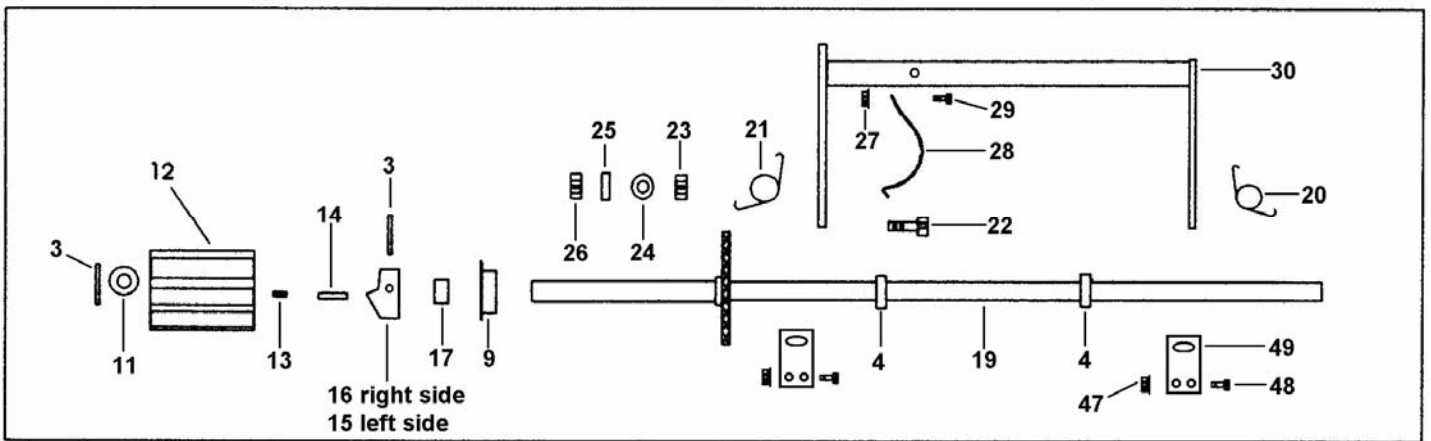

622SP Breakdown

622SP Parts List

Item No.	Part No.	Description	Qty	Item No.	Part No.	Description	Qty
1	5557	SP-Belt	1	33	1356	Decal "Self-Propelled"	1
2	1212	Shaft Pulley	1	34	1229	SP Cover	1
3	2032	Roll Pin 3/16 x 1 1/4	5	35	1173	Nut 3/8	1
4	3173	Set Collar 5/8 ID	2	36	1056	Lock Washer 3/8	1
5	3125	Sprocket Bearings	2	37	2050	Star Washer 3/8	1
6	3174	SP Tube	1	38	2119	Clutch Pivot Arm	1
7	2952	Thrust Washer	1	39	2051	Bolt 3/8 x 1 USS	1
8	3170	Sprocket 10 Tooth	1	40	1718	Handle Lever	1
9	1195	5/8 Bearing	2	41	1105	Bolt 1/4 x 1 1/2 SAE	1
9a	1195a	5/8 Bearing w/o Snap Ring	2	42	1129	Lock Nut 1/4 SAE	1
10	2133	Pivot Block	1	43	1703	Grip	1
11	2446	5/8 Precision Washer	2	44	2132	SP Rod	1
12	2030	Crawler	2	45	1187	Flat Washer 5/16 SAE	2
13	2450	Spring	2	46	2077	Circle Cotter	2
14	2451	Drive Pin 1/4 x 7/8	2	47	1129A	Whiz Nut 1/4 SAE	4
15	2423	Lh Ratchet Block	1	48	1175	Bolt 1/4 x 1 SAE	4
16	2422	Rh Ratchet Block	1	49	2143	S/P Bracket	2
17	2092	Spacer	2	50	1141	Nut 5/8 SAE	1
19	3122	Cross Shaft Sprocket	1	51	1140	Lock Washer 5/8	1
20	2145	Torsion Spring Lh	1	52	4027	Blade Spacer	1
21	2146	Torsion Spring Rh	1	53	1224	Hub Shaft	1
22	1161	Bolt 1/2 x 1 1/2 SAE	2	54	1016	Bearings	2
23	1077	Jam Nut 1/2 SAE	2	55	1222	Hub Housing	1
24	1062	Flat Washer 1/2	2	55a	1022	Grease Fitting	1
25	1120	Lock Washer 1/2	2	56	2446	Washer	2
26	1122	Full Nut 1/2 SAE	2	57	1017	Key	2
27	1129a	Wiz Nut 1/4 SAE	1	58	1200	Pulley	1
28	3166	Flat Spring	1	59	1215	Pulley	1
29	1102	Bolt 1/4 x 3/4 SAE	1	60	1120	Lock Washer 1/2	1
30	2137	Shaft Mount	1	61	1122	Nut 1/2 SAE	1
31	1156	Whiz Nut 1/4 USS	4	62	3176	Drive Chain #35	1
32	1153	# 10 Hex Head Bolt	4	63	3168	Master Link #35	1