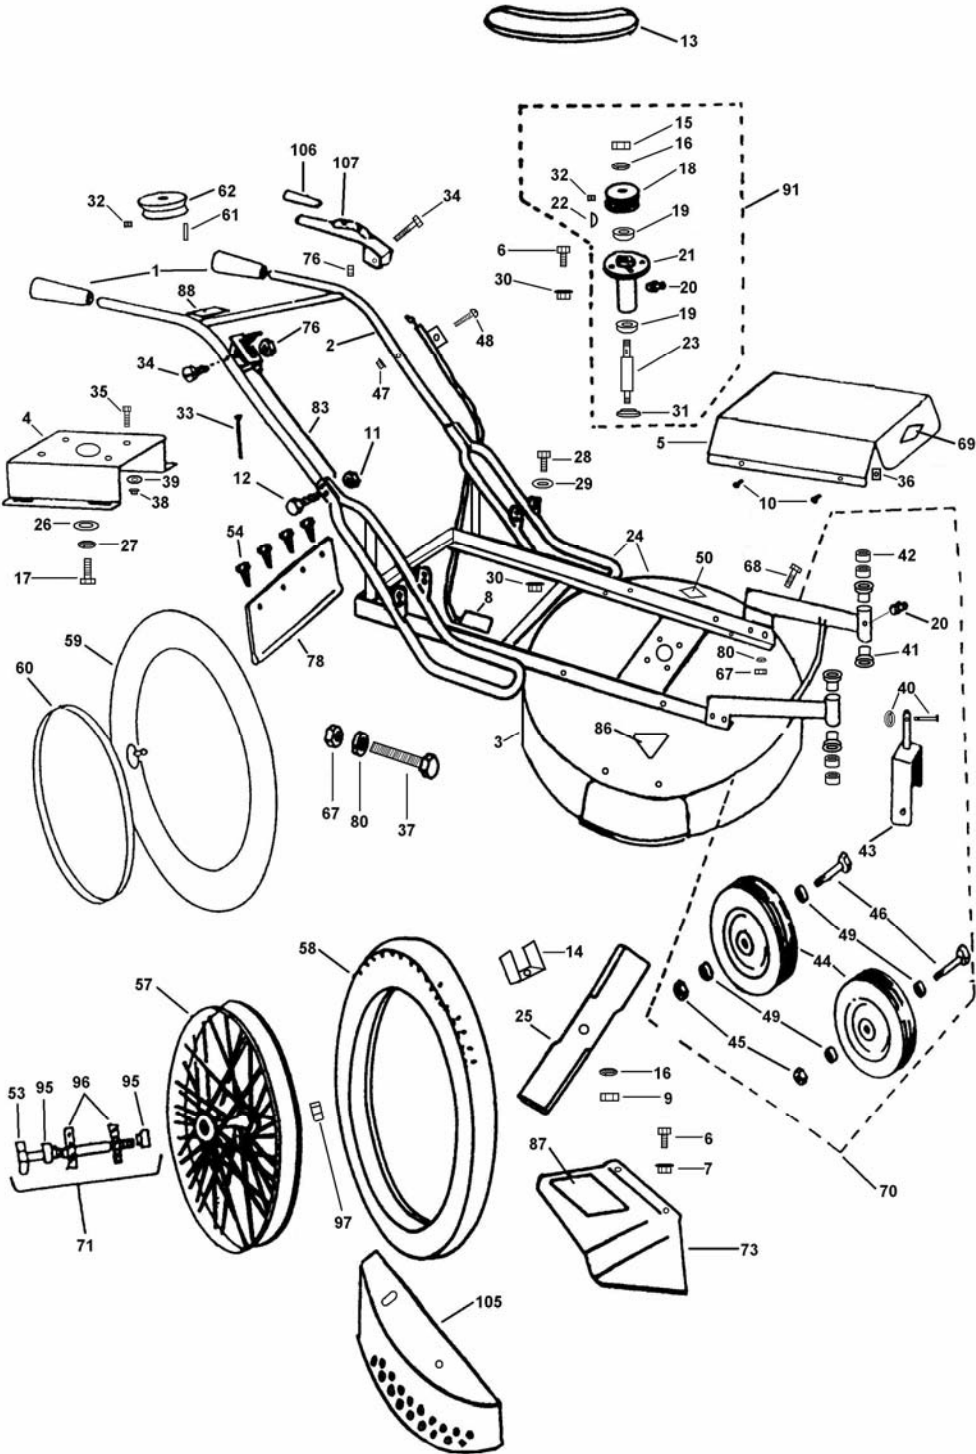

1026-1030-3SPSW Frame Parts & Parts Breakdown

1026-1030-3SPSW Frame Parts

Item No.	Part No.	Description	Qty		Item No.	Part No.	Description	Qty
1	1741	Handle Grip	2		39	1187	5/16 Flat Washer SAE	4
2	3009	Handle Assembly	1		40	1046	Clevis Pin & Circle Cotter	2
3a	3132	26" Deck	1		41	1068	Swivel Bushing	4
3b	3133	30" Deck	1		38	1047	Swivel Spacer	8
4	1277	Engine Mount	1		43	1050	Fork	2
5	1185	Belt Guard	1		44	1500a	Wheel	2
6	1119	Bolt 5/16 x 3/4 USS	14		45	6107	1/2 Lock Nut USS	2
7	1132	5/16 Whiz Nut	14		46	6069	Axle 1/2 x 4 1/2 USS	2
8	3232	Kill Switch Assembly	1		47	1155	#10 Keps Lock Nut	1
9	1143	Nut 3/4 SAE	1		48	1097	10-24 x 1 1/2 Screw	1
10	1661	#10 x 5/8 Screw	4		49	1003	Ball Bearing	4
11	1132	5/16 Whiz Nut	4		50a	1397	26" Deck Decal	1
12	1111	Bolt 5/16 x 2 USS	4		50b	1398	30" Deck Decal	1
13a	5555	Belt 1026	1		53	6101	Axle	2
13b	5564	Belt 1030	1		54	1213	Push Rivet	4
14	1036	"U" Cutter	1		57	3525	Wheel Assembly	2
15	1184	Jam Nut 3/4 SAE	1		58	3520	Pneumatic Tire	2
16	1142	3/4 Lock Washer	2		59	3522	Tube	2
17	1176	Bolt 7/16 x 1	1		60	3523	Rim Strip	2
18a	1014	Pulley 1026	1		61	1204	1/4 Sq. x 1 1/4 Key	1
18b	1186	Pulley 1030	1		62	1202	Engine Pulley	1
19	1067	Ball Bearing	2		67	1173	Nut 3/8 USS	5
20	1022	Grease Fitting	3		68	1149	Bolt 3/8 x 1 1/4 USS	4
21	1193	Hub Housing	1		69	1350	Sarlo Decal	1
22	1017	Woodruff Key	1		70	3050	Swivel Wheel Assembly, 2 EA. (Wheels, Forks, Arms)	1
23	1194	Shaft	1		71	6106	Axle Assembly	1
24a	3131	26" Deck w / Frame	1		72	3111	Swivel Front End	1
24b	3130	30" Deck w / Frame	1		73	1380	Grass Chute	1
25a	1516	26" Blade	1		76	1129	Lock Nut 1/4 SAE	2
25b	1519	30" Blade	1		78	3084	Rear Guard	1
26	1178	7/16 Flat Washer	1		80	1056	Lock Washer 3/8	5
27	1177	7/16 Lock Washer	1		83	1335	Throttle Control	1
28	1119	Bolt 5/16 x 3/4 USS	4		86	1354	Decal "Danger"	1
29	1084	5/16 Flat Washer	4		87	1355	Decal "Caution"	1
30	1132	5/16 Whiz Nut	4		88	1357	Decal "Clutch"	1
31	4028	Blade Spacer	1		91a	3118	Hub Assembly 1026 3SP	1
32	2031	Set Screw	2		91b	3119	Hub Assembly 1030 3SP	1
33	1313	Tie Wrap	4		95	6105	Axle Spacer	4
34	1105	Bolt 1/4 x 1 1/2 SAE	2		96	1195A	Bearing	4
35	1139	Bolt 5/16 x 1 1/4 USS	4		97	6107	1/2 Lock Nut USS	2
36	2498	Nut-Clamp Type	4		105	1387	Mulch Guard - Optional	1
37	1158	Belt Tensioning Bolt	1		106	1703	Grip	1
38	1132	5/16 Whiz Nut	4		107	1714	Handle Lever	1