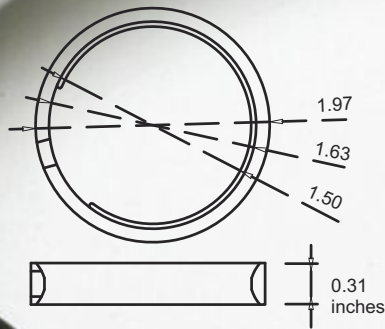

RINGS / ANNEAUX

Note: Rings sold in packs of 10 /
paquet de 10