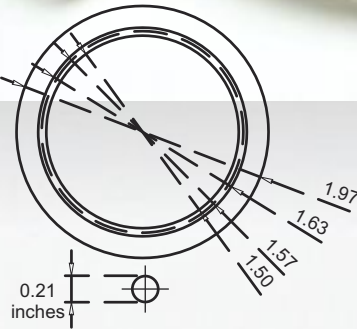

RINGS / ANNEAUX

Note: Rings sold in packs of 10 /
paquet de 10