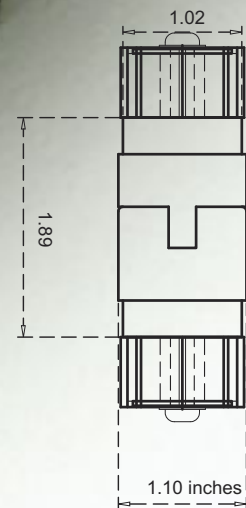

ELBOWS / ROTULES

Note: Elbows one per / Rotules une par