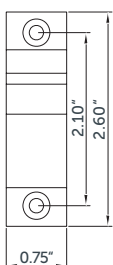

Sold Individually

Dimensions

Cover

Rear Perspective Shown

Slim Line Endcaps

Slim Line Ceiling Mount

TSEC AP

Sold in Pairs