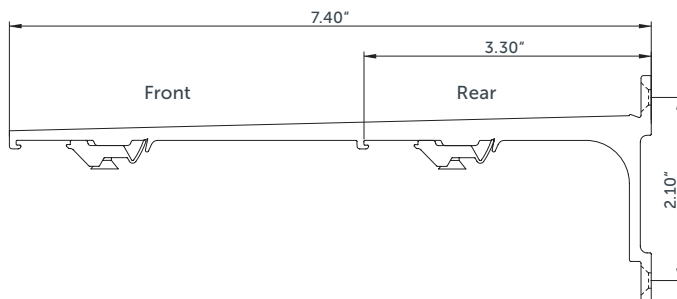

Sold Individually

Dimensions

Cover

Rear Perspective Shown

Slim Line Endcaps

Slim Line Ceiling Mount

TSEC AP

Sold in Pairs