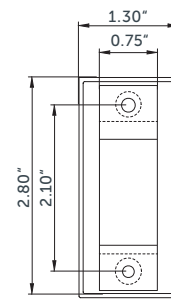

Dimensions

Cover

Slimline Double Bracket

Rod Compatibility

Slimline Double Bracket with Cover

TLD AP

Color: 
 Antique Pewter: AP
 Sold Individually

TLDV AP