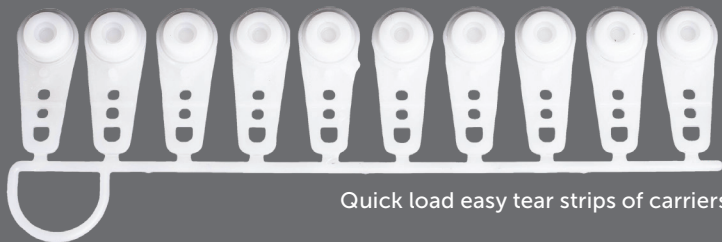

Ball Bearing Carriers

Reengineered, SmartSet™ ball bearing carriers offer the smoothest and quietest movement on the market today

Quick load easy tear strips of carriers

SC16

Sold in Strips of 10

RPL-TECH® Carrier Guide