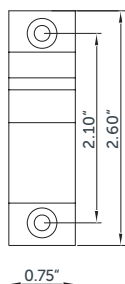

Dimensions

Cover

Slimline Double Bracket

Rod Compatibility

Slimline Double Bracket with Cover

TLD AP

Color: 
 Antique Pewter: AP
 Sold Individually

TLDV AP