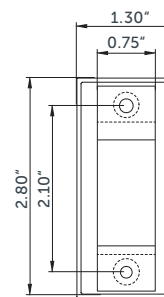

Cover

Slimline 6 1/2" Bracket

Rod Compatibility 

Slimline 6 1/2" Bracket with Cover

TLL AP

Color: 
Antique Pewter: AP
Sold Individually

TLLV AP

Sold Individually