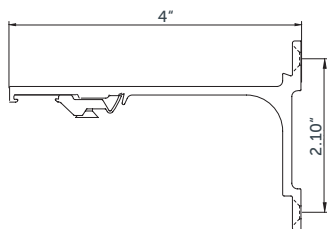

Cover

Slimline 6 1/2" Bracket

Rod Compatibility 

Slimline 6 1/2" Bracket with Cover

TLL AP

Color: 
Antique Pewter: AP
Sold Individually

TLLV AP

Sold Individually