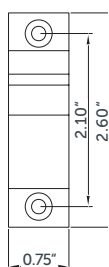

Cover

Slimline 6 1/2" Bracket

Rod Compatibility 

Slimline 6 1/2" Bracket with Cover

TLL AP

Color: 
Antique Pewter: AP
Sold Individually

TLLV AP

Sold Individually