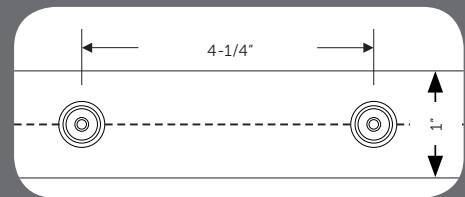

Carrier guide shows the maximum number of carriers required per track length.

Track Length in Inches	Fullness							
	60% One Way	60% Center Split	80% One Way	80% Center Split	100% One Way	100% Center Split	120% One Way	120% Center Split
24-30	12	12	13	14	15	16	16	16
31-36	14	14	16	16	17	18	20	20
37-42	16	16	18	18	20	20	23	24
43-48	19	20	21	22	23	24	26	26
49-54	21	22	23	24	26	26	29	30
55-60	23	24	26	26	29	30	32	32
61-66	26	26	28	28	32	32	36	36
67-72	28	28	31	32	34	34	39	40
73-78	30	30	33	34	37	38	42	42
79-84	32	32	36	36	40	40	45	46
85-90	35	36	38	38	43	44	48	48
91-96	37	38	41	42	46	46	52	52
97-102	39	40	43	44	48	48	55	56
103-108	42	42	46	46	51	51	58	58
109-114	44	44	48	48	54	54	61	62
115-120	46	46	51	52	57	58	64	64
121-126	48	48	54	54	60	60	68	68
127-132	51	52	56	56	63	64	71	72
133-138	53	54	59	60	65	66	74	74
139-144	55	56	61	62	68	68	77	78

Carrier Quantities

RPL-Tech® Calculator Available Online

RPL-Tech® Tape

XTP-WH

XTP-CL

XTP-BL

Sold by the yard or rolls of 100 yards.

End Stop
XES
Sold as set

Wheeled RPL-Tech® Carrier

Rod Compatibility 

	SRF120 = 120% Fullness 		
	SRF100 = 100% Fullness 		
	SRF80 = 80% Fullness 		
	SRF60 = 60% Fullness 		

Sold in Strips of 20 Carriers

Only RPL-Tech® Carriers work with SmartSet™ Channel Rods