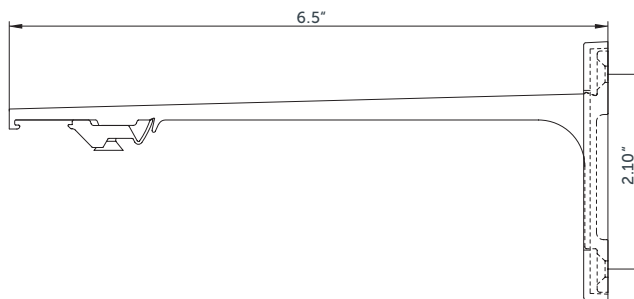

Dimensions

Cover

Slimline Double Bracket

Rod Compatibility

Slimline Double Bracket with Cover

TLD AP

Color: 
 Antique Pewter: AP
 Sold Individually

TLDV AP