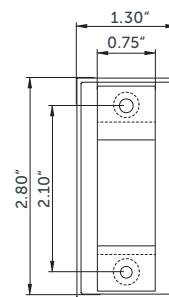

Sold Individually

Dimensions

Cover

Rear Perspective Shown

Slim Line Endcaps

Slim Line Ceiling Mount

TSEC AP

Sold in Pairs