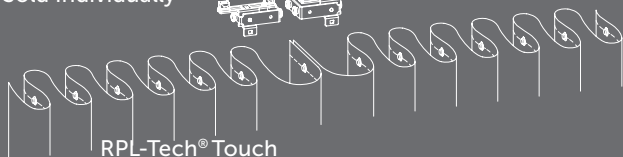

Quick load strips

Glide RPL-Tech® Carrier

Rod Compatibility 

	SGC100 = 100% Fullness 		
	SGC80 = 80% Fullness 		

Sold in Strips of 20 Carriers

Only RPL-Tech® Carriers work with SmartSet™ Channel Rods

Quick load strips

Rod Compatibility 

XBML (Left Touch Master)

Sold Individually

XBMR (Right Touch Master)

Sold Individually

Rod Compatibility 

SMS6L (Left Master Carrier Underlap)

Sold Individually