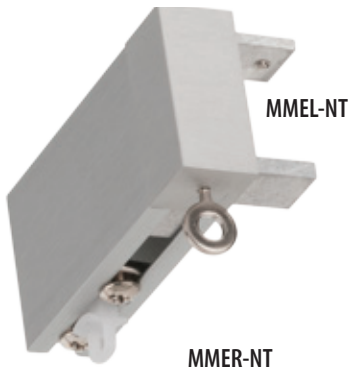

MWRD8-RB

MWRD8-PN

MWRD8-BL

wood rods tringles

A modern mix of wood and metal beautifully combined to create a warm contemporary look and feel. Available in six designer colors accented with a brushed aluminum finish. Create a modern look with our RPL-TECH or a more transitional look with our carrier system. The Benchmark Collection is sure to suit all your installation needs.

MMRD8-NT

MMRD8-LB

MMRD8-GR

NOTE: SIZES ARE APPROXIMATE. PICTURES OF PRODUCTS MAY NOT BE EXACT COLOR.

end caps capuchons

Elevate your design with sophisticated end caps.

Available in all rod colors, returns help eliminate unwanted side gaps.

return caps Capuchons De Retour

NOTE: SIZES ARE APPROXIMATE. PICTURES OF PRODUCTS MAY NOT BE EXACT COLOR.

brackets support

Using a patented pronged system the MBK ensures easy rod attachment. The wall mounting plate allows for ground assembly prior to wall mounting.

joint connection & cover plates raccord et plaques de recouvrement

Complete the look with a joint connection cover plate and eliminate any unwanted visible joints.

MMCC-LB

MMCC-NT

MMCC-GR

DISTRIBUTED BY

UNIQUE FINE FABRICS INC.