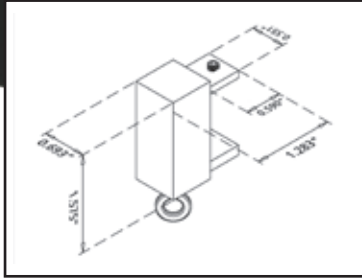

MMRD8-NT

MMRD8-LB

MMRD8-GR

NOTE: SIZES ARE APPROXIMATE. PICTURES OF PRODUCTS MAY NOT BE EXACT COLOR.

end caps capuchons

Elevate your design with sophisticated end caps.

Available in all rod colors, returns help eliminate unwanted side gaps.

return caps Capuchons De Retour

NOTE: SIZES ARE APPROXIMATE. PICTURES OF PRODUCTS MAY NOT BE EXACT COLOR.

brackets support

Using a patented pronged system the MBK ensures easy rod attachment. The wall mounting plate allows for ground assembly prior to wall mounting.

joint connection & cover plates raccord et plaques de recouvrement

Complete the look with a joint connection cover plate and eliminate any unwanted visible joints.

MMCC-LB

MMCC-NT

MMCC-GR

DISTRIBUTED BY

UNIQUE FINE FABRICS INC.