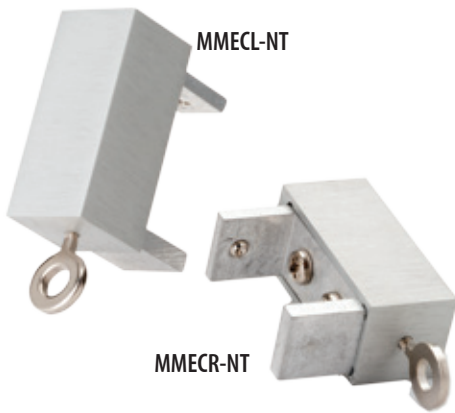

MWRD8-RB

MWRD8-PN

MWRD8-BL

wood rods tringles

A modern mix of wood and metal beautifully combined to create a warm contemporary look and feel. Available in six designer colors accented with a brushed aluminum finish. Create a modern look with our RPL-TECH or a more transitional look with our carrier system. The Benchmark Collection is sure to suit all your installation needs.

MMRD8-NT

MMRD8-LB

MMRD8-GR

NOTE: SIZES ARE APPROXIMATE. PICTURES OF PRODUCTS MAY NOT BE EXACT COLOR.

end caps capuchons

Elevate your design with sophisticated end caps.

Available in all rod colors, returns help eliminate unwanted side gaps.

return caps Capuchons De Retour

NOTE: SIZES ARE APPROXIMATE. PICTURES OF PRODUCTS MAY NOT BE EXACT COLOR.

brackets support

Using a patented pronged system the MBK ensures easy rod attachment. The wall mounting plate allows for ground assembly prior to wall mounting.

joint connection & cover plates raccord et plaques de recouvrement

Complete the look with a joint connection cover plate and eliminate any unwanted visible joints.

MMCC-LB

MMCC-NT

MMCC-GR

DISTRIBUTED BY

UNIQUE FINE FABRICS INC.