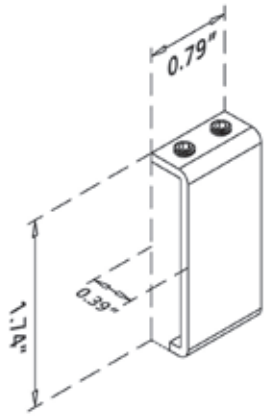

return caps Capuchons De Retour

NOTE: SIZES ARE APPROXIMATE. PICTURES OF PRODUCTS MAY NOT BE EXACT COLOR.

brackets support

Using a patented pronged system the MBK ensures easy rod attachment. The wall mounting plate allows for ground assembly prior to wall mounting.

joint connection & cover plates raccord et plaques de recouvrement

Complete the look with a joint connection cover plate and eliminate any unwanted visible joints.

MMCC-LB

MMCC-NT

MMCC-GR

DISTRIBUTED BY

UNIQUE FINE FABRICS INC.