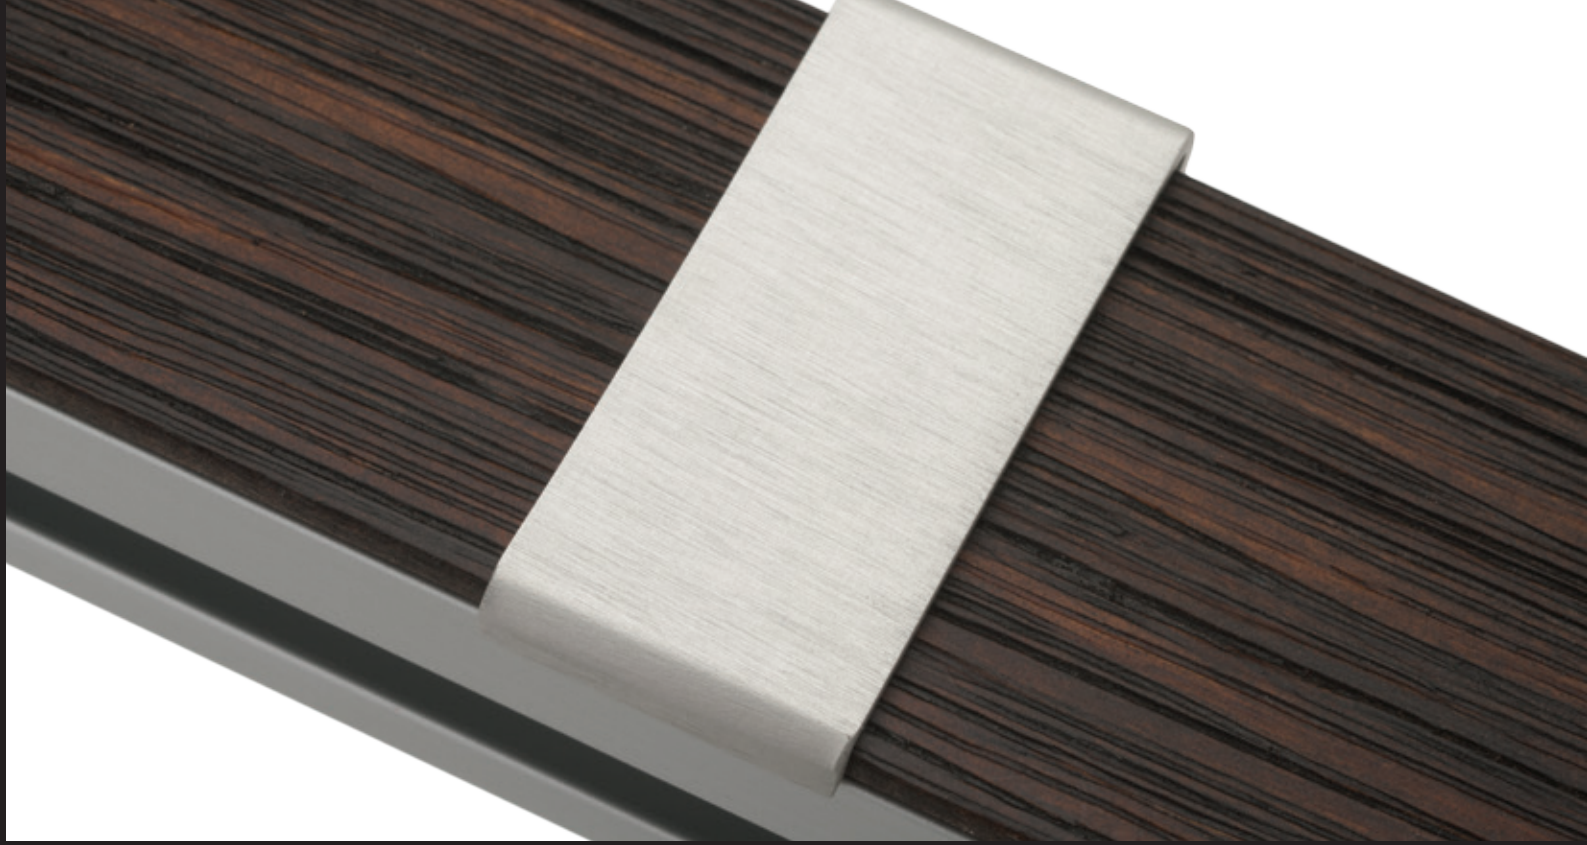

MWRD8-RB

MWRD8-PN

MWRD8-BL

wood rods tringles

A modern mix of wood and metal beautifully combined to create a warm contemporary look and feel. Available in six designer colors accented with a brushed aluminum finish. Create a modern look with our RPL-TECH or a more transitional look with our carrier system. The Benchmark Collection is sure to suit all your installation needs.

return caps chapeaux de retour

Available in all wood colors, returns help eliminate unwanted side gaps.

end caps capuchons

ITEMS SOLD INDIVIDUALLY.

metal rods tringles

Visually sleek and sophisticated, attention to quality is evident. Precision engineered to allow smooth operation of both RPL-TECH and Carrier systems.

return caps Capuchons De Retour

NOTE: SIZES ARE APPROXIMATE. PICTURES OF PRODUCTS MAY NOT BE EXACT COLOR.

brackets support

Using a patented pronged system the MBK ensures easy rod attachment. The wall mounting plate allows for ground assembly prior to wall mounting.

joint connection & cover plates raccord et plaques de recouvrement

Complete the look with a joint connection cover plate and eliminate any unwanted visible joints.

MMCC-LB

MMCC-NT

MMCC-GR

DISTRIBUTED BY

UNIQUE FINE FABRICS INC.