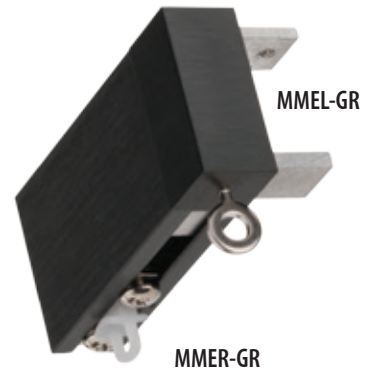

return caps chapeaux de retour

Available in all wood colors, returns help eliminate unwanted side gaps.

end caps capuchons

ITEMS SOLD INDIVIDUALLY.

metal rods tringles

Visually sleek and sophisticated, attention to quality is evident. Precision engineered to allow smooth operation of both RPL-TECH and Carrier systems.

MMRD8-NT

MMRD8-LB

MMRD8-GR

NOTE: SIZES ARE APPROXIMATE. PICTURES OF PRODUCTS MAY NOT BE EXACT COLOR.

end caps capuchons

Elevate your design with sophisticated end caps.

Available in all rod colors, returns help eliminate unwanted side gaps.

return caps Capuchons De Retour

NOTE: SIZES ARE APPROXIMATE. PICTURES OF PRODUCTS MAY NOT BE EXACT COLOR.

brackets support

Using a patented pronged system the MBK ensures easy rod attachment. The wall mounting plate allows for ground assembly prior to wall mounting.

joint connection & cover plates raccord et plaques de recouvrement

Complete the look with a joint connection cover plate and eliminate any unwanted visible joints.

MMCC-LB

MMCC-NT

MMCC-GR

DISTRIBUTED BY

UNIQUE FINE FABRICS INC.