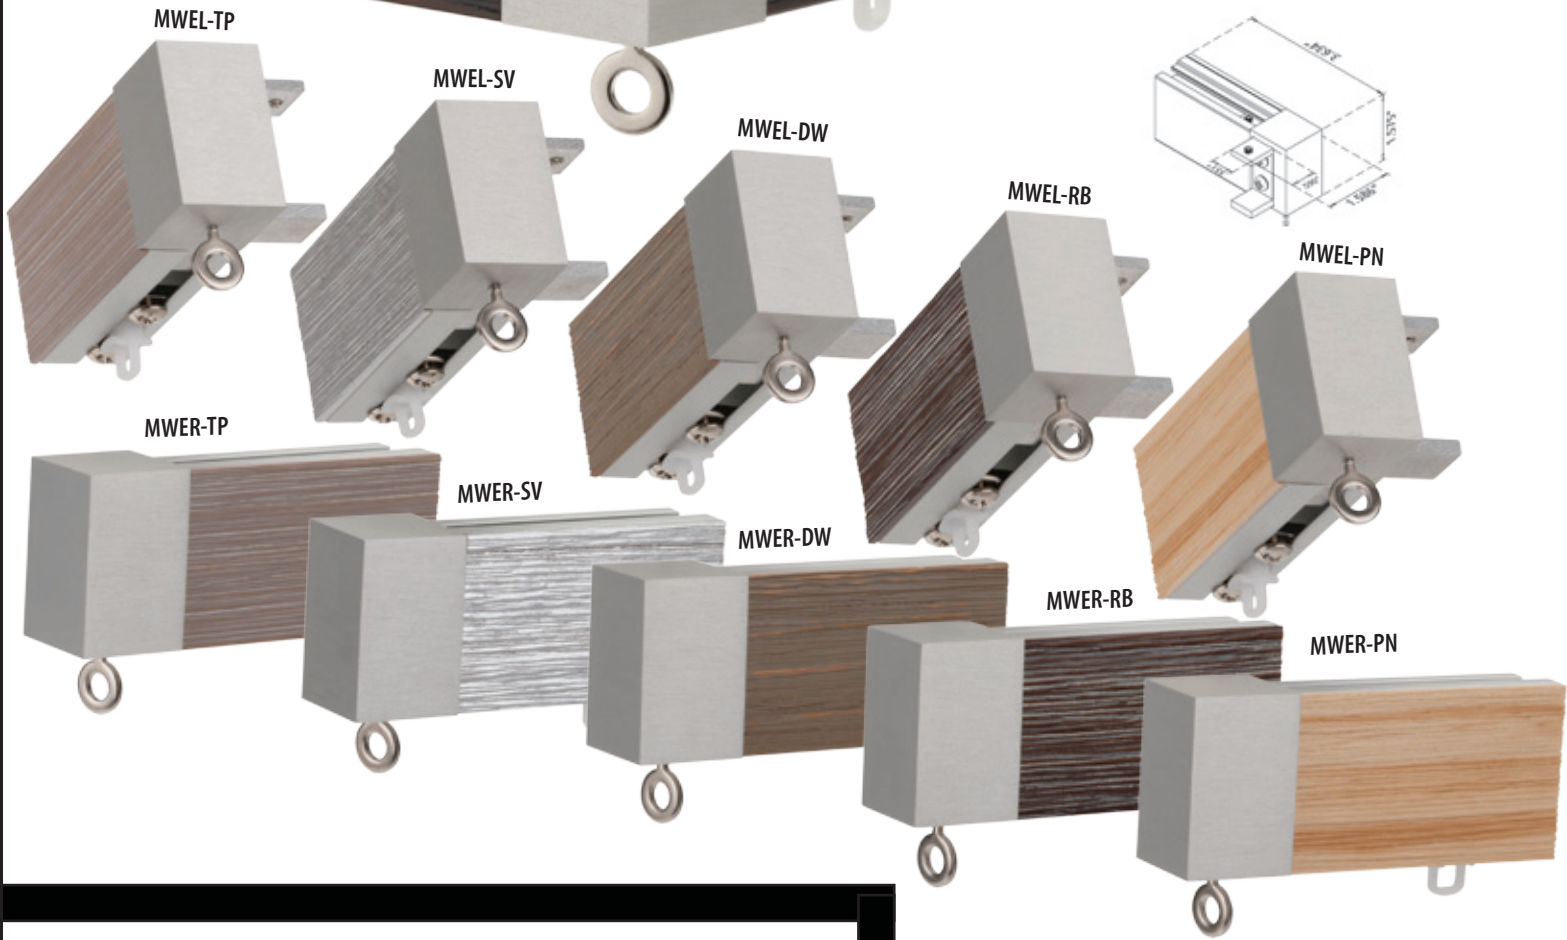

MWRD8-RB

MWRD8-PN

MWRD8-BL

wood rods tringles

A modern mix of wood and metal beautifully combined to create a warm contemporary look and feel. Available in six designer colors accented with a brushed aluminum finish. Create a modern look with our RPL-TECH or a more transitional look with our carrier system. The Benchmark Collection is sure to suit all your installation needs.

return caps chapeaux de retour

Available in all wood colors, returns help eliminate unwanted side gaps.

end caps capuchons

ITEMS SOLD INDIVIDUALLY.

metal rods tringles

Visually sleek and sophisticated, attention to quality is evident. Precision engineered to allow smooth operation of both RPL-TECH and Carrier systems.

MMRD8-NT

MMRD8-LB

MMRD8-GR

NOTE: SIZES ARE APPROXIMATE. PICTURES OF PRODUCTS MAY NOT BE EXACT COLOR.

end caps capuchons

Elevate your design with sophisticated end caps.

Available in all rod colors, returns help eliminate unwanted side gaps.

return caps Capuchons De Retour

NOTE: SIZES ARE APPROXIMATE. PICTURES OF PRODUCTS MAY NOT BE EXACT COLOR.

brackets support

Using a patented pronged system the MBK ensures easy rod attachment. The wall mounting plate allows for ground assembly prior to wall mounting.