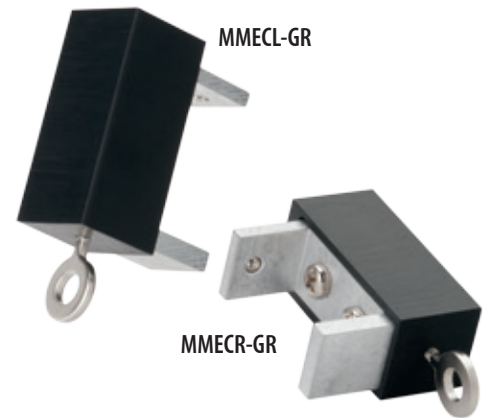

MWRD8-RB

MWRD8-PN

MWRD8-BL

wood rods tringles

A modern mix of wood and metal beautifully combined to create a warm contemporary look and feel. Available in six designer colors accented with a brushed aluminum finish. Create a modern look with our RPL-TECH or a more transitional look with our carrier system. The Benchmark Collection is sure to suit all your installation needs.

MMRD8-NT

MMRD8-LB

MMRD8-GR

NOTE: SIZES ARE APPROXIMATE. PICTURES OF PRODUCTS MAY NOT BE EXACT COLOR.

end caps capuchons

Elevate your design with sophisticated end caps.

Available in all rod colors, returns help eliminate unwanted side gaps.

return caps Capuchons De Retour

NOTE: SIZES ARE APPROXIMATE. PICTURES OF PRODUCTS MAY NOT BE EXACT COLOR.

brackets support

Using a patented pronged system the MBK ensures easy rod attachment. The wall mounting plate allows for ground assembly prior to wall mounting.

joint connection & cover plates raccord et plaques de recouvrement

Complete the look with a joint connection cover plate and eliminate any unwanted visible joints.

MMCC-LB

MMCC-NT

MMCC-GR

DISTRIBUTED BY

UNIQUE FINE FABRICS INC.