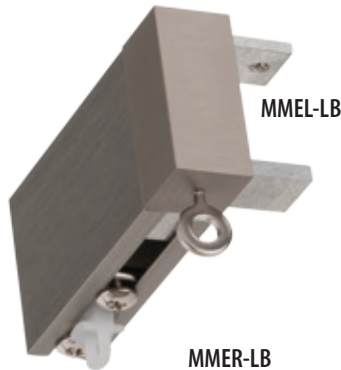

MWRD8-RB

MWRD8-PN

MWRD8-BL

wood rods tringles

A modern mix of wood and metal beautifully combined to create a warm contemporary look and feel. Available in six designer colors accented with a brushed aluminum finish. Create a modern look with our RPL-TECH or a more transitional look with our carrier system. The Benchmark Collection is sure to suit all your installation needs.

MMRD8-NT

MMRD8-LB

MMRD8-GR

NOTE: SIZES ARE APPROXIMATE. PICTURES OF PRODUCTS MAY NOT BE EXACT COLOR.

end caps capuchons

Elevate your design with sophisticated end caps.

Available in all rod colors, returns help eliminate unwanted side gaps.

return caps Capuchons De Retour

NOTE: SIZES ARE APPROXIMATE. PICTURES OF PRODUCTS MAY NOT BE EXACT COLOR.

brackets support

Using a patented pronged system the MBK ensures easy rod attachment. The wall mounting plate allows for ground assembly prior to wall mounting.

joint connection & cover plates raccord et plaques de recouvrement

Complete the look with a joint connection cover plate and eliminate any unwanted visible joints.

MMCC-LB

MMCC-NT

MMCC-GR

DISTRIBUTED BY

UNIQUE FINE FABRICS INC.