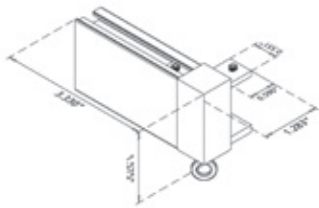

MMRD8-NT

MMRD8-LB

MMRD8-GR

NOTE: SIZES ARE APPROXIMATE. PICTURES OF PRODUCTS MAY NOT BE EXACT COLOR.

end caps capuchons

Elevate your design with sophisticated end caps.

Available in all rod colors, returns help eliminate unwanted side gaps.

return caps Capuchons De Retour

NOTE: SIZES ARE APPROXIMATE. PICTURES OF PRODUCTS MAY NOT BE EXACT COLOR.

brackets support

Using a patented pronged system the MBK ensures easy rod attachment. The wall mounting plate allows for ground assembly prior to wall mounting.

joint connection & cover plates raccord et plaques de recouvrement

Complete the look with a joint connection cover plate and eliminate any unwanted visible joints.

MMCC-LB

MMCC-NT

MMCC-GR

DISTRIBUTED BY

UNIQUE FINE FABRICS INC.