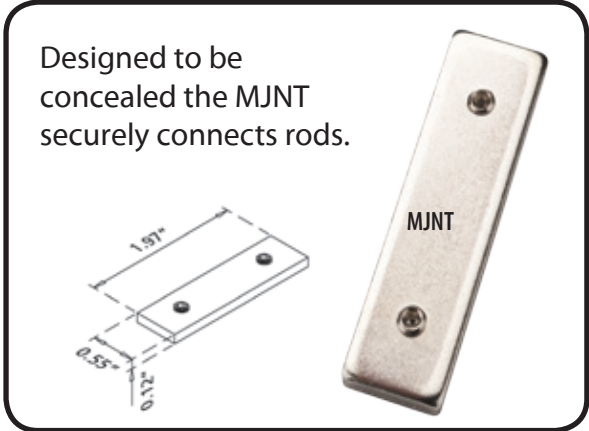

MWRD8-RB

MWRD8-PN

MWRD8-BL

wood rods tringles

A modern mix of wood and metal beautifully combined to create a warm contemporary look and feel. Available in six designer colors accented with a brushed aluminum finish. Create a modern look with our RPL-TECH or a more transitional look with our carrier system. The Benchmark Collection is sure to suit all your installation needs.

MMRD8-NT

MMRD8-LB

MMRD8-GR

NOTE: SIZES ARE APPROXIMATE. PICTURES OF PRODUCTS MAY NOT BE EXACT COLOR.

end caps capuchons

Elevate your design with sophisticated end caps.

Available in all rod colors, returns help eliminate unwanted side gaps.

return caps Capuchons De Retour

NOTE: SIZES ARE APPROXIMATE. PICTURES OF PRODUCTS MAY NOT BE EXACT COLOR.

brackets support

Using a patented pronged system the MBK ensures easy rod attachment. The wall mounting plate allows for ground assembly prior to wall mounting.

joint connection & cover plates raccord et plaques de recouvrement

Complete the look with a joint connection cover plate and eliminate any unwanted visible joints.

MMCC-LB

MMCC-NT

MMCC-GR

DISTRIBUTED BY

UNIQUE FINE FABRICS INC.