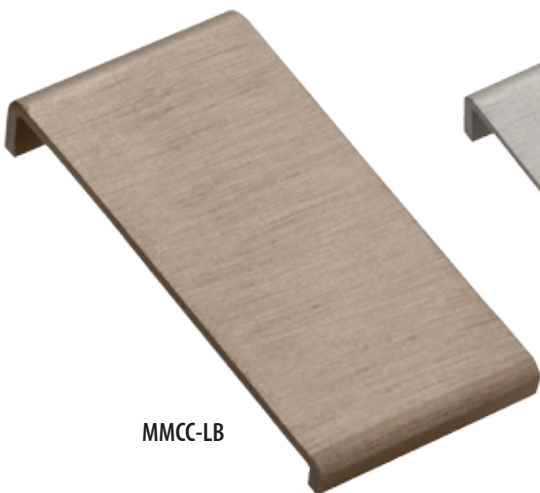

MWRD8-RB

MWRD8-PN

MWRD8-BL

wood rods tringles

A modern mix of wood and metal beautifully combined to create a warm contemporary look and feel. Available in six designer colors accented with a brushed aluminum finish. Create a modern look with our RPL-TECH or a more transitional look with our carrier system. The Benchmark Collection is sure to suit all your installation needs.

MMRD8-NT

MMRD8-LB

MMRD8-GR

NOTE: SIZES ARE APPROXIMATE. PICTURES OF PRODUCTS MAY NOT BE EXACT COLOR.

end caps capuchons

Elevate your design with sophisticated end caps.

Available in all rod colors, returns help eliminate unwanted side gaps.

return caps Capuchons De Retour

NOTE: SIZES ARE APPROXIMATE. PICTURES OF PRODUCTS MAY NOT BE EXACT COLOR.

brackets support

Using a patented pronged system the MBK ensures easy rod attachment. The wall mounting plate allows for ground assembly prior to wall mounting.

joint connection & cover plates raccord et plaques de recouvrement

Complete the look with a joint connection cover plate and eliminate any unwanted visible joints.

MMCC-LB

MMCC-NT

MMCC-GR

DISTRIBUTED BY

UNIQUE FINE FABRICS INC.