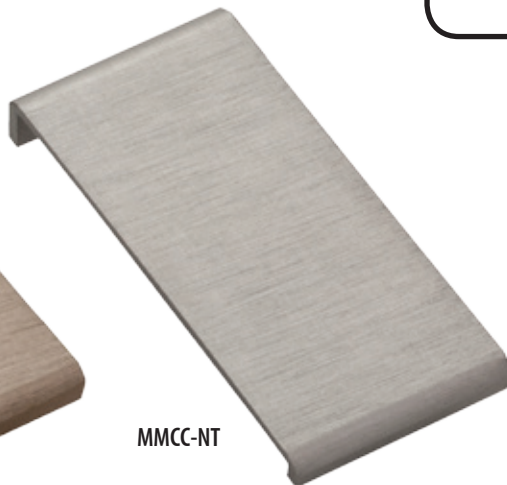

MWRD8-RB

MWRD8-PN

MWRD8-BL

wood rods tringles

A modern mix of wood and metal beautifully combined to create a warm contemporary look and feel. Available in six designer colors accented with a brushed aluminum finish. Create a modern look with our RPL-TECH or a more transitional look with our carrier system. The Benchmark Collection is sure to suit all your installation needs.

MMRD8-NT

MMRD8-LB

MMRD8-GR

NOTE: SIZES ARE APPROXIMATE. PICTURES OF PRODUCTS MAY NOT BE EXACT COLOR.

end caps capuchons

Elevate your design with sophisticated end caps.

Available in all rod colors, returns help eliminate unwanted side gaps.

return caps Capuchons De Retour

NOTE: SIZES ARE APPROXIMATE. PICTURES OF PRODUCTS MAY NOT BE EXACT COLOR.

brackets support

Using a patented pronged system the MBK ensures easy rod attachment. The wall mounting plate allows for ground assembly prior to wall mounting.

joint connection & cover plates raccord et plaques de recouvrement

Complete the look with a joint connection cover plate and eliminate any unwanted visible joints.

MMCC-LB

MMCC-NT

MMCC-GR

DISTRIBUTED BY

UNIQUE FINE FABRICS INC.