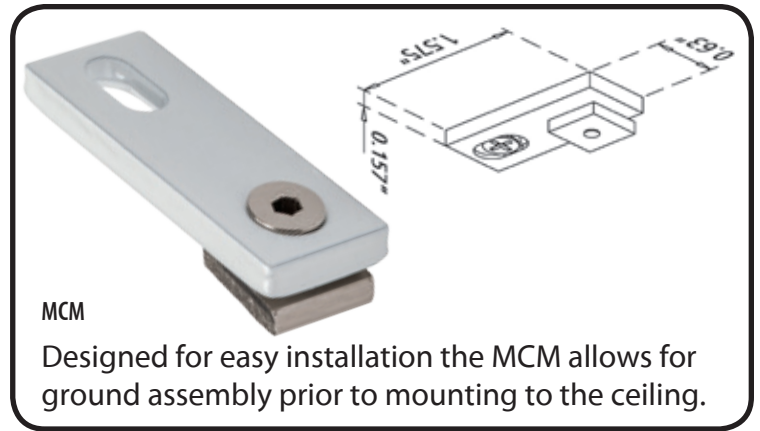

MMRD8-NT

MMRD8-LB

MMRD8-GR

NOTE: SIZES ARE APPROXIMATE. PICTURES OF PRODUCTS MAY NOT BE EXACT COLOR.

end caps capuchons

Elevate your design with sophisticated end caps.

Available in all rod colors, returns help eliminate unwanted side gaps.

return caps Capuchons De Retour

NOTE: SIZES ARE APPROXIMATE. PICTURES OF PRODUCTS MAY NOT BE EXACT COLOR.

brackets support

Using a patented pronged system the MBK ensures easy rod attachment. The wall mounting plate allows for ground assembly prior to wall mounting.

joint connection & cover plates raccord et plaques de recouvrement

Complete the look with a joint connection cover plate and eliminate any unwanted visible joints.

MMCC-LB

MMCC-NT

MMCC-GR

DISTRIBUTED BY

UNIQUE FINE FABRICS INC.