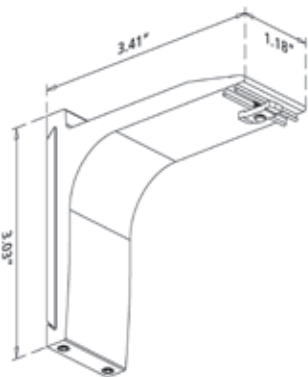

MMRD8-NT

MMRD8-LB

MMRD8-GR

NOTE: SIZES ARE APPROXIMATE. PICTURES OF PRODUCTS MAY NOT BE EXACT COLOR.

end caps capuchons

Elevate your design with sophisticated end caps.

Available in all rod colors, returns help eliminate unwanted side gaps.

return caps Capuchons De Retour

NOTE: SIZES ARE APPROXIMATE. PICTURES OF PRODUCTS MAY NOT BE EXACT COLOR.

brackets support

Using a patented pronged system the MBK ensures easy rod attachment. The wall mounting plate allows for ground assembly prior to wall mounting.

joint connection & cover plates raccord et plaques de recouvrement

Complete the look with a joint connection cover plate and eliminate any unwanted visible joints.

MMCC-LB

MMCC-NT

MMCC-GR

DISTRIBUTED BY

UNIQUE FINE FABRICS INC.