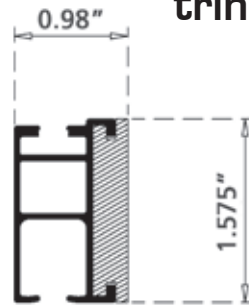

MWRD8-RB

MWRD8-PN

MWRD8-BL

wood rods tringles

A modern mix of wood and metal beautifully combined to create a warm contemporary look and feel. Available in six designer colors accented with a brushed aluminum finish. Create a modern look with our RPL-TECH or a more transitional look with our carrier system. The Benchmark Collection is sure to suit all your installation needs.