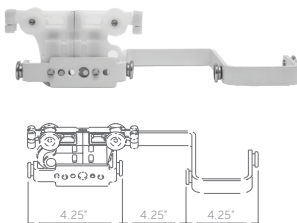

ABOL

One Way Left Draw
Master Carrier
(Ripplefold)