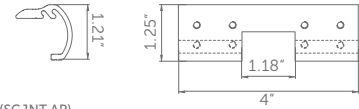

Available in Antique Pewter (SCJNT AP),
Brushed Brass (SCJNT BB), Matte Black (SCJNT MB),
Polished Nickel (SCJNT PN) and Satin Nickel (SCJNT SN) Sold Individually

Channel Rod Joint Cover

Dimensions