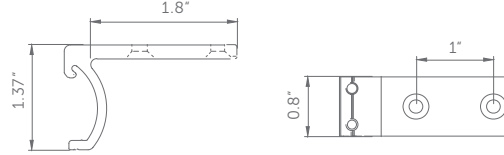

SCM SN

Dimensions

Dimensions

NOTE: The ceiling flush mount sits right up against the ceiling, whereas the ceiling recessed mount allows the rod some space to sit slightly below.

Ceiling Flush Mount

Ceiling Recessed Mount