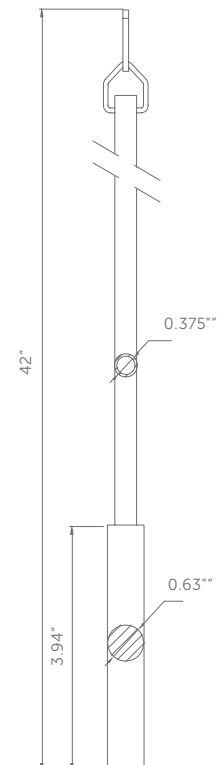

Dimensions