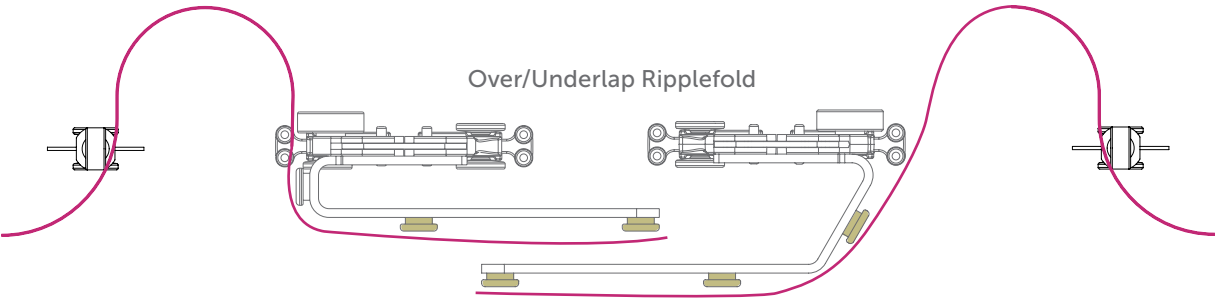

AMO

Upper Center Draw
Master Carrier
(Ripplefold and Pinch Pleat)

Sold Individually. (Includes 2 ABX Belt Connectors)

ABOL

One Way Left Draw
Master Carrier
(Ripplefold)

Sold Individually. (Includes 2 ABX Belt Connectors)

ABOR

One Way Right Draw
Master Carrier
(Ripplefold)

Sold Individually. (Includes 2 ABX Belt Connectors)

ABML

Left Butt Master Center
Draw Master Carrier
(Ripplefold)

Sold Individually. (Includes 2 ABX Belt Connectors)

ABMR

Right Butt Master Center
Draw Master Carrier
(Ripplefold)

Sold Individually. (Includes 2 ABX Belt Connectors)

Overhead View of Drapery Pattern

One Way Left Draw Ripplefold

One Way Right Draw Ripplefold

Over/Underlap Ripplefold

One Way Pinch Pleat Left Draw

One Way Pinch Pleat Right Draw

Over/Underlap Pinch Pleat

Butt Master Ripplefold

Somfy® Hardware Specifications

TaHoma® RTS/Zigbee Smartphone and Tablet Interface