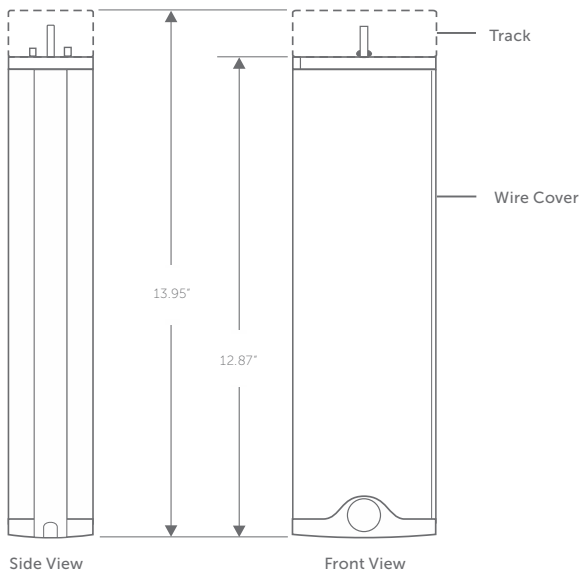

Glydea® 35e RTS