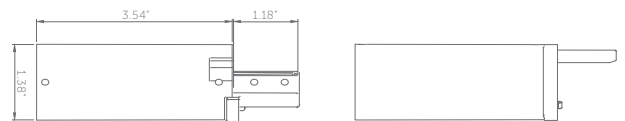

Color: 
Polished Nickel: PN
Sold Individually

SPOL SN

Compatible with ABOR and AOR Master Carriers

Color: 
Satin Nickel: SN
Sold Individually

Dimensions

Right Draw Pinch Pleat Motor Pulley

SSMPPRP AP

Compatible with AMU/AMO and AOR Master Carriers