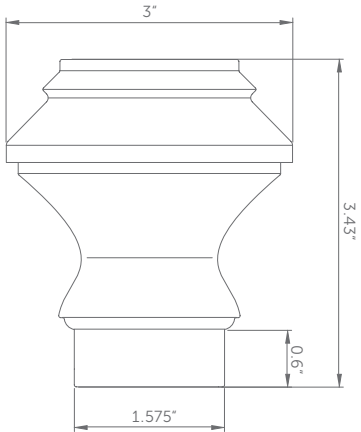

NOTE: Pair of SFN3 finials adds 5.5" to the total finished rod width.