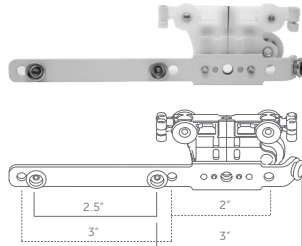

AOR

One Way Right Draw
Master Carrier
(Ripplefold and Pinch Pleat)