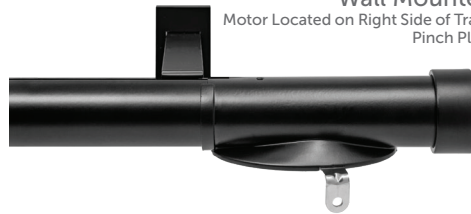

Wall Mounted
Motor Located on Right Side of Track
Pinch Pleat