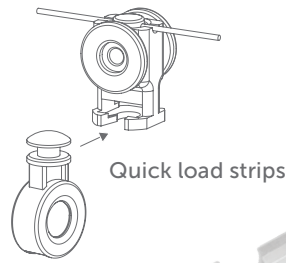

Wheeled RPL-Tech® Carrier