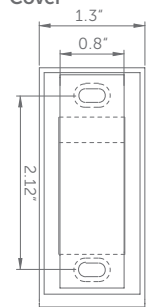

Single Bracket

Color:
Antique Pewter: AP
Sold Individually

Color:
Brushed Brass: BB
Sold Individually

Color:
Matte Black: MB
Sold Individually

Color:
Polished Nickel: PN
Sold Individually

Color:
Satin Nickel: SN
Sold Individually

Dimensions

Extended Single Bracket

Color:
Antique Pewter: AP
Sold Individually

Color:
Brushed Brass: BB
Sold Individually

Color:
Matte Black: MB
Sold Individually

Color:
Polished Nickel: PN
Sold Individually

Color:
Satin Nickel: SN
Sold Individually

Dimensions

Cover