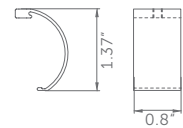

Color: Antique Pewter: AP
Color: Brushed Brass: BB
Color: Matte Black: MB
Color: Polished Nickel: PN
Color: Satin Nickel: SN

Sold Individually

Channel Rod End Caps

Dimensions