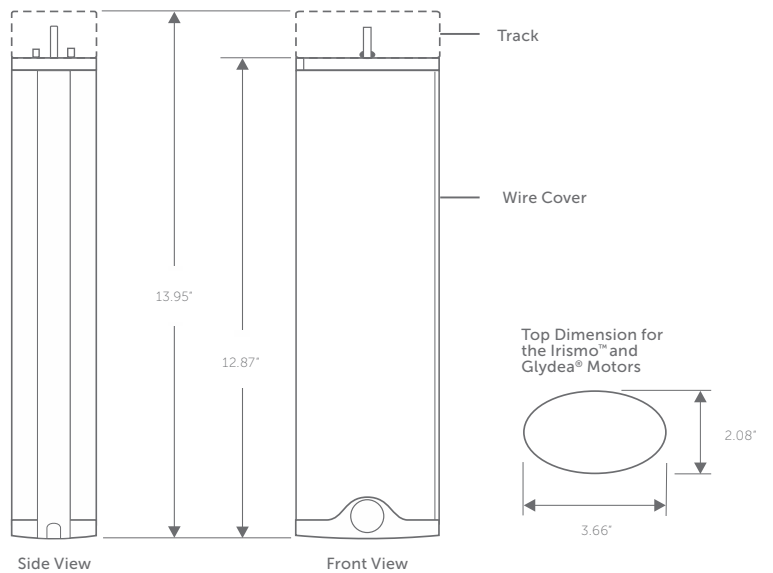

Glydea® 60e RTS