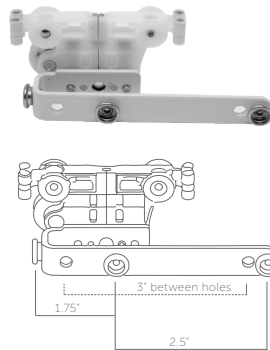

AMU

Under Center Draw
Master Carrier
(Ripplefold and Pinch Pleat)