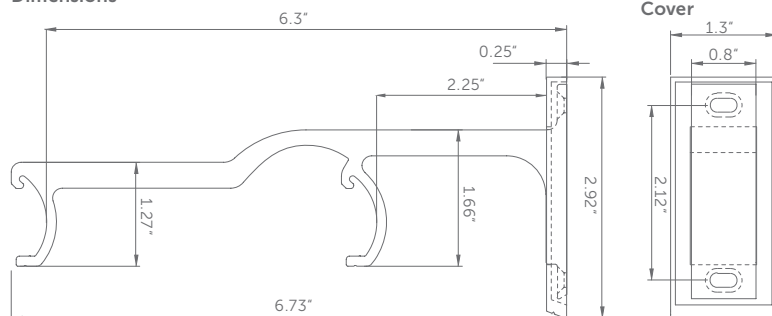

SDV PN

Color: 
Polished Nickel: PN
Sold Individually

SDV SN

Color: 
Satin Nickel: SN
Sold Individually

Dimensions

Wand

TWND AP

Color: 
Antique Pewter: AP
Sold Individually