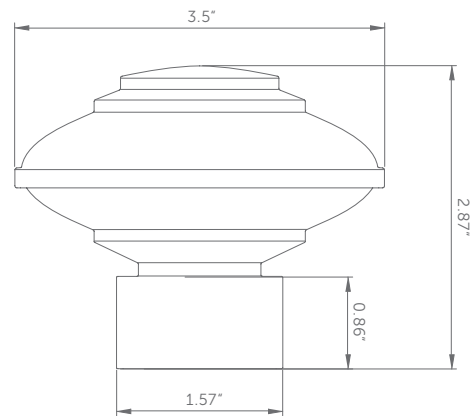

Dimensions

NOTE: Pair of SFN6 finials adds 4.5" to the total finished rod width.