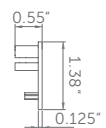

NOTE: Pair of SCEP end plugs adds 0.25" to the total finished width.

Sold in Pairs