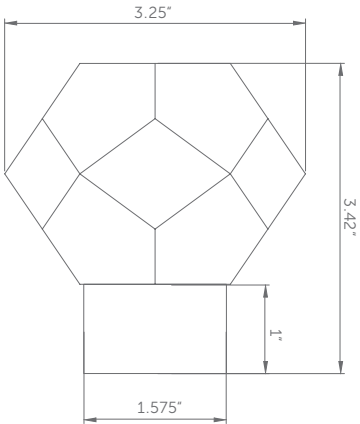

NOTE: Pair of SFN9 finials adds 5.5" to the total finished rod width.