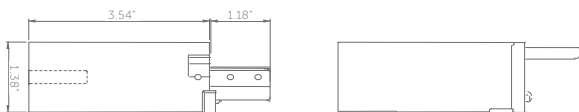

SPCL SN

Compatible with AMU/AMO and ABML/ABMR Master Carriers

Color: 
Satin Nickel: SN
Sold Individually

Dimensions

Left One Way Return Pulley

SPOL AP

Compatible with ABOR and AOR Master Carriers

Color: 
Antique Pewter: AP
Sold Individually