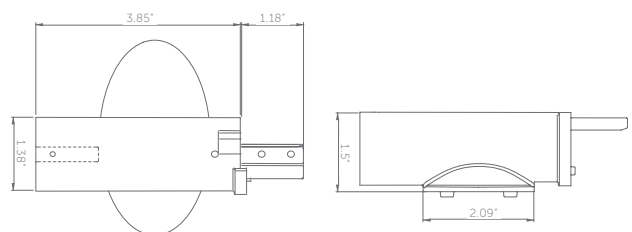

Dimensions