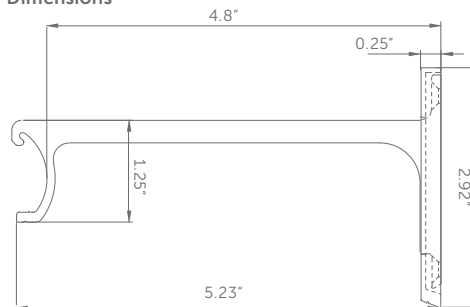

SXLV BB

Color: 
 Matte Black: MB
 Sold Individually

SXLV MB

Color: 
 Polished Nickel: PN
 Sold Individually

SXLV PN

Color: 
 Satin Nickel: SN
 Sold Individually

SXLV SN

Dimensions