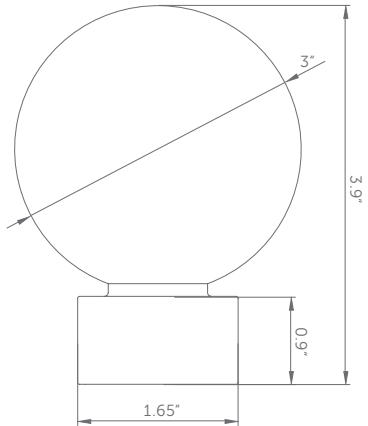

Color: 
 Matte Black: MB
 Sold in Pairs

SFN5 PN

Color: 
 Polished Nickel: PN
 Sold in Pairs

SFN5 SN

Color: 
 Satin Nickel: SN
 Sold in Pairs

Dimensions

NOTE: Pair of SFN5 finials adds 6.5" to the total finished rod width.