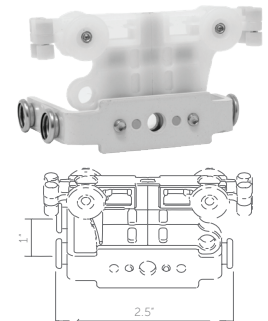

ABMR

Right Butt Master Center
Draw Master Carrier
(Ripplefold)