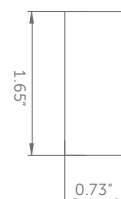

Color: 
 Matte Black: MB
 Sold in Pairs

SEC PN

Color: 
 Polished Nickel: PN
 Sold in Pairs

SEC SN

Color: 
 Satin Nickel: SN
 Sold in Pairs

Dimensions

NOTE: Pair of SEC end caps adds 0.25" to the total finished rod width.