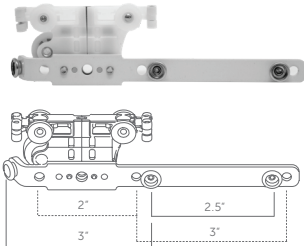

AOL

One Way Left Draw
Master Carrier
(Ripplefold and Pinch Pleat)