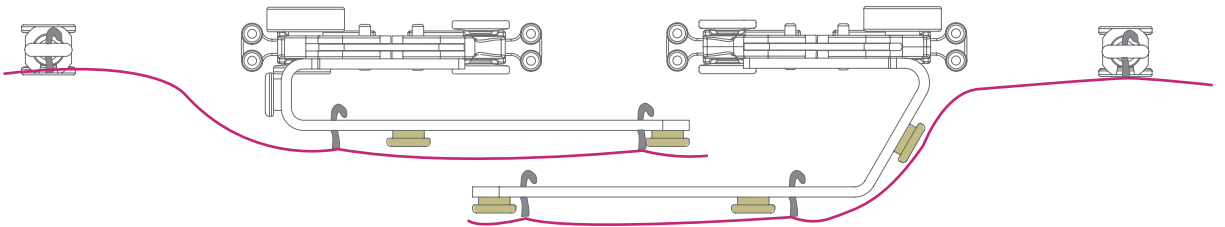

ABMR

Right Butt Master Center
Draw Master Carrier
(Ripplefold)

Sold Individually. (Includes 2 ABX Belt Connectors)

Overhead View of Drapery Pattern

One Way Left Draw Ripplefold

One Way Right Draw Ripplefold

Over/Underlap Ripplefold

One Way Pinch Pleat Left Draw

One Way Pinch Pleat Right Draw

Over/Underlap Pinch Pleat

Butt Master Ripplefold

Somfy® Hardware Specifications

TaHoma® RTS/Zigbee Smartphone and Tablet Interface