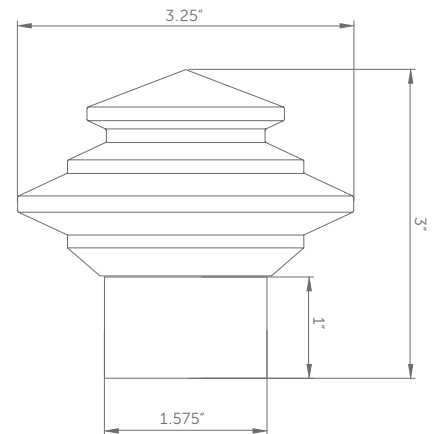

Color: 
 Matte Black: MB
 Sold in Pairs

SFN2 PN

Color: 
 Polished Nickel: PN
 Sold in Pairs

SFN2 SN

Color: 
 Satin Nickel: SN
 Sold in Pairs

Dimensions

NOTE: Pair of SFN2 finials adds 4.5" to the total finished rod width.