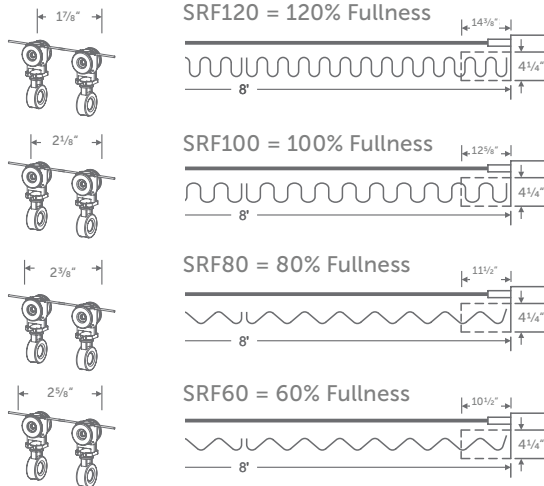

Wheeled RPL-Tech® Carrier