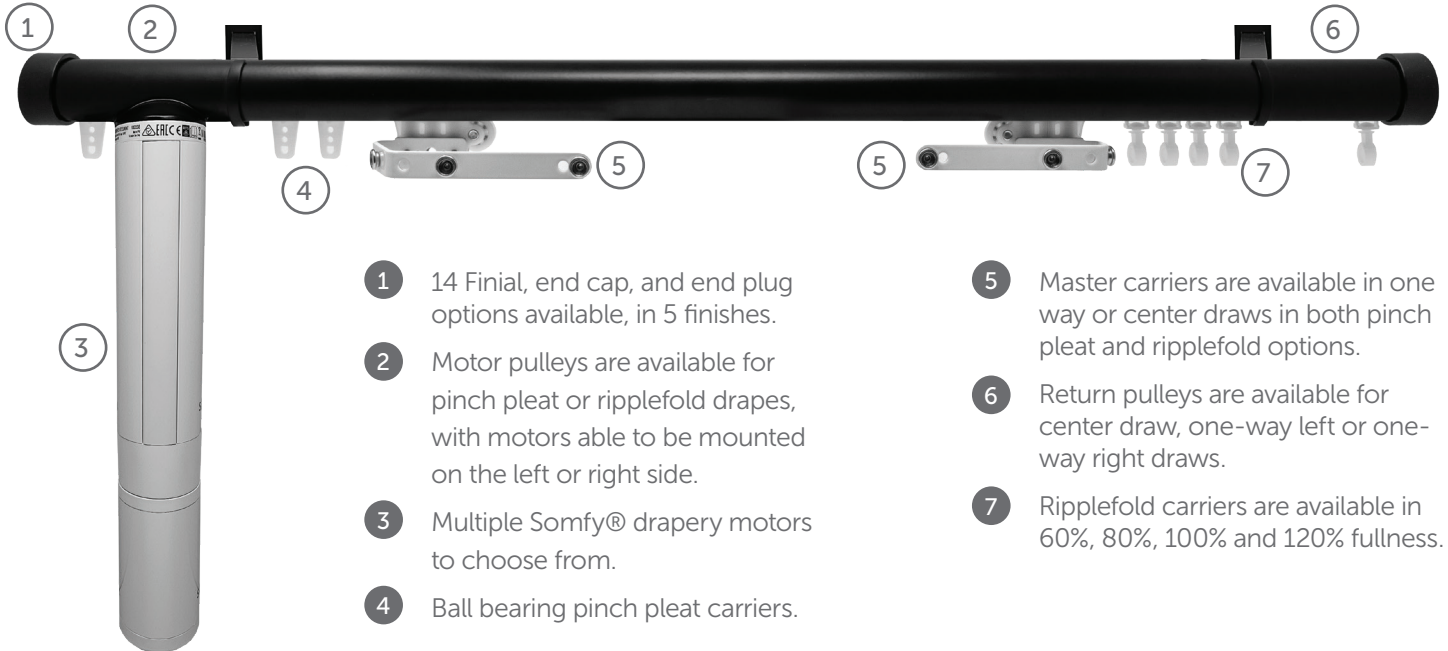

Soho Motorized Tracks

POWERED by

- 1 14 Finial, end cap, and end plug options available, in 5 finishes.
- 2 Motor pulleys are available for pinch pleat or ripplefold drapes, with motors able to be mounted on the left or right side.
- 3 Multiple Somfy® drapery motors to choose from.
- 4 Ball bearing pinch pleat carriers.
- 5 Master carriers are available in one way or center draws in both pinch pleat and ripplefold options.
- 6 Return pulleys are available for center draw, one-way left or one-way right draws.
- 7 Ripplefold carriers are available in 60%, 80%, 100% and 120% fullness.

- 14 Finial, end cap, and end plug options available, in 5 finishes.
- Varying weight capacities ranging from 77-132lbs*.
- Battery and wired motor options are available*.

- Motor and accessories comply with international safety standards.
- All products are quality tested during production.
- As with all Somfy® products, motors are backed by a 5 year warranty.

- Control technology: Radio Technology Somfy® (RTS) and other Somfy® controls dry contact wired technology.
- Somfy® motors are designed for performance and quiet operation (<44dba).

- Soho motorized tracks are available in unspliced widths of up to 96" and spliced widths up to 192". Contact customer service for longer tracks.
- Wide range of remotes to suit all aesthetic need and functionality.

Multiple Motor Options

- Glydea® 35e RTS
- Glydea® 60e RTS
- Irismo™ 35 RTS
- Irismo™ 45 WireFree RTS
- Soho Motorized Tracks are available in unspliced Widths of up to 96" and spliced widths up to 192".

Protocols*

- Radio Technology Somfy®
- Wired Technology
- Dry Contact
- Zigbee**

* Determined by motor selected
** Coming soon

Automate

- Easily automate your drapery settings by connecting to a TaHoma® Hub and App. The TaHoma App allows users to schedule time of day opening, closing, and favorite positions to fit their lifestyle

Integration

- Somfy® Motors are compatible with leading brands and products such as Google, Alexa, CRESTRON, SAVANT, and CONTROL4

Note: Contact customer service for longer tracks