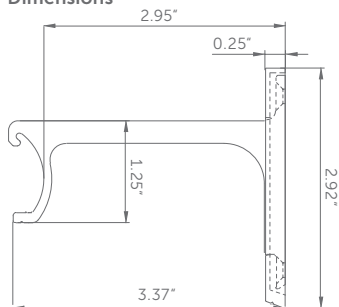

SSV SN

Dimensions