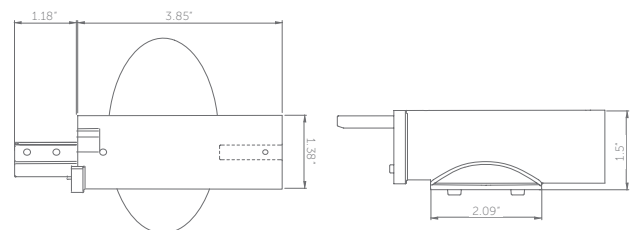

Dimensions

1 3/8" Channel Rods

STRC4 AP
STRC6 AP
STRC8 AP

Color:
Antique Pewter: AP
Sold Individually

STRC4 BB
STRC6 BB
STRC8 BB

Color:
Brushed Brass: BB
Sold Individually

STRC4 MB
STRC6 MB
STRC8 MB

Color:
Matte Black: MB
Sold Individually