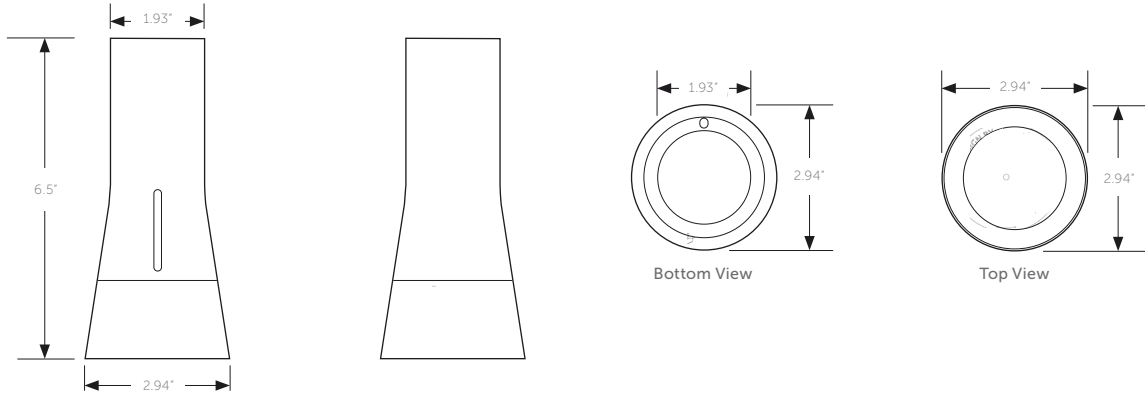

ABMR

Right Butt Master Center
Draw Master Carrier
(Ripplefold)

Sold Individually. (Includes 2 ABX Belt Connectors)

Overhead View of Drapery Pattern

One Way Left Draw Ripplefold

One Way Right Draw Ripplefold

Over/Underlap Ripplefold

One Way Pinch Pleat Left Draw

One Way Pinch Pleat Right Draw

Over/Underlap Pinch Pleat

Butt Master Ripplefold

Somfy® Hardware Specifications

TaHoma® RTS/Zigbee Smartphone and Tablet Interface