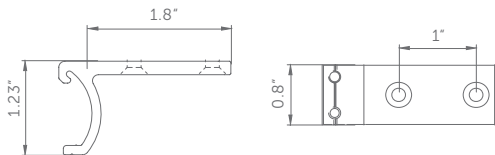

SCM SN

Dimensions

Dimensions

NOTE: The ceiling flush mount sits right up against the ceiling, whereas the ceiling recessed mount allows the rod some space to sit slightly below.

Ceiling Flush Mount

Ceiling Recessed Mount