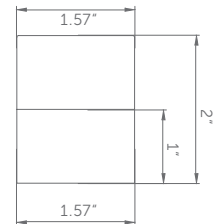

Dimensions

NOTE: Pair of SFN10 finials adds 2.5" to the total finished rod width.

End Caps

SEC AP

Color: 
 Antique Pewter: AP
 Sold in Pairs

SEC BB

Color: 
 Brushed Brass: BB
 Sold in Pairs

SEC MB