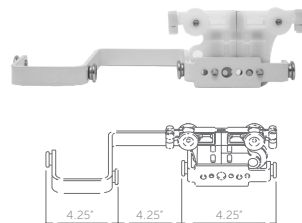

ABOR

One Way Right Draw
Master Carrier
(Ripplefold)