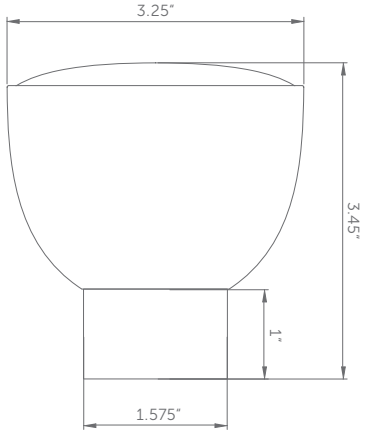

Dimensions