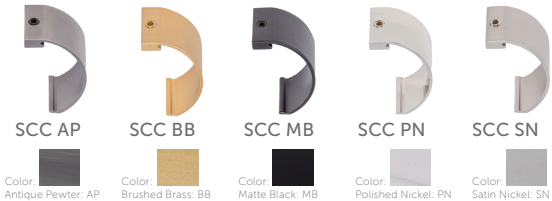

Channel Rod Joint Cover

Dimensions

Color: Antique Pewter: AP
Color: Brushed Brass: BB
Color: Matte Black: MB
Color: Polished Nickel: PN
Color: Satin Nickel: SN

Sold Individually

Channel Rod End Caps

Dimensions