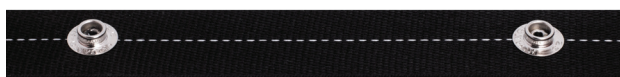

XTP-BL

Sold by the yard or rolls of 100 yards.

Dimensions