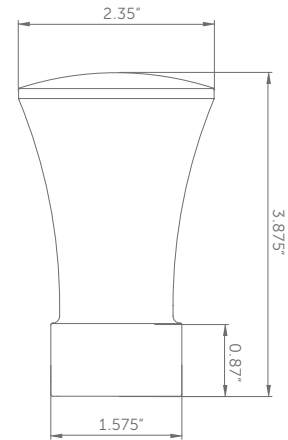

Dimensions

NOTE: Pair of SFN4 finials adds 6.5" to the total finished rod width.

Finials

SFN5 AP

Color: 
 Antique Pewter: AP
 Sold in Pairs

SFN5 BB

Color: 
 Brushed Brass: BB
 Sold in Pairs

SFN5 MB