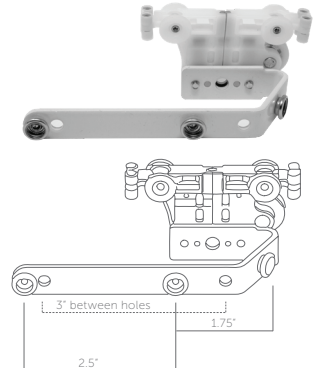

AMO

Upper Center Draw
Master Carrier
(Ripplefold and Pinch Pleat)