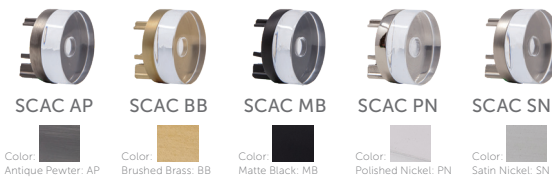

Color: Antique Pewter: AP
Color: Brushed Brass: BB
Color: Matte Black: MB
Color: Polished Nickel: PN
Color: Satin Nickel: SN

NOTE: Pair of SCAC end caps adds 1.375" to the total finished width.

Sold in Pairs

Channel Rod End Plug

Dimensions