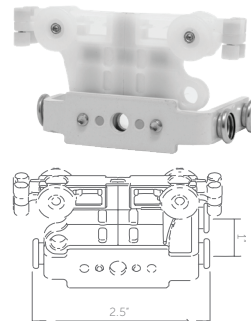

ABML

Left Butt Master Center
Draw Master Carrier
(Ripplefold)