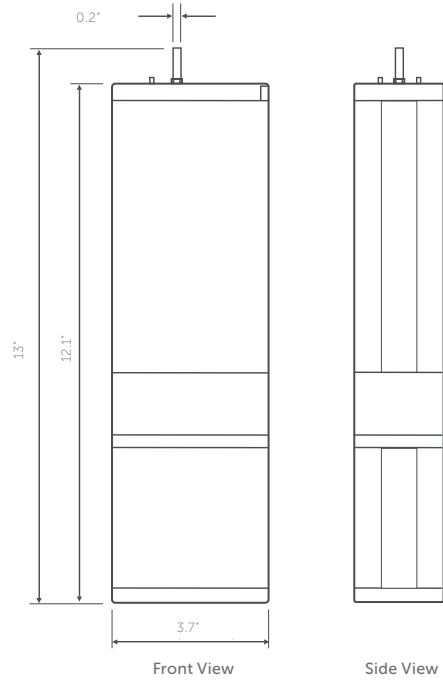

Irismo™ 45 WireFree RTS