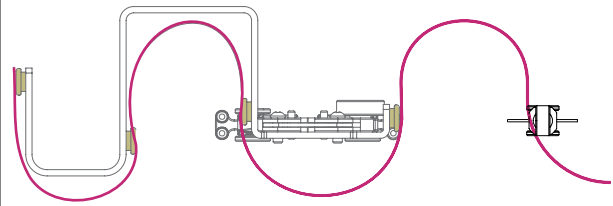

AMO

Upper Center Draw
Master Carrier
(Ripplefold and Pinch Pleat)

Sold Individually. (Includes 2 ABX Belt Connectors)

ABOL

One Way Left Draw
Master Carrier
(Ripplefold)

Sold Individually. (Includes 2 ABX Belt Connectors)

ABOR

One Way Right Draw
Master Carrier
(Ripplefold)

Sold Individually. (Includes 2 ABX Belt Connectors)

ABML

Left Butt Master Center
Draw Master Carrier
(Ripplefold)

Sold Individually. (Includes 2 ABX Belt Connectors)

ABMR

Right Butt Master Center
Draw Master Carrier
(Ripplefold)

Sold Individually. (Includes 2 ABX Belt Connectors)

Overhead View of Drapery Pattern

One Way Left Draw Ripplefold

One Way Right Draw Ripplefold

Over/Underlap Ripplefold

One Way Pinch Pleat Left Draw

One Way Pinch Pleat Right Draw

Over/Underlap Pinch Pleat

Butt Master Ripplefold

Somfy® Hardware Specifications

TaHoma® RTS/Zigbee Smartphone and Tablet Interface