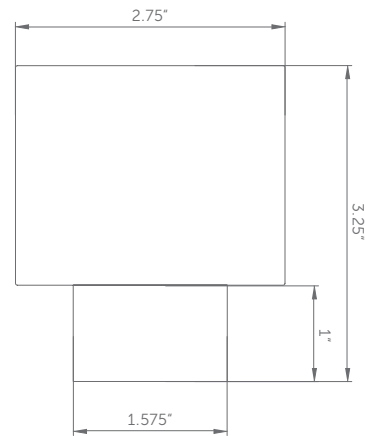

Color: 
 Matte Black: MB
 Sold in Pairs

SFN8 PN

Color: 
 Polished Nickel: PN
 Sold in Pairs

SFN8 SN

Color: 
 Satin Nickel: SN
 Sold in Pairs

Dimensions

NOTE: Pair of SFN8 finials adds 5.25" to the total finished rod width.