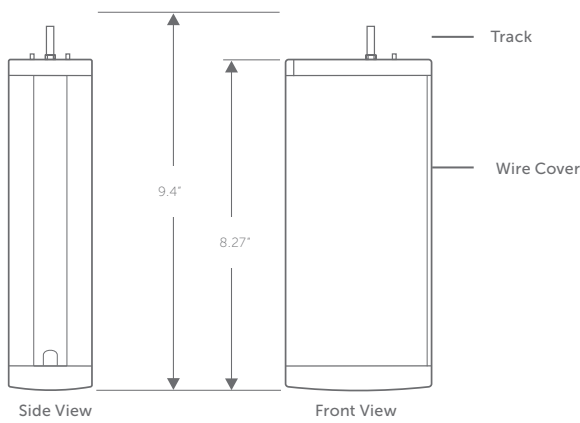

Irismo™ 35 Mini RTS