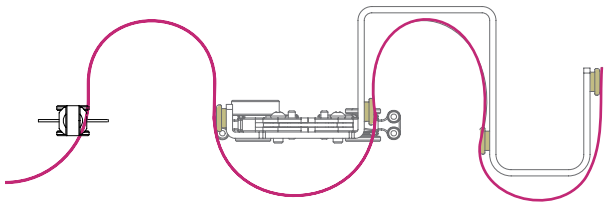

AMO

Upper Center Draw
Master Carrier
(Ripplefold and Pinch Pleat)

Sold Individually. (Includes 2 ABX Belt Connectors)

ABOL

One Way Left Draw
Master Carrier
(Ripplefold)

Sold Individually. (Includes 2 ABX Belt Connectors)

ABOR

One Way Right Draw
Master Carrier
(Ripplefold)

Sold Individually. (Includes 2 ABX Belt Connectors)

ABML

Left Butt Master Center
Draw Master Carrier
(Ripplefold)

Sold Individually. (Includes 2 ABX Belt Connectors)

ABMR

Right Butt Master Center
Draw Master Carrier
(Ripplefold)

Sold Individually. (Includes 2 ABX Belt Connectors)

Overhead View of Drapery Pattern

One Way Left Draw Ripplefold

One Way Right Draw Ripplefold

Over/Underlap Ripplefold

One Way Pinch Pleat Left Draw

One Way Pinch Pleat Right Draw

Over/Underlap Pinch Pleat

Butt Master Ripplefold

Somfy® Hardware Specifications

TaHoma® RTS/Zigbee Smartphone and Tablet Interface