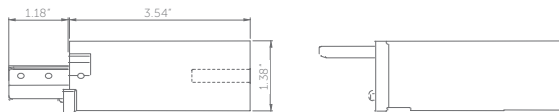

Color: 
Polished Nickel: PN
Sold Individually

SPCR SN

Compatible with AMU/AMO and ABML/ABMR Master Carriers

Color: 
Satin Nickel: SN
Sold Individually

Dimensions

Right One Way Return Pulley

SPOR AP

Compatible with ABOL and AOL Master Carriers