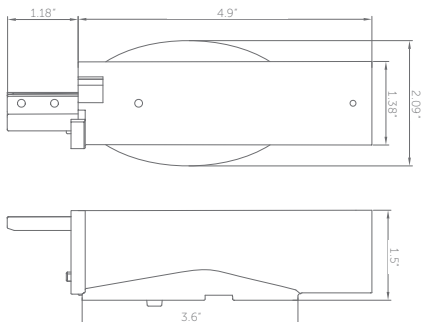

Color: 
Satin Nickel: SN
Sold Individually

Dimensions

Right Draw Ripplefold Motor Pulley

SSMPPRR AP

Compatible with ABML/ABMR, AMU/AMO, ABOR and AOR Master Carriers

Color: 
Antique Pewter: AP
Sold Individually