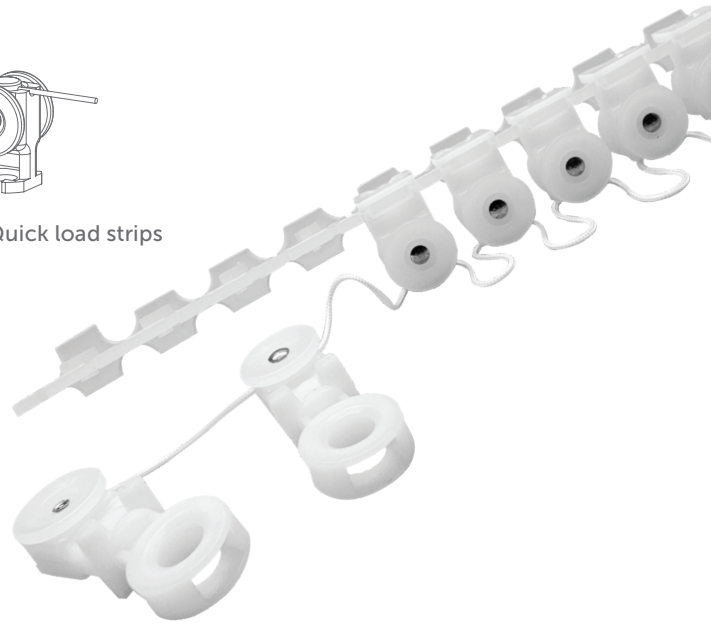

Wheeled RPL-Tech® Carrier