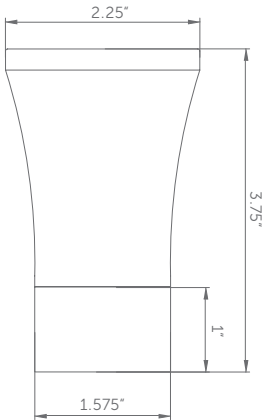

NOTE: Pair of SFN7 finials adds 6.25" to the total finished rod width.