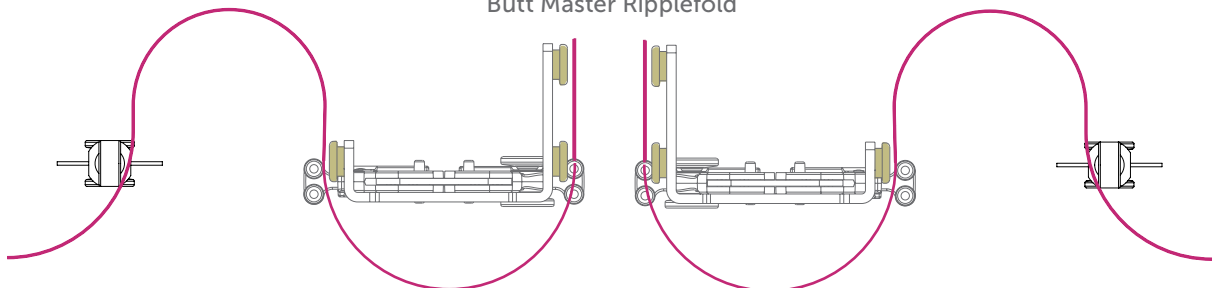

ABMR

Right Butt Master Center
Draw Master Carrier
(Ripplefold)

Sold Individually. (Includes 2 ABX Belt Connectors)

Overhead View of Drapery Pattern

One Way Left Draw Ripplefold

One Way Right Draw Ripplefold

Over/Underlap Ripplefold

One Way Pinch Pleat Left Draw

One Way Pinch Pleat Right Draw

Over/Underlap Pinch Pleat

Butt Master Ripplefold

Somfy® Hardware Specifications

TaHoma® RTS/Zigbee Smartphone and Tablet Interface