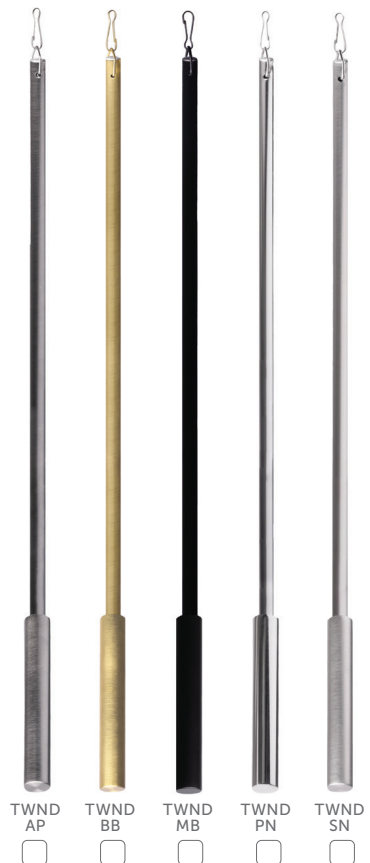

Smooove 4 RTS Pure
 (1811748)

Smooove 1 RTS Pure
 (1811533)

Decoflex
WireFree™
1 Channel
White
 (1810897)

Decoflex
WireFree™
5 Channel
White
 (1810813)

Decoflex
Surface RTS
5 Channel
White
 (1871025)

Battery Charger for Irismo™
45 WireFree RTS (1003080)

TWND
AP

TWND
BB

TWND
MB

TWND
PN

TWND
SN

NOTE: Visit www.uniquefinefabrics.com for a full range of Somfy® products.

Somfy® Motors

Somfy® offers end product suppliers a 5 year warranty on all motors and controls.*