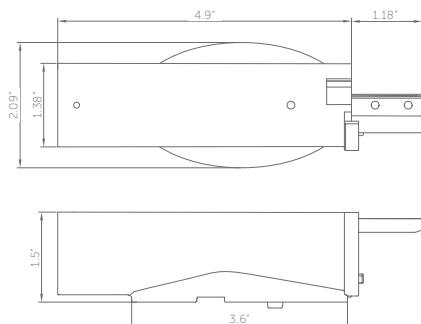

Left Draw Pinch Pleat Motor Pulley

SSMPLP AP

Compatible with AMU/AMO and AOL Master Carriers

Color:
Antique Pewter: AP
Sold Individually

SSMPLP BB

Compatible with AMU/AMO and AOL Master Carriers

Color:
Brushed Brass: BB
Sold Individually

SSMPLP MB

Compatible with AMU/AMO and AOL Master Carriers

Color:
Matte Black: MB
Sold Individually

SSMPLP PN

Compatible with AMU/AMO and AOL Master Carriers

Color:
Polished Nickel: PN
Sold Individually

SSMPLP SN

Compatible with AMU/AMO and AOL Master Carriers

Color:
Satin Nickel: SN
Sold Individually

Dimensions