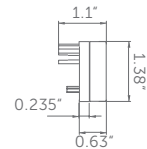

Color: Antique Pewter: AP
Color: Brushed Brass: BB
Color: Matte Black: MB
Color: Polished Nickel: PN
Color: Satin Nickel: SN

NOTE: Pair of SCAC end caps adds 1.375" to the total finished width.

Sold in Pairs

Channel Rod End Plug

Dimensions