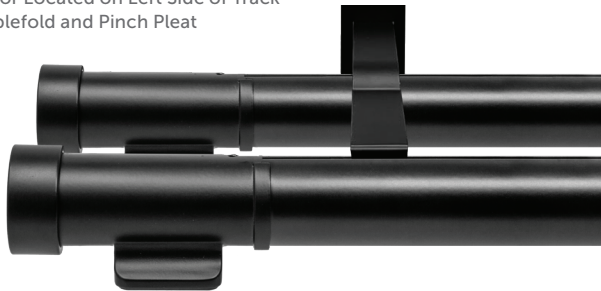

Double Wall Mounted
Motor Located on Left Side of Track
Ripplefold and Pinch Pleat