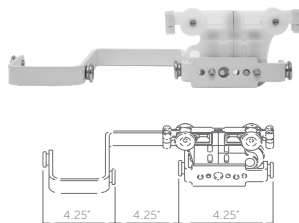

ABOR

One Way Right Draw
Master Carrier
(Ripplefold)