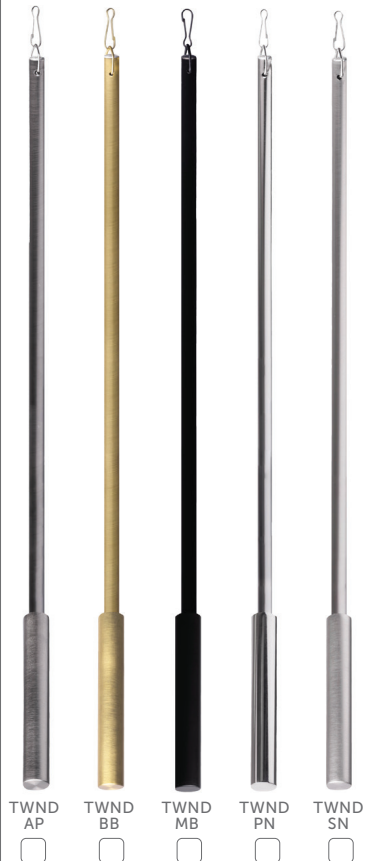

### 5. Select Accessories

**Bond Bridge Pro**  
 (BD-1750)

**Sidekik**  
 (SKS-500)

**Single Channel Remote**  
 (TRH0027)

**Digital 15 Channel Remote**  
 (TRH2027)

**Battery Charger**  
 (TC5651)

**Repeater**  
 TR7551

TWND AP    TWND BB    TWND MB    TWND PN    TWND SN

**NOTE:** Visit [www.uniquefinefabrics.com](http://www.uniquefinefabrics.com) for a full range of MotionTech products.