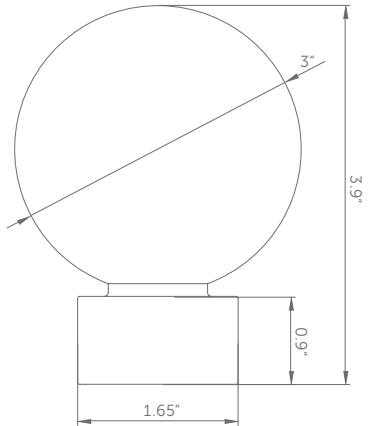

Dimensions