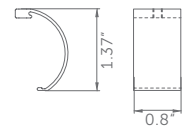

Color: AP
Color: BB
Color: MB
Color: PN
Color: SN

Sold Individually

Channel Rod End Caps

Dimensions