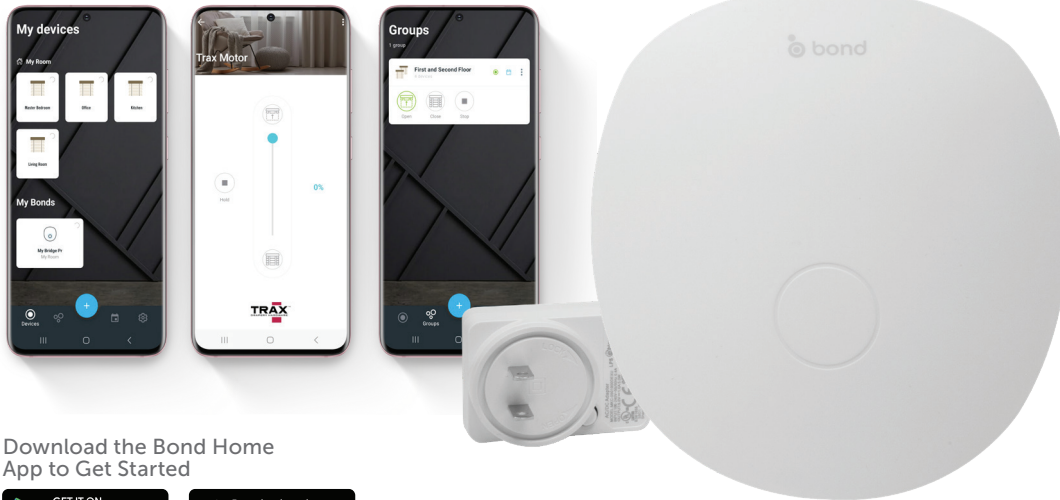

# Bond Bridge Pro

(BD-1750)

Phones not included. Demonstration of software only.

Download the Bond Home App to Get Started

- Bond Bridge Pro is a Sub GHz to WiFi (TCP/IP) Bridge
- Cover remote controls between 300MHz-450MHz
- Controls leading brands such as Somfy®, most ceiling fans, and fireplaces – with shade slider in the App
- 2.4 GHz Wi-Fi, Ethernet + PoE
- Connect up to 50 devices with each Bond Bridge Pro
- Extended Warranty – 3 yrs
- Expanded Range – 3500 sq ft
- Drivers for C4, Elan, RTI, URC, Savant, Hubitat, Smart Things, + others
- Open API + compatible with Google Home and Alexa – Voice Control
- Live Tech Support
- Wall and ceiling mount
- 6’ power cable included
- 110-220V