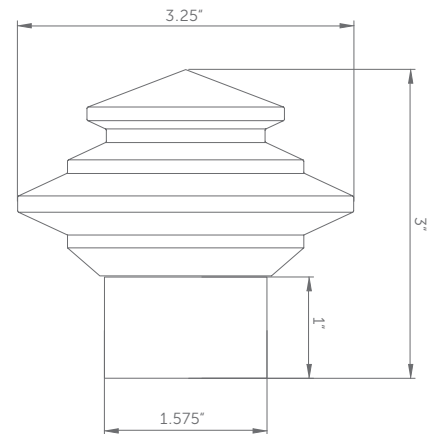

Color:   
 Polished Nickel: PN  
 Sold in Pairs

SFN2 SN

Color:   
 Satin Nickel: SN  
 Sold in Pairs

**Dimensions**

NOTE: Pair of SFN2 finials adds 4.5" to the total finished rod width.