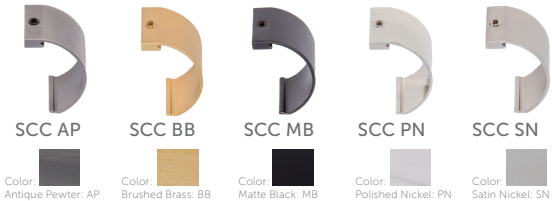

Channel Rod Joint Cover

Dimensions

Color: AP
Color: BB
Color: MB
Color: PN
Color: SN

Sold Individually

Channel Rod End Caps

Dimensions