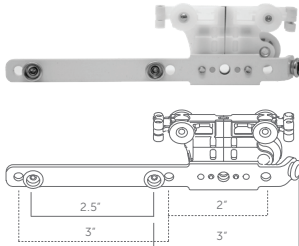

AOR

One Way Right Draw
Master Carrier
(Ripplefold and Pinch Pleat)