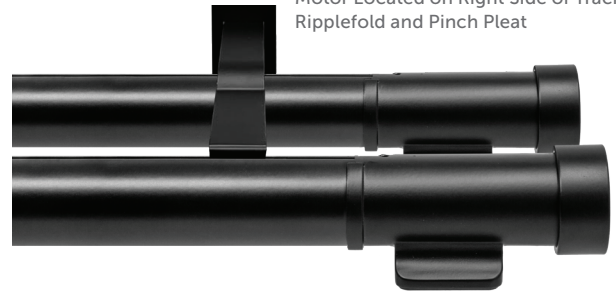

Double Wall Mounted
Motor Located on Right Side of Track
Ripplefold and Pinch Pleat