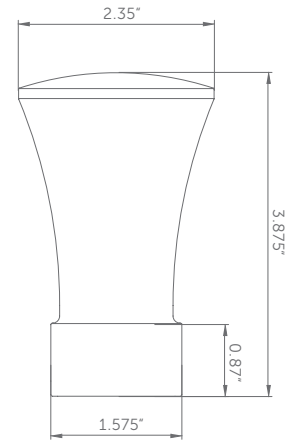

NOTE: Pair of SFN4 finials adds 6.5" to the total finished rod width.