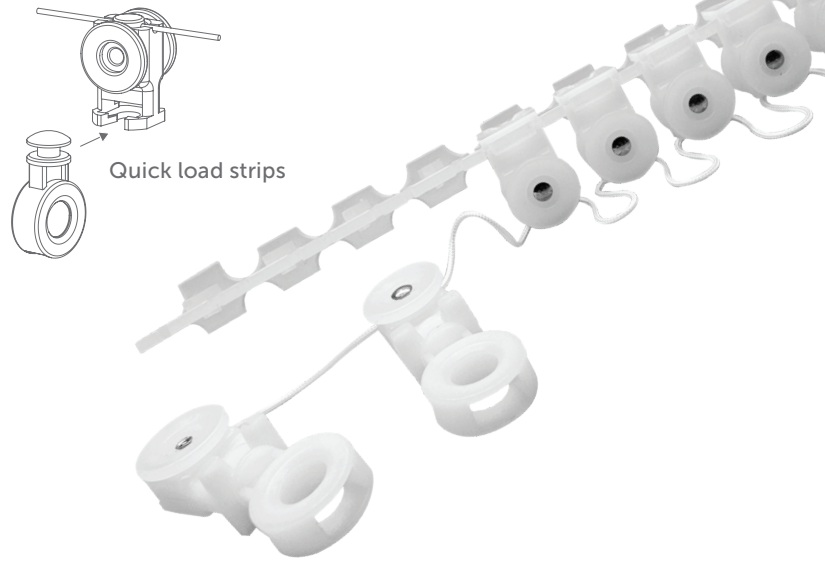

Wheeled RPL-Tech® Carrier