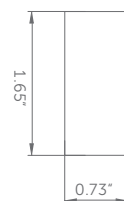

### Dimensions

NOTE: Pair of SEC end caps adds 0.25" to the total finished rod width.