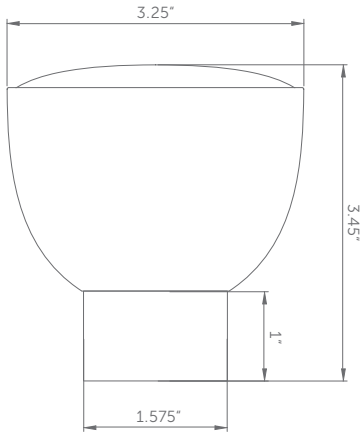

Color:   
 Polished Nickel: PN  
 Sold in Pairs

SFN1 SN

Color:   
 Satin Nickel: SN  
 Sold in Pairs

**Dimensions**

NOTE: Pair of SFN1 finials adds 5.5" to the total finished rod width.