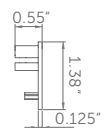

Color: AP
Color: BB
Color: MB
Color: PN
Color: SN

NOTE: Pair of SCEP end plugs adds 0.25" to the total finished width.

Sold in Pairs