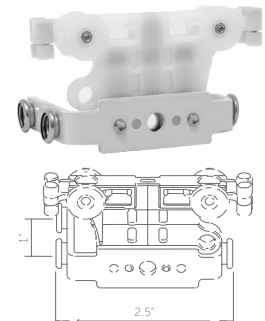

ABMR

Right Butt Master Center
Draw Master Carrier
(Ripplefold)