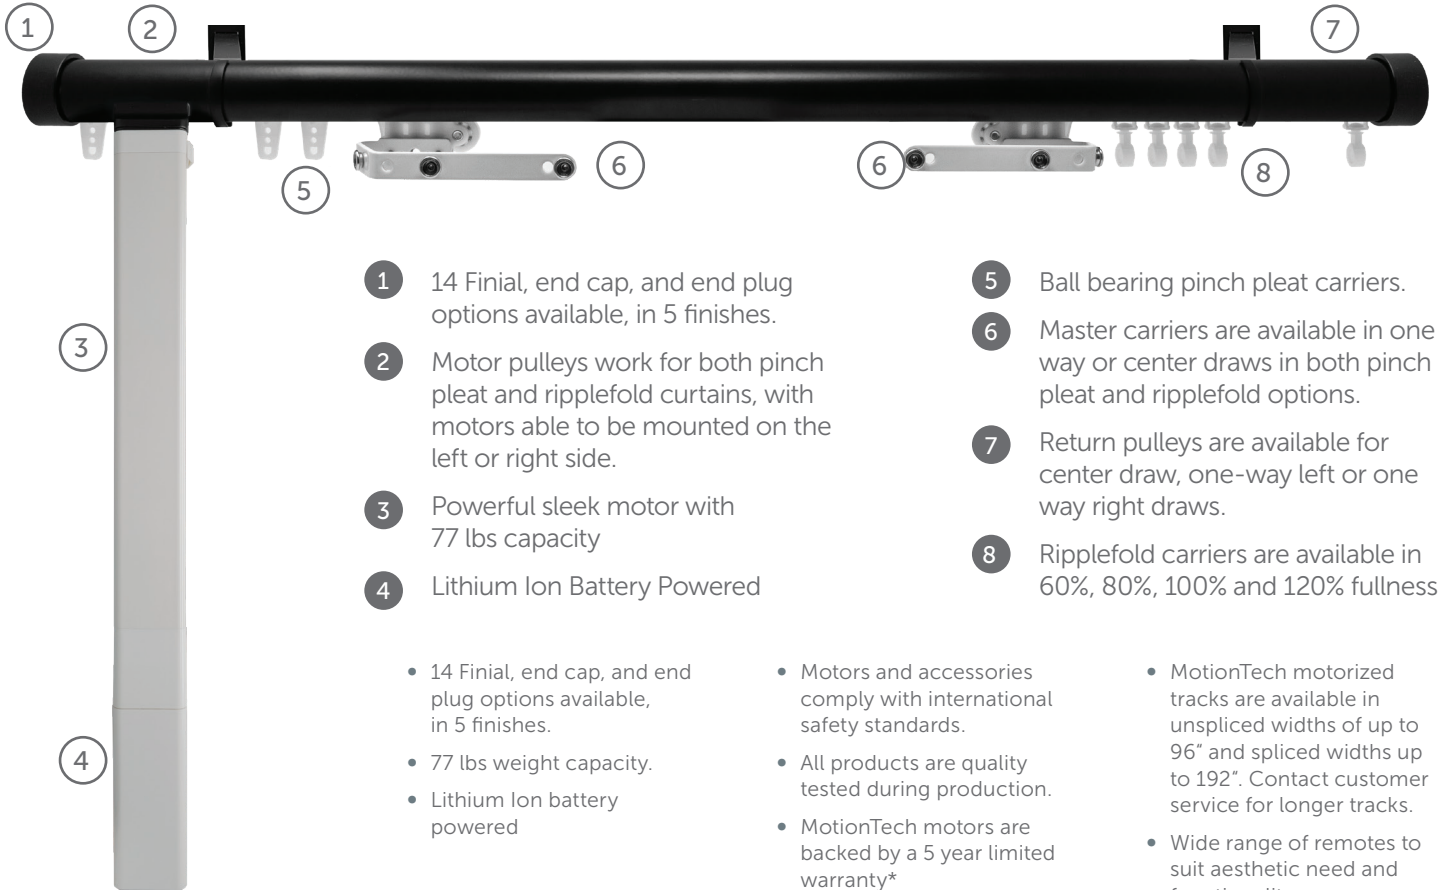

## Powered by bond

- 1 14 Finial, end cap, and end plug options available, in 5 finishes.
- 2 Motor pulleys work for both pinch pleat and ripplefold curtains, with motors able to be mounted on the left or right side.
- 3 Powerful sleek motor with 77 lbs capacity
- 4 Lithium Ion Battery Powered
- 5 Ball bearing pinch pleat carriers.
- 6 Master carriers are available in one way or center draws in both pinch pleat and ripplefold options.
- 7 Return pulleys are available for center draw, one-way left or one way right draws.
- 8 Ripplefold carriers are available in 60%, 80%, 100% and 120% fullness.