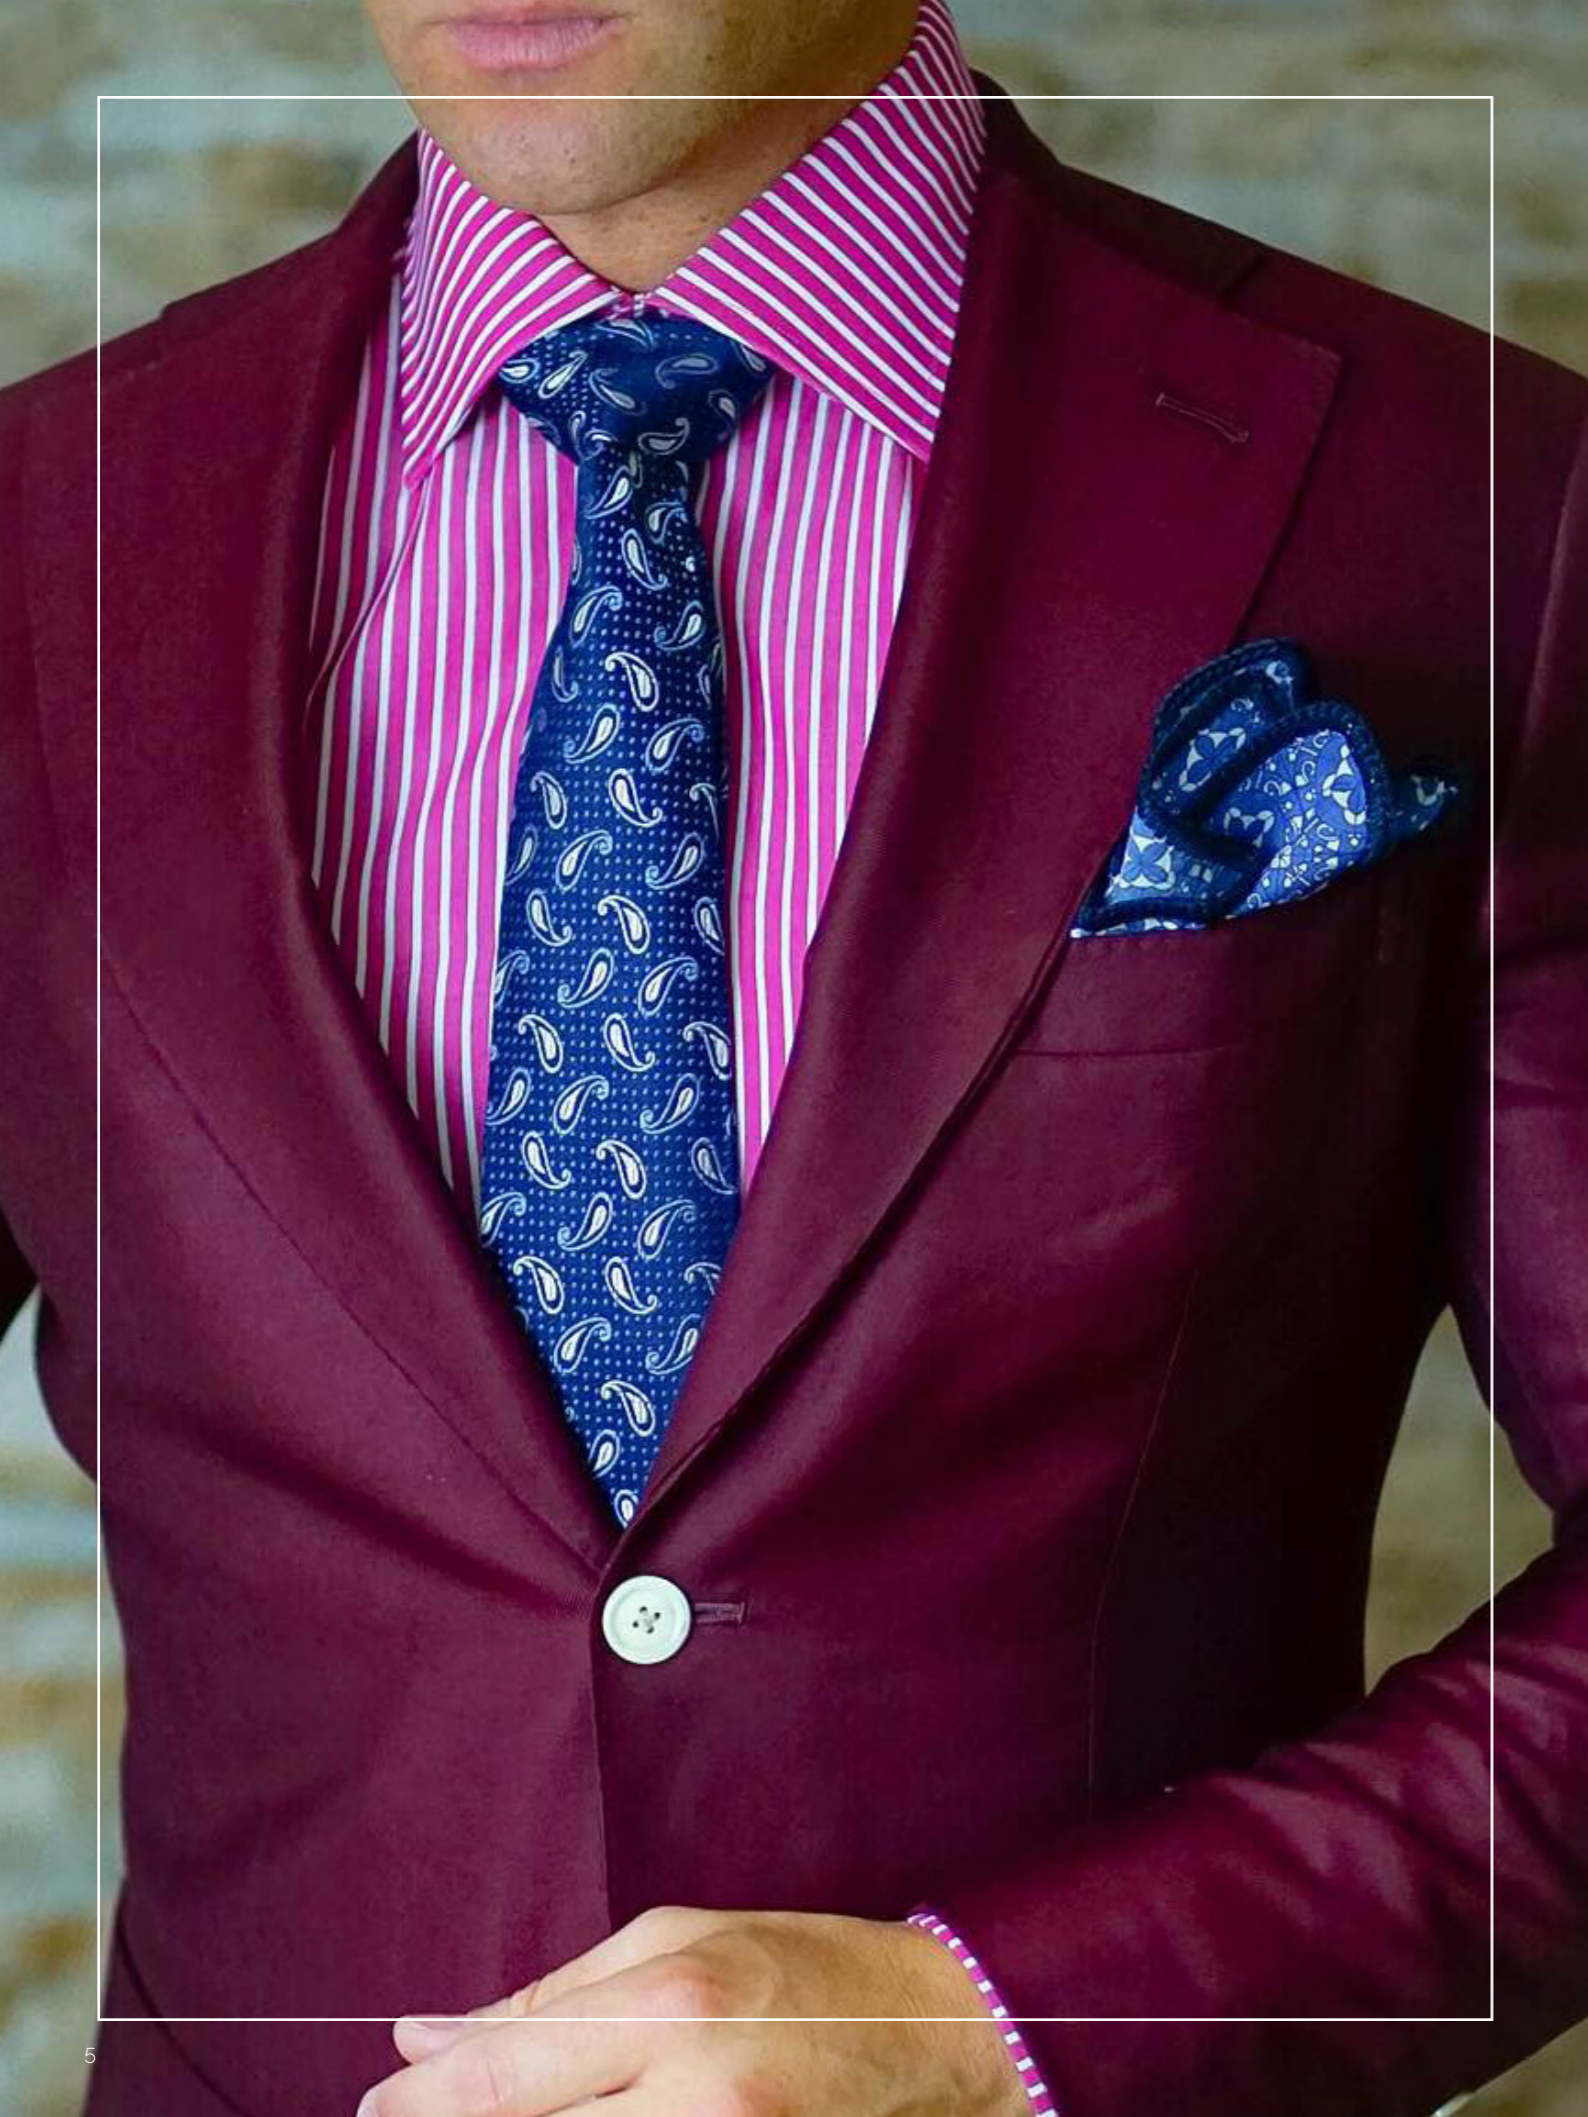

THE COTTON
COLLECTION