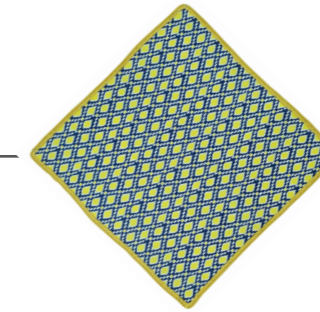

\$115

CAMEO MARTELLATA
WITH PINK
SIGNATURE BORDER

\$115

CAMEO MARTELLATA
WITH BLUE
SIGNATURE BORDER

\$115

IF IT ISN'T
DISRUPTIVE

IT WON'T BE REMEMBERED

CILIEGIA BLOSSOM
WITH GREY SIGNATURE
BORDER