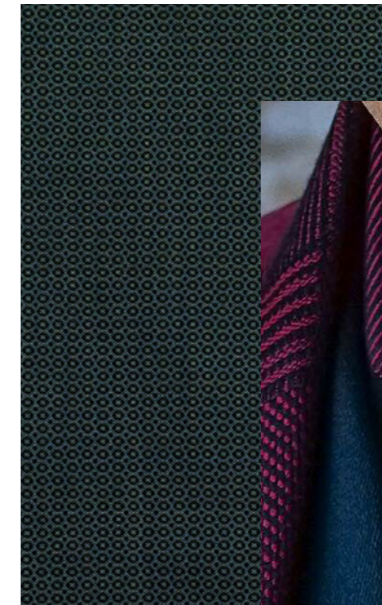

$225

$225

$225

$225

$225

$225

$225

$225

$225

$225

$225

$225

$225

$225

$225

$225

$225

$225

$225

$225

$225

$225

$225

$225

$225