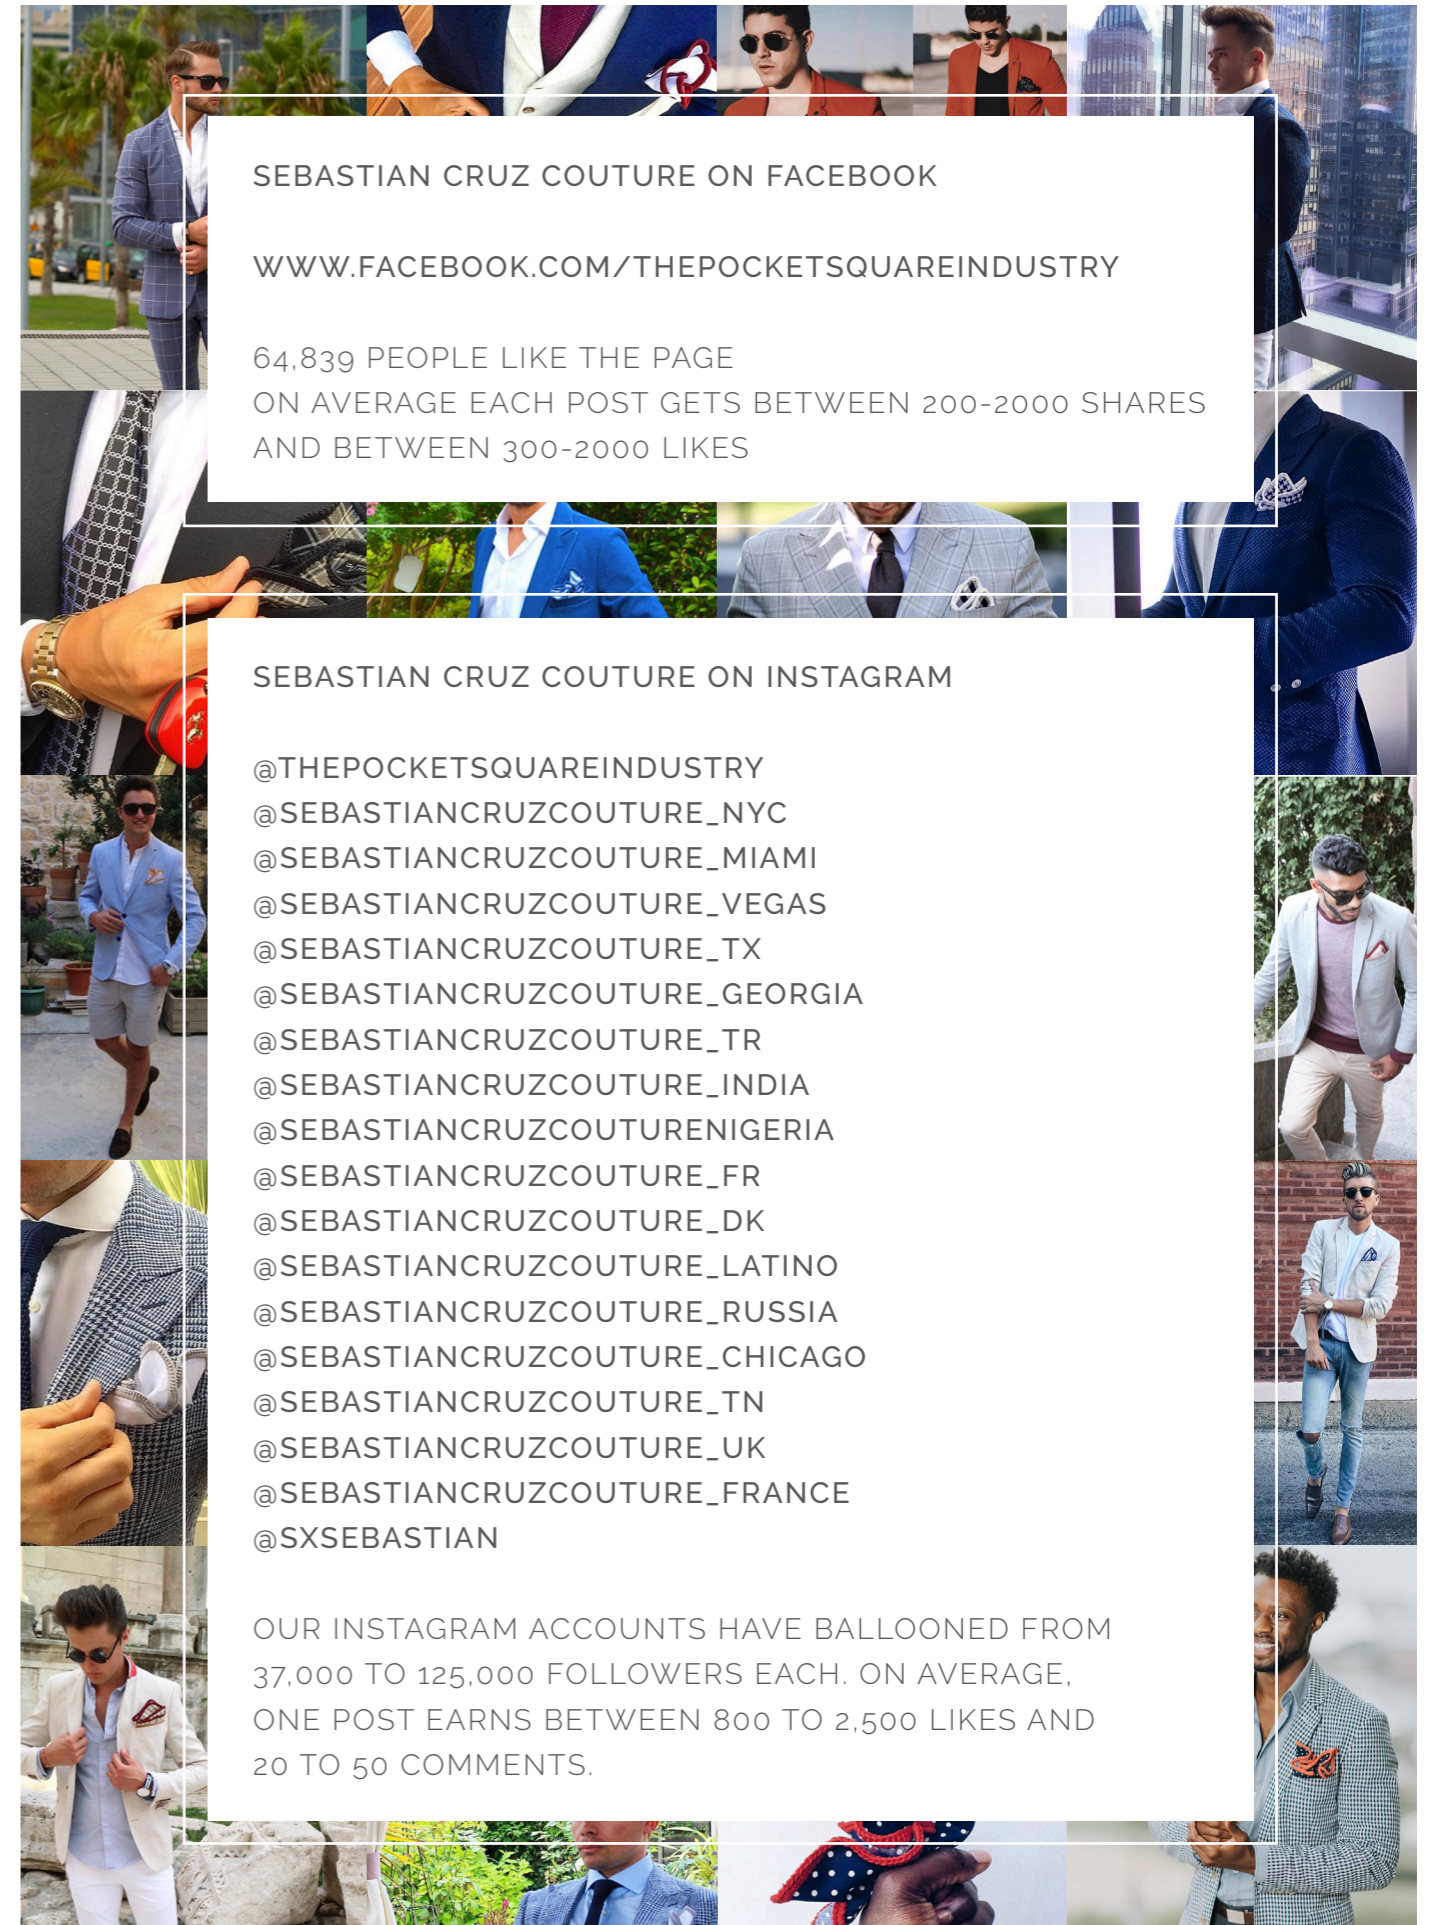

SOCIAL IS WHERE WE STARTED

TAKE A LOOK AT OUR STATISTICS

SEBASTIAN CRUZ COUTURE ON FACEBOOK

WWW.FACEBOOK.COM/THEPOCKETSQUAREINDUSTRY

64,839 PEOPLE LIKE THE PAGE
ON AVERAGE EACH POST GETS BETWEEN 200-2000 SHARES
AND BETWEEN 300-2000 LIKES

SEBASTIAN CRUZ COUTURE ON INSTAGRAM

- @THEPOCKETSQUAREINDUSTRY
- @SEBASTIANCRUZCOUTURE_NYC
- @SEBASTIANCRUZCOUTURE_MIAMI
- @SEBASTIANCRUZCOUTURE_VEGAS
- @SEBASTIANCRUZCOUTURE_TX
- @SEBASTIANCRUZCOUTURE_GEORGIA
- @SEBASTIANCRUZCOUTURE_TR
- @SEBASTIANCRUZCOUTURE_INDIA
- @SEBASTIANCRUZCOUTURENIGERIA
- @SEBASTIANCRUZCOUTURE_FR
- @SEBASTIANCRUZCOUTURE_DK
- @SEBASTIANCRUZCOUTURE_LATINO
- @SEBASTIANCRUZCOUTURE_RUSSIA
- @SEBASTIANCRUZCOUTURE_CHICAGO
- @SEBASTIANCRUZCOUTURE_TN
- @SEBASTIANCRUZCOUTURE_UK
- @SEBASTIANCRUZCOUTURE_FRANCE
- @SXSEBASTIAN

OUR INSTAGRAM ACCOUNTS HAVE BALLOONED FROM 37,000 TO 125,000 FOLLOWERS EACH. ON AVERAGE, ONE POST EARNS BETWEEN 800 TO 2,500 LIKES AND 20 TO 50 COMMENTS.