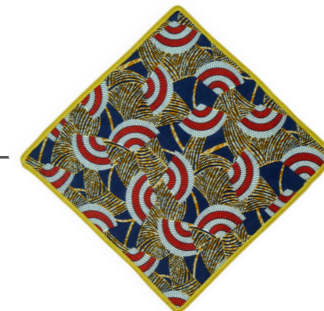

\$115

WHITE NUVOVA WITH NAVY BLUE SIGNATURE BORDER

\$115

STAND OUT FROM THE CROWD

IF YOU BLEND, YOU SIMPLY DISAPPEAR

THE CASHMERE WOOL
COLLECTION

EBONY NETTO WITH BLACK SIGNATURE BORDER

\$225