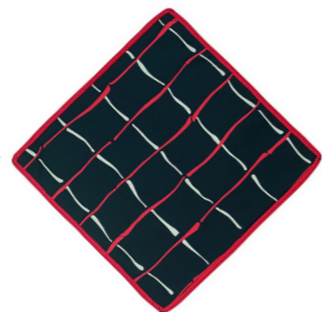

SEBASTIAN CRUZ COUTURE ON FACEBOOK

WWW.FACEBOOK.COM/THEPOCKETSQUAREINDUSTRY

64,839 PEOPLE LIKE THE PAGE
ON AVERAGE EACH POST GETS BETWEEN 200-2000 SHARES
AND BETWEEN 300-2000 LIKES

SEBASTIAN CRUZ COUTURE ON INSTAGRAM

- @THEPOCKETSQUAREINDUSTRY
- @SEBASTIANCRUZCOUTURE_NYC
- @SEBASTIANCRUZCOUTURE_MIAMI
- @SEBASTIANCRUZCOUTURE_VEGAS
- @SEBASTIANCRUZCOUTURE_TX
- @SEBASTIANCRUZCOUTURE_GEORGIA
- @SEBASTIANCRUZCOUTURE_TR
- @SEBASTIANCRUZCOUTURE_INDIA
- @SEBASTIANCRUZCOUTURENIGERIA
- @SEBASTIANCRUZCOUTURE_FR
- @SEBASTIANCRUZCOUTURE_DK
- @SEBASTIANCRUZCOUTURE_LATINO
- @SEBASTIANCRUZCOUTURE_RUSSIA
- @SEBASTIANCRUZCOUTURE_CHICAGO
- @SEBASTIANCRUZCOUTURE_TN
- @SEBASTIANCRUZCOUTURE_UK
- @SEBASTIANCRUZCOUTURE_FRANCE
- @SXSEBASTIAN

OUR INSTAGRAM ACCOUNTS HAVE BALLOONED FROM 37,000 TO 125,000 FOLLOWERS EACH. ON AVERAGE, ONE POST EARNS BETWEEN 800 TO 2,500 LIKES AND 20 TO 50 COMMENTS.